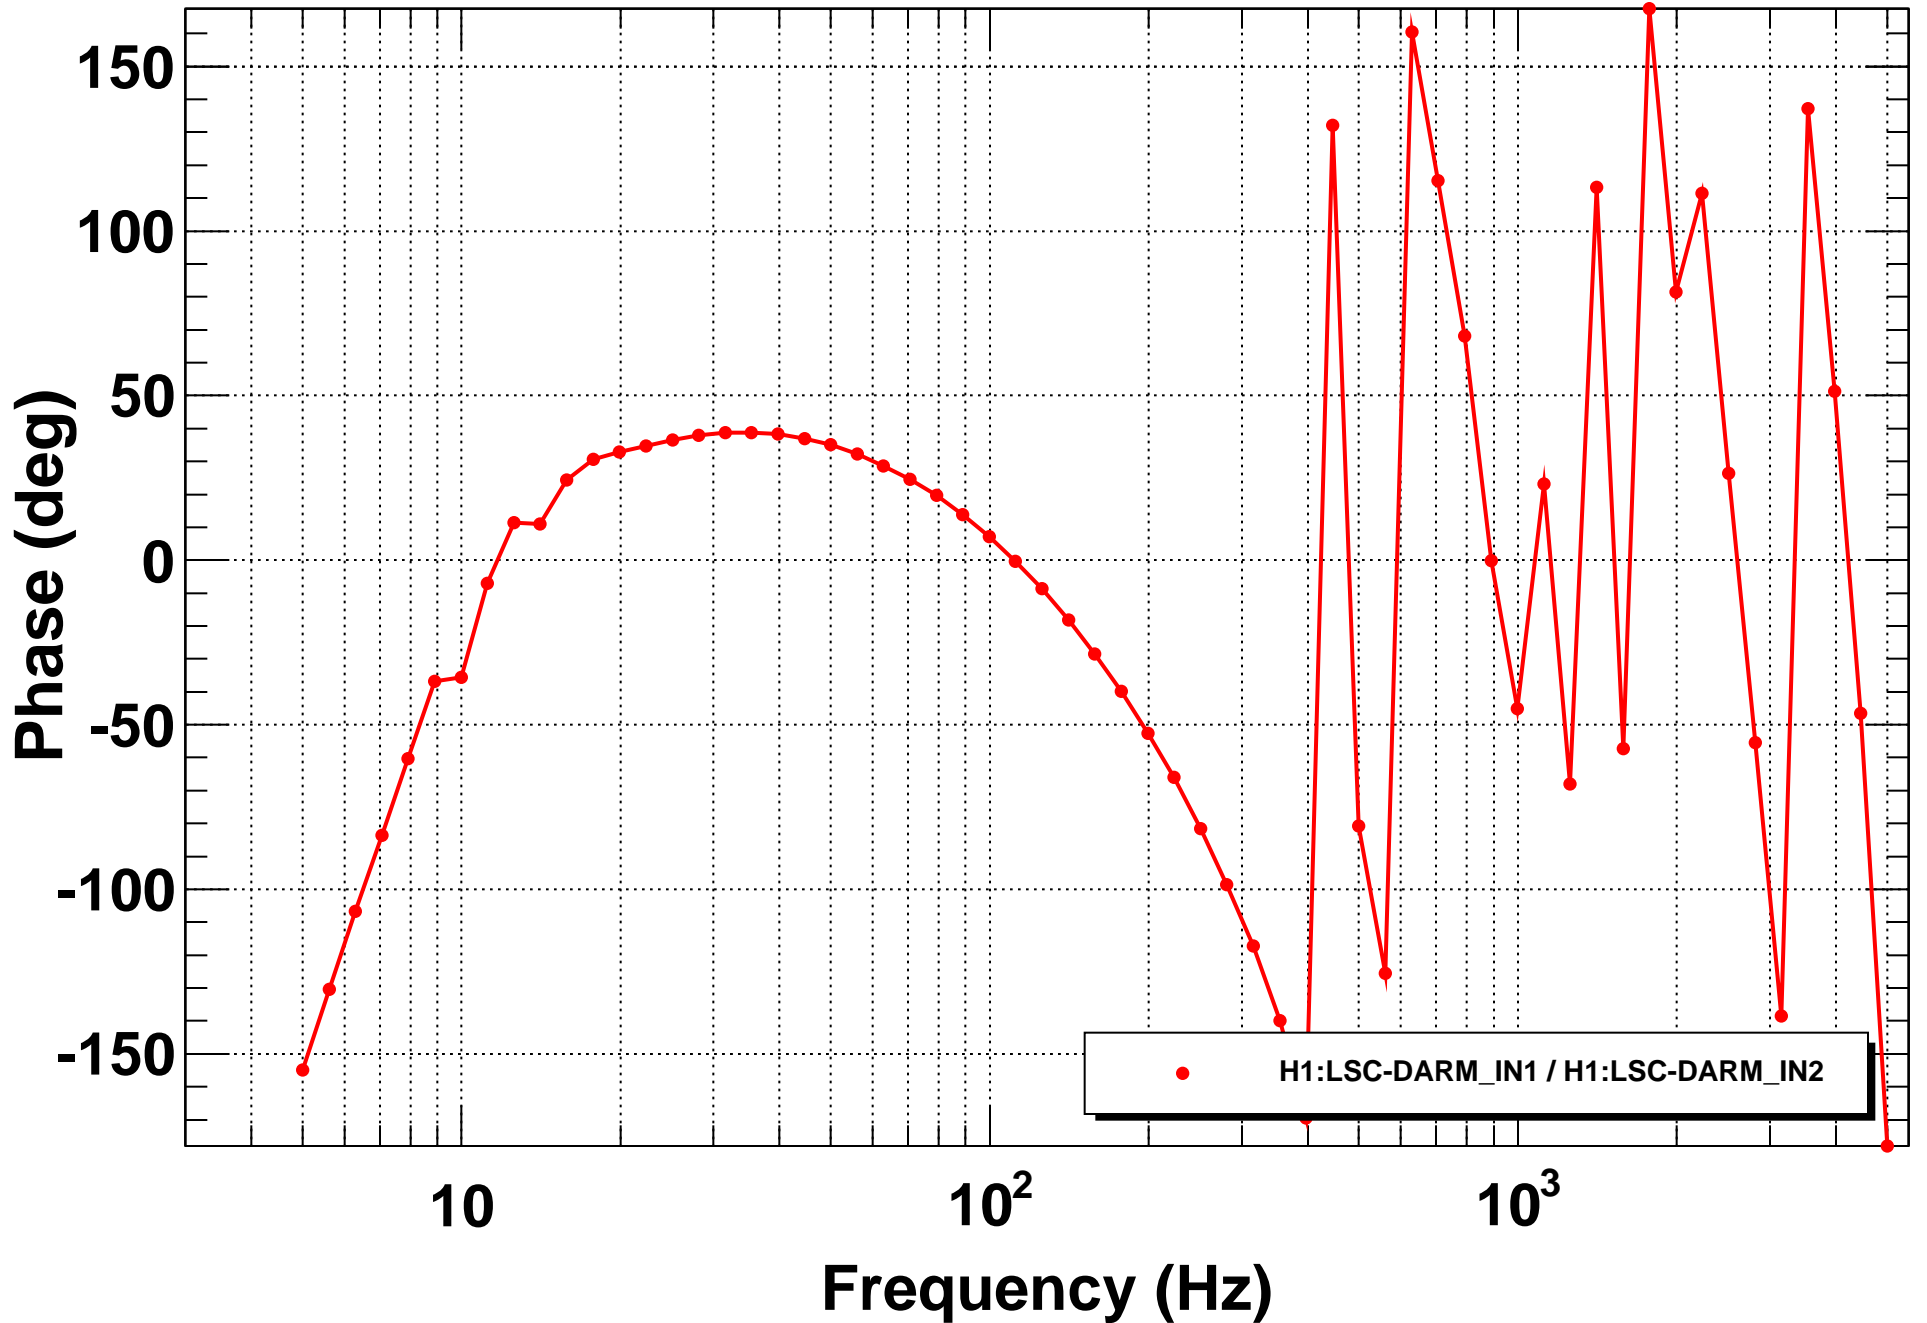

H1 DARM Open Loop Gain Transfer Function

T0=11/05/2015 15:50:43.100036Avg=61

H1 DARM Open Loop Gain Transfer Function

• H1:LSC-DARM_IN1 / H1:LSC-DARM_IN2

T0=11/05/2015 15:50:43.100036Avg=61

Coherence function

T0=11/05/2015 15:50:43.100036Avg=61