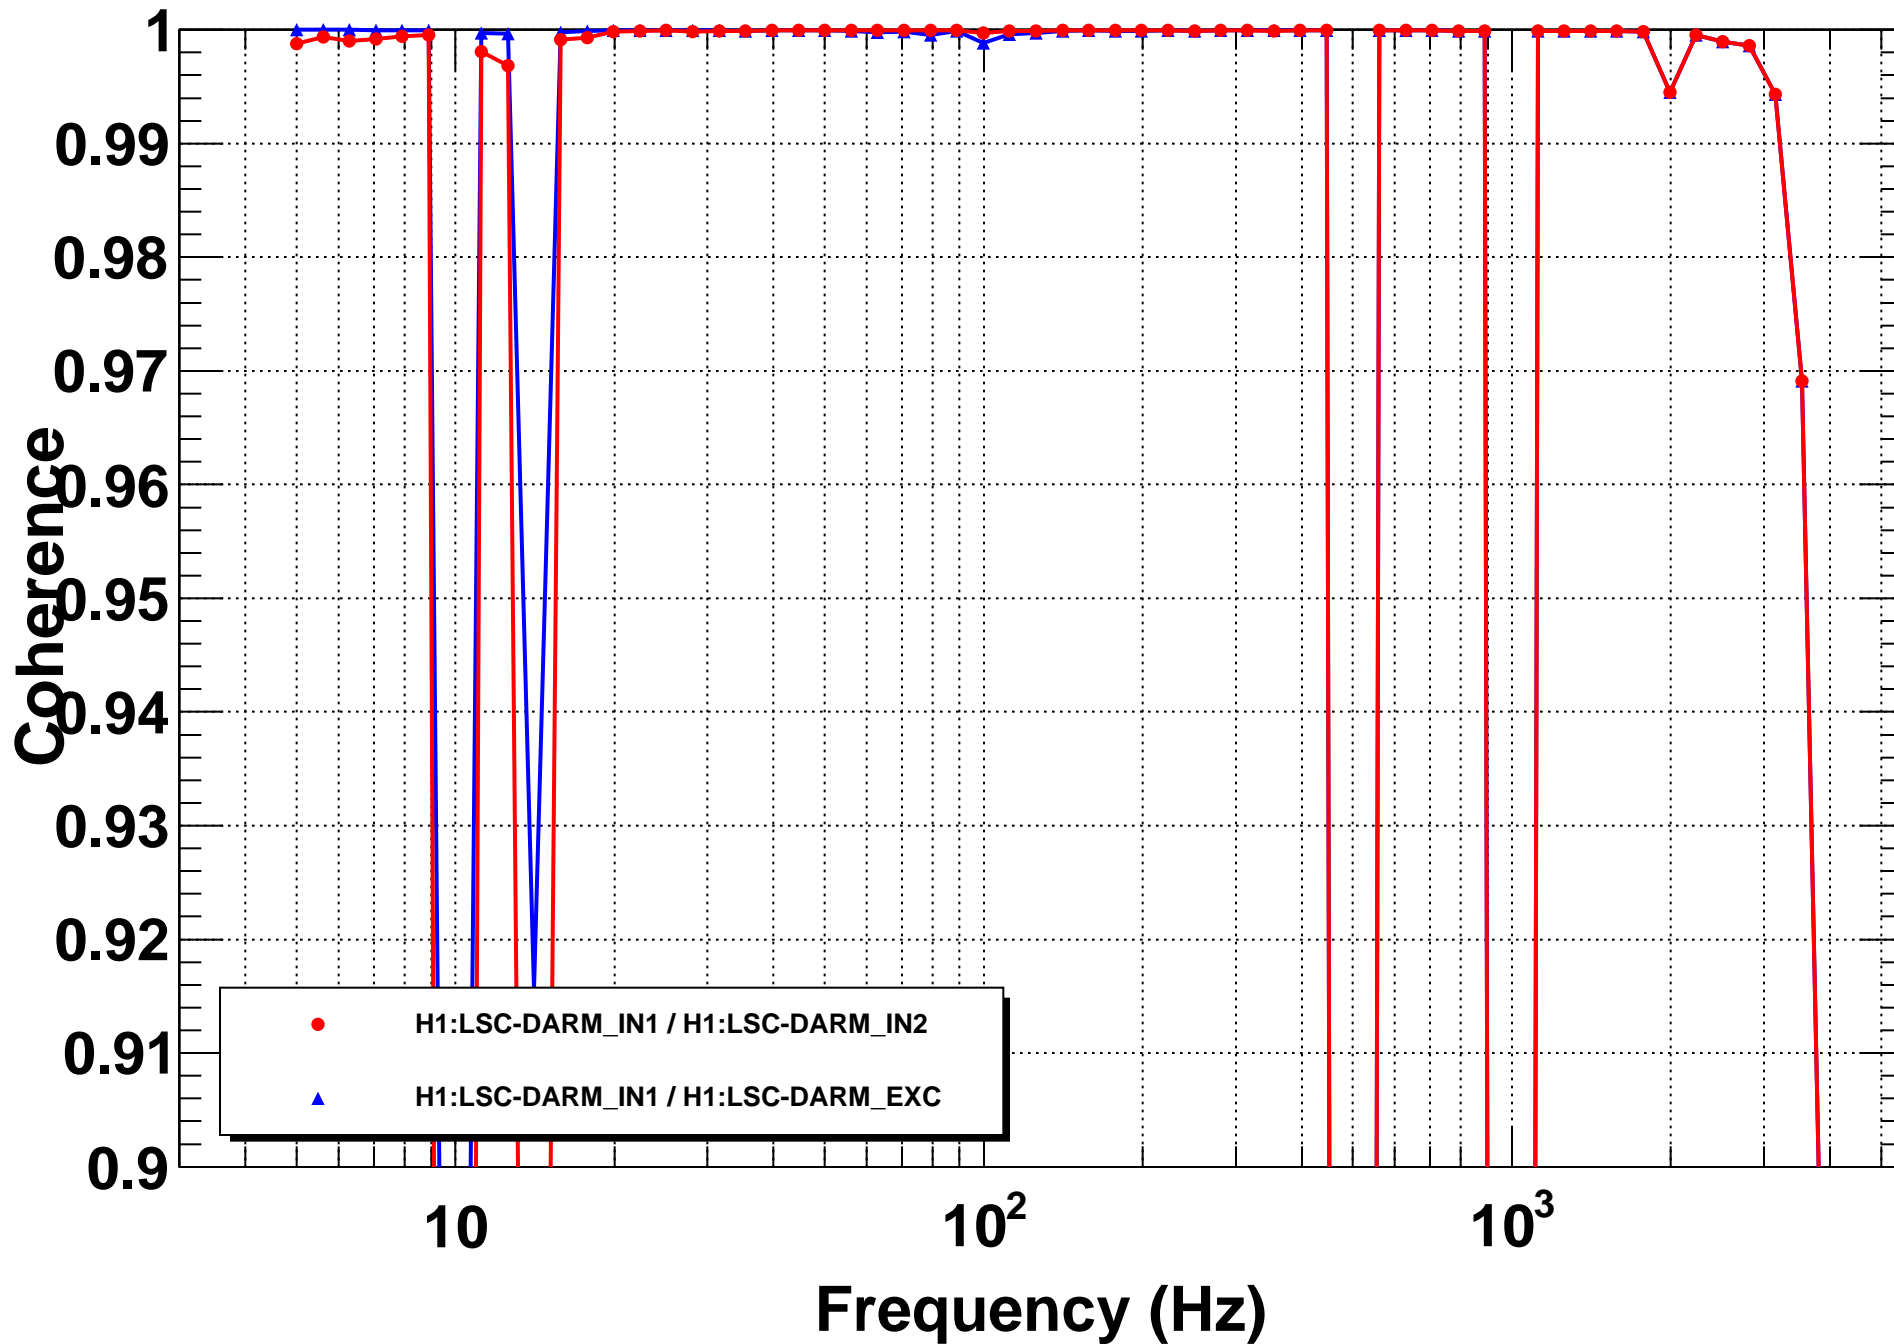

H1 DARM Open Loop Gain Transfer Function

T0=11/05/2015 15:50:43.100036Avg=61

H1 DARM Open Loop Gain Transfer Function

• H1:LSC-DARM_IN1 / H1:LSC-DARM_IN2

T0=11/05/2015 15:50:43.100036Avg=61

Coherence function

T0=11/05/2015 15:50:43.100036Avg=61