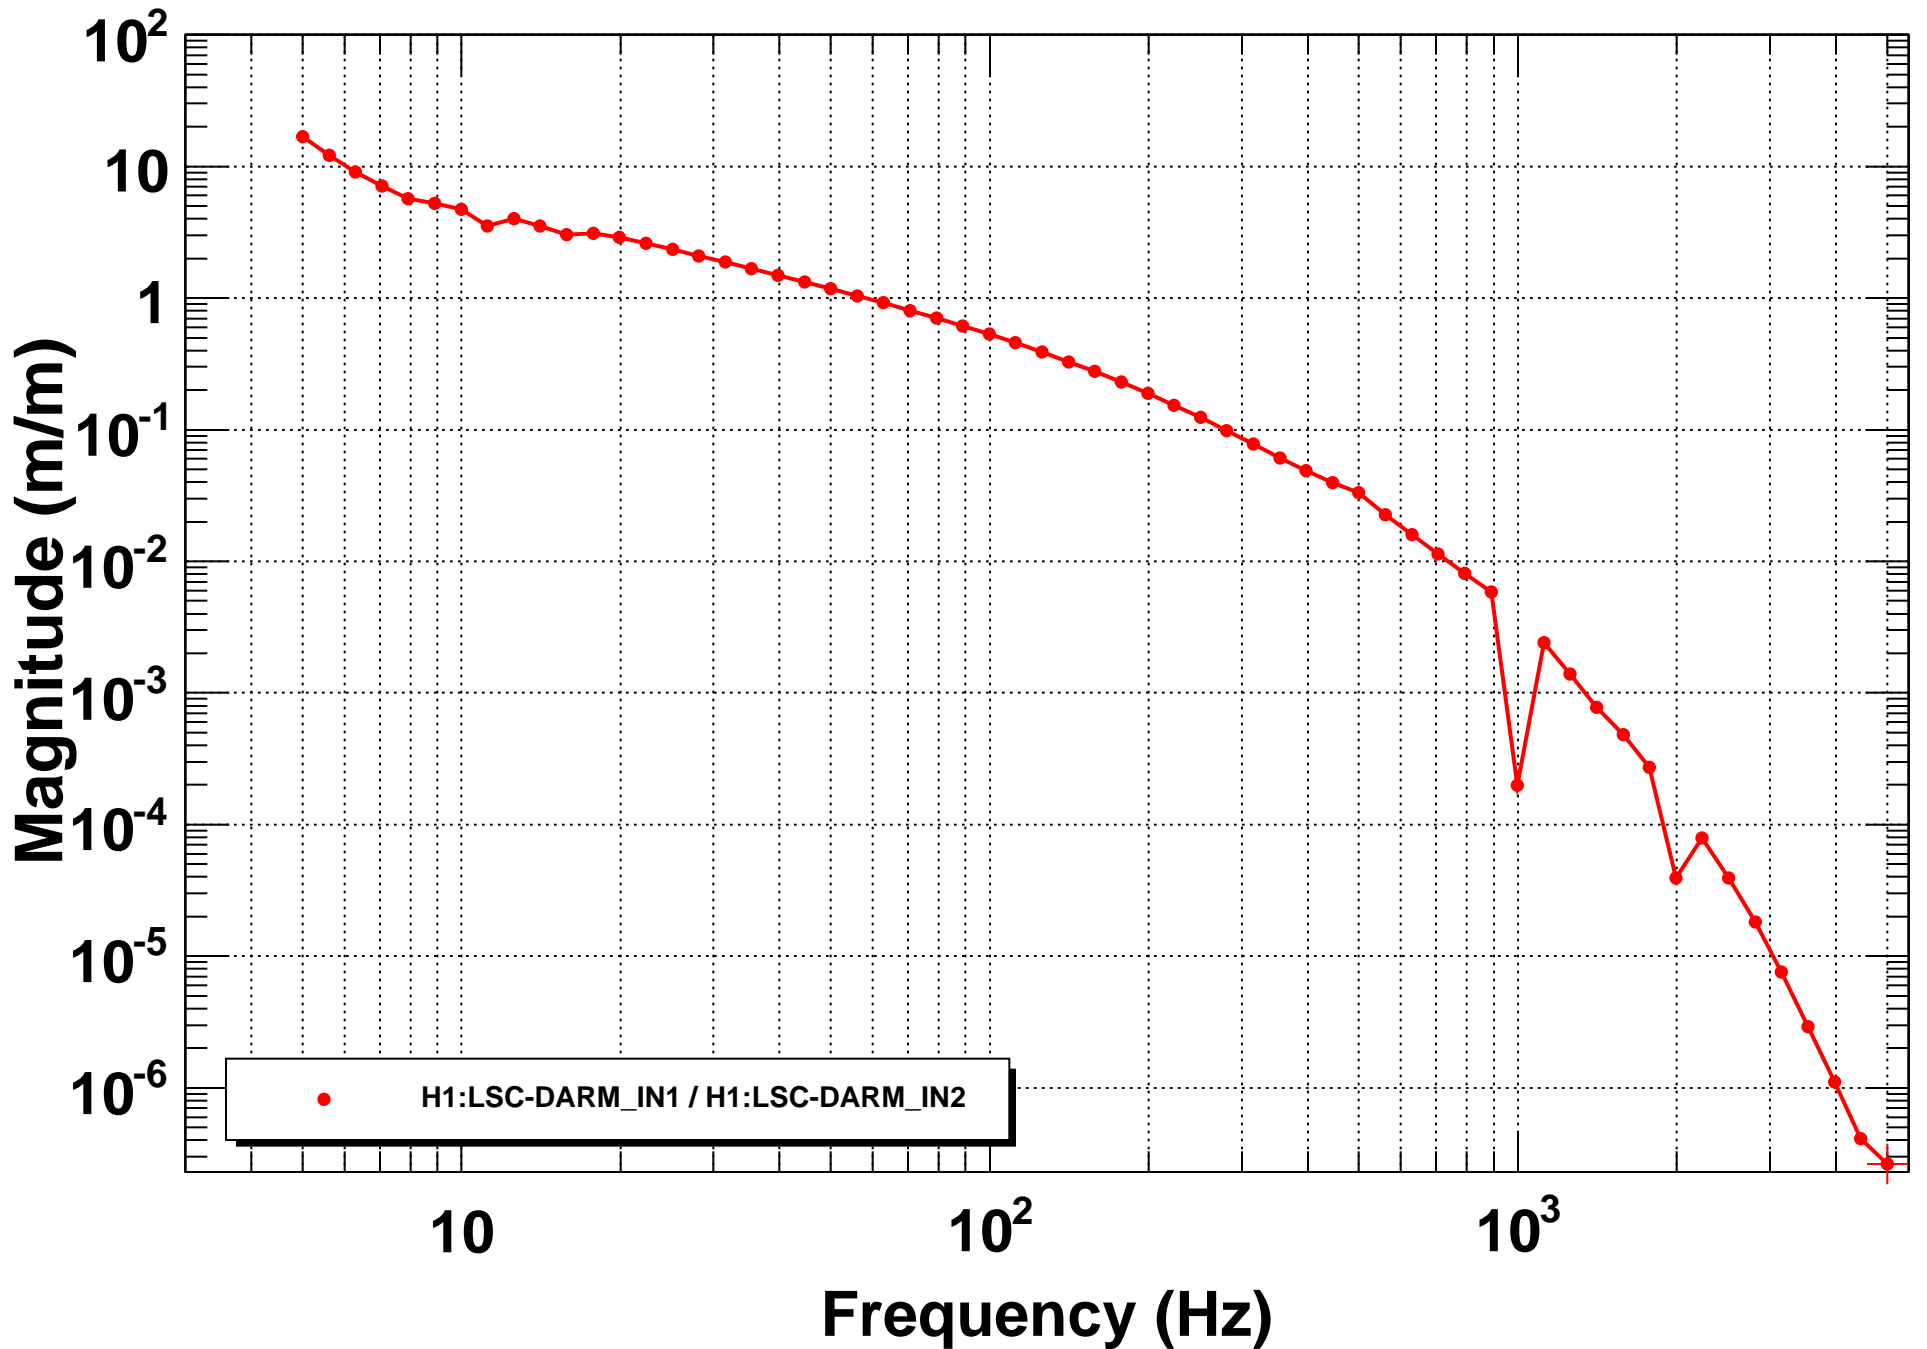

H1 DARM Open Loop Gain Transfer Function

T0=11/05/2015 15:50:43.100036Avg=61

H1 DARM Open Loop Gain Transfer Function

• H1:LSC-DARM_IN1 / H1:LSC-DARM_IN2

T0=11/05/2015 15:50:43.100036Avg=61

Coherence function

T0=11/05/2015 15:50:43.100036Avg=61