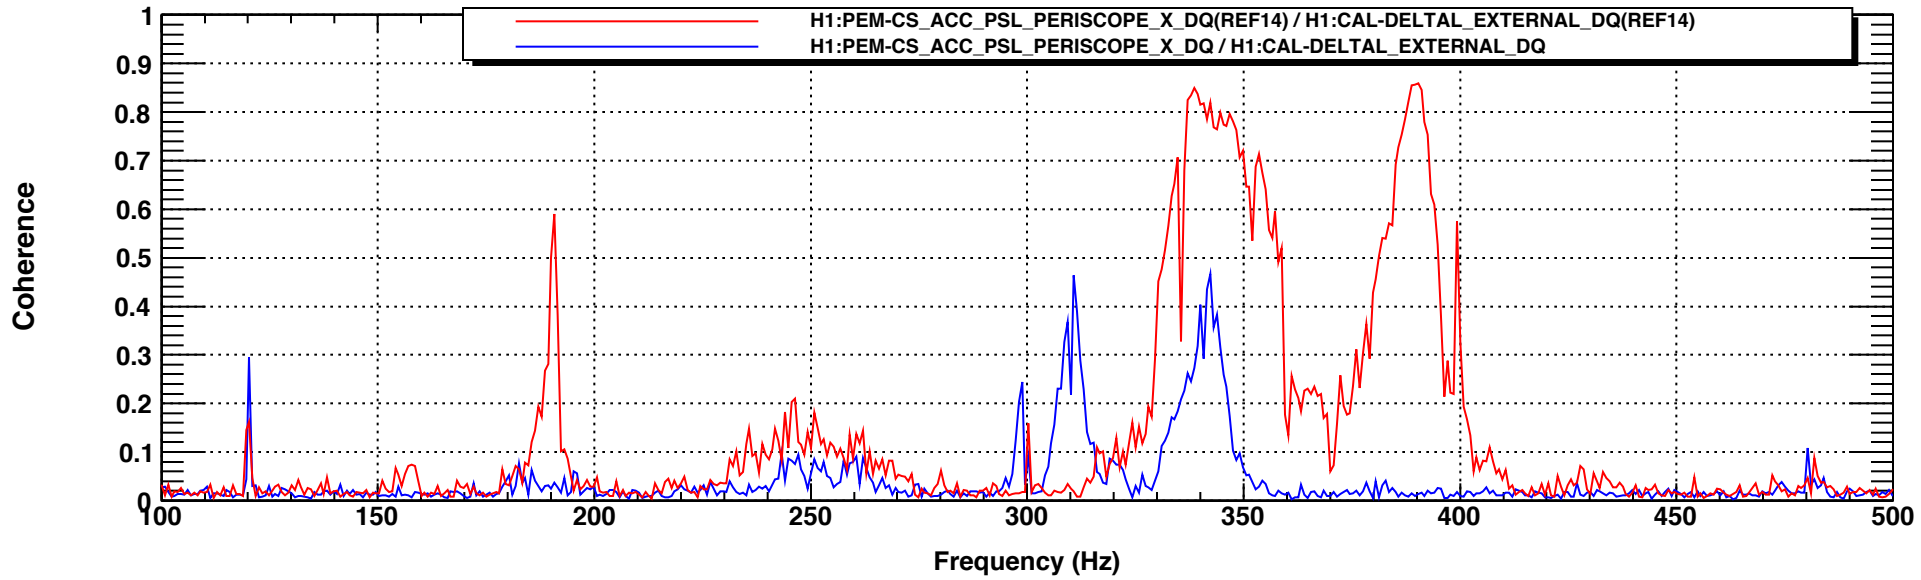

Periscope accelerometer, RED: before tuning, BLUE: after

*T0=04/05/2015 03:15:00

Avg=75/Bin=6

BW=0.187499

Coherence

*T0=04/05/2015 03:15:00

Avg=75/Bin=6

BW=0.187499