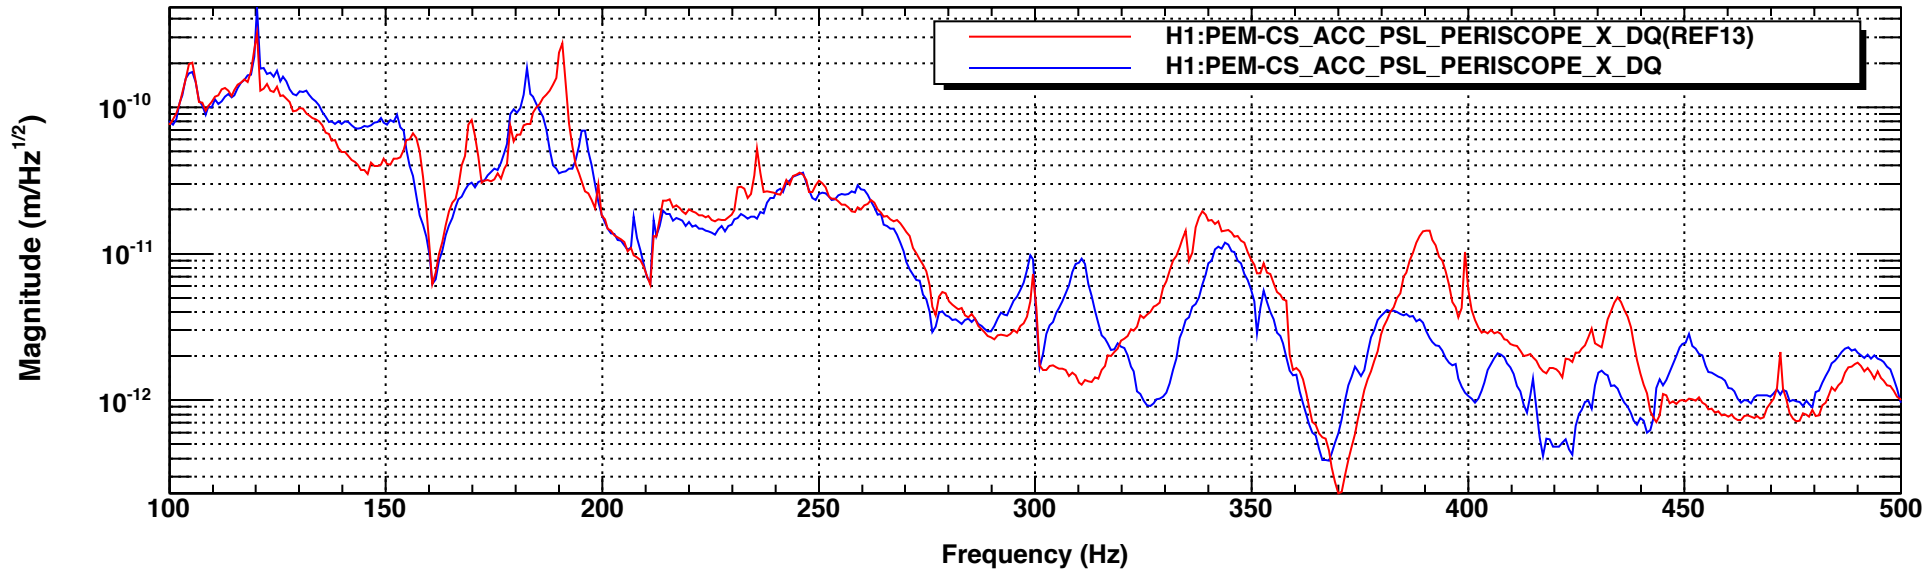

Periscope accelerometer, RED: before tuning, BLUE: after

*T0=04/05/2015 03:15:00

Avg=75/Bin=6

BW=0.187499

Coherence

*T0=04/05/2015 03:15:00

Avg=75/Bin=6

BW=0.187499