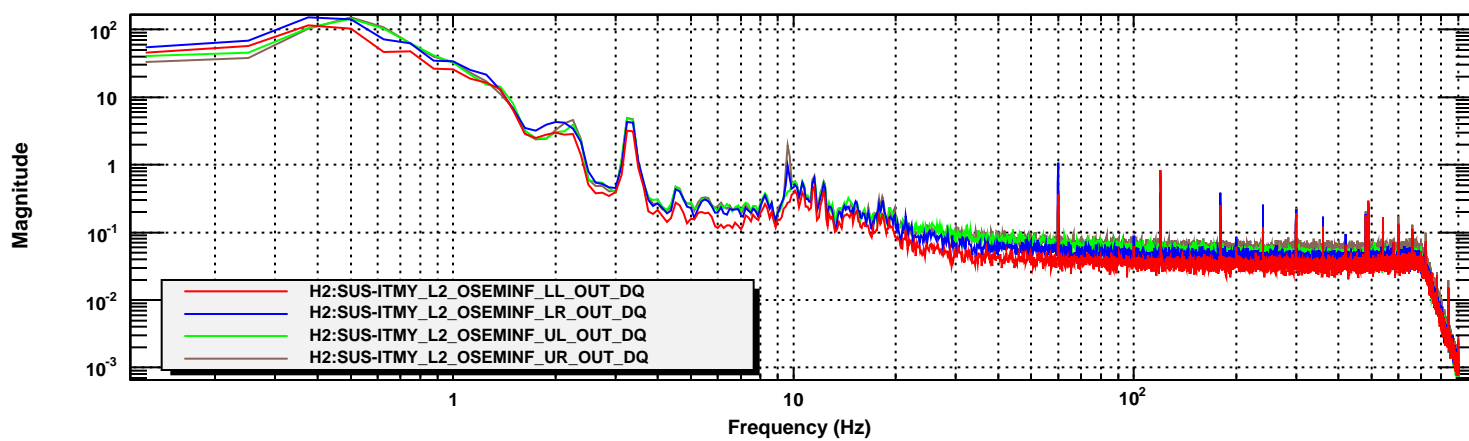

Power spectrum

T0=07/12/2011 01:21:15

Avg=15

BW=0.187499

Power spectrum

T0=07/12/2011 01:21:15

Avg=15

BW=0.187499

Power spectrum

T0=07/12/2011 01:10:59

Avg=15

BW=0.187499