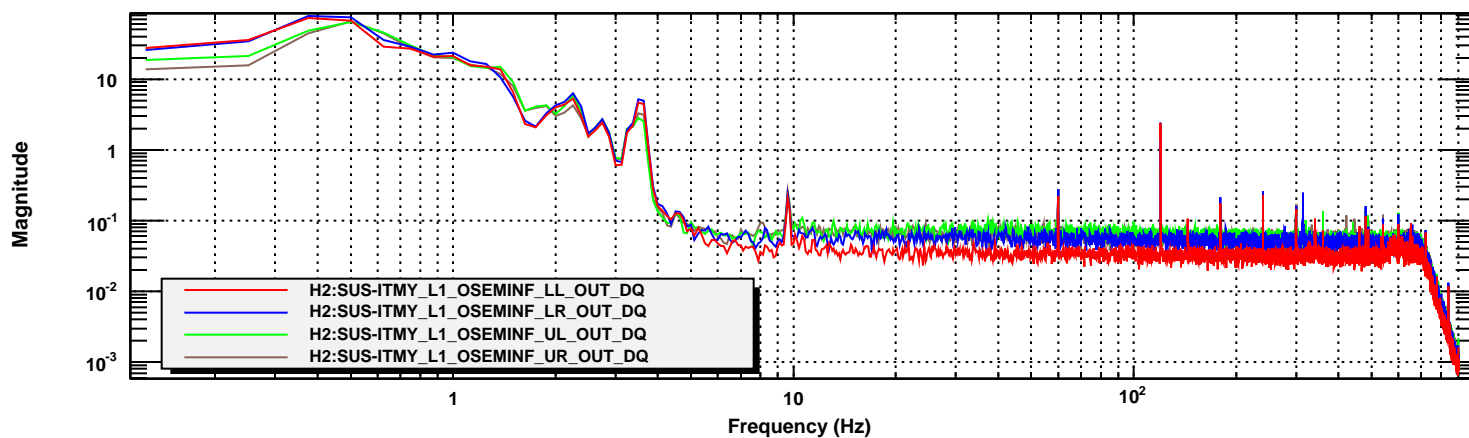

Power spectrum

T0=07/12/2011 01:21:15

Avg=15

BW=0.187499

Power spectrum

T0=07/12/2011 01:21:15

Avg=15

BW=0.187499

Power spectrum

T0=07/12/2011 01:10:59

Avg=15

BW=0.187499