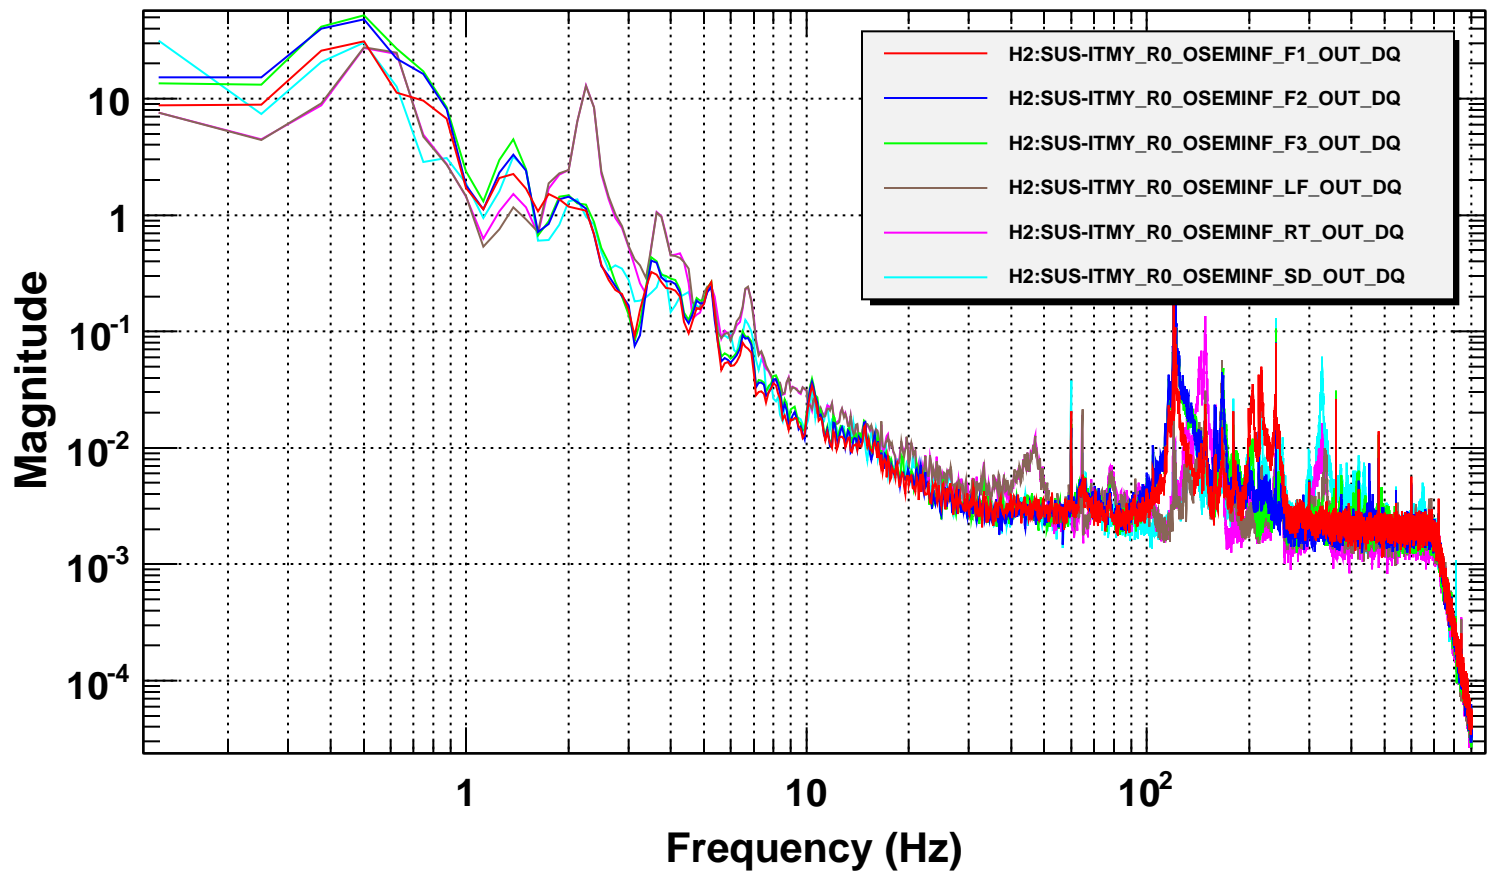

Power spectrum

T0=07/12/2011 01:21:15

Avg=15

BW=0.187499

Power spectrum

T0=07/12/2011 01:21:15

Avg=15

BW=0.187499

Power spectrum

T0=07/12/2011 01:10:59

Avg=15

BW=0.187499