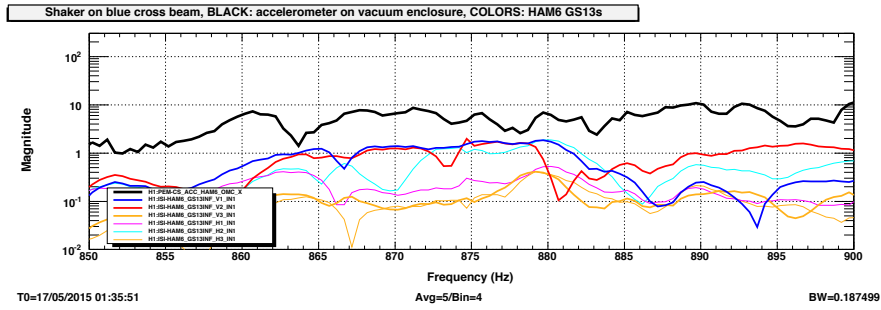

# Shaker on HAM6 blue crossbeam

# Shaker on HAM6 vacuum enclosure