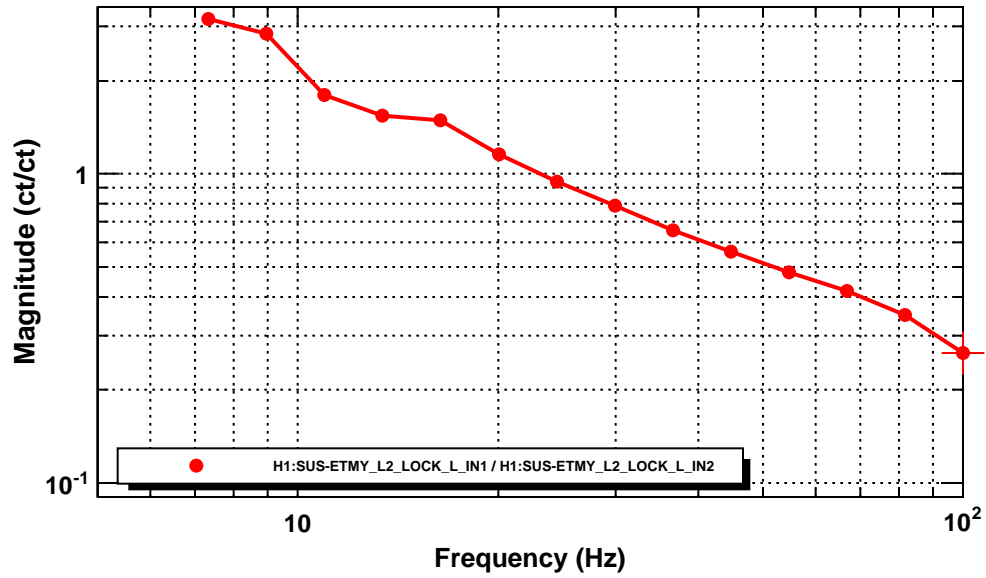

ETMY L2/L3 crossover

T0=25/05/2015 11:30:02

Avg=14

ETMY L2/L3 crossover

T0=25/05/2015 11:30:02

Avg=14

ETMY L2/L3 crossover

T0=25/05/2015 11:30:02

Avg=14