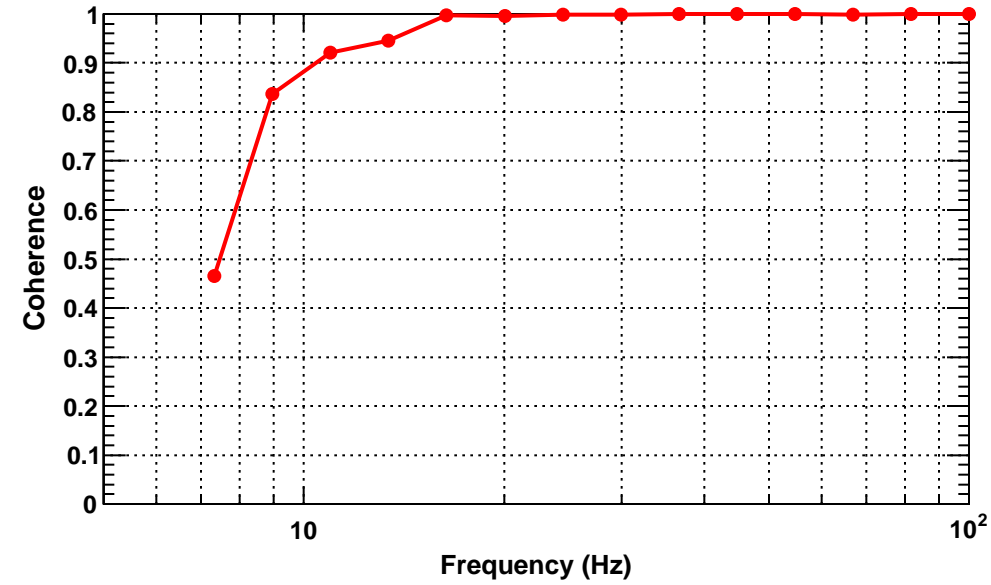

ETMY L2/L3 crossover

T0=25/05/2015 11:30:02

Avg=14

ETMY L2/L3 crossover

T0=25/05/2015 11:30:02

Avg=14

ETMY L2/L3 crossover

T0=25/05/2015 11:30:02

Avg=14