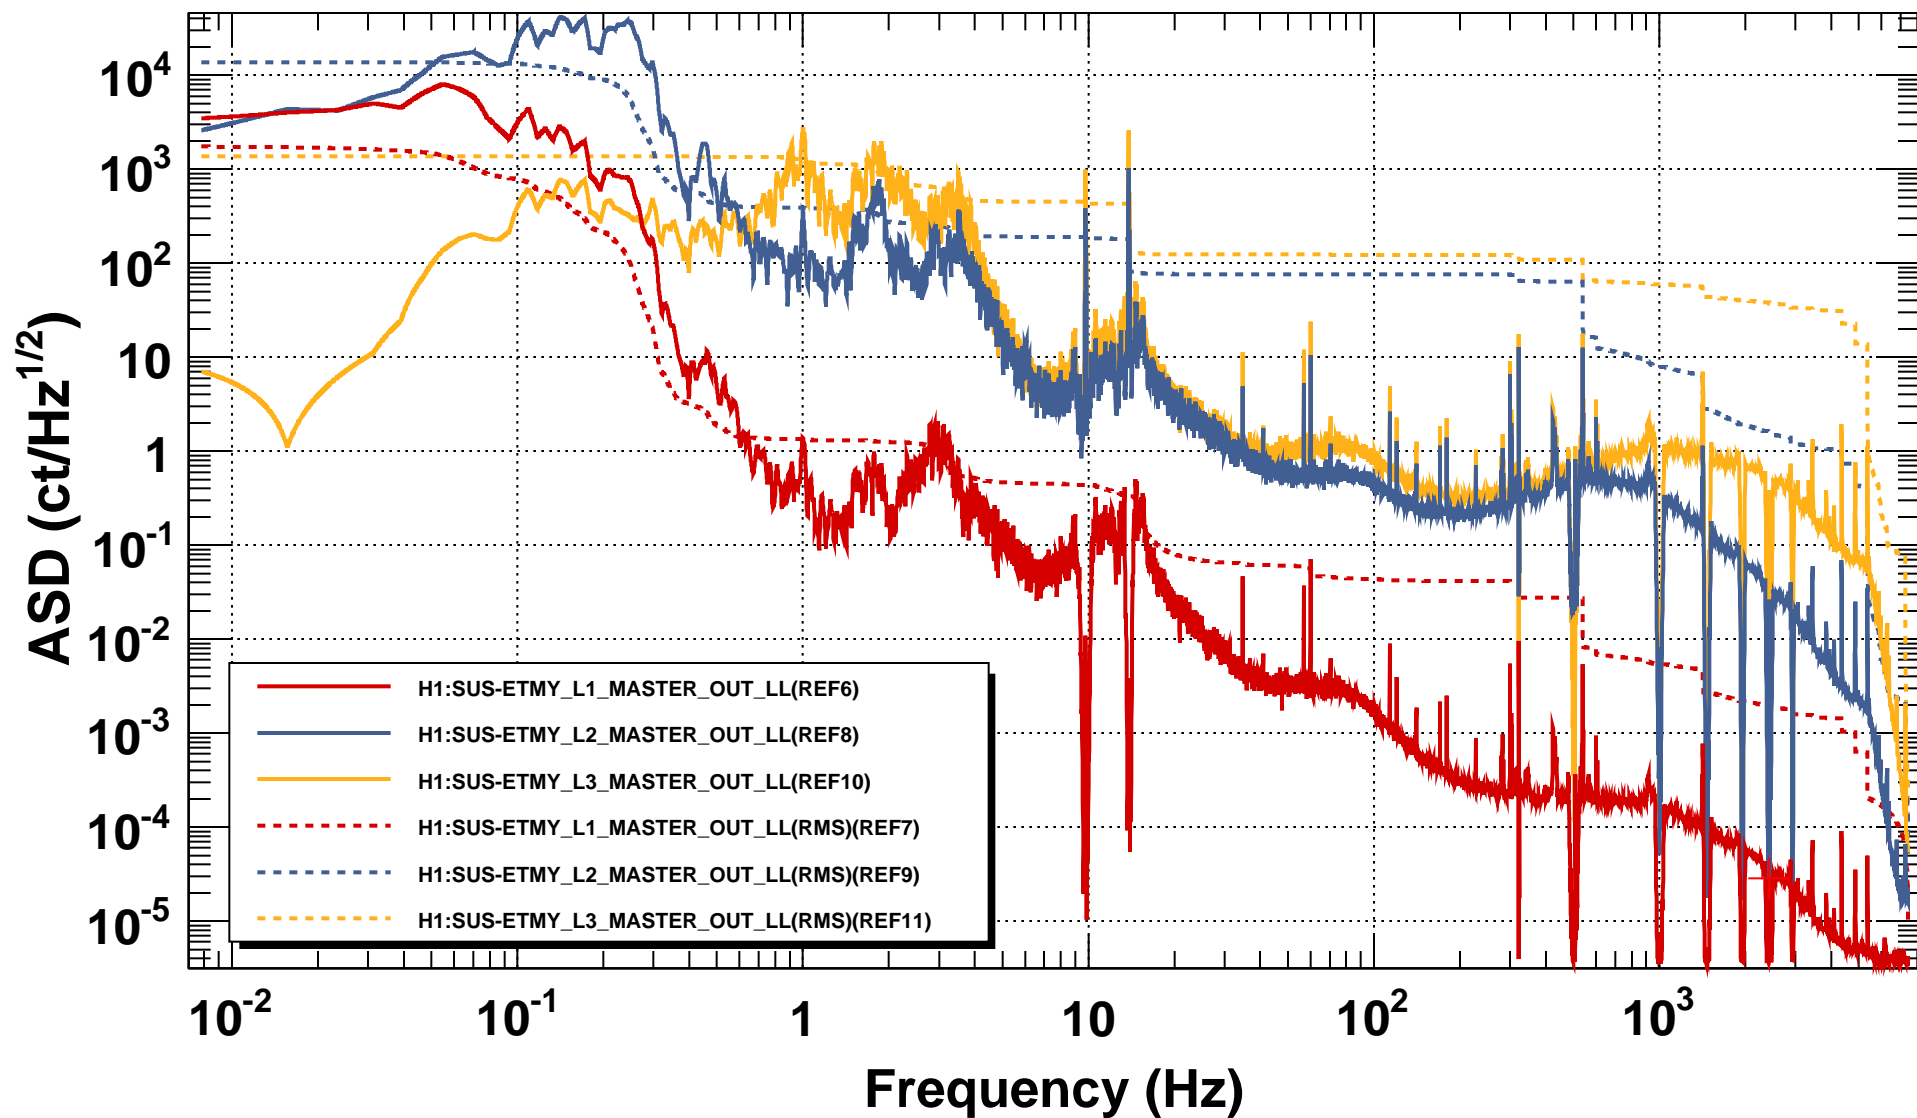

DARM actuation with ETMY (low-noise driver)

T0=25/05/2015 08:21:38

Avg=890/Bin=95L

BW=0.0117098