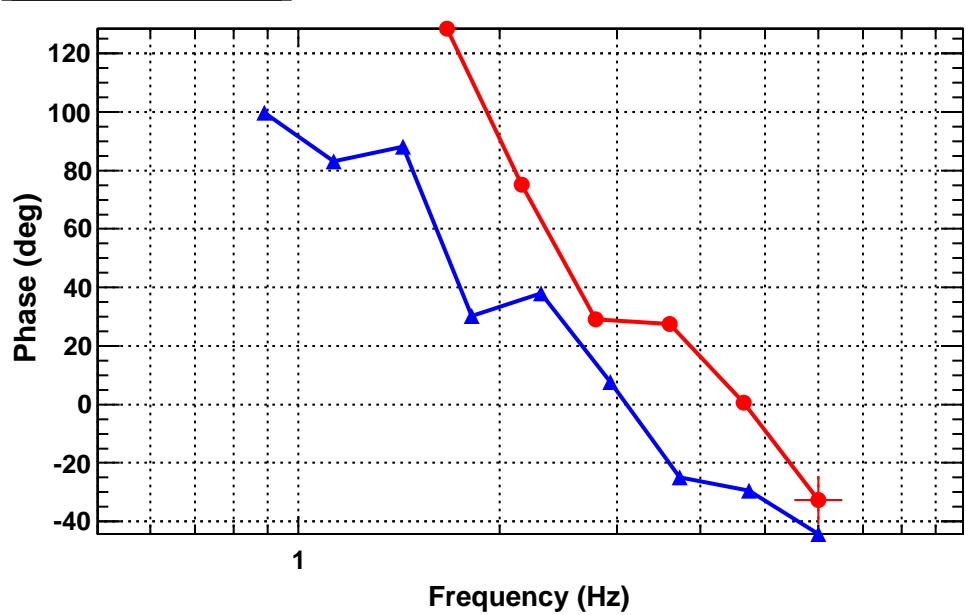

Transfer function

*T0=26/05/2015 12:06:35.671875 Avg=6

Coherence function

*T0=26/05/2015 12:06:35.671875 Avg=6

Transfer function

*T0=26/05/2015 12:06:35.671875 Avg=6