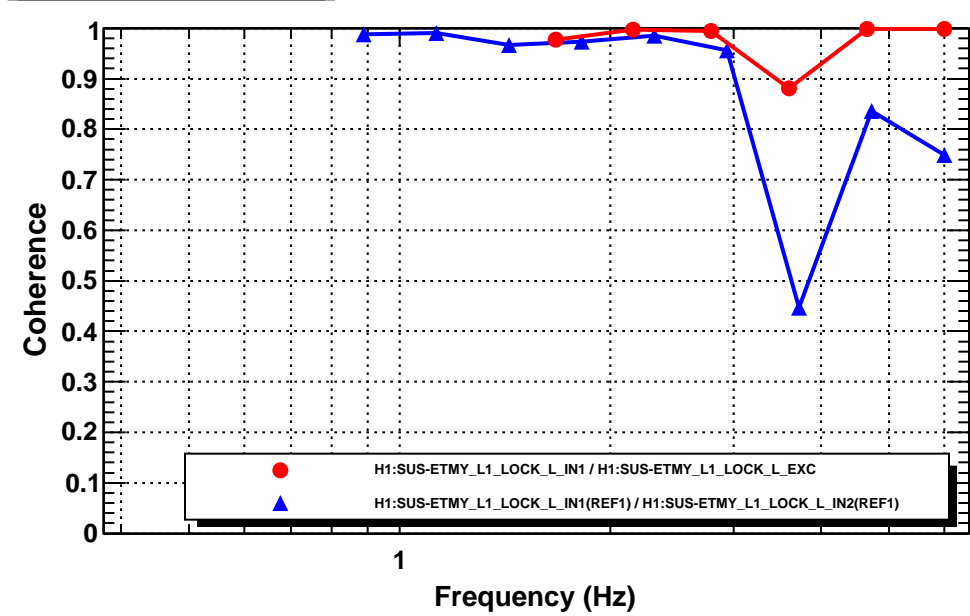

Transfer function

*T0=26/05/2015 12:06:35.671875 Avg=6

Coherence function

*T0=26/05/2015 12:06:35.671875 Avg=6

Transfer function

*T0=26/05/2015 12:06:35.671875 Avg=6