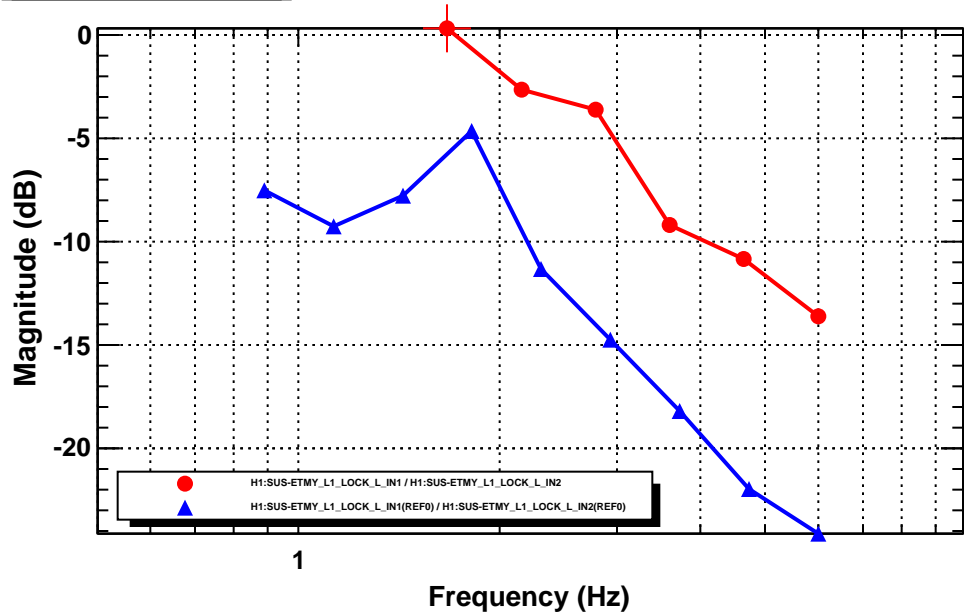

Transfer function

*T0=26/05/2015 12:06:35.671875 Avg=6

Coherence function

*T0=26/05/2015 12:06:35.671875 Avg=6

Transfer function

*T0=26/05/2015 12:06:35.671875 Avg=6