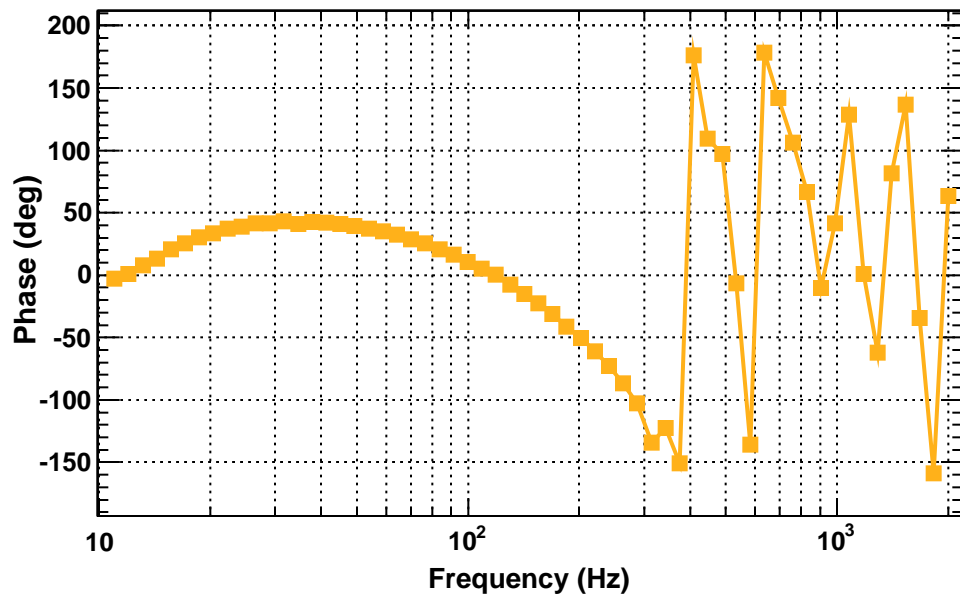

Transfer function

T0=28/05/2015 13:16:52.200012 Avg=60

Coherence function

T0=28/05/2015 13:16:52.200012 Avg=60

Transfer function

T0=28/05/2015 13:16:52.200012 Avg=60