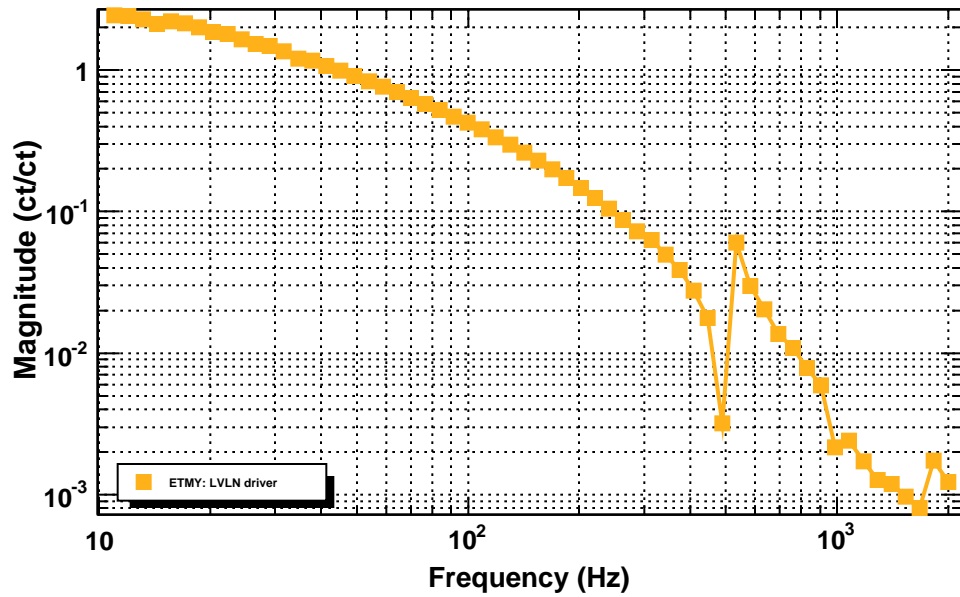

Transfer function

T0=28/05/2015 13:16:52.200012 Avg=60

Coherence function

T0=28/05/2015 13:16:52.200012 Avg=60

Transfer function

T0=28/05/2015 13:16:52.200012 Avg=60