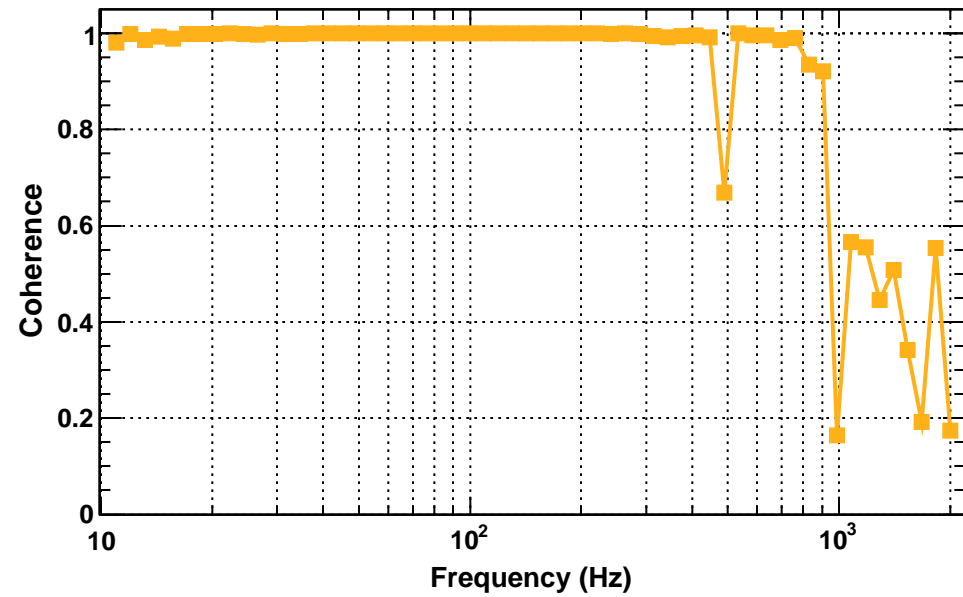

Transfer function

T0=28/05/2015 13:16:52.200012 Avg=60

Coherence function

T0=28/05/2015 13:16:52.200012 Avg=60

Transfer function

T0=28/05/2015 13:16:52.200012 Avg=60