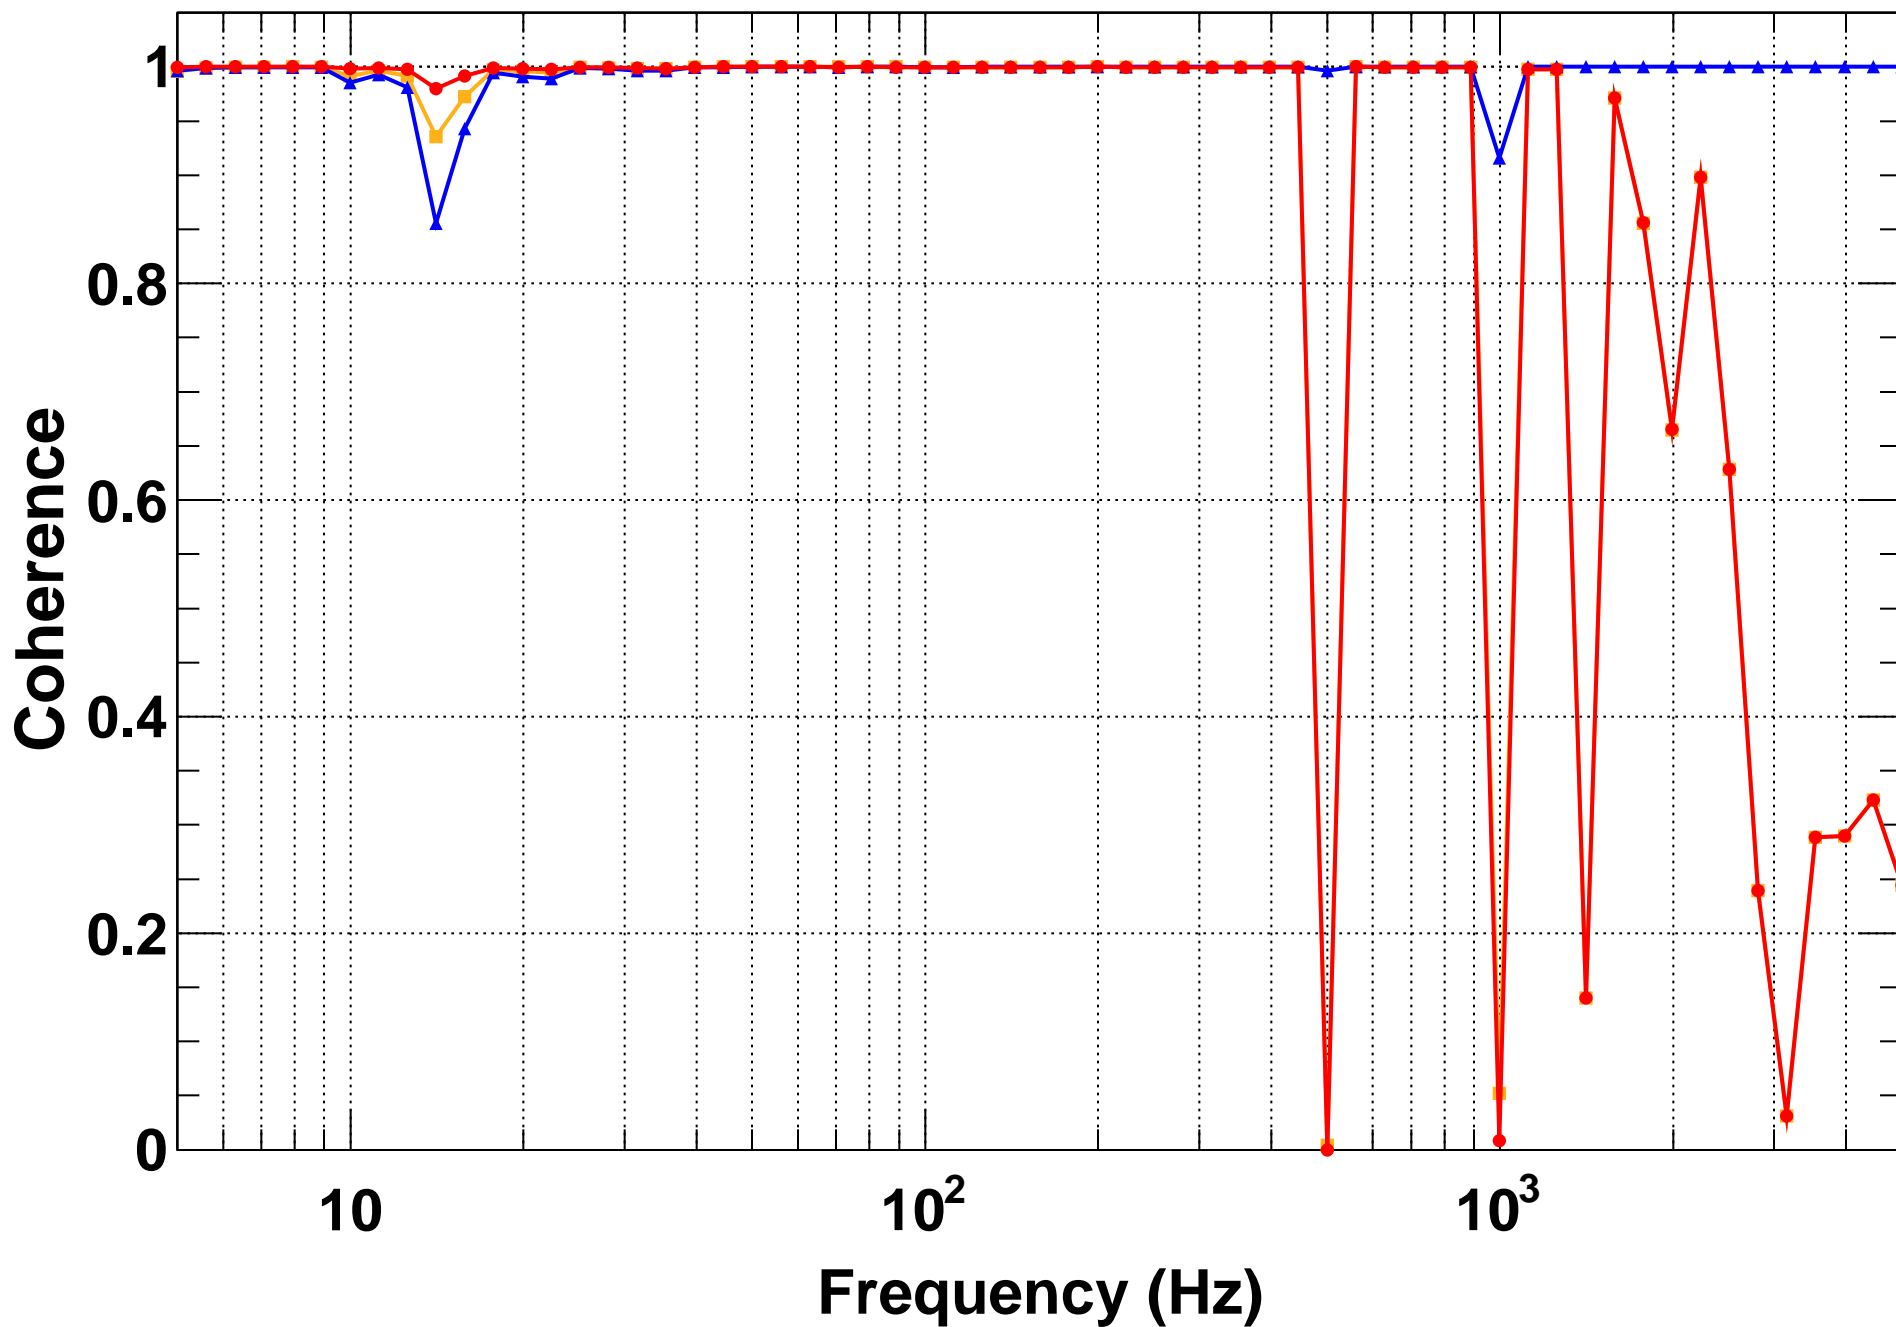

Transfer function

T0=31/05/2015 16:16:53.200012 Avg=5

Transfer function

T0=31/05/2015 16:16:53.200012 Avg=5

Coherence function

T0=31/05/2015 16:16:53.200012 Avg=5