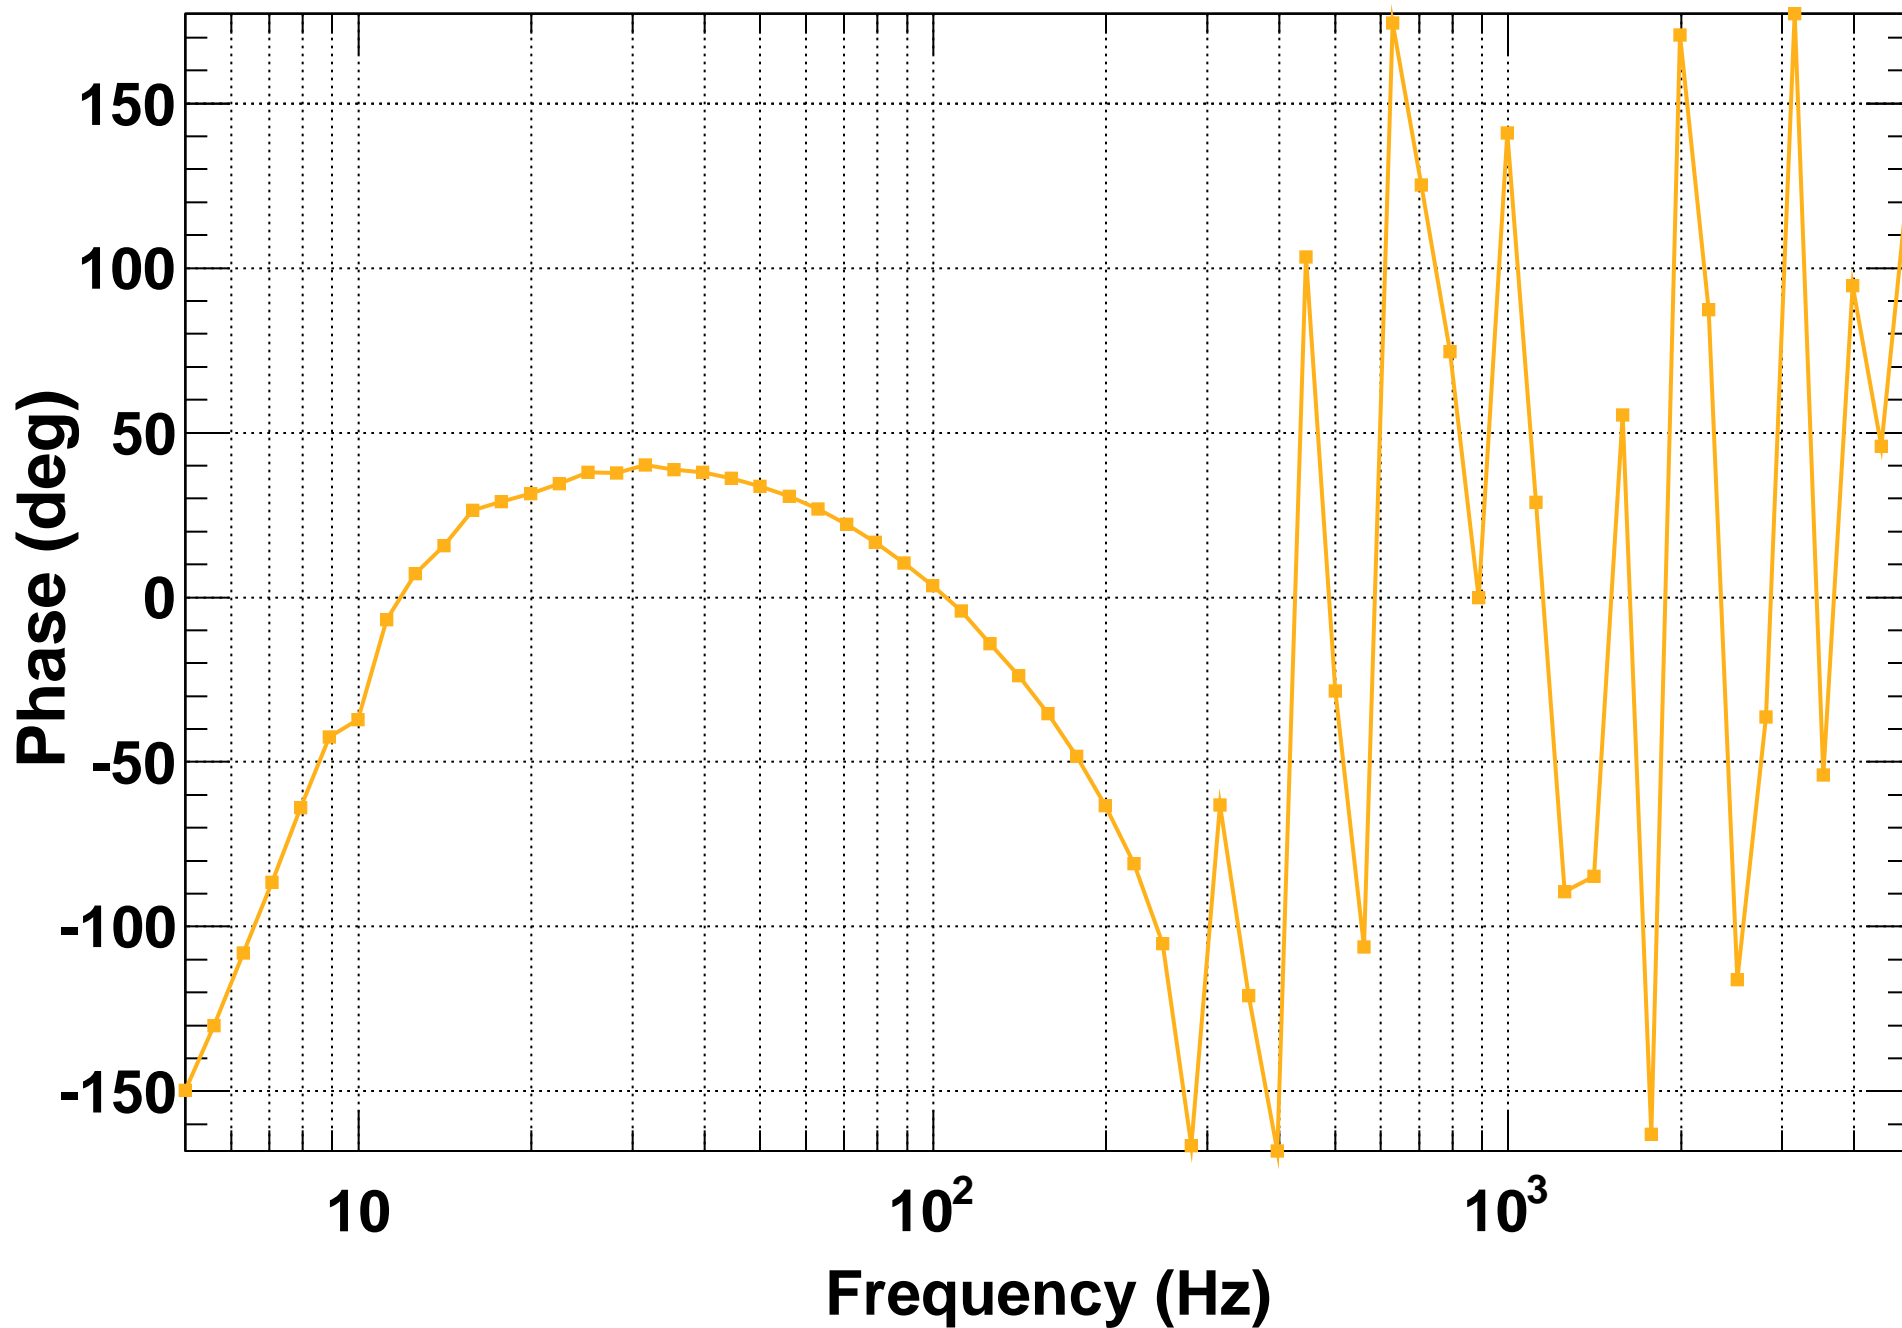

Transfer function

T0=31/05/2015 16:16:53.200012 Avg=5

Transfer function

T0=31/05/2015 16:16:53.200012 Avg=5

Coherence function

T0=31/05/2015 16:16:53.200012 Avg=5