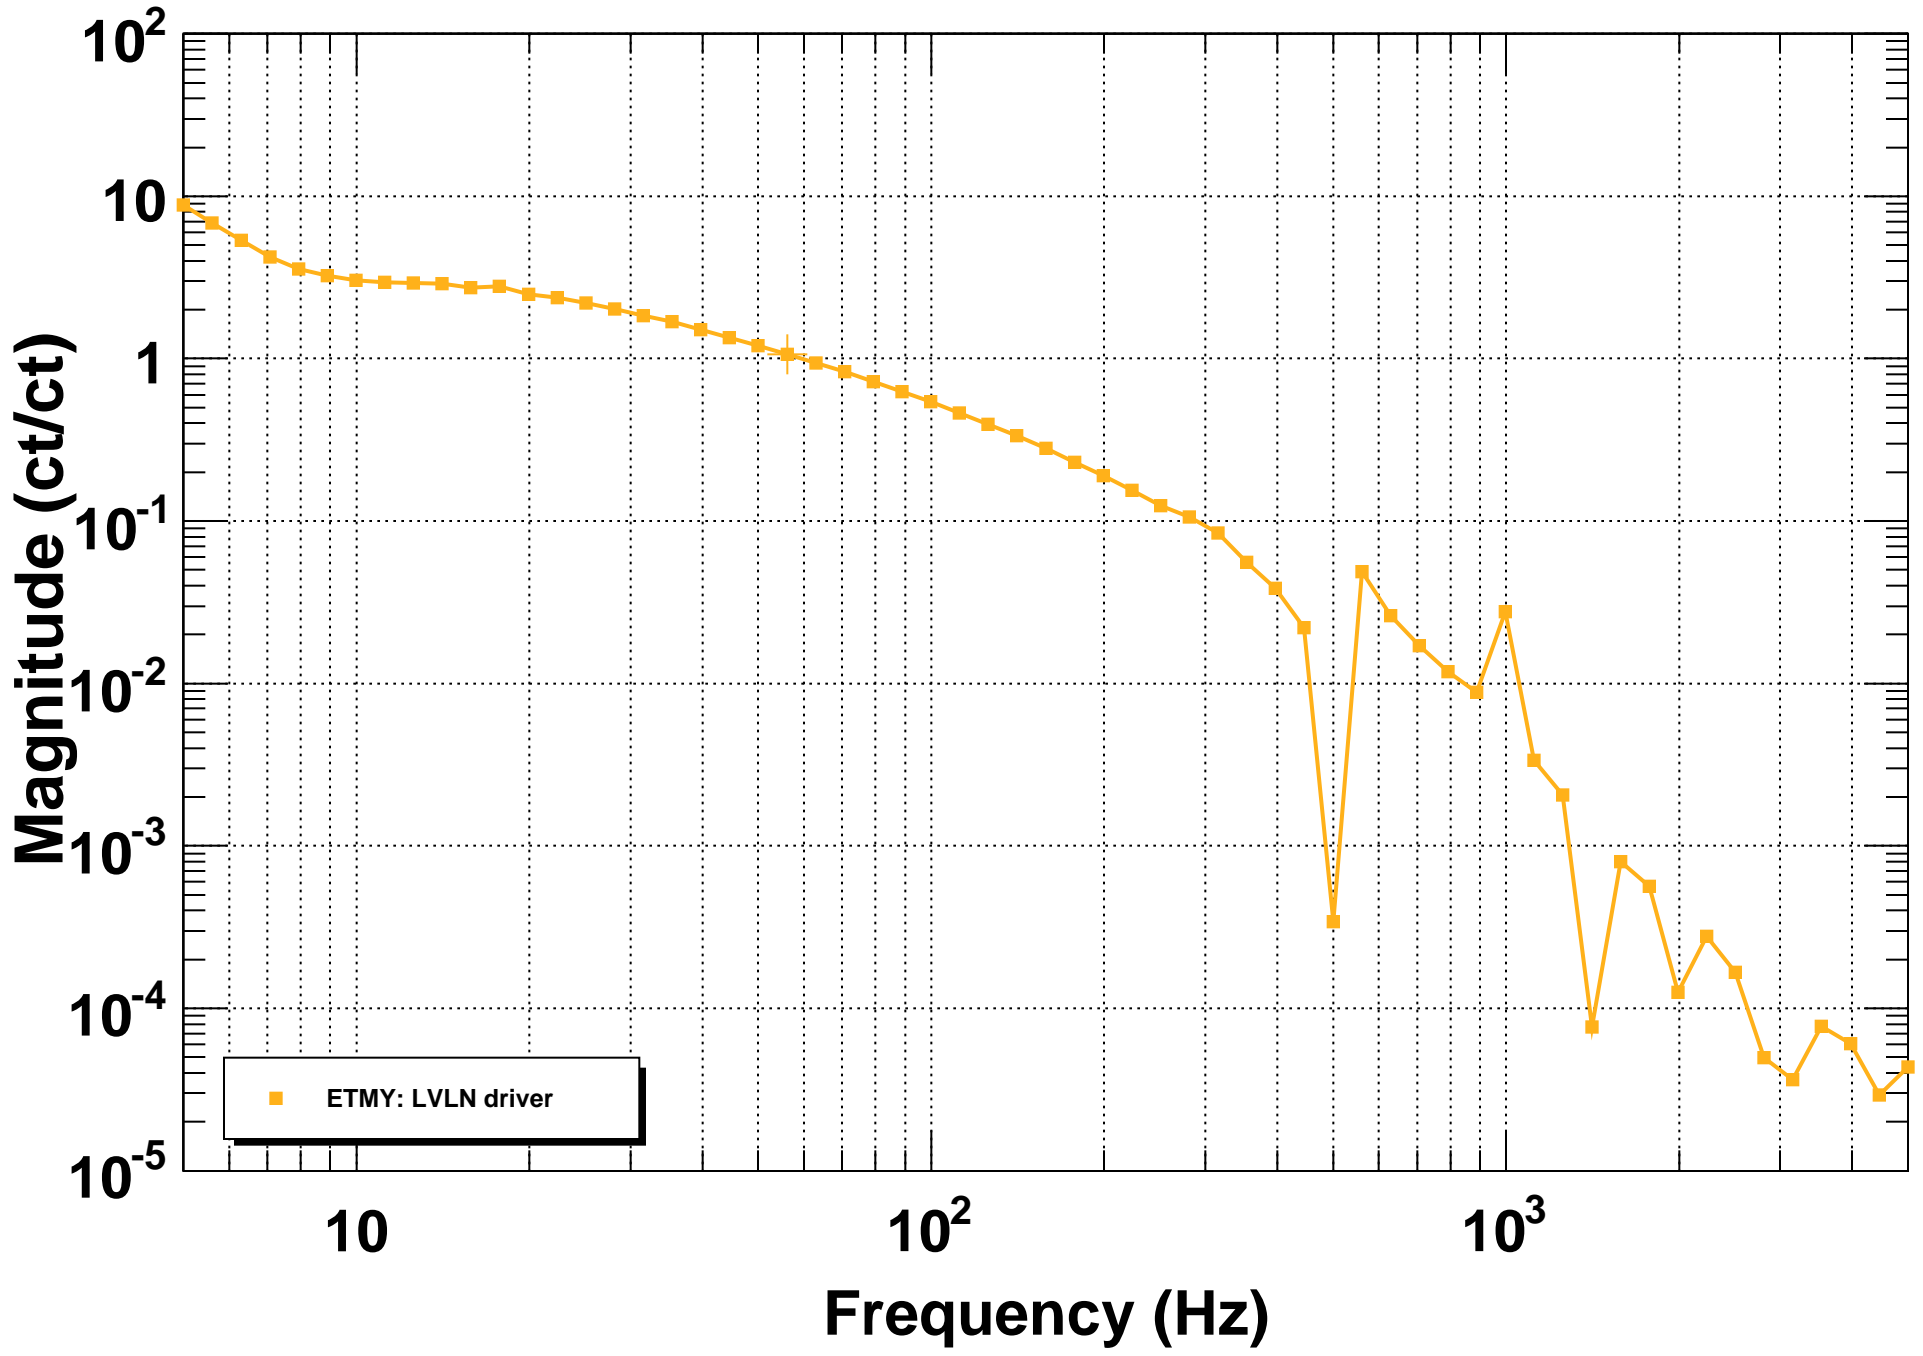

Transfer function

T0=31/05/2015 16:16:53.200012 Avg=5

Transfer function

T0=31/05/2015 16:16:53.200012 Avg=5

Coherence function

T0=31/05/2015 16:16:53.200012 Avg=5