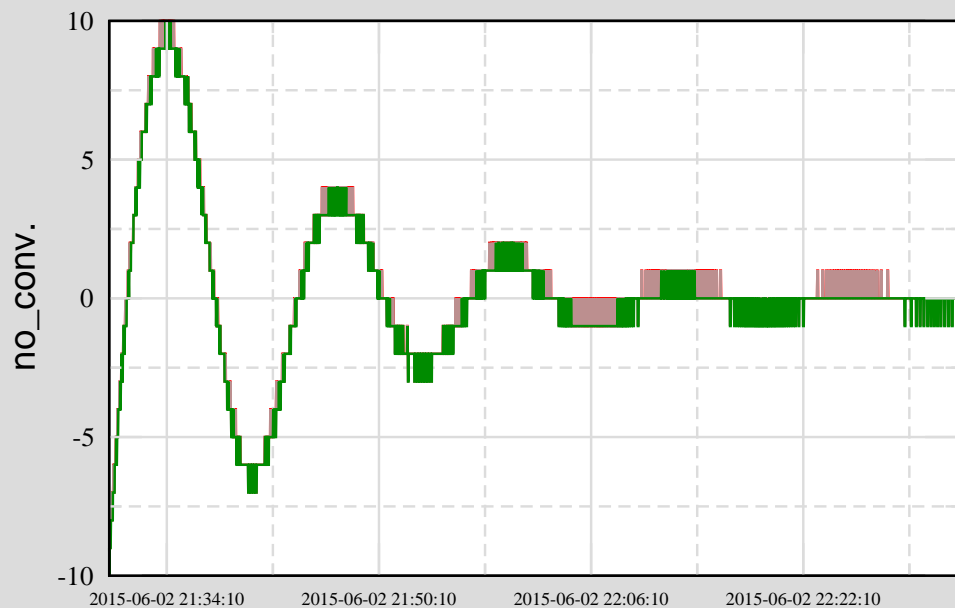

Trend from 15-06-02-21-29-49 to 15-06-02-22-33-48

Ch 2: H1:SYS-TIMING\_C\_MA\_A\_PORT\_7\_SLAVE\_XOLOCK\_OCXOCTRL

Ch 1: H1:SYS-TIMING\_C\_MA\_A\_PORT\_7\_SLAVE\_XOLOCK\_MEASUREDFREQ

Ch 3: H1:SYS-TIMING\_C\_MA\_A\_PORT\_7\_SLAVE\_XOLOCK\_OCXOERR