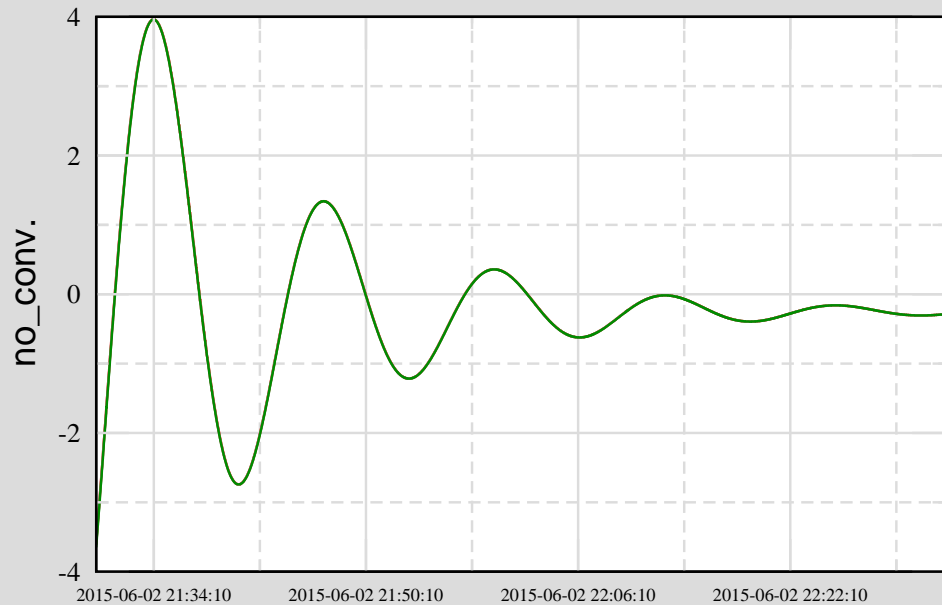

Trend from 15-06-02-21-29-49 to 15-06-02-22-33-48

Ch 2: H1:SYS-TIMING\_C\_MA\_A\_PORT\_7\_SLAVE\_XOLOCK\_OCXOCTRL

Ch 1: H1:SYS-TIMING\_C\_MA\_A\_PORT\_7\_SLAVE\_XOLOCK\_MEASUREDFREQ

Ch 3: H1:SYS-TIMING\_C\_MA\_A\_PORT\_7\_SLAVE\_XOLOCK\_OCXOERR