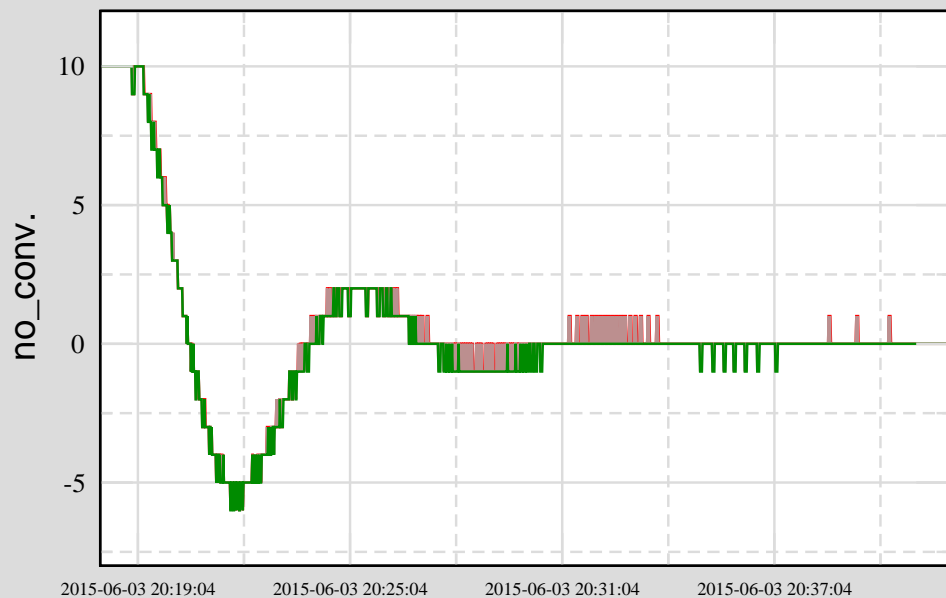

Trend from 15-06-03-20-18-00 to 15-06-03-20-41-59

Ch 2: H1:SYS-TIMING\_C\_MA\_A\_PORT\_7\_SLAVE\_XOLOCK\_OCXOCTRL

Ch 1: H1:SYS-TIMING\_C\_MA\_A\_PORT\_7\_SLAVE\_XOLOCK\_MEASUREDFREQ

Ch 3: H1:SYS-TIMING\_C\_MA\_A\_PORT\_7\_SLAVE\_XOLOCK\_OCXOERR