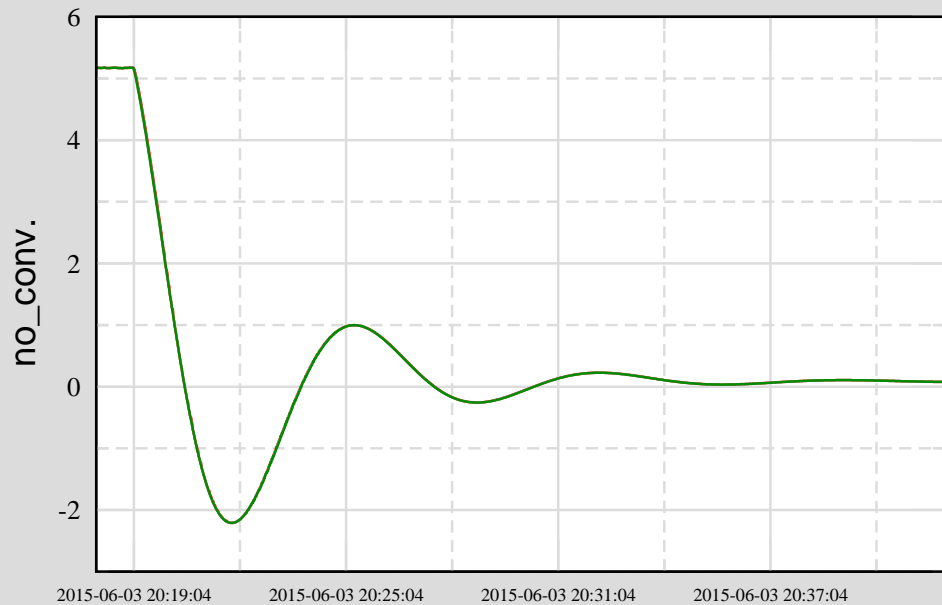

Trend from 15-06-03-20-18-00 to 15-06-03-20-41-59

Ch 2: H1:SYS-TIMING\_C\_MA\_A\_PORT\_7\_SLAVE\_XOLOCK\_OCXOCTRL

Ch 1: H1:SYS-TIMING\_C\_MA\_A\_PORT\_7\_SLAVE\_XOLOCK\_MEASUREDFREQ

Ch 3: H1:SYS-TIMING\_C\_MA\_A\_PORT\_7\_SLAVE\_XOLOCK\_OCXOERR