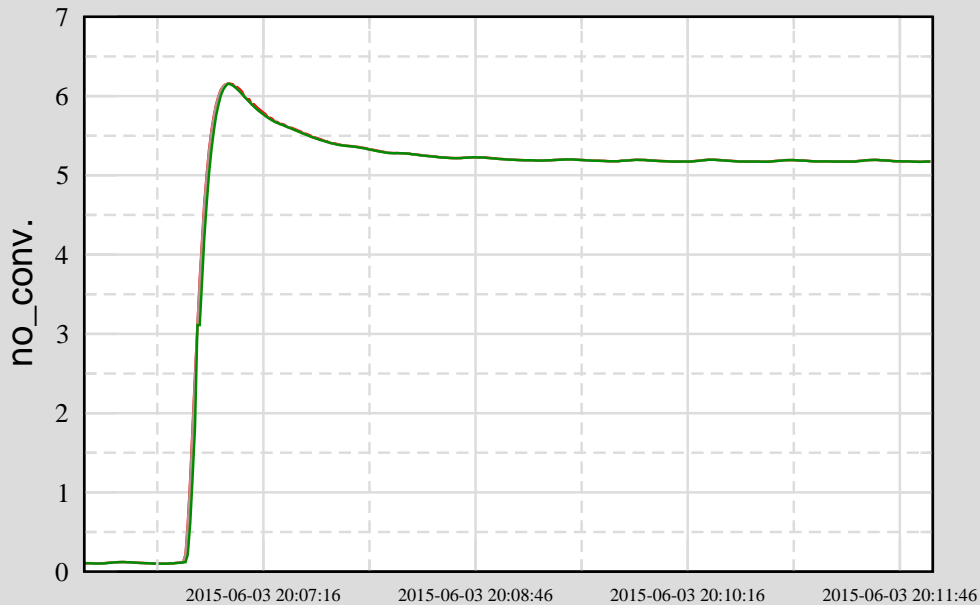

Trend from 15-06-03-20-06-00 to 15-06-03-20-11-59

Ch 2: H1:SYS-TIMING\_C\_MA\_A\_PORT\_7\_SLAVE\_XOLOCK\_OCXOCTRL

Ch 1: H1:SYS-TIMING\_C\_MA\_A\_PORT\_7\_SLAVE\_XOLOCK\_MEASUREDFREQ

Ch 3: H1:SYS-TIMING\_C\_MA\_A\_PORT\_7\_SLAVE\_XOLOCK\_OCXOERR