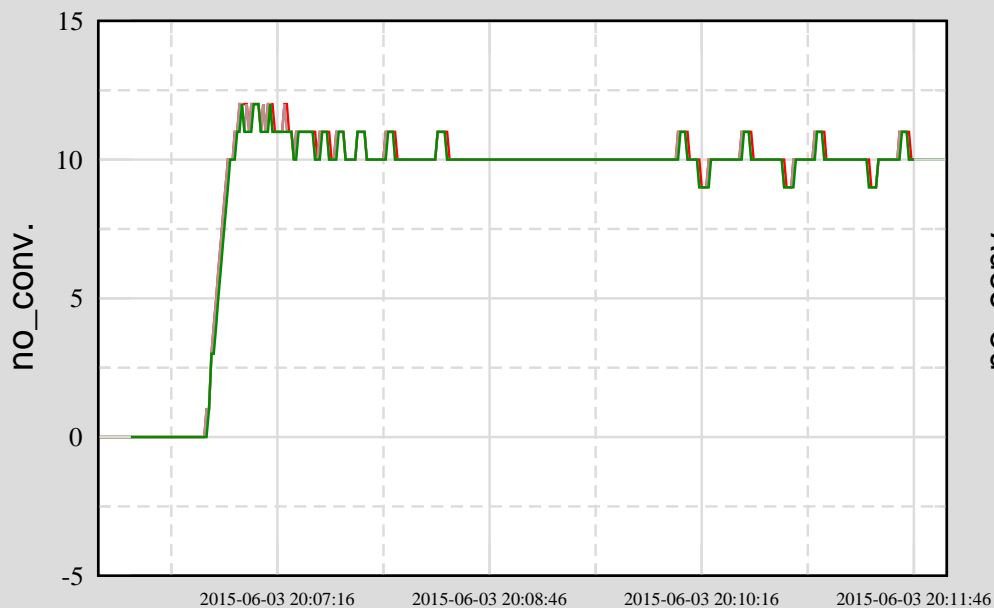

Trend from 15-06-03-20-06-00 to 15-06-03-20-11-59

Ch 2: H1:SYS-TIMING\_C\_MA\_A\_PORT\_7\_SLAVE\_XOLOCK\_OCXOCTRL

Ch 1: H1:SYS-TIMING\_C\_MA\_A\_PORT\_7\_SLAVE\_XOLOCK\_MEASUREDFREQ

Ch 3: H1:SYS-TIMING\_C\_MA\_A\_PORT\_7\_SLAVE\_XOLOCK\_OCXOERR