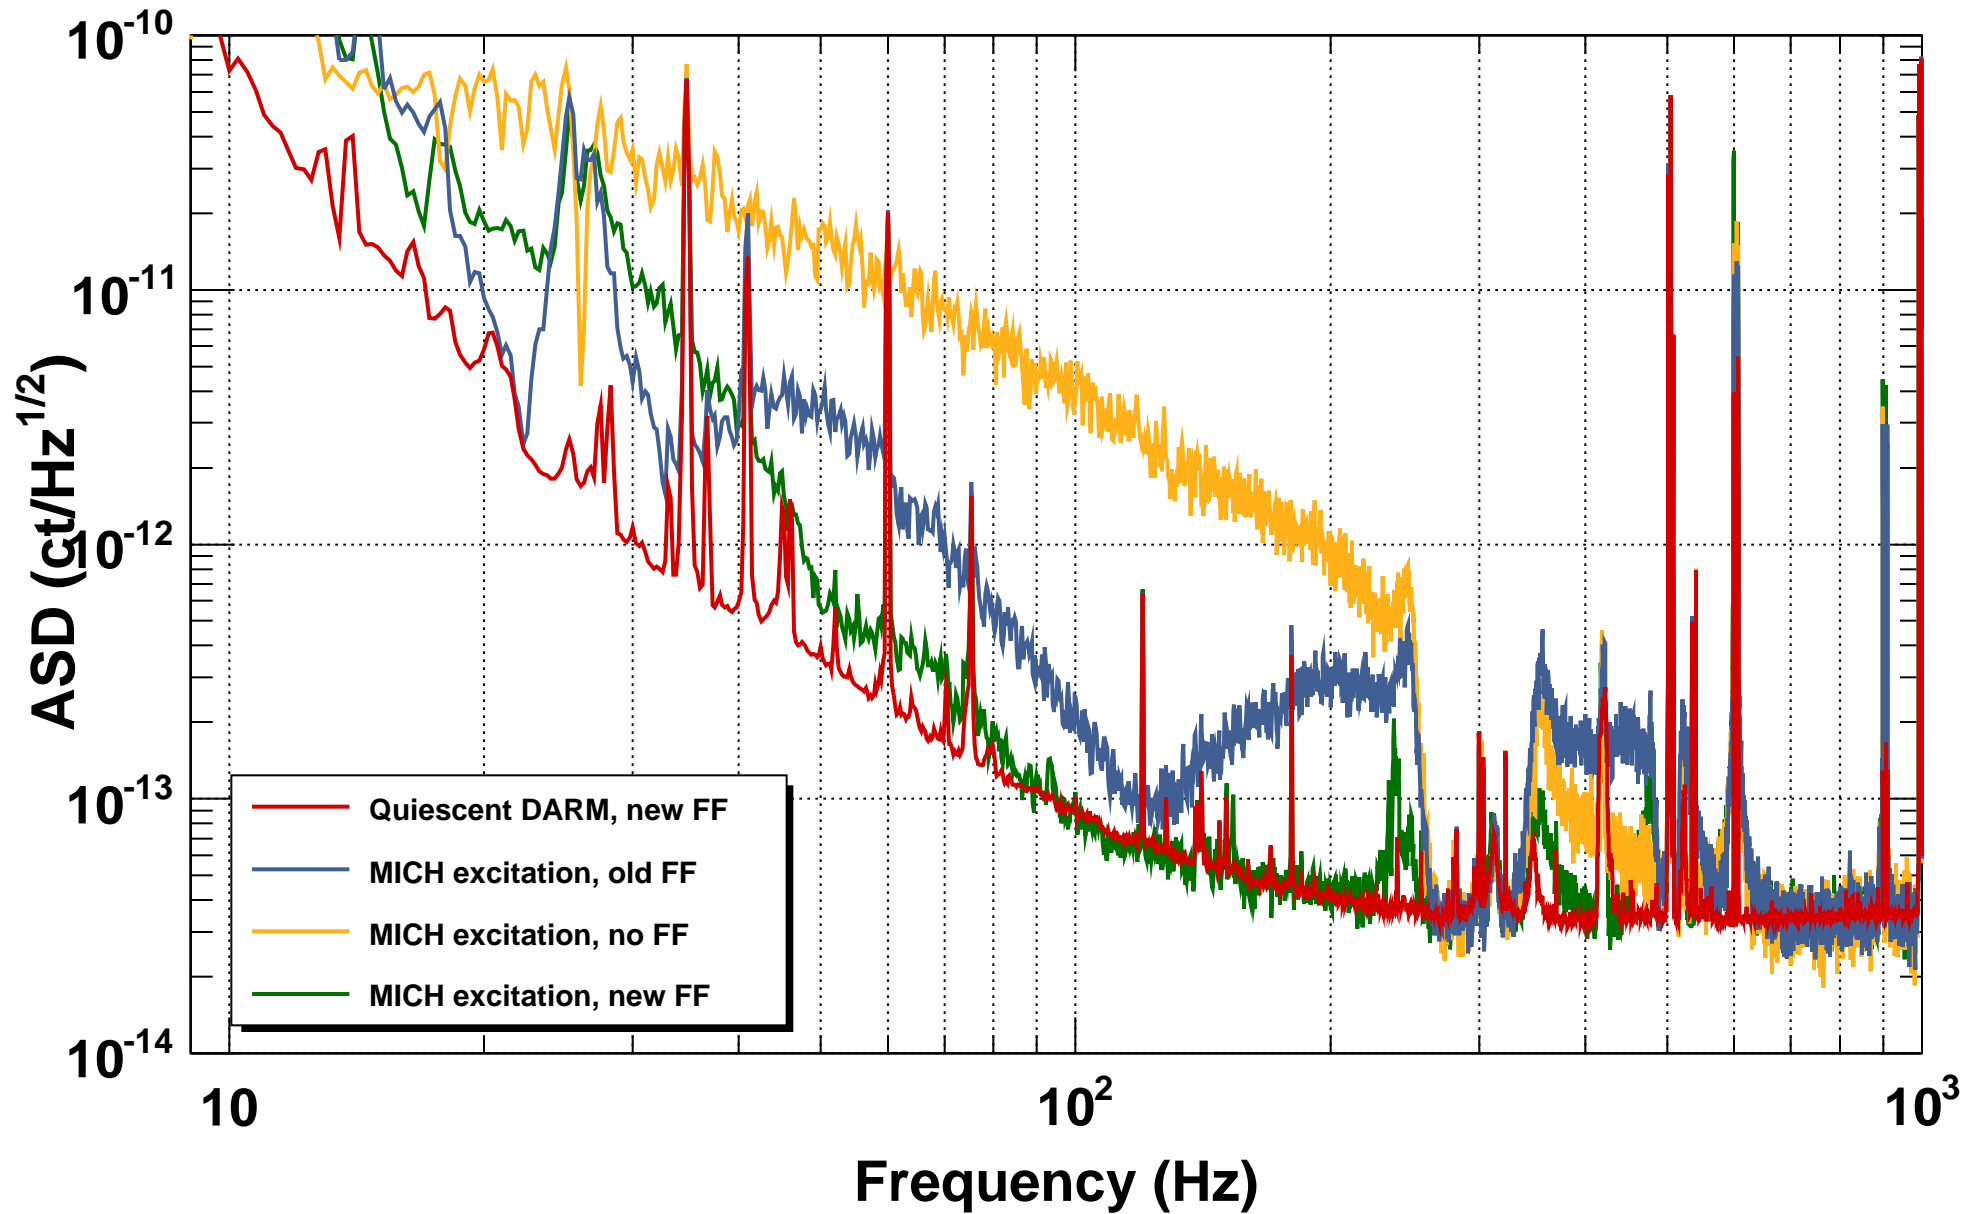

MICH feedforward retuning

*T0=05/06/2015 02:43:47

*Avg=771

BW=0.374994