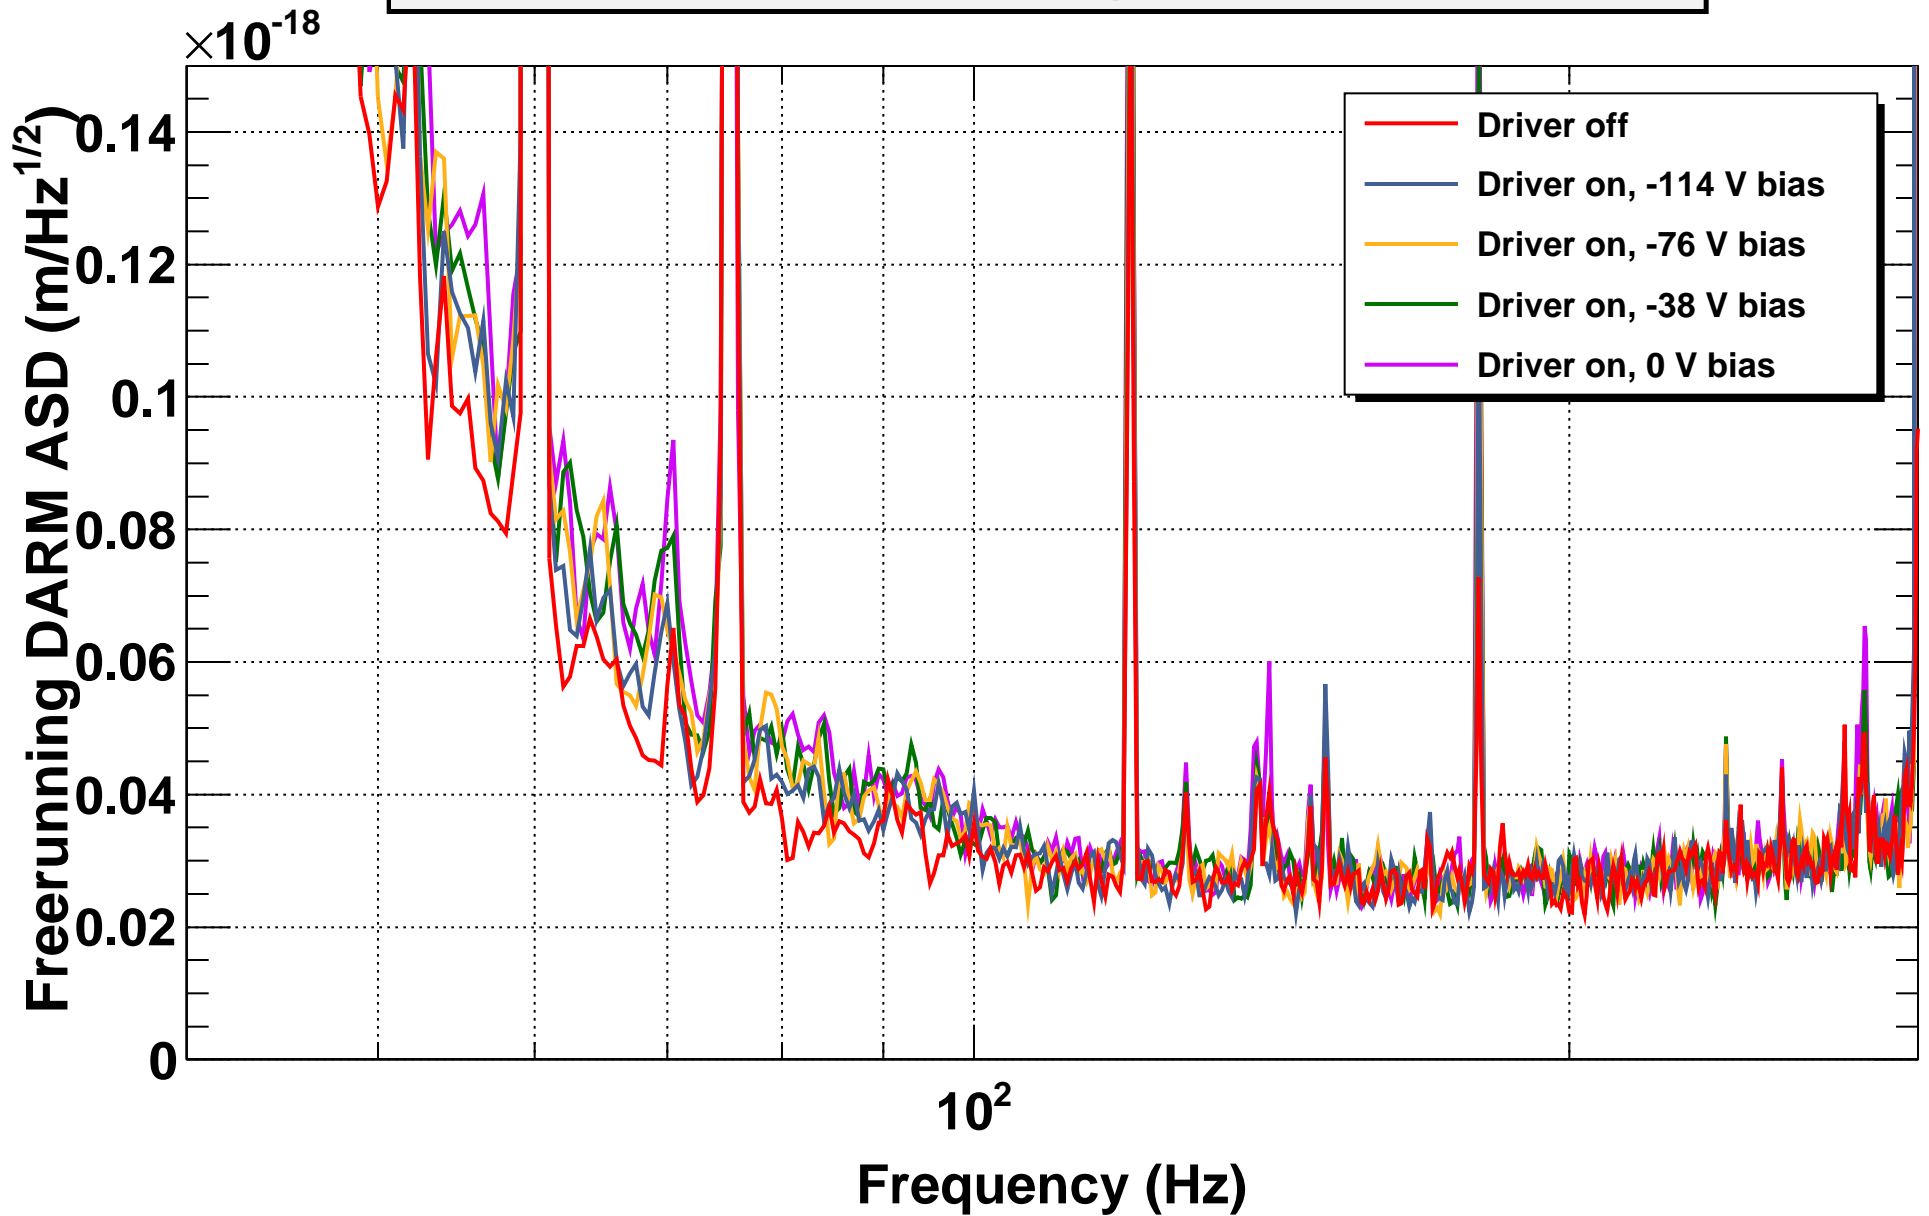

EX ESD driver tweaking, 15 W PSL power

*T0=06/06/2015 04:12:44

*Avg=50

BW=0.749994