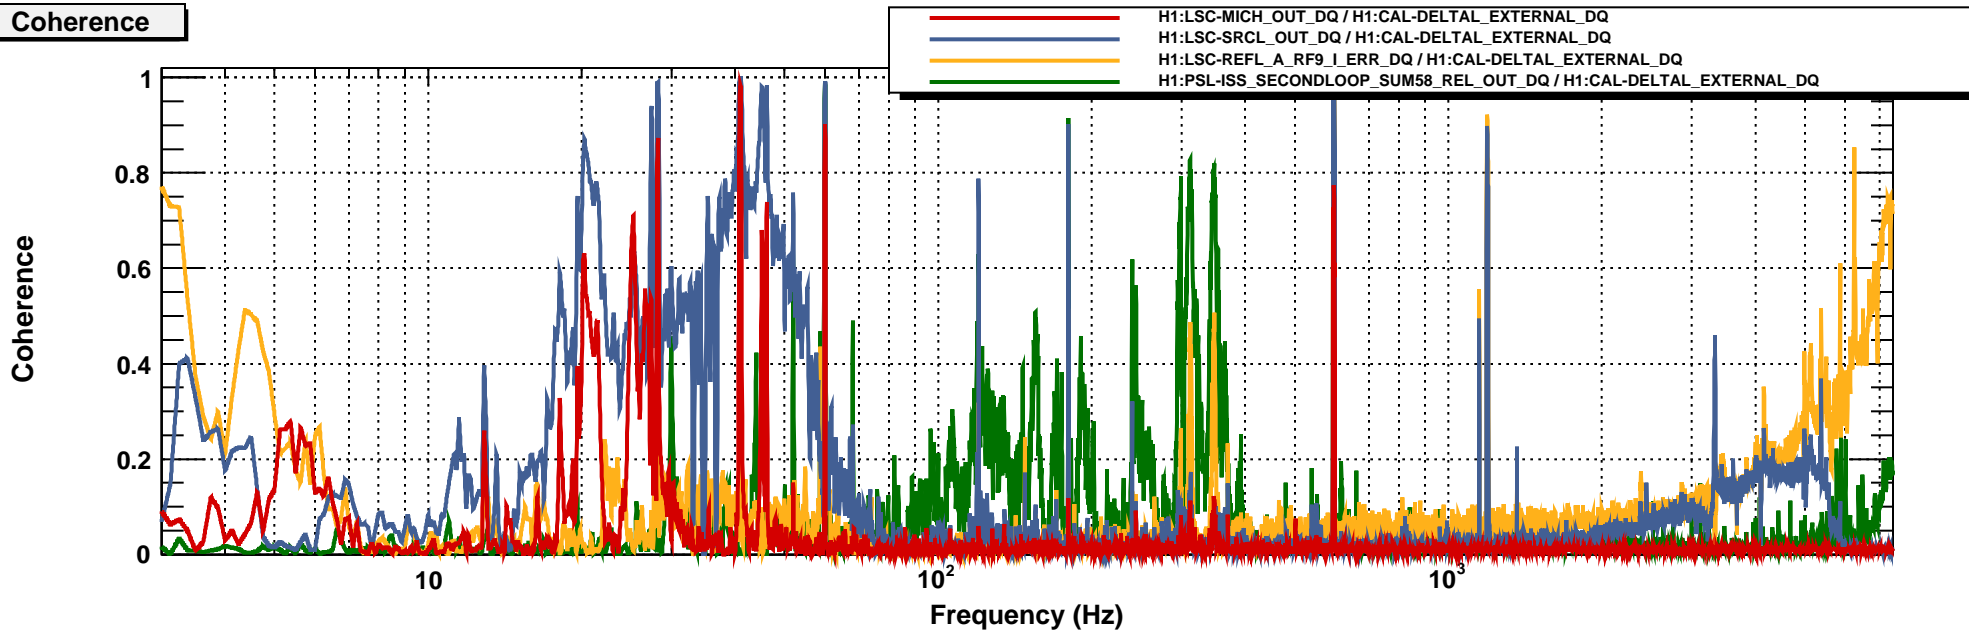

Power spectrum

T0=06/06/2015 05:21:13

Avg=101/Bin=5L

BW=0.187493

Coherence

T0=06/06/2015 05:21:13

Avg=101/Bin=5L

BW=0.187493