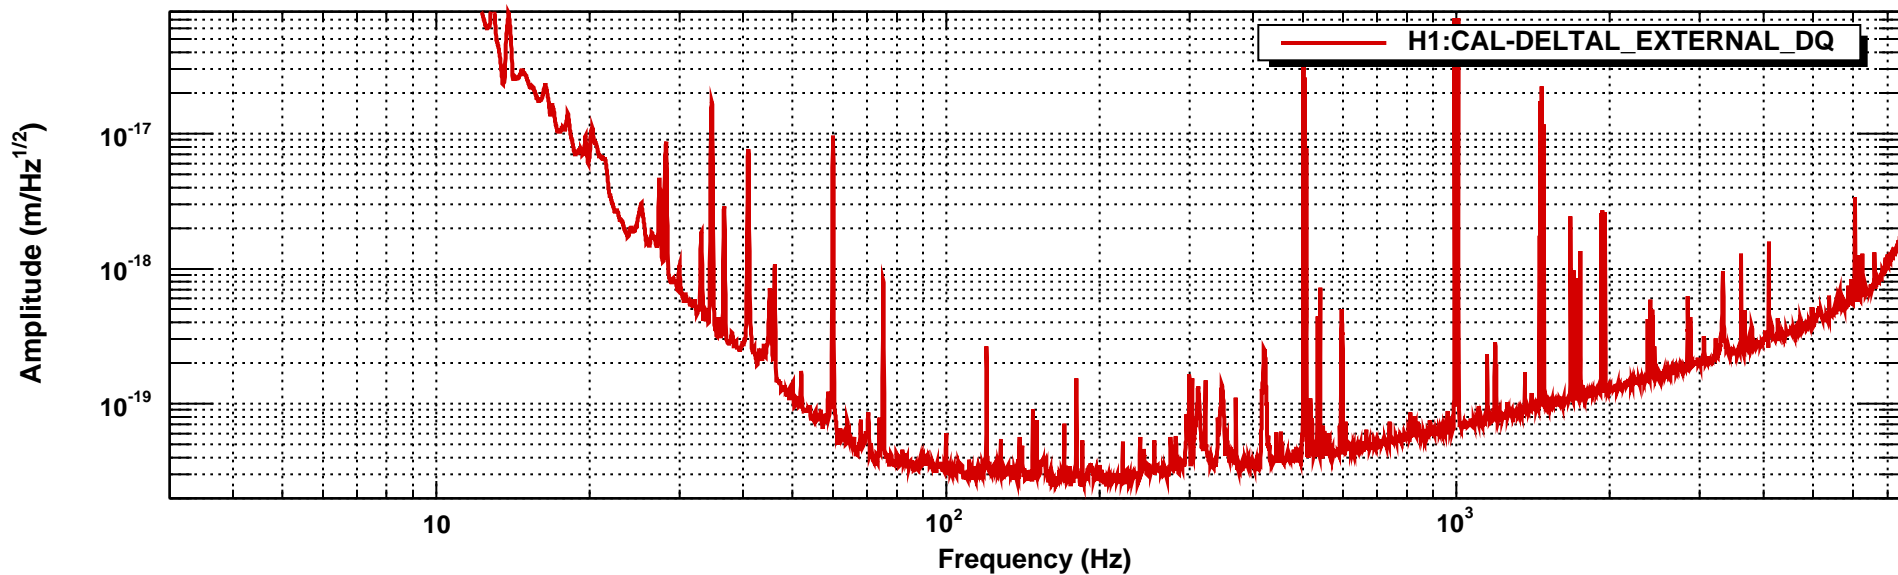

Power spectrum

T0=06/06/2015 05:21:13

Avg=101/Bin=5L

BW=0.187493

Coherence

T0=06/06/2015 05:21:13

Avg=101/Bin=5L

BW=0.187493