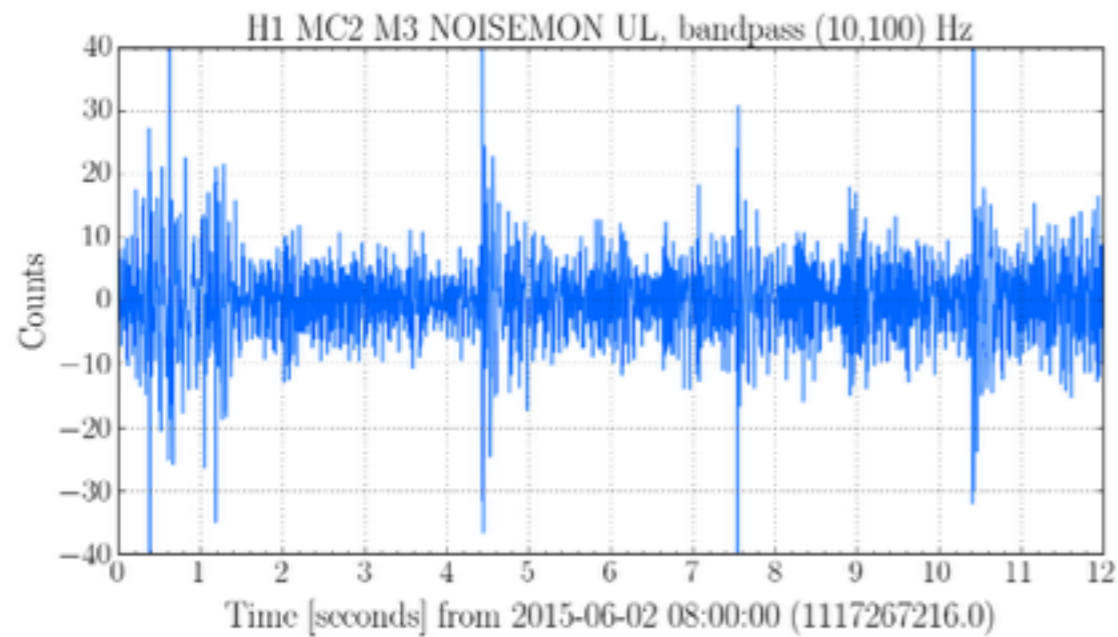

Noisemon before
the DAC autocalibration

Noisemon early in lock
after DAC autocalibration

Noisemon several hours after DAC autocalibration

Unfiltered Noisemon at single zero-crossing Before autocalibration (zoom of first slide)

Unfiltered Noisemon at single zero-crossing After autocalibration (zoom of third slide)