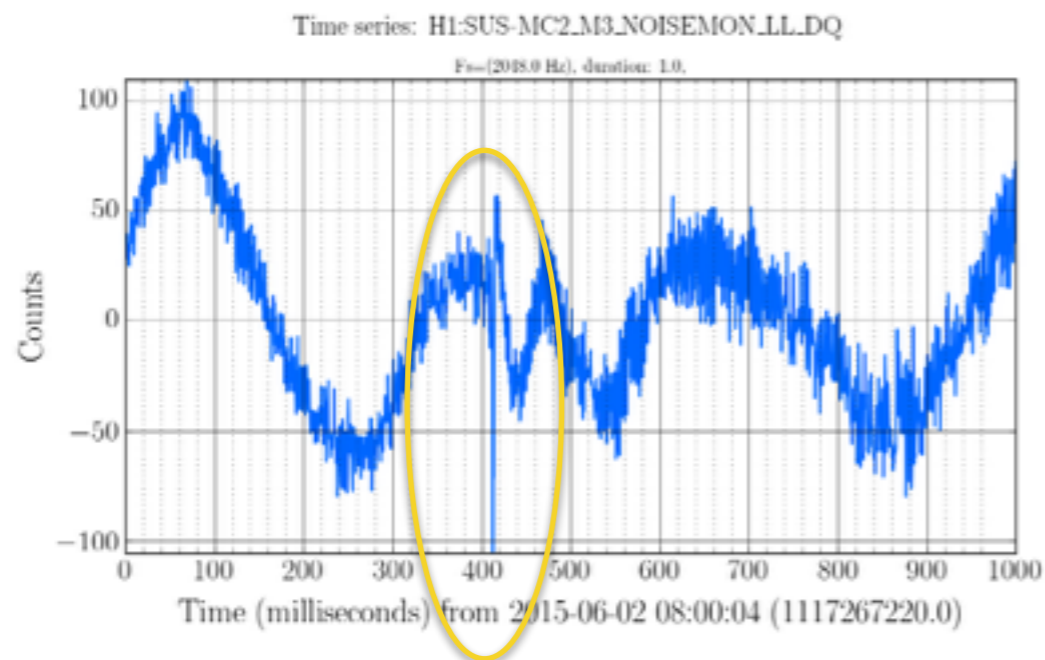

Noisemon before
the DAC autocalibration

Noisemon early in lock
after DAC autocalibration

Noisemon several hours after DAC autocalibration

Unfiltered Noisemon at single zero-crossing Before autocalibration (zoom of first slide)

Unfiltered Noisemon at single zero-crossing After autocalibration (zoom of third slide)