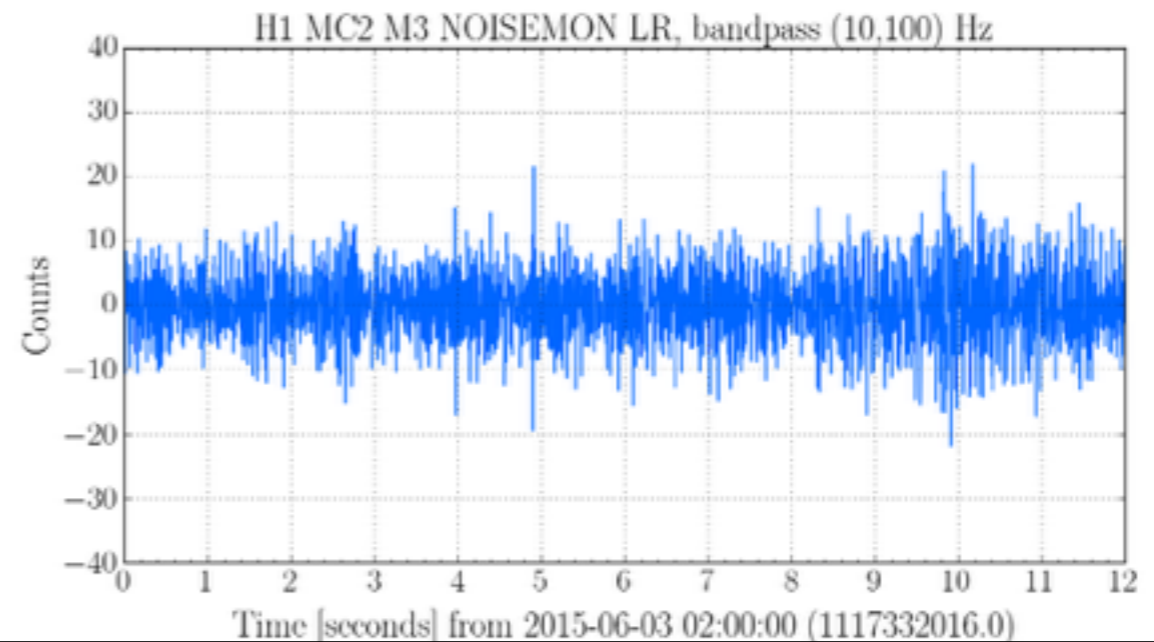

Noisemon before
the DAC autocalibration

Noisemon early in lock
after DAC autocalibration

Noisemon several hours after DAC autocalibration

Unfiltered Noisemon at single zero-crossing Before autocalibration (zoom of first slide)

Unfiltered Noisemon at single zero-crossing After autocalibration (zoom of third slide)