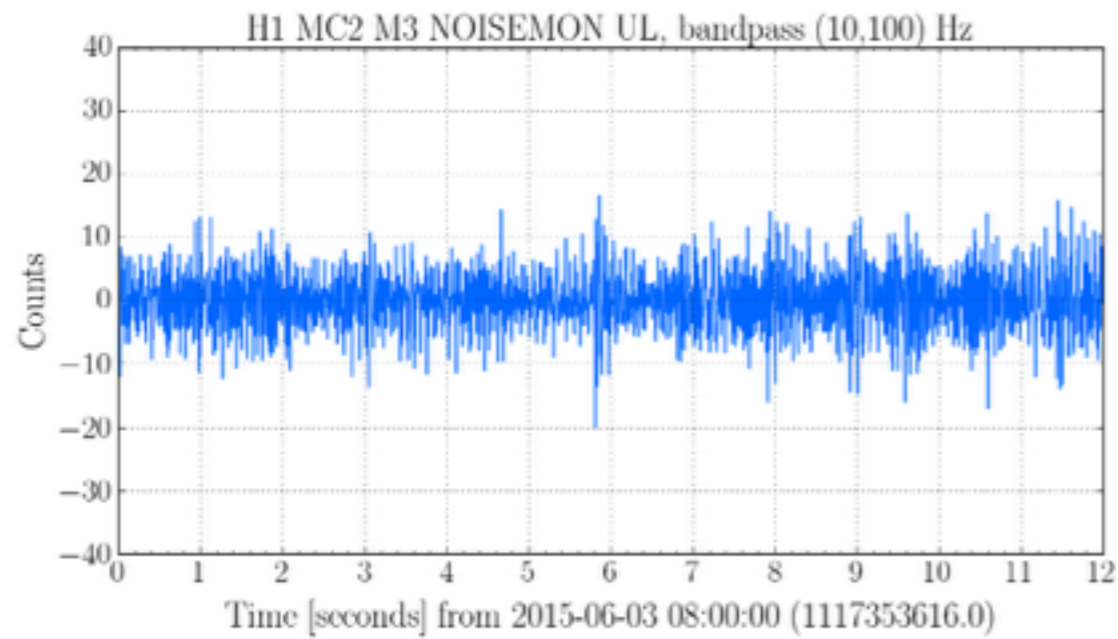

Noisemon before
the DAC autocalibration

Noisemon early in lock
after DAC autocalibration

Noisemon several hours after DAC autocalibration

Unfiltered Noisemon at single zero-crossing Before autocalibration (zoom of first slide)

Unfiltered Noisemon at single zero-crossing After autocalibration (zoom of third slide)