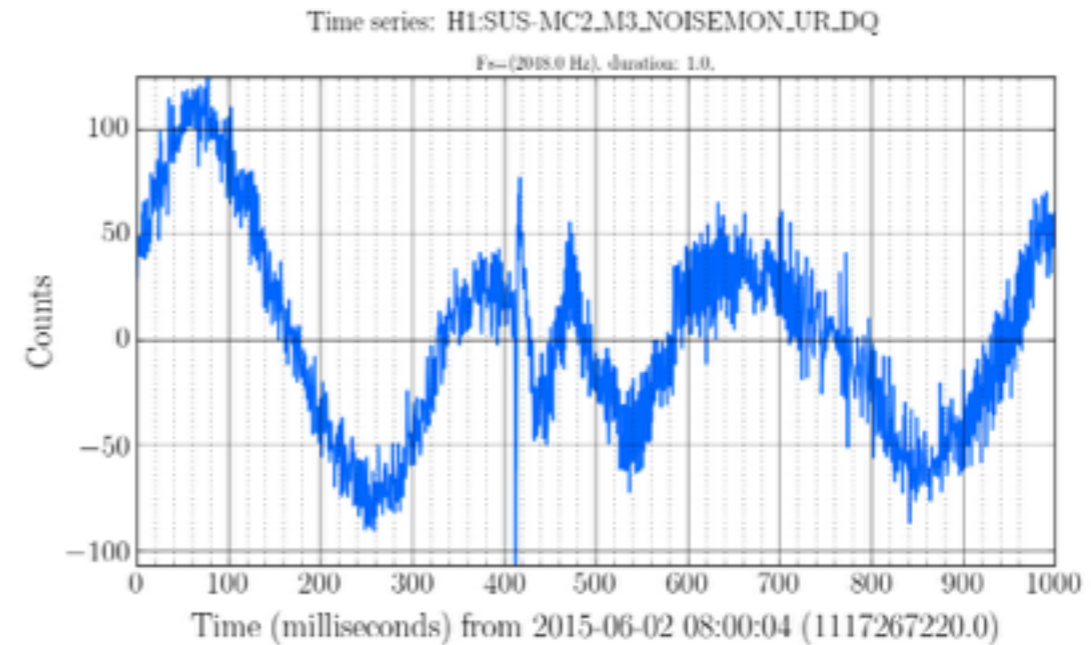

Noisemon before
the DAC autocalibration

Noisemon early in lock
after DAC autocalibration

Noisemon several hours after DAC autocalibration

Unfiltered Noisemon at single zero-crossing Before autocalibration (zoom of first slide)

Unfiltered Noisemon at single zero-crossing After autocalibration (zoom of third slide)