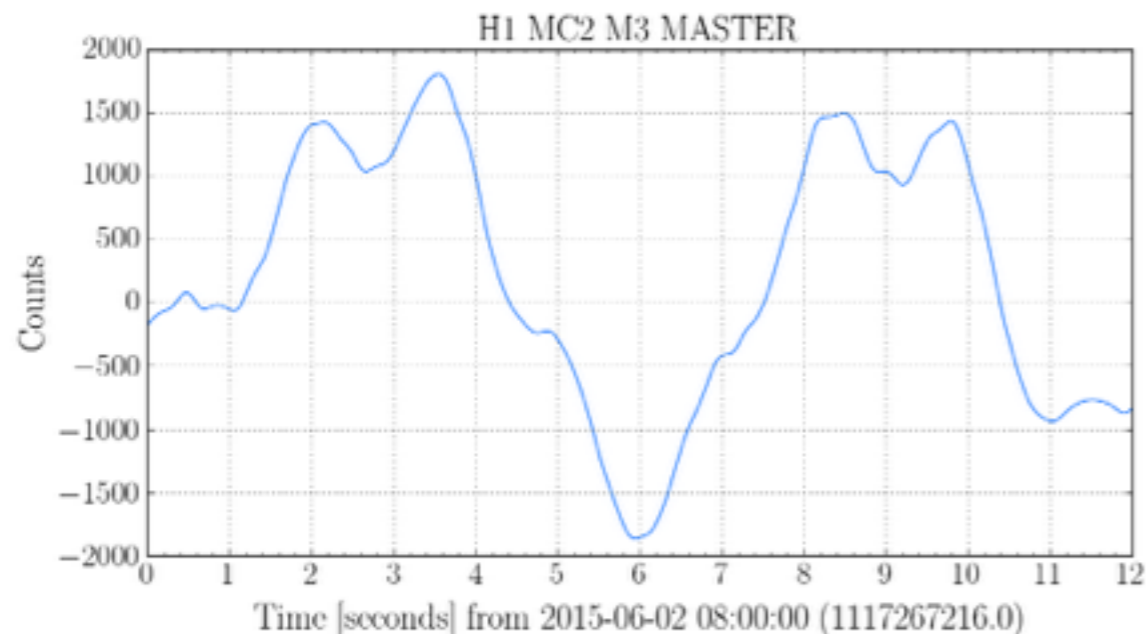

Noisemon before
the DAC autocalibration

Noisemon early in lock
after DAC autocalibration

Noisemon several hours after DAC autocalibration

Unfiltered Noisemon at single zero-crossing Before autocalibration (zoom of first slide)

Unfiltered Noisemon at single zero-crossing After autocalibration (zoom of third slide)