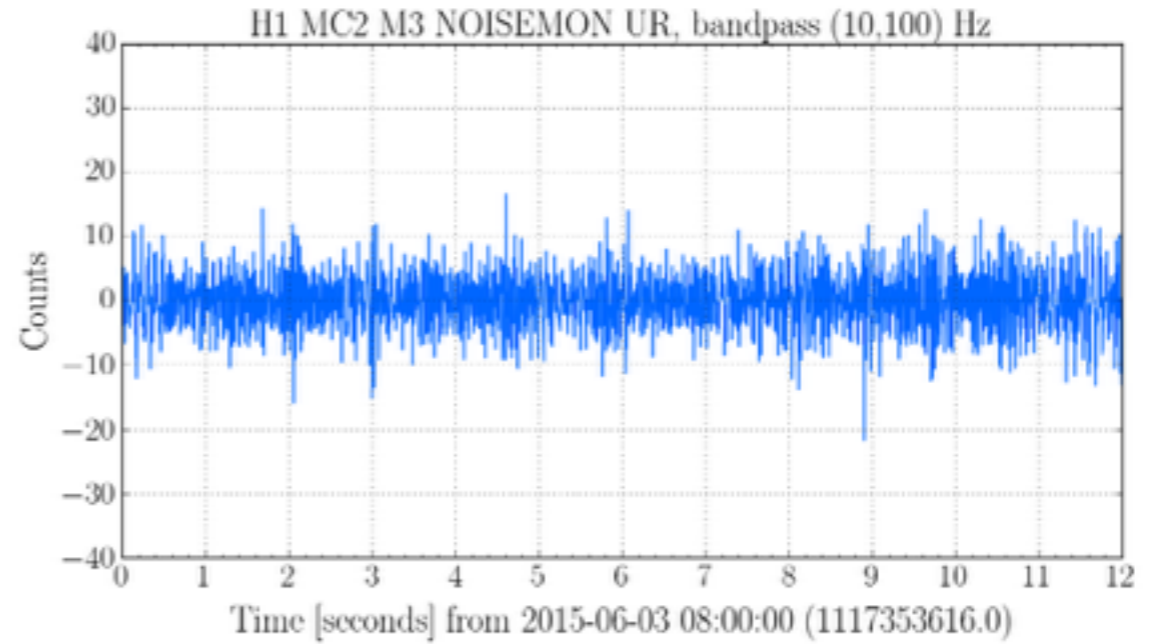

Noisemon before
the DAC autocalibration

Noisemon early in lock
after DAC autocalibration

Noisemon several hours after DAC autocalibration

Unfiltered Noisemon at single zero-crossing Before autocalibration (zoom of first slide)

Unfiltered Noisemon at single zero-crossing After autocalibration (zoom of third slide)