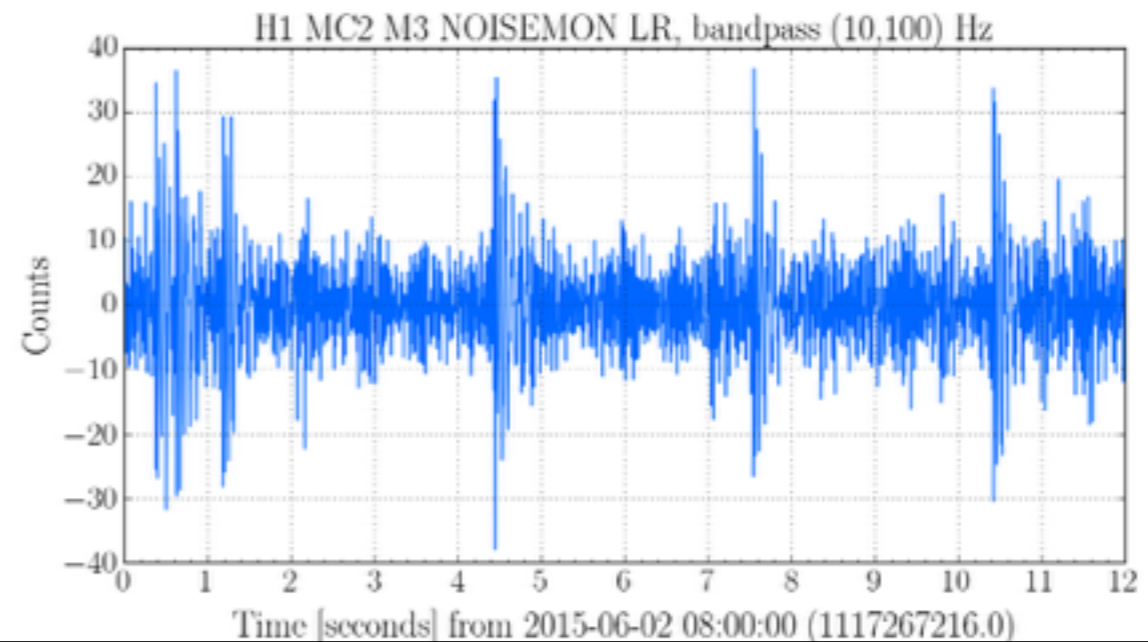

Noisemon before
the DAC autocalibration

Noisemon early in lock
after DAC autocalibration

Noisemon several hours after DAC autocalibration

Unfiltered Noisemon at single zero-crossing Before autocalibration (zoom of first slide)

Unfiltered Noisemon at single zero-crossing After autocalibration (zoom of third slide)