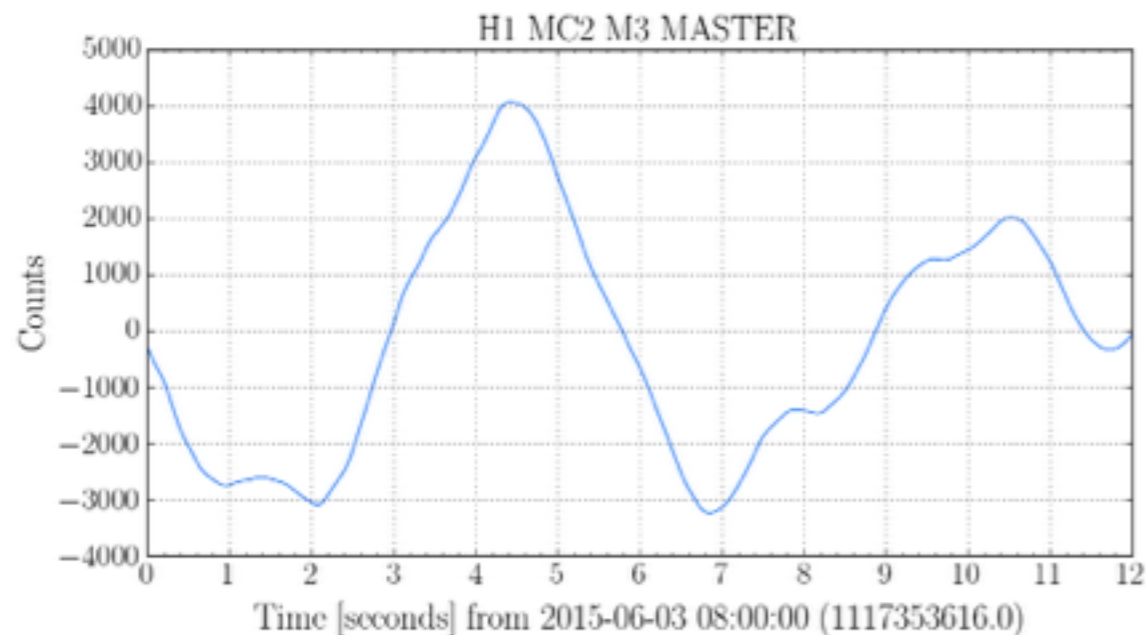

Noisemon before
the DAC autocalibration

Noisemon early in lock
after DAC autocalibration

Noisemon several hours after DAC autocalibration

Unfiltered Noisemon at single zero-crossing Before autocalibration (zoom of first slide)

Unfiltered Noisemon at single zero-crossing After autocalibration (zoom of third slide)