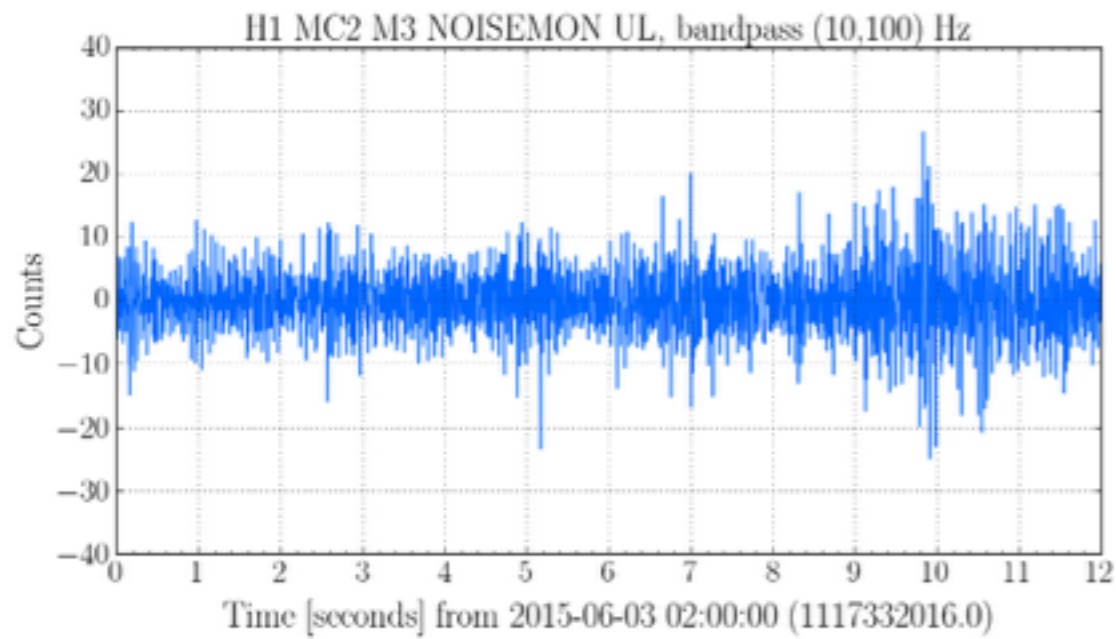

Noisemon before
the DAC autocalibration

Noisemon early in lock
after DAC autocalibration

Noisemon several hours after DAC autocalibration

Unfiltered Noisemon at single zero-crossing Before autocalibration (zoom of first slide)

Unfiltered Noisemon at single zero-crossing After autocalibration (zoom of third slide)