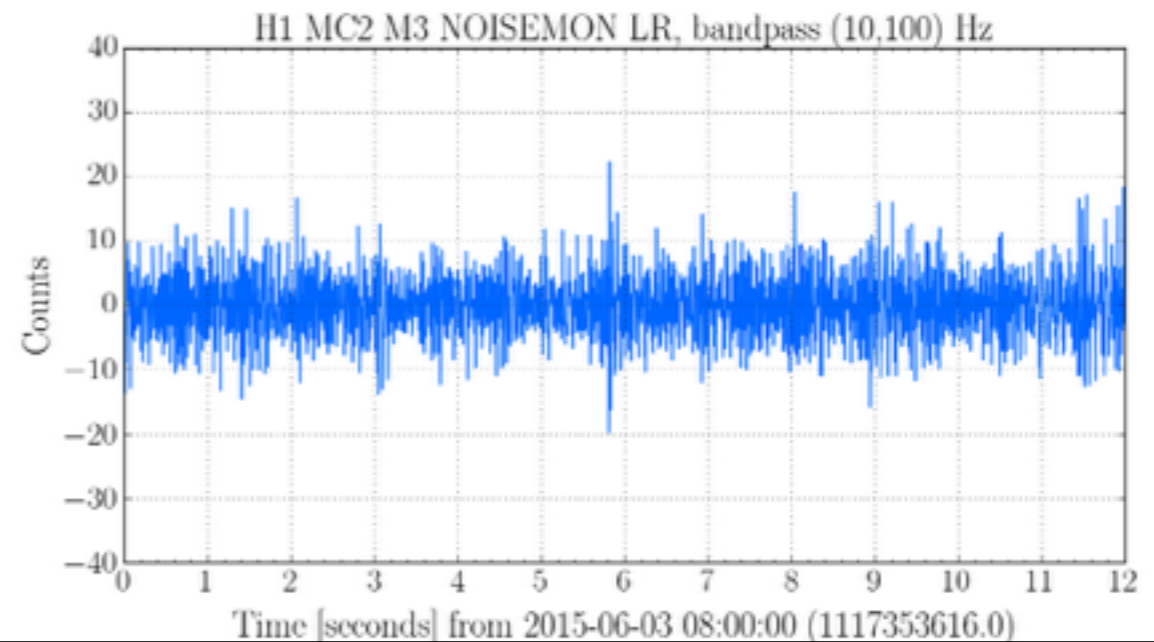

Noisemon before
the DAC autocalibration

Noisemon early in lock
after DAC autocalibration

Noisemon several hours after DAC autocalibration

Unfiltered Noisemon at single zero-crossing Before autocalibration (zoom of first slide)

Unfiltered Noisemon at single zero-crossing After autocalibration (zoom of third slide)