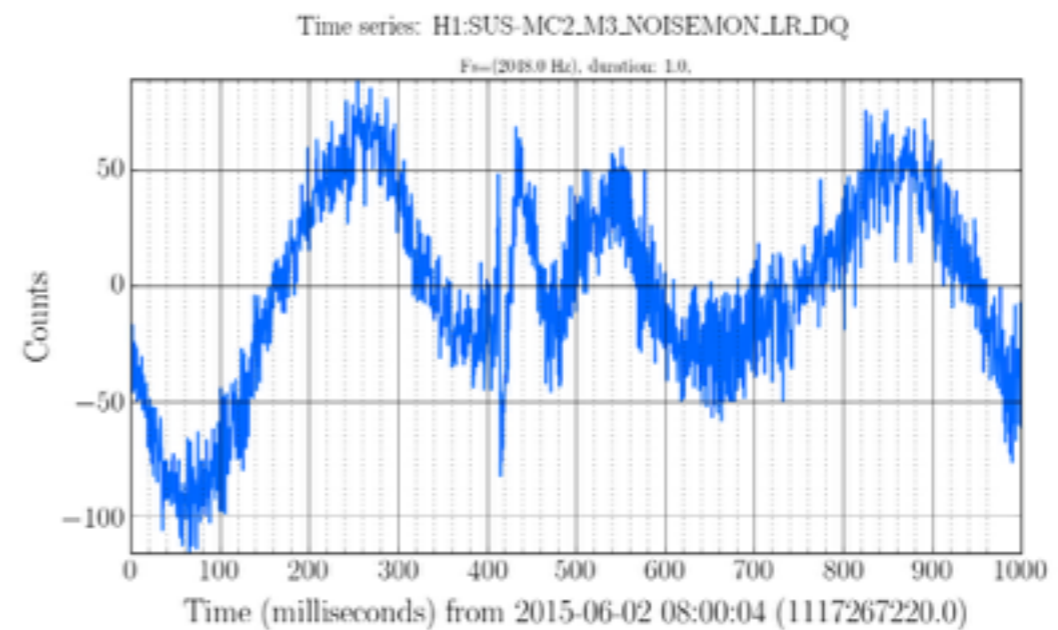

Noisemon before
the DAC autocalibration

Noisemon early in lock
after DAC autocalibration

Noisemon several hours after DAC autocalibration

Unfiltered Noisemon at single zero-crossing Before autocalibration (zoom of first slide)

Unfiltered Noisemon at single zero-crossing After autocalibration (zoom of third slide)