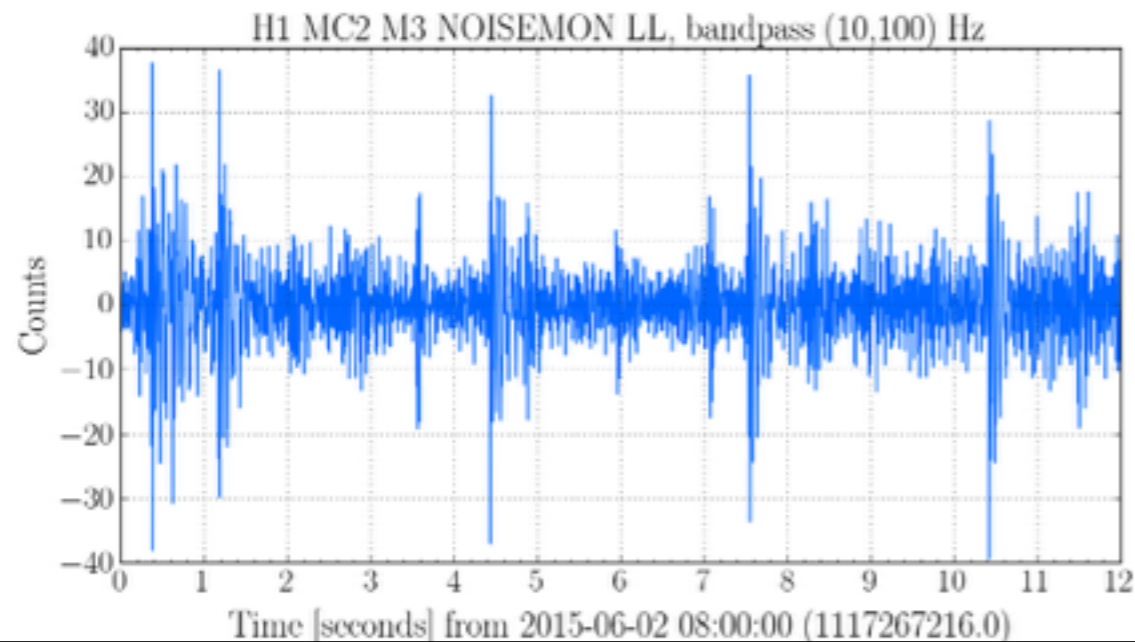

Noisemon before
the DAC autocalibration

Noisemon early in lock
after DAC autocalibration

Noisemon several hours after DAC autocalibration

Unfiltered Noisemon at single zero-crossing Before autocalibration (zoom of first slide)

Unfiltered Noisemon at single zero-crossing After autocalibration (zoom of third slide)