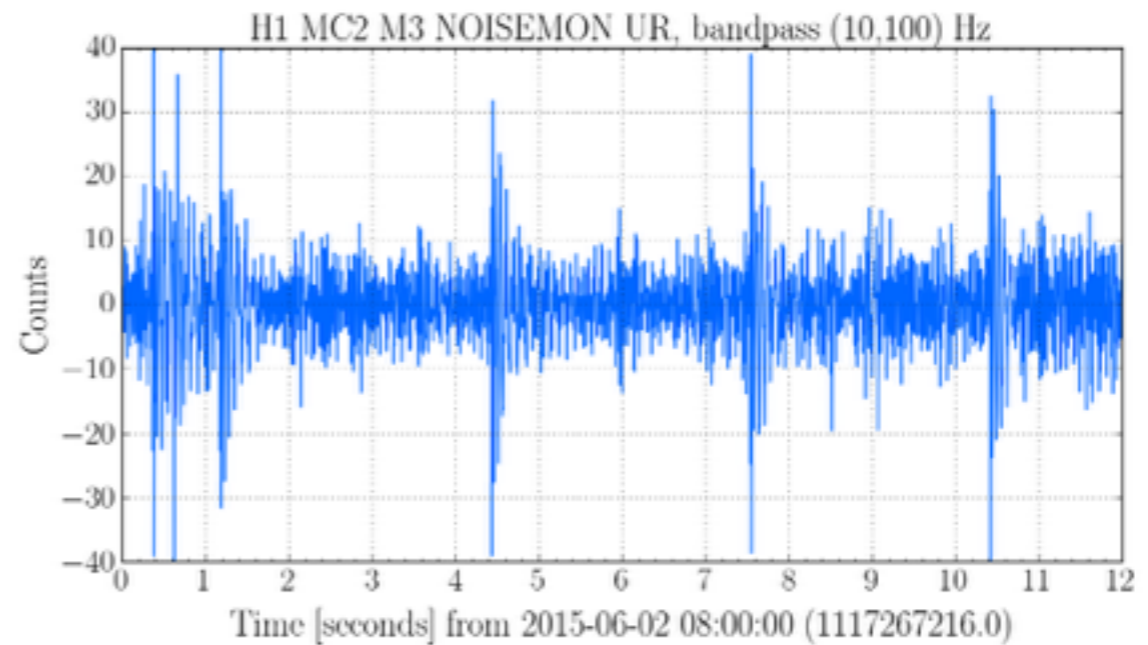

Noisemon before
the DAC autocalibration

Noisemon early in lock
after DAC autocalibration

Noisemon several hours after DAC autocalibration

Unfiltered Noisemon at single zero-crossing Before autocalibration (zoom of first slide)

Unfiltered Noisemon at single zero-crossing After autocalibration (zoom of third slide)