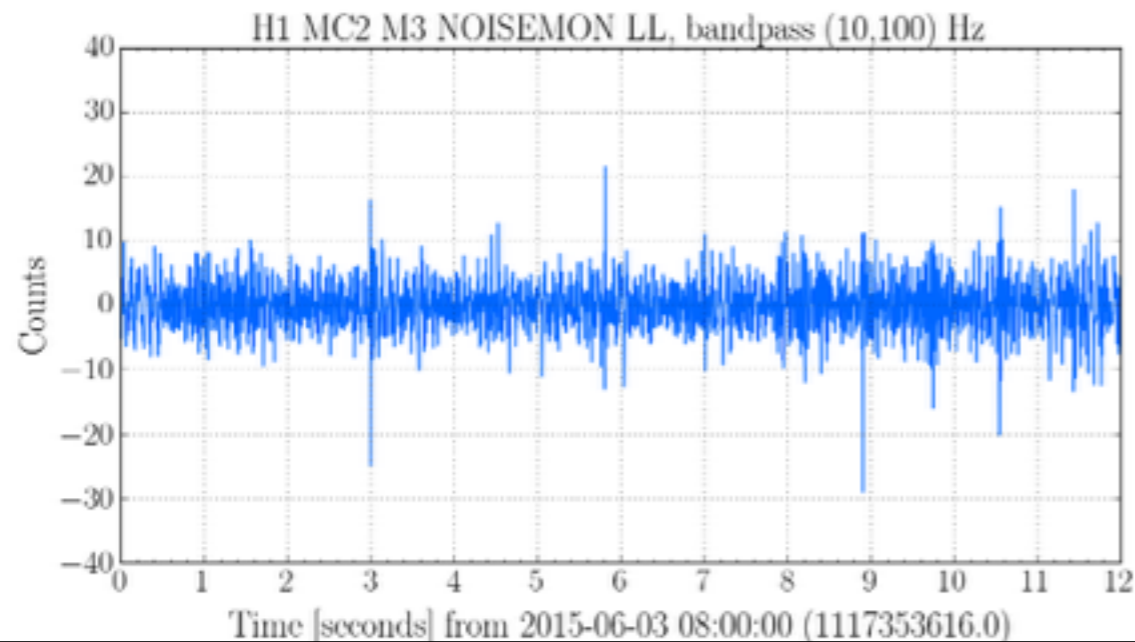

Noisemon before
the DAC autocalibration

Noisemon early in lock
after DAC autocalibration

Noisemon several hours after DAC autocalibration

Unfiltered Noisemon at single zero-crossing Before autocalibration (zoom of first slide)

Unfiltered Noisemon at single zero-crossing After autocalibration (zoom of third slide)