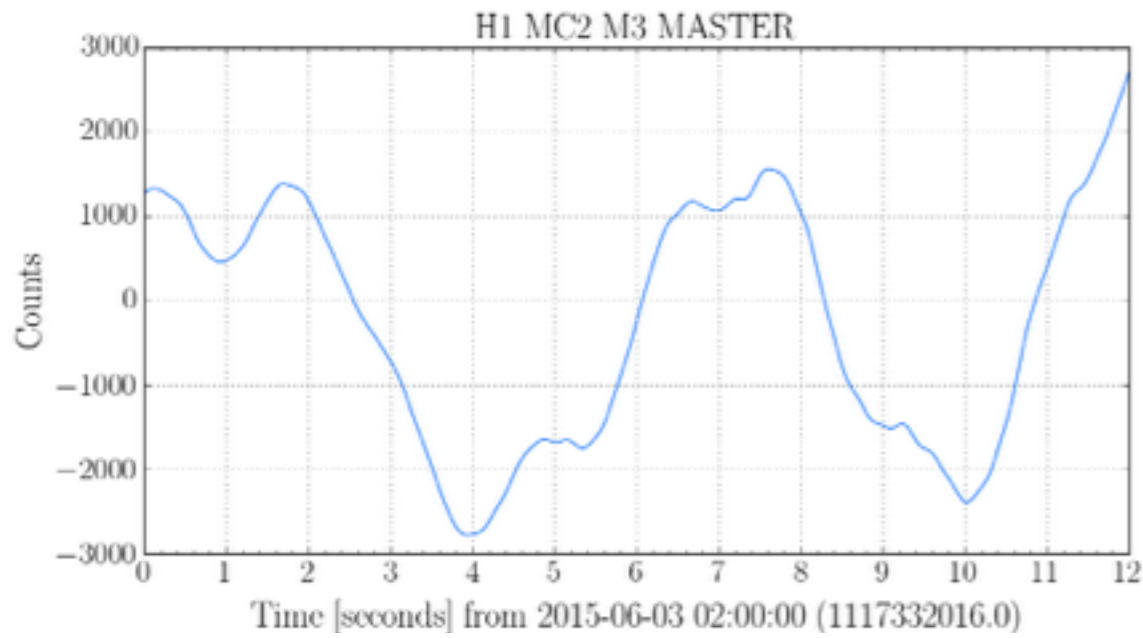

Noisemon before
the DAC autocalibration

Noisemon early in lock
after DAC autocalibration

Noisemon several hours after DAC autocalibration

Unfiltered Noisemon at single zero-crossing Before autocalibration (zoom of first slide)

Unfiltered Noisemon at single zero-crossing After autocalibration (zoom of third slide)