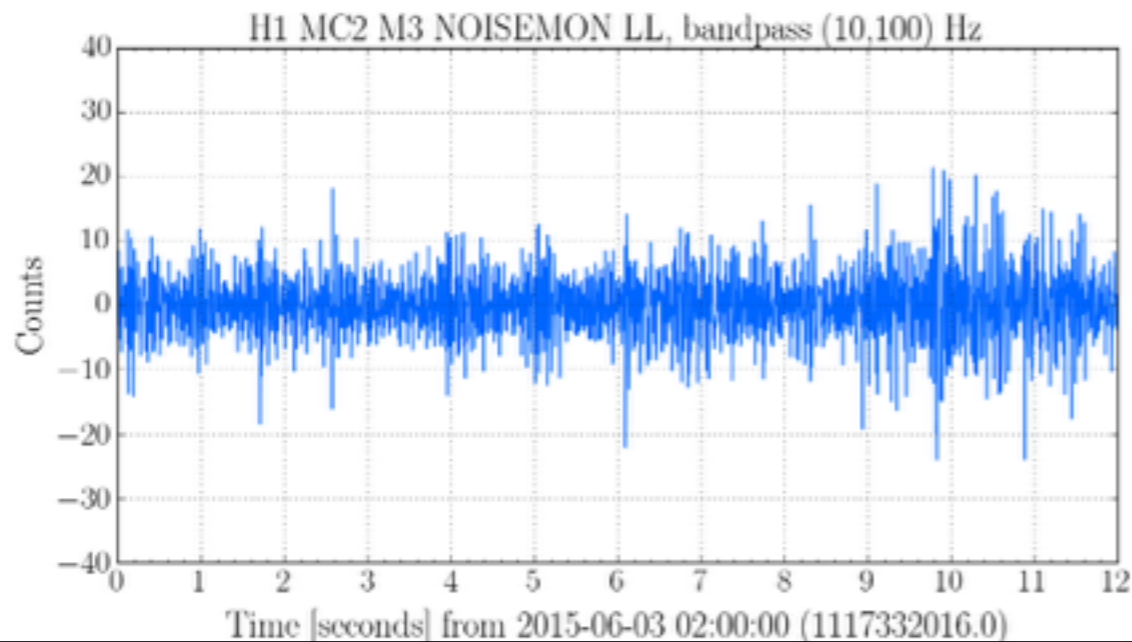

Noisemon before
the DAC autocalibration

Noisemon early in lock
after DAC autocalibration

Noisemon several hours after DAC autocalibration

Unfiltered Noisemon at single zero-crossing Before autocalibration (zoom of first slide)

Unfiltered Noisemon at single zero-crossing After autocalibration (zoom of third slide)