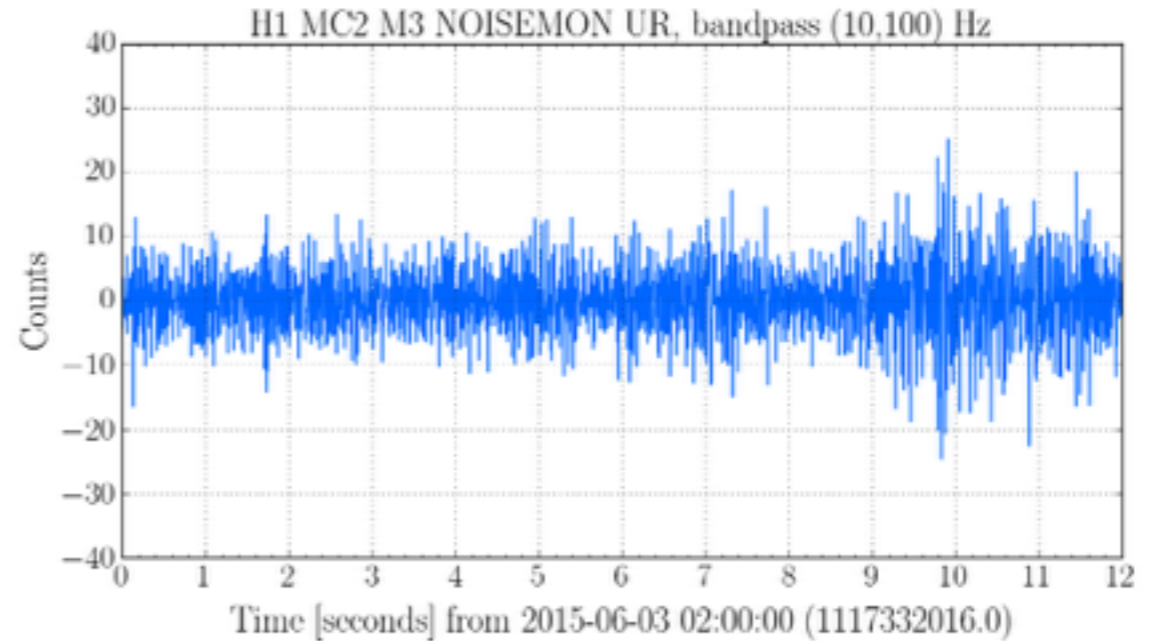

Noisemon before
the DAC autocalibration

Noisemon early in lock
after DAC autocalibration

Noisemon several hours after DAC autocalibration

Unfiltered Noisemon at single zero-crossing Before autocalibration (zoom of first slide)

Unfiltered Noisemon at single zero-crossing After autocalibration (zoom of third slide)