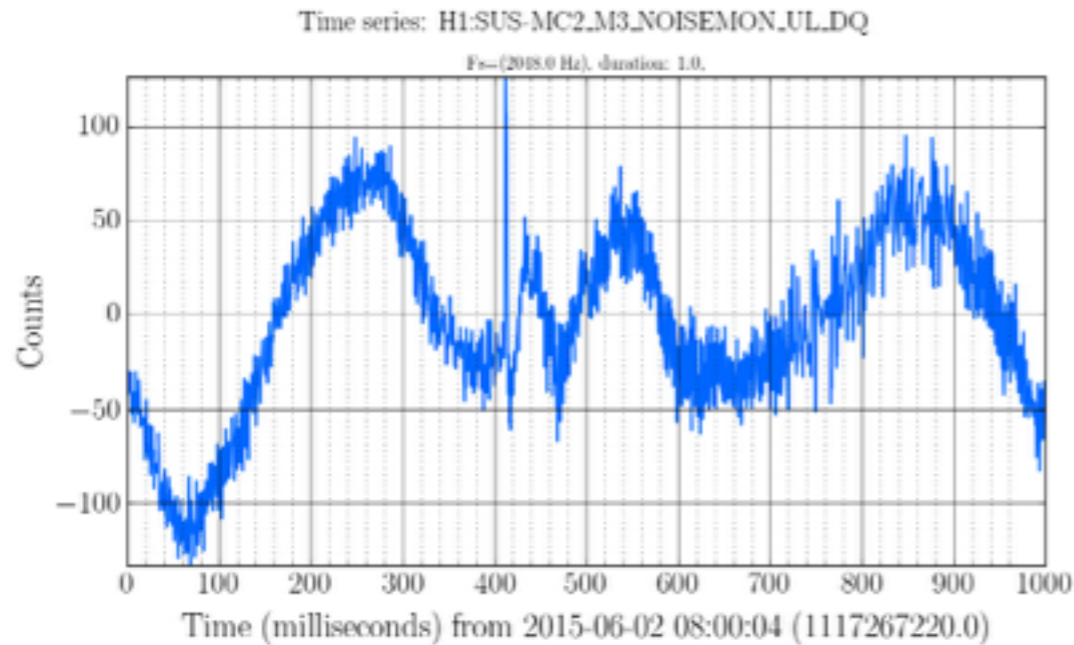

Noisemon before
the DAC autocalibration

Noisemon early in lock
after DAC autocalibration

Noisemon several hours after DAC autocalibration

Unfiltered Noisemon at single zero-crossing Before autocalibration (zoom of first slide)

Unfiltered Noisemon at single zero-crossing After autocalibration (zoom of third slide)