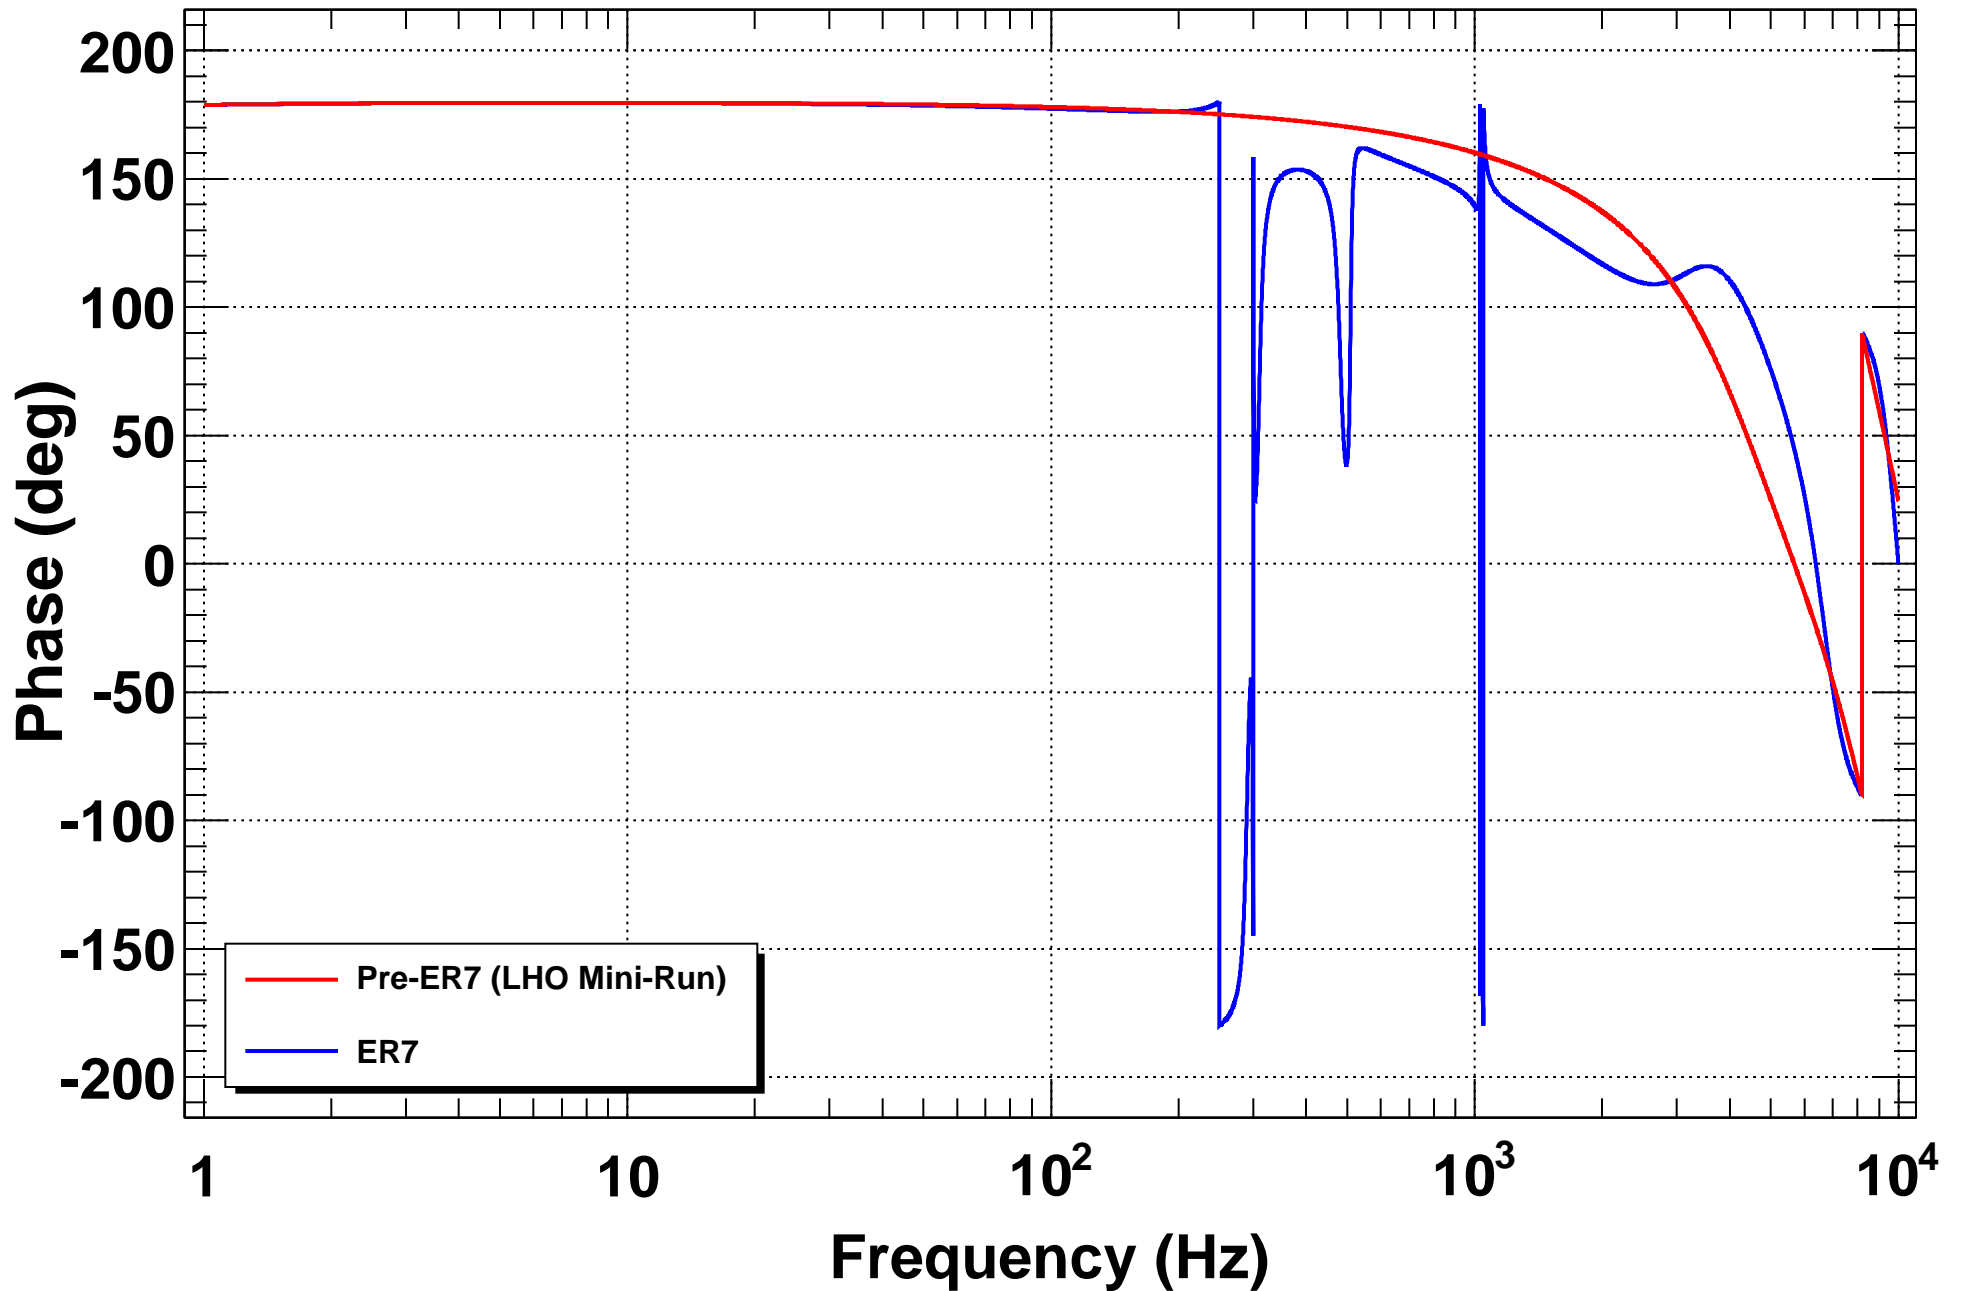

H1 CAL INJ HARDWARE Inverse Actuation Function Filter

***T0=08/06/2015 23:36:08**

H1CALCS.txt

H1 CAL INJ HARDWARE Inverse Actuation Function Filter

***T0=08/06/2015 23:36:08**

H1CALCS.txt