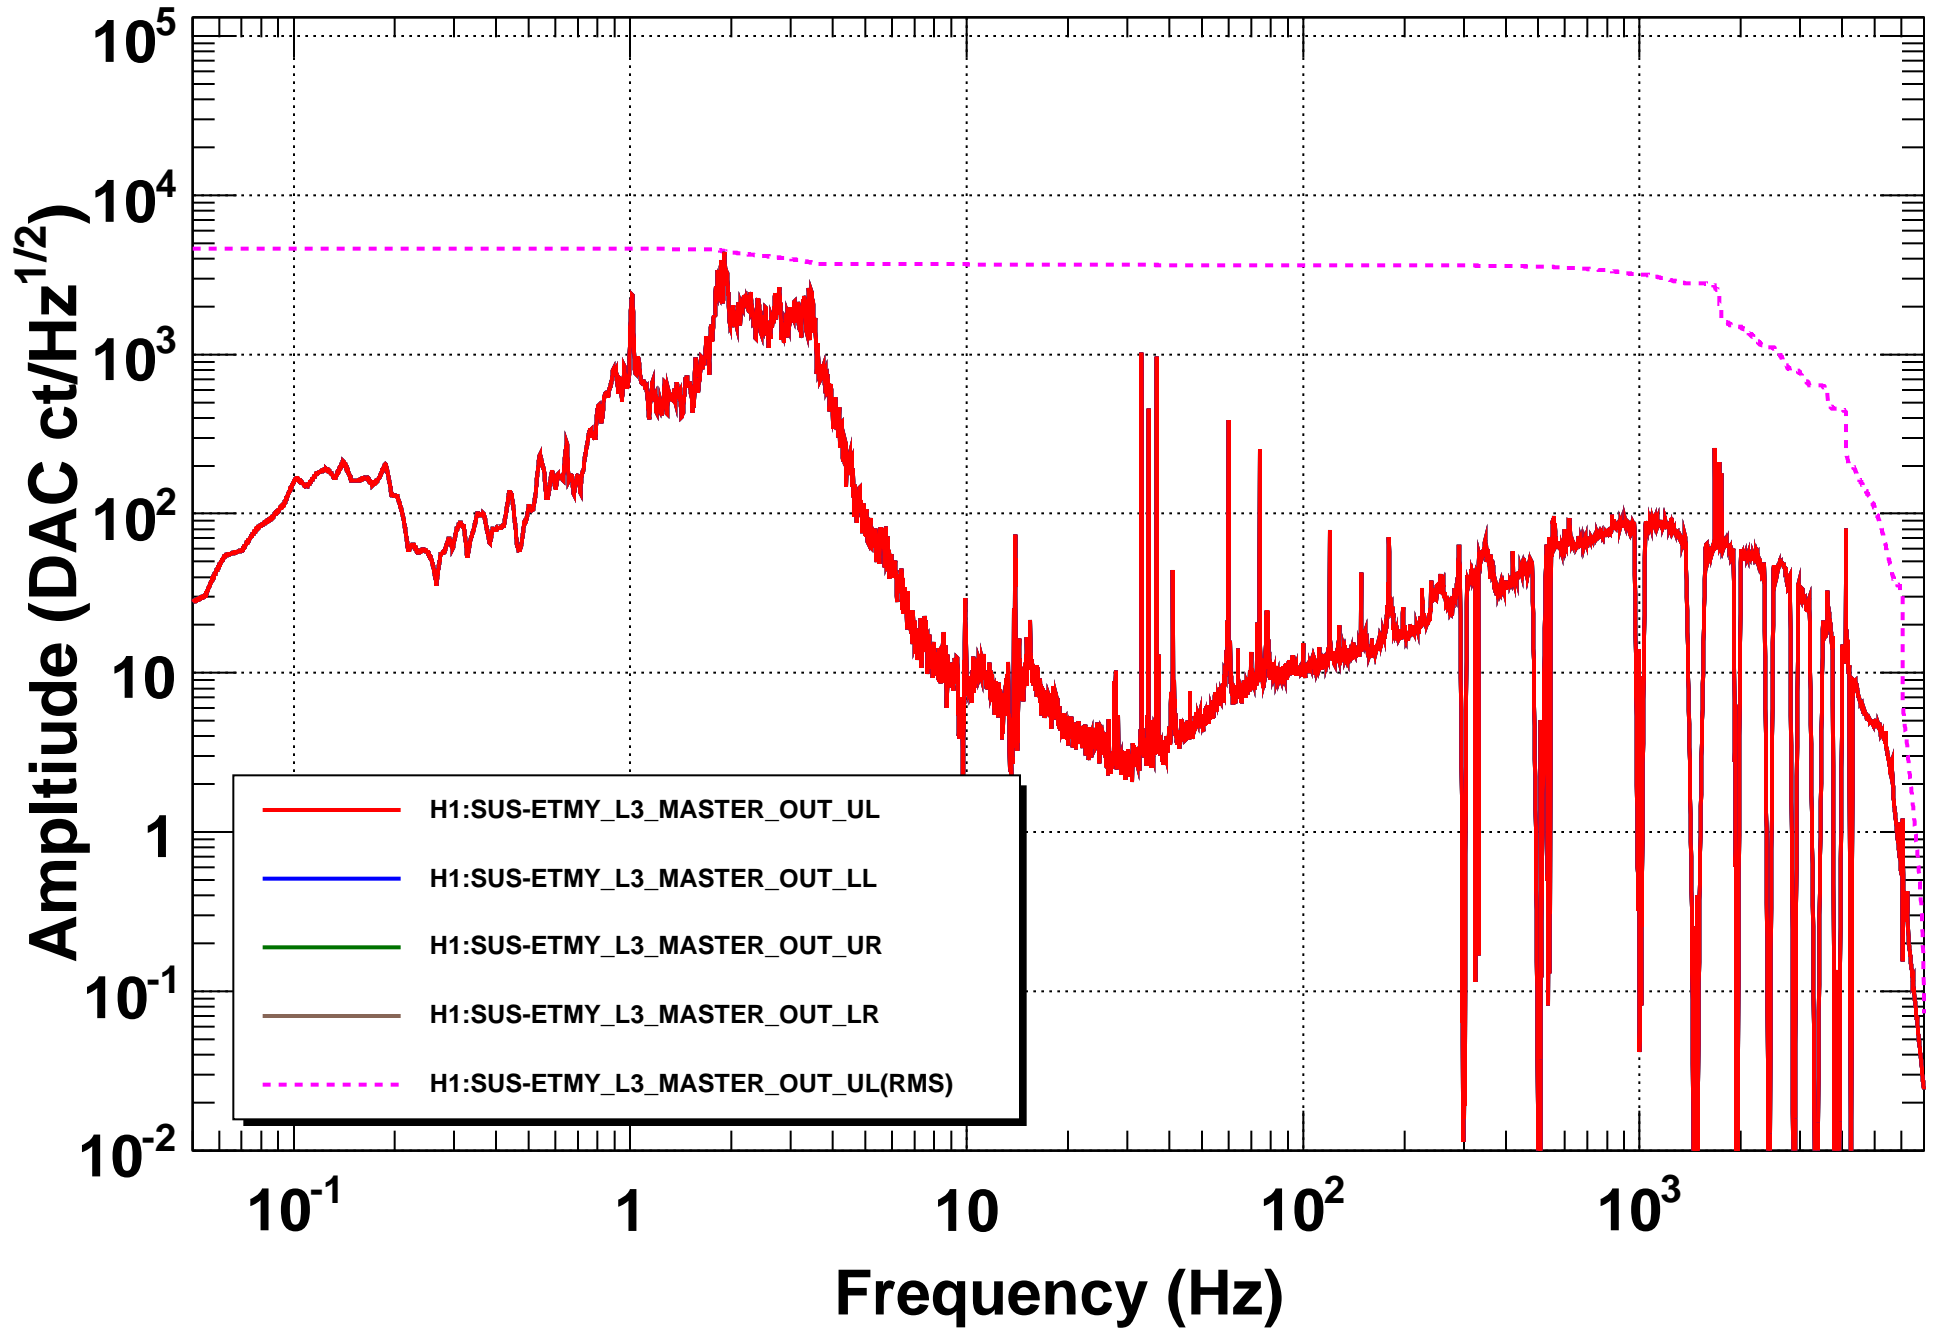

H1 SUS ETMY L2/PUM DAC Drive Request ASD

T0=26/07/2015 18:52:01

Avg=10/Bin=89L

BW=0.0117098

H1 SUS ETMY L3/TST DAC Drive Request ASD

T0=26/07/2015 18:52:01

Avg=10/Bin=89L

BW=0.0117098