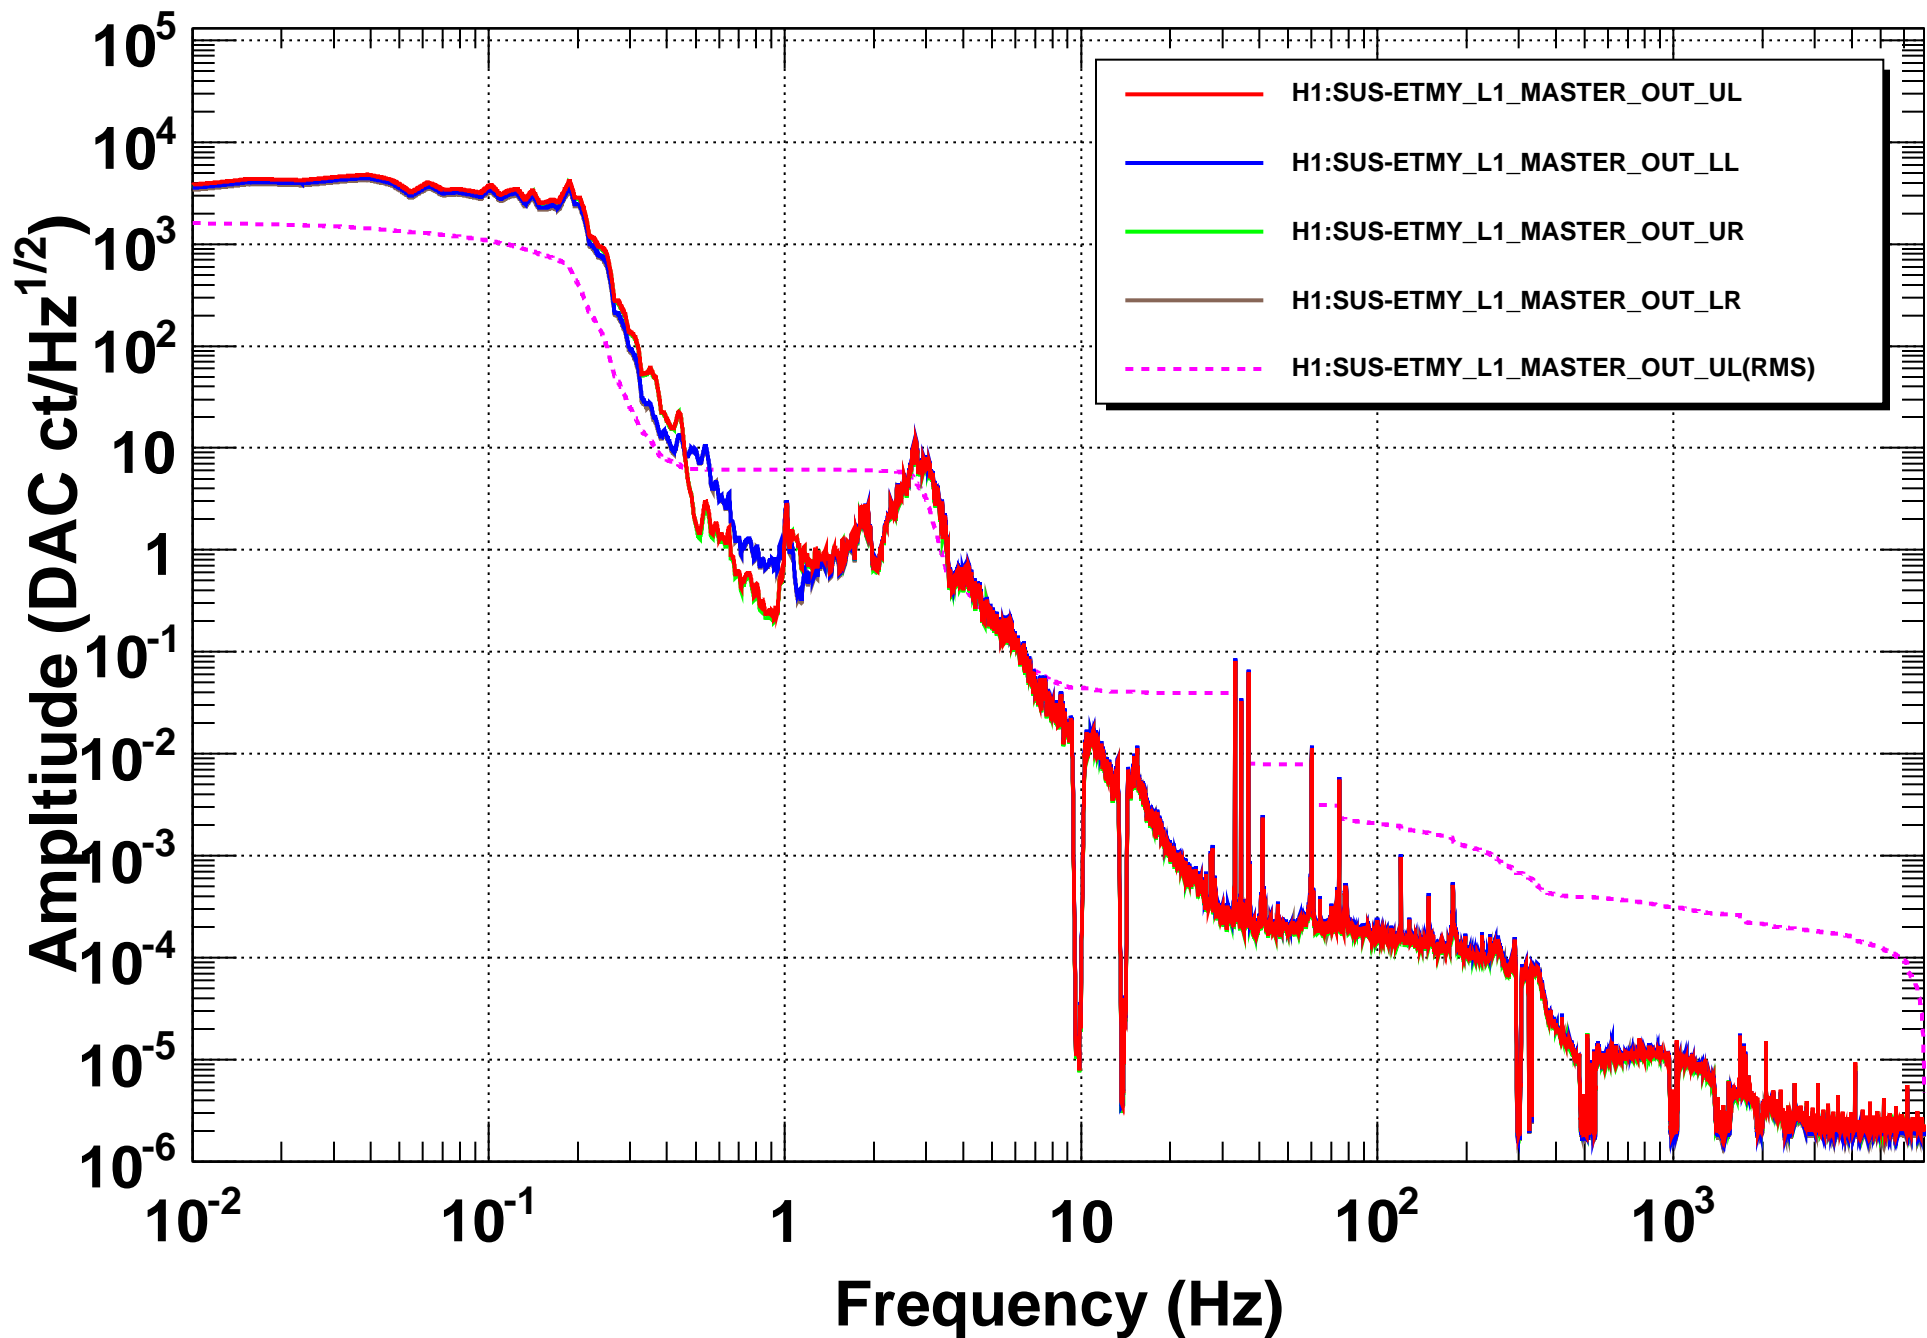

H1 SUS ETMY DAC Drive Request Comparison ASD

T0=26/07/2015 18:52:01

Avg=10/Bin=89L

BW=0.0117098

H1 SUS ETMY L1/UIM DAC Drive Request ASD

T0=26/07/2015 18:52:01

Avg=10/Bin=89L

BW=0.0117098

H1 SUS ETMY L2/PUM DAC Drive Request ASD

T0=26/07/2015 18:52:01

Avg=10/Bin=89L

BW=0.0117098

H1 SUS ETMY L3/TST DAC Drive Request ASD

T0=26/07/2015 18:52:01

Avg=10/Bin=89L

BW=0.0117098