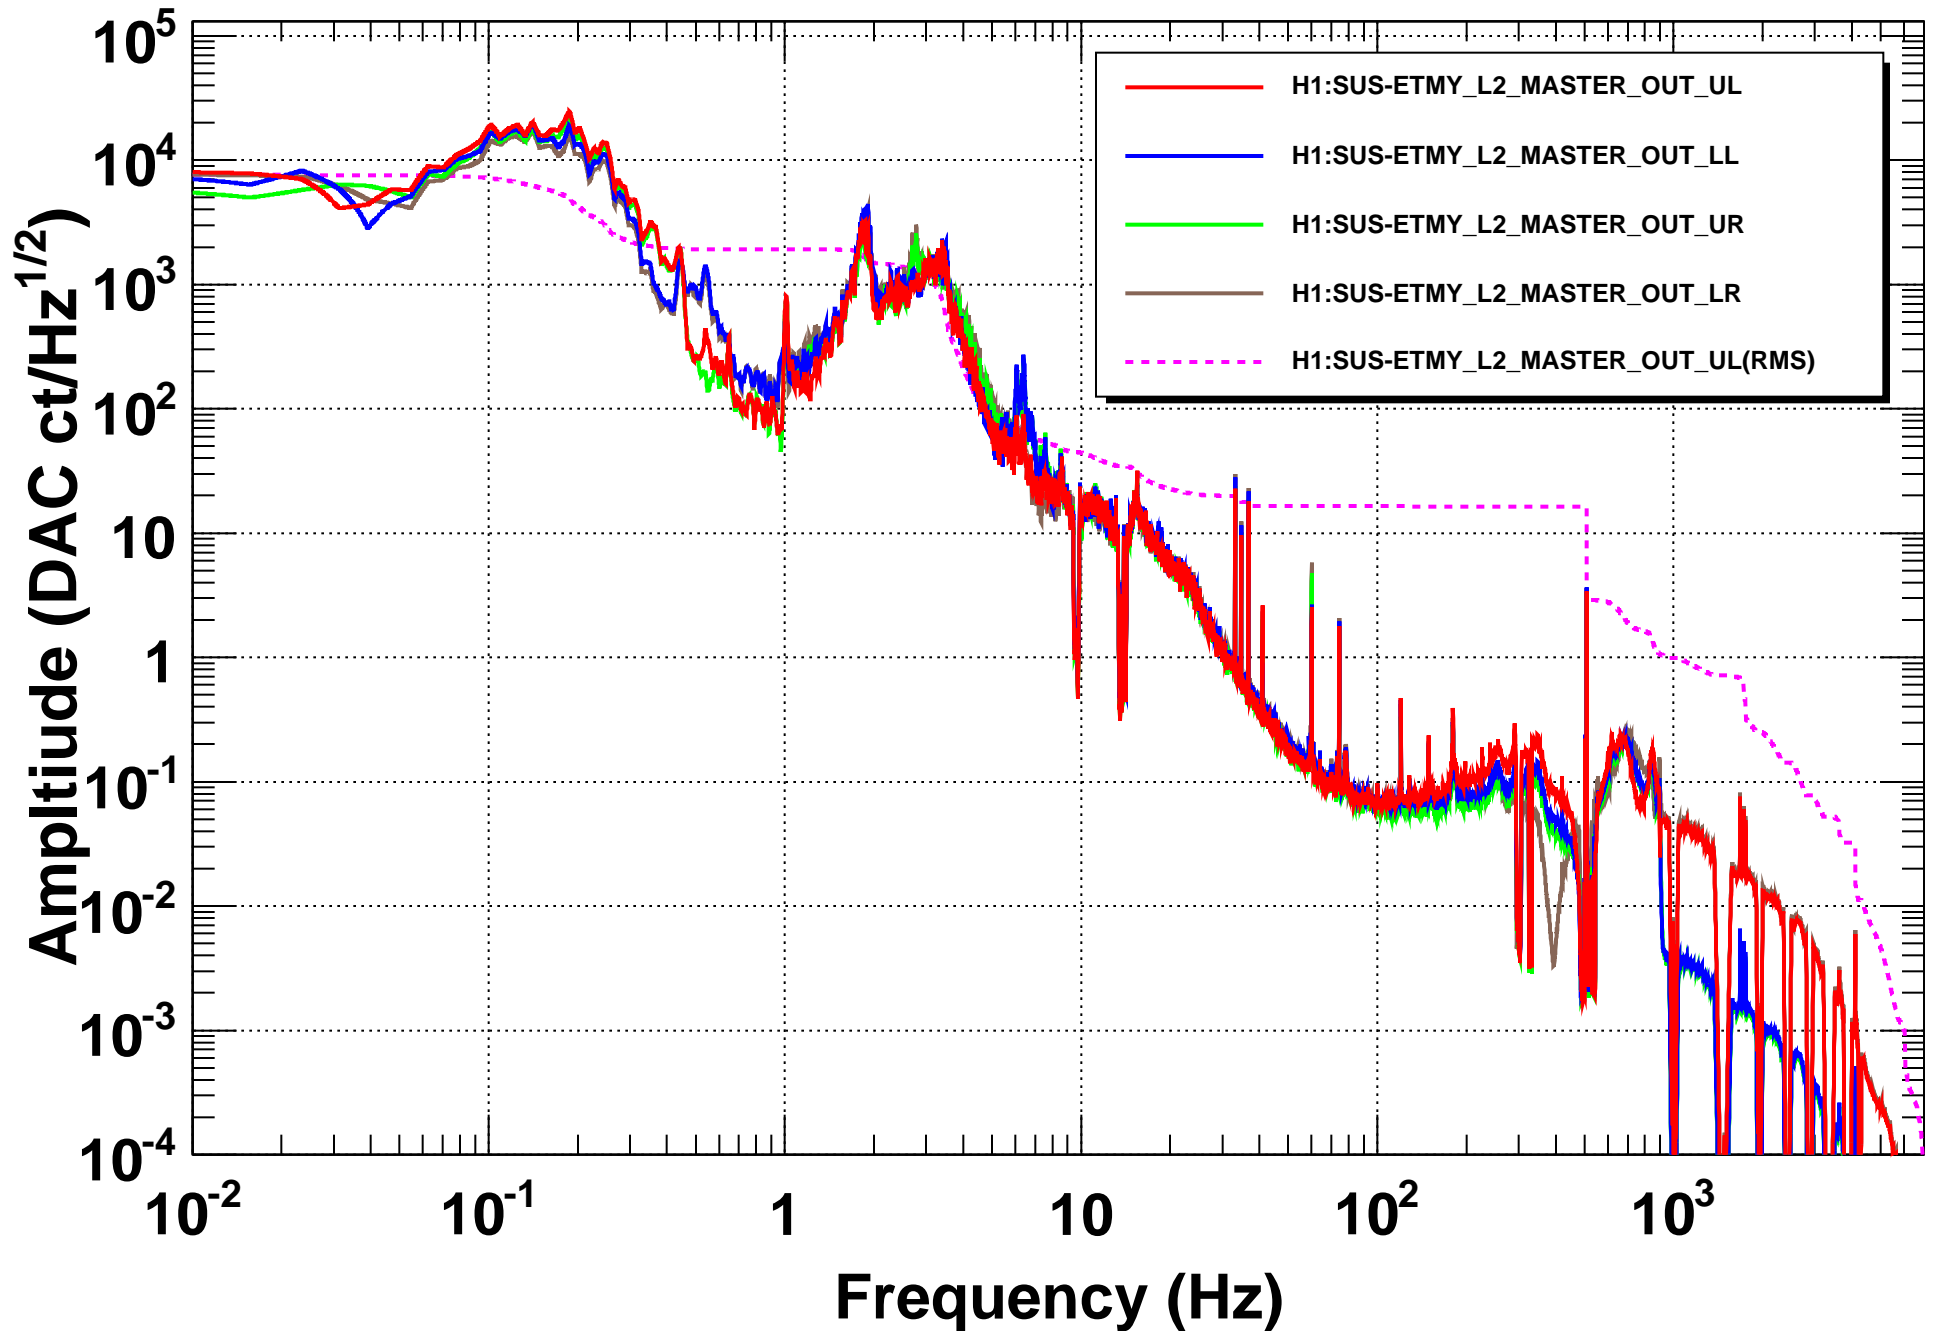

H1 SUS ETMY DAC Drive Request Comparison ASD

T0=26/07/2015 18:52:01

Avg=10/Bin=89L

BW=0.0117098

H1 SUS ETMY L1/UIM DAC Drive Request ASD

T0=26/07/2015 18:52:01

Avg=10/Bin=89L

BW=0.0117098

H1 SUS ETMY L2/PUM DAC Drive Request ASD

T0=26/07/2015 18:52:01

Avg=10/Bin=89L

BW=0.0117098

H1 SUS ETMY L3/TST DAC Drive Request ASD

T0=26/07/2015 18:52:01

Avg=10/Bin=89L

BW=0.0117098