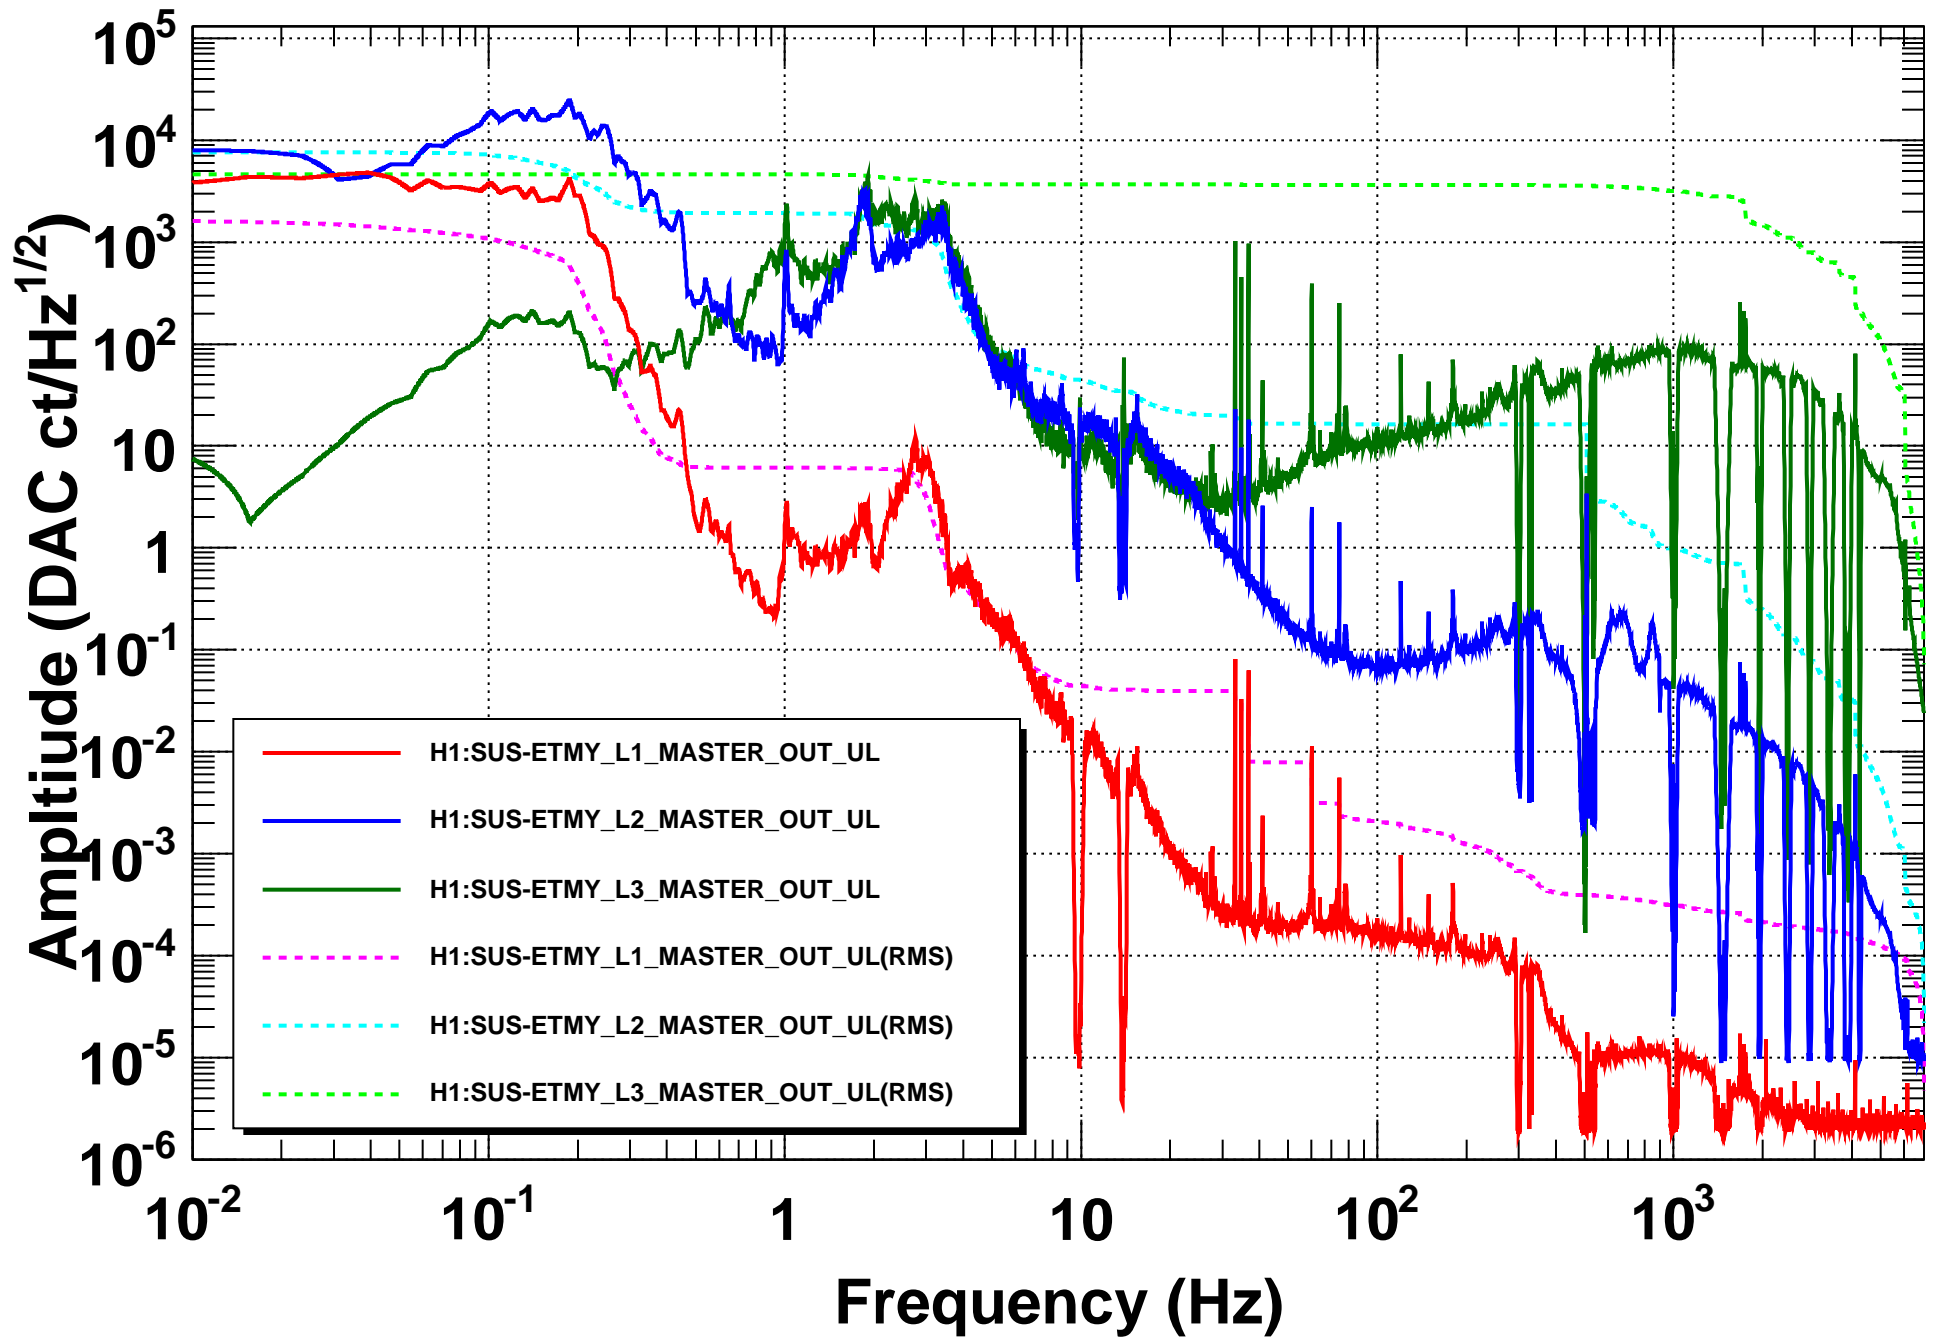

H1 SUS ETMY DAC Drive Request Comparison ASD

T0=26/07/2015 18:52:01

Avg=10/Bin=89L

BW=0.0117098

H1 SUS ETMY L1/UIM DAC Drive Request ASD

T0=26/07/2015 18:52:01

Avg=10/Bin=89L

BW=0.0117098

H1 SUS ETMY L2/PUM DAC Drive Request ASD

T0=26/07/2015 18:52:01

Avg=10/Bin=89L

BW=0.0117098

H1 SUS ETMY L3/TST DAC Drive Request ASD

T0=26/07/2015 18:52:01

Avg=10/Bin=89L

BW=0.0117098