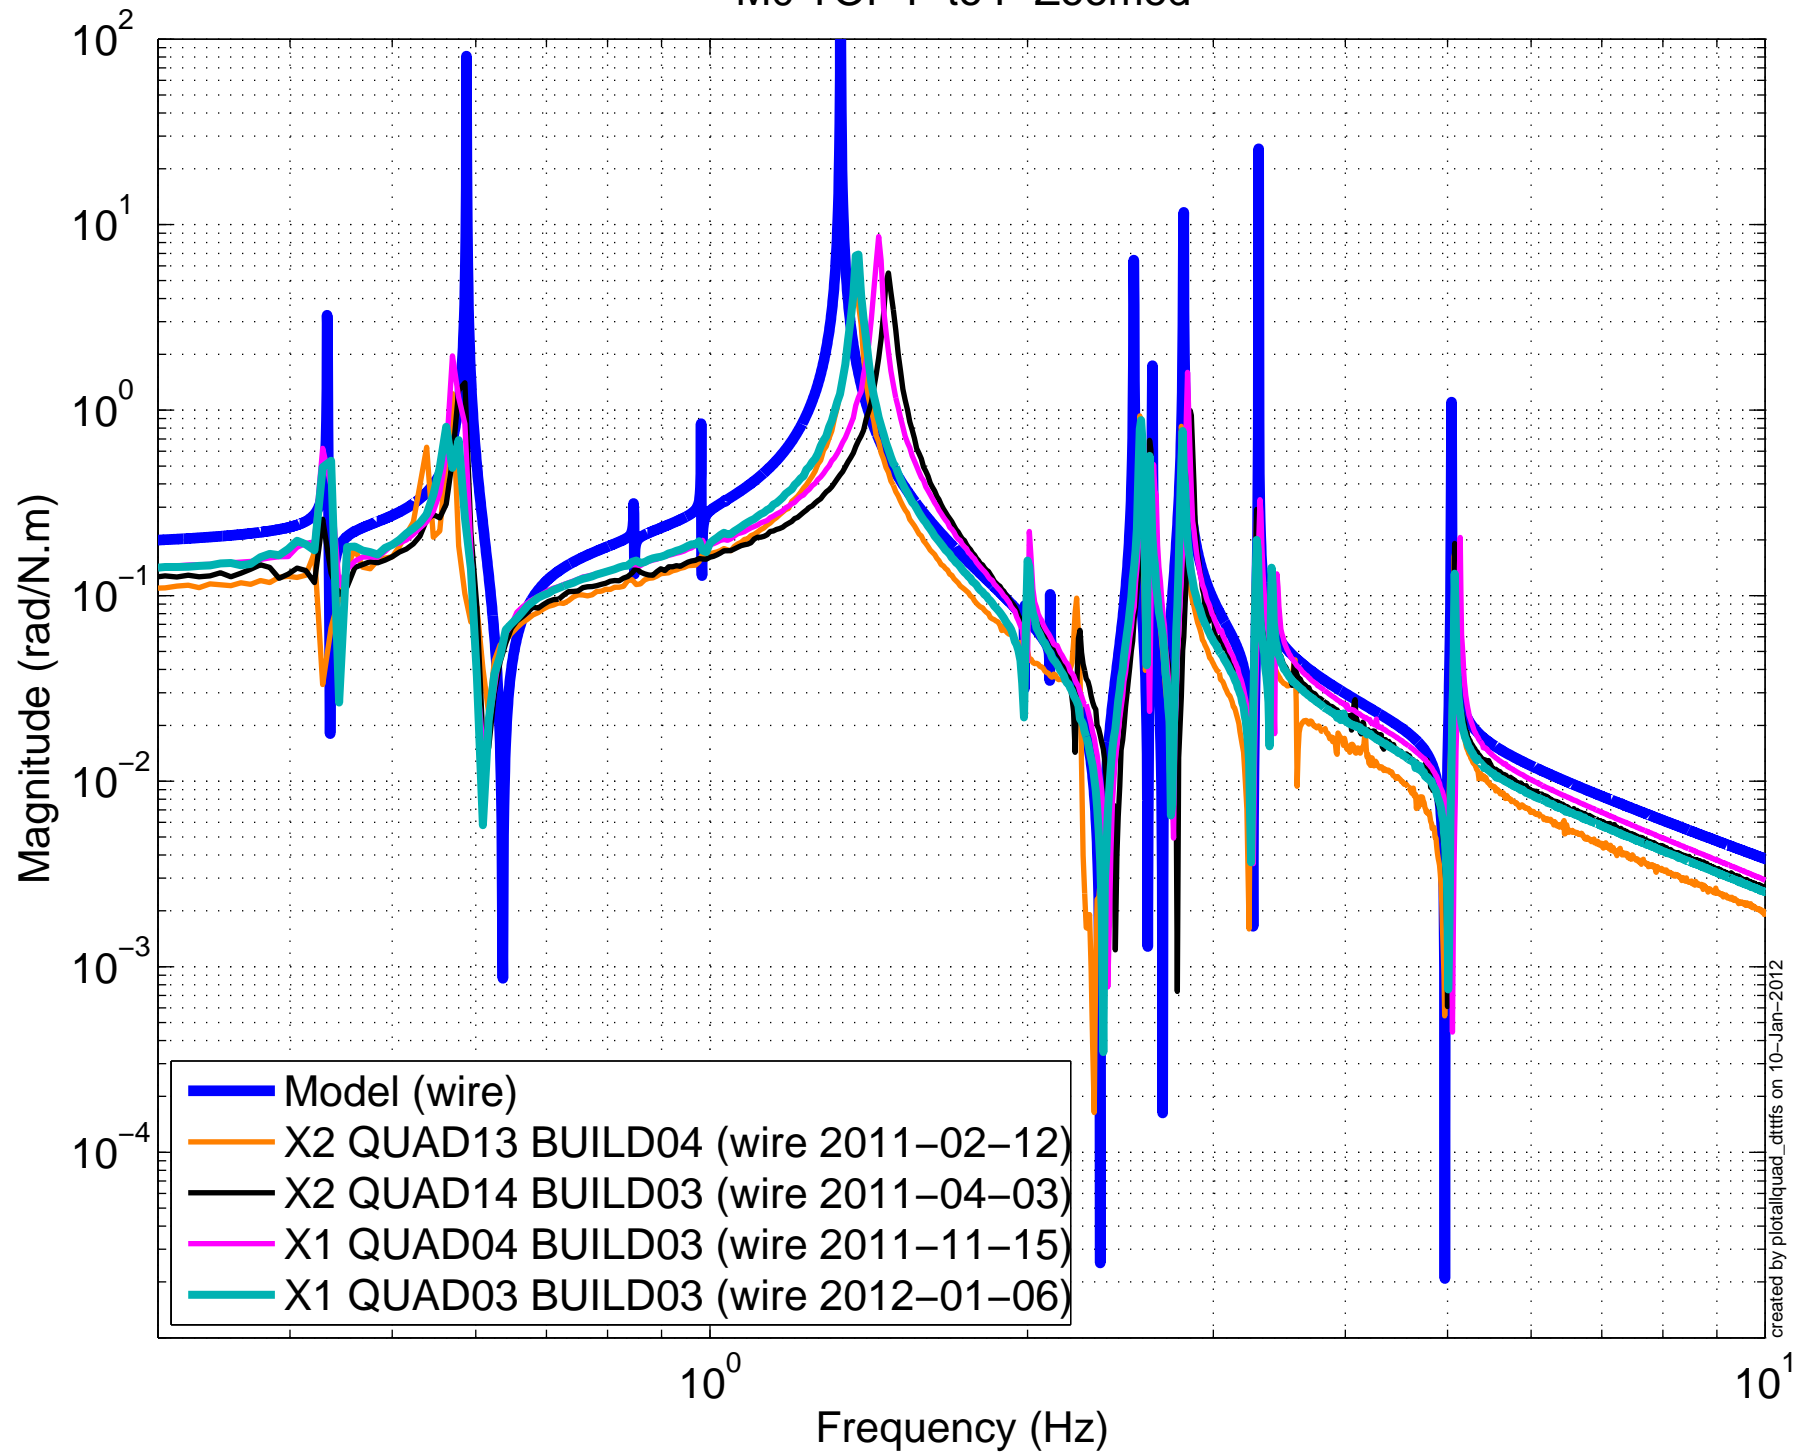

# M0 TOP V to V Zoomed

created by plotallquad\_dttfss on 10-Jan-2012

# M0 TOP R to R Zoomed

M0 TOP P to P Zoomed