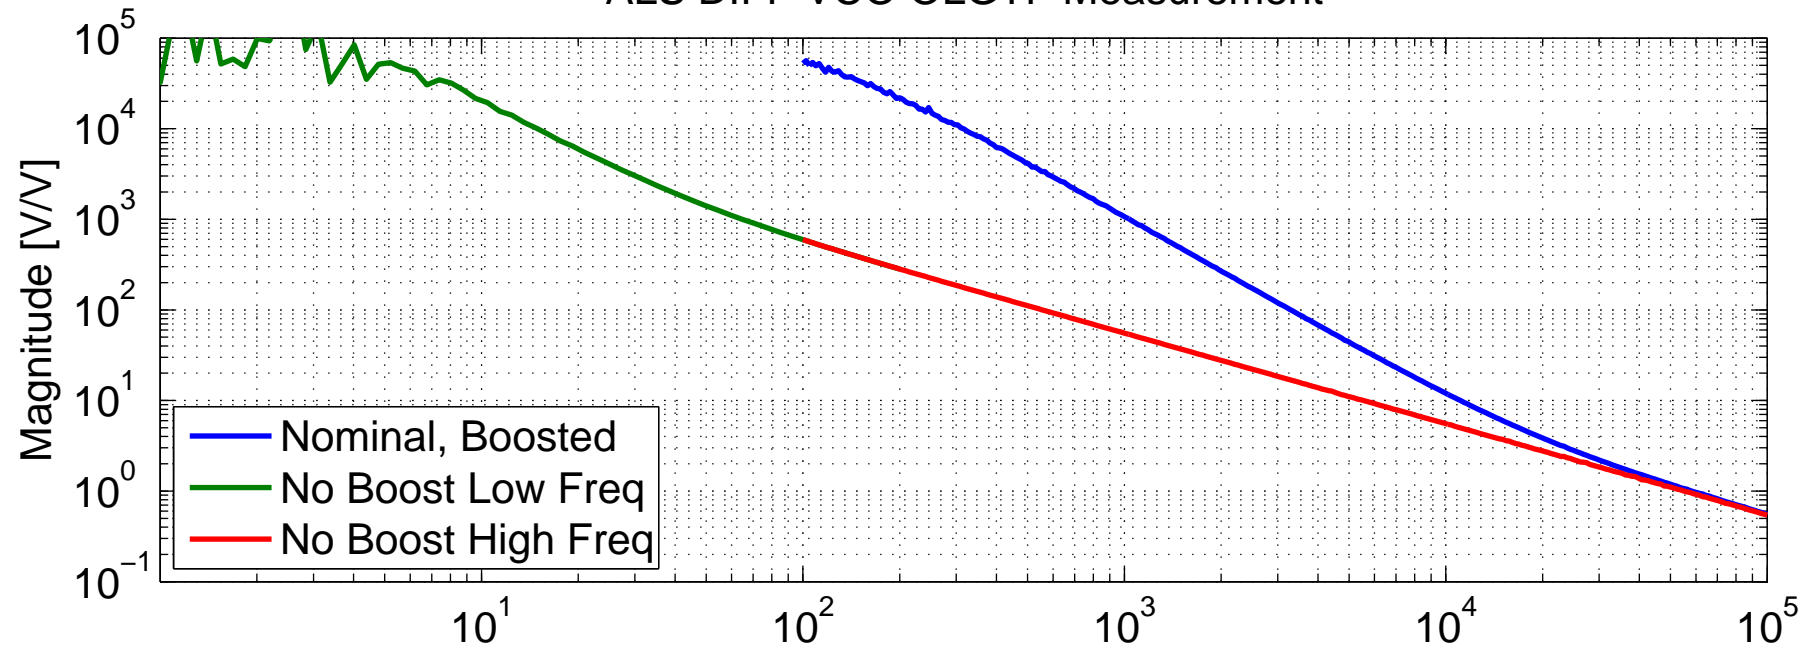

# ALS DIFF VCO OLGTF Measurement

created by ALS\_DIFF\_mode on 09-Aug-2015, C. Cahillane, J. Kissel