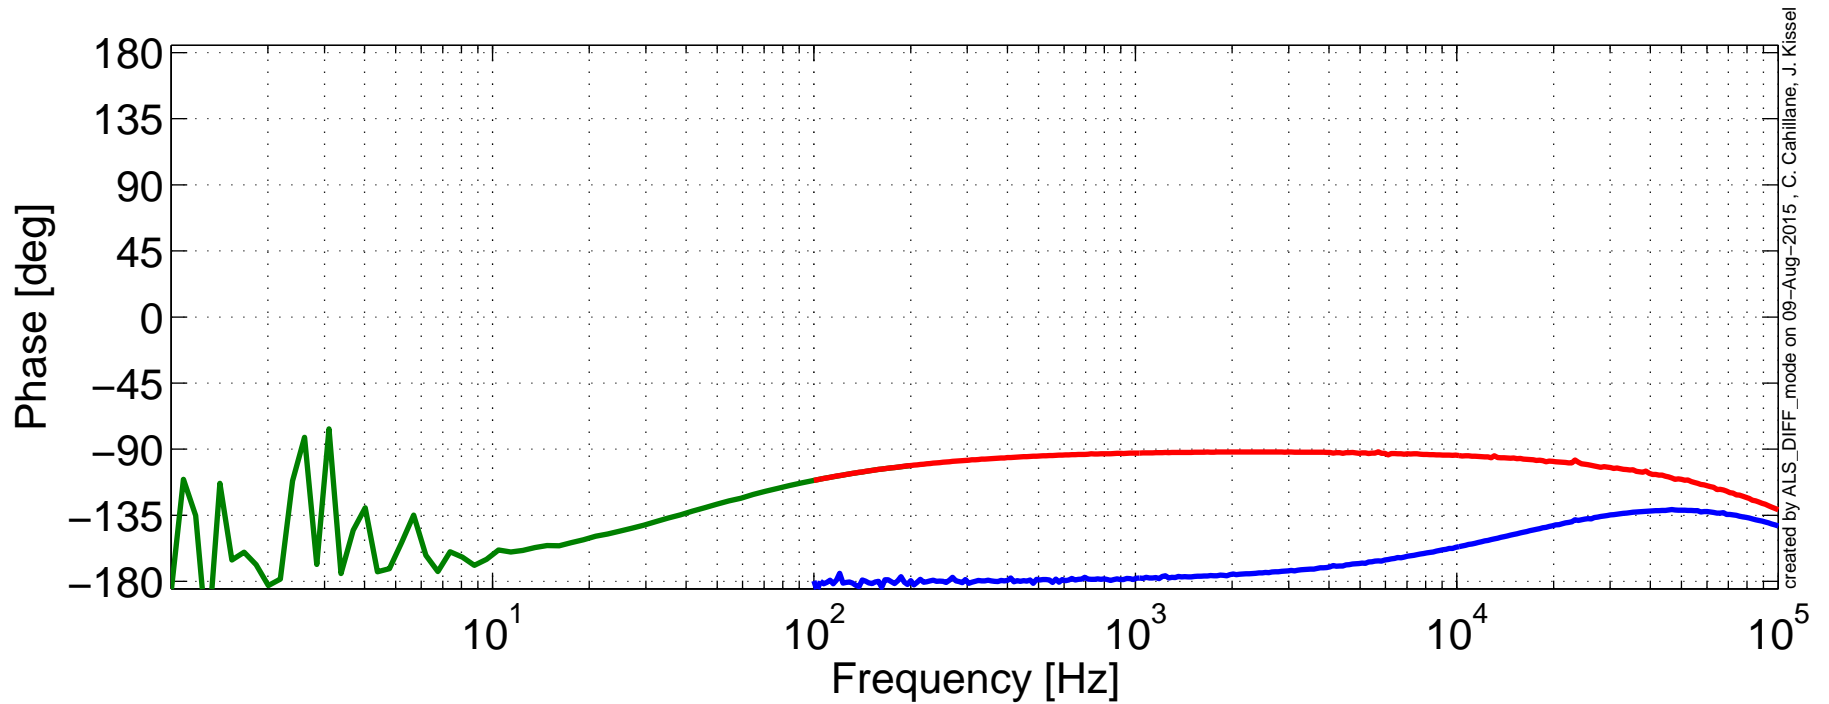

# ALS DIFF VCO OLGTF Measurement

created by ALS\_DIFF\_mode on 09-Aug-2015, C. Cahillane, J. Kissel