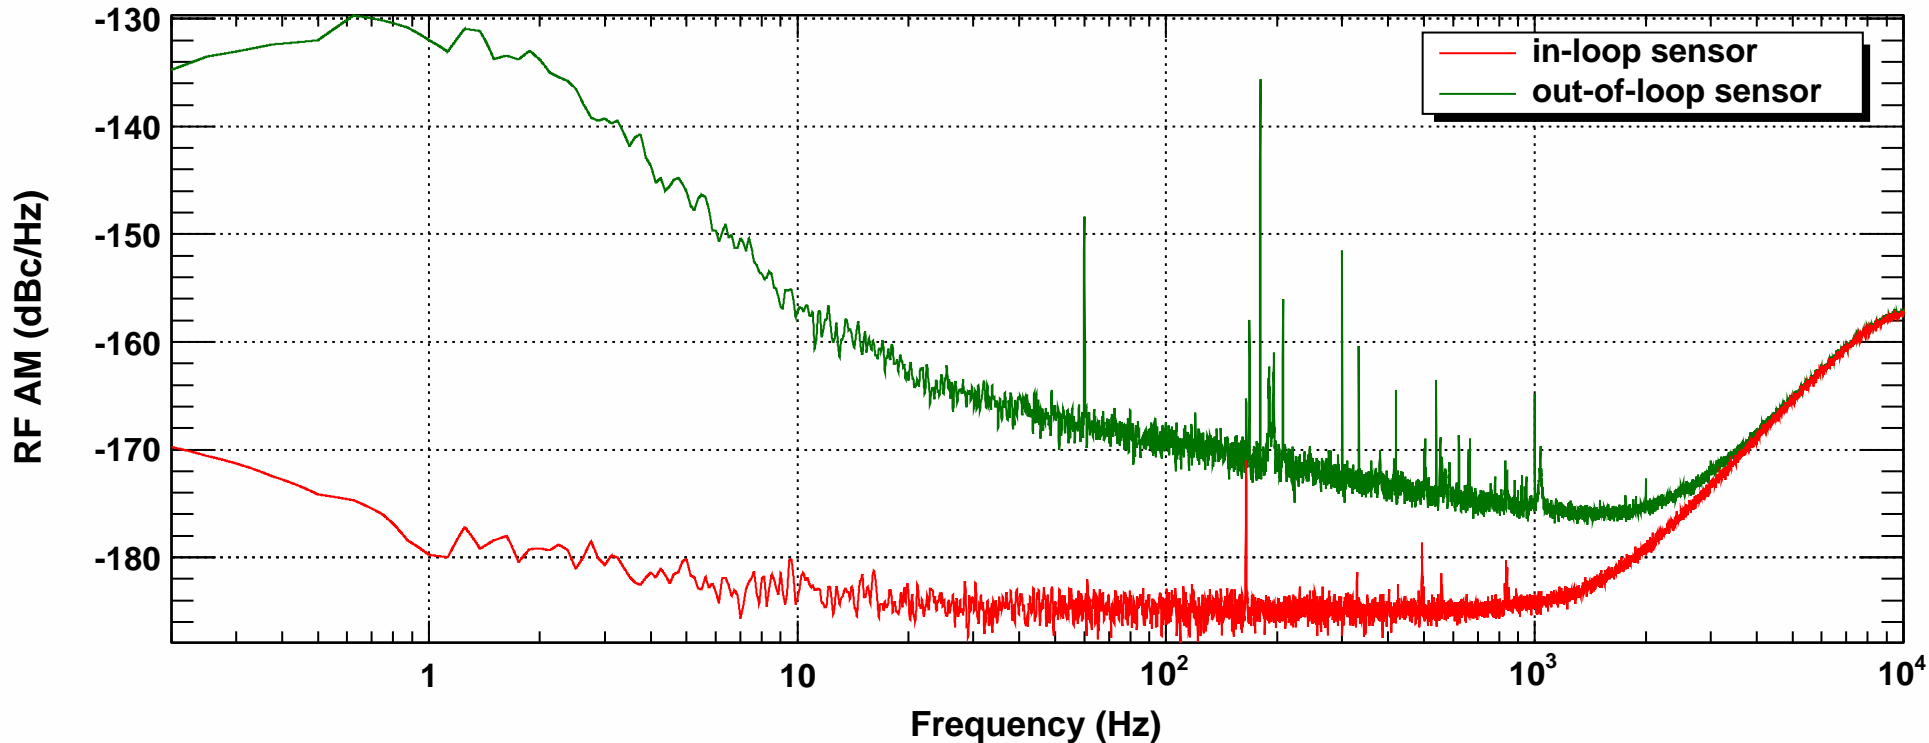

45.5MHz EOM Driver at 23.2dBm

T0=11/08/2015 01:43:51

Avg=20/Bin=8L

BW=0.187465