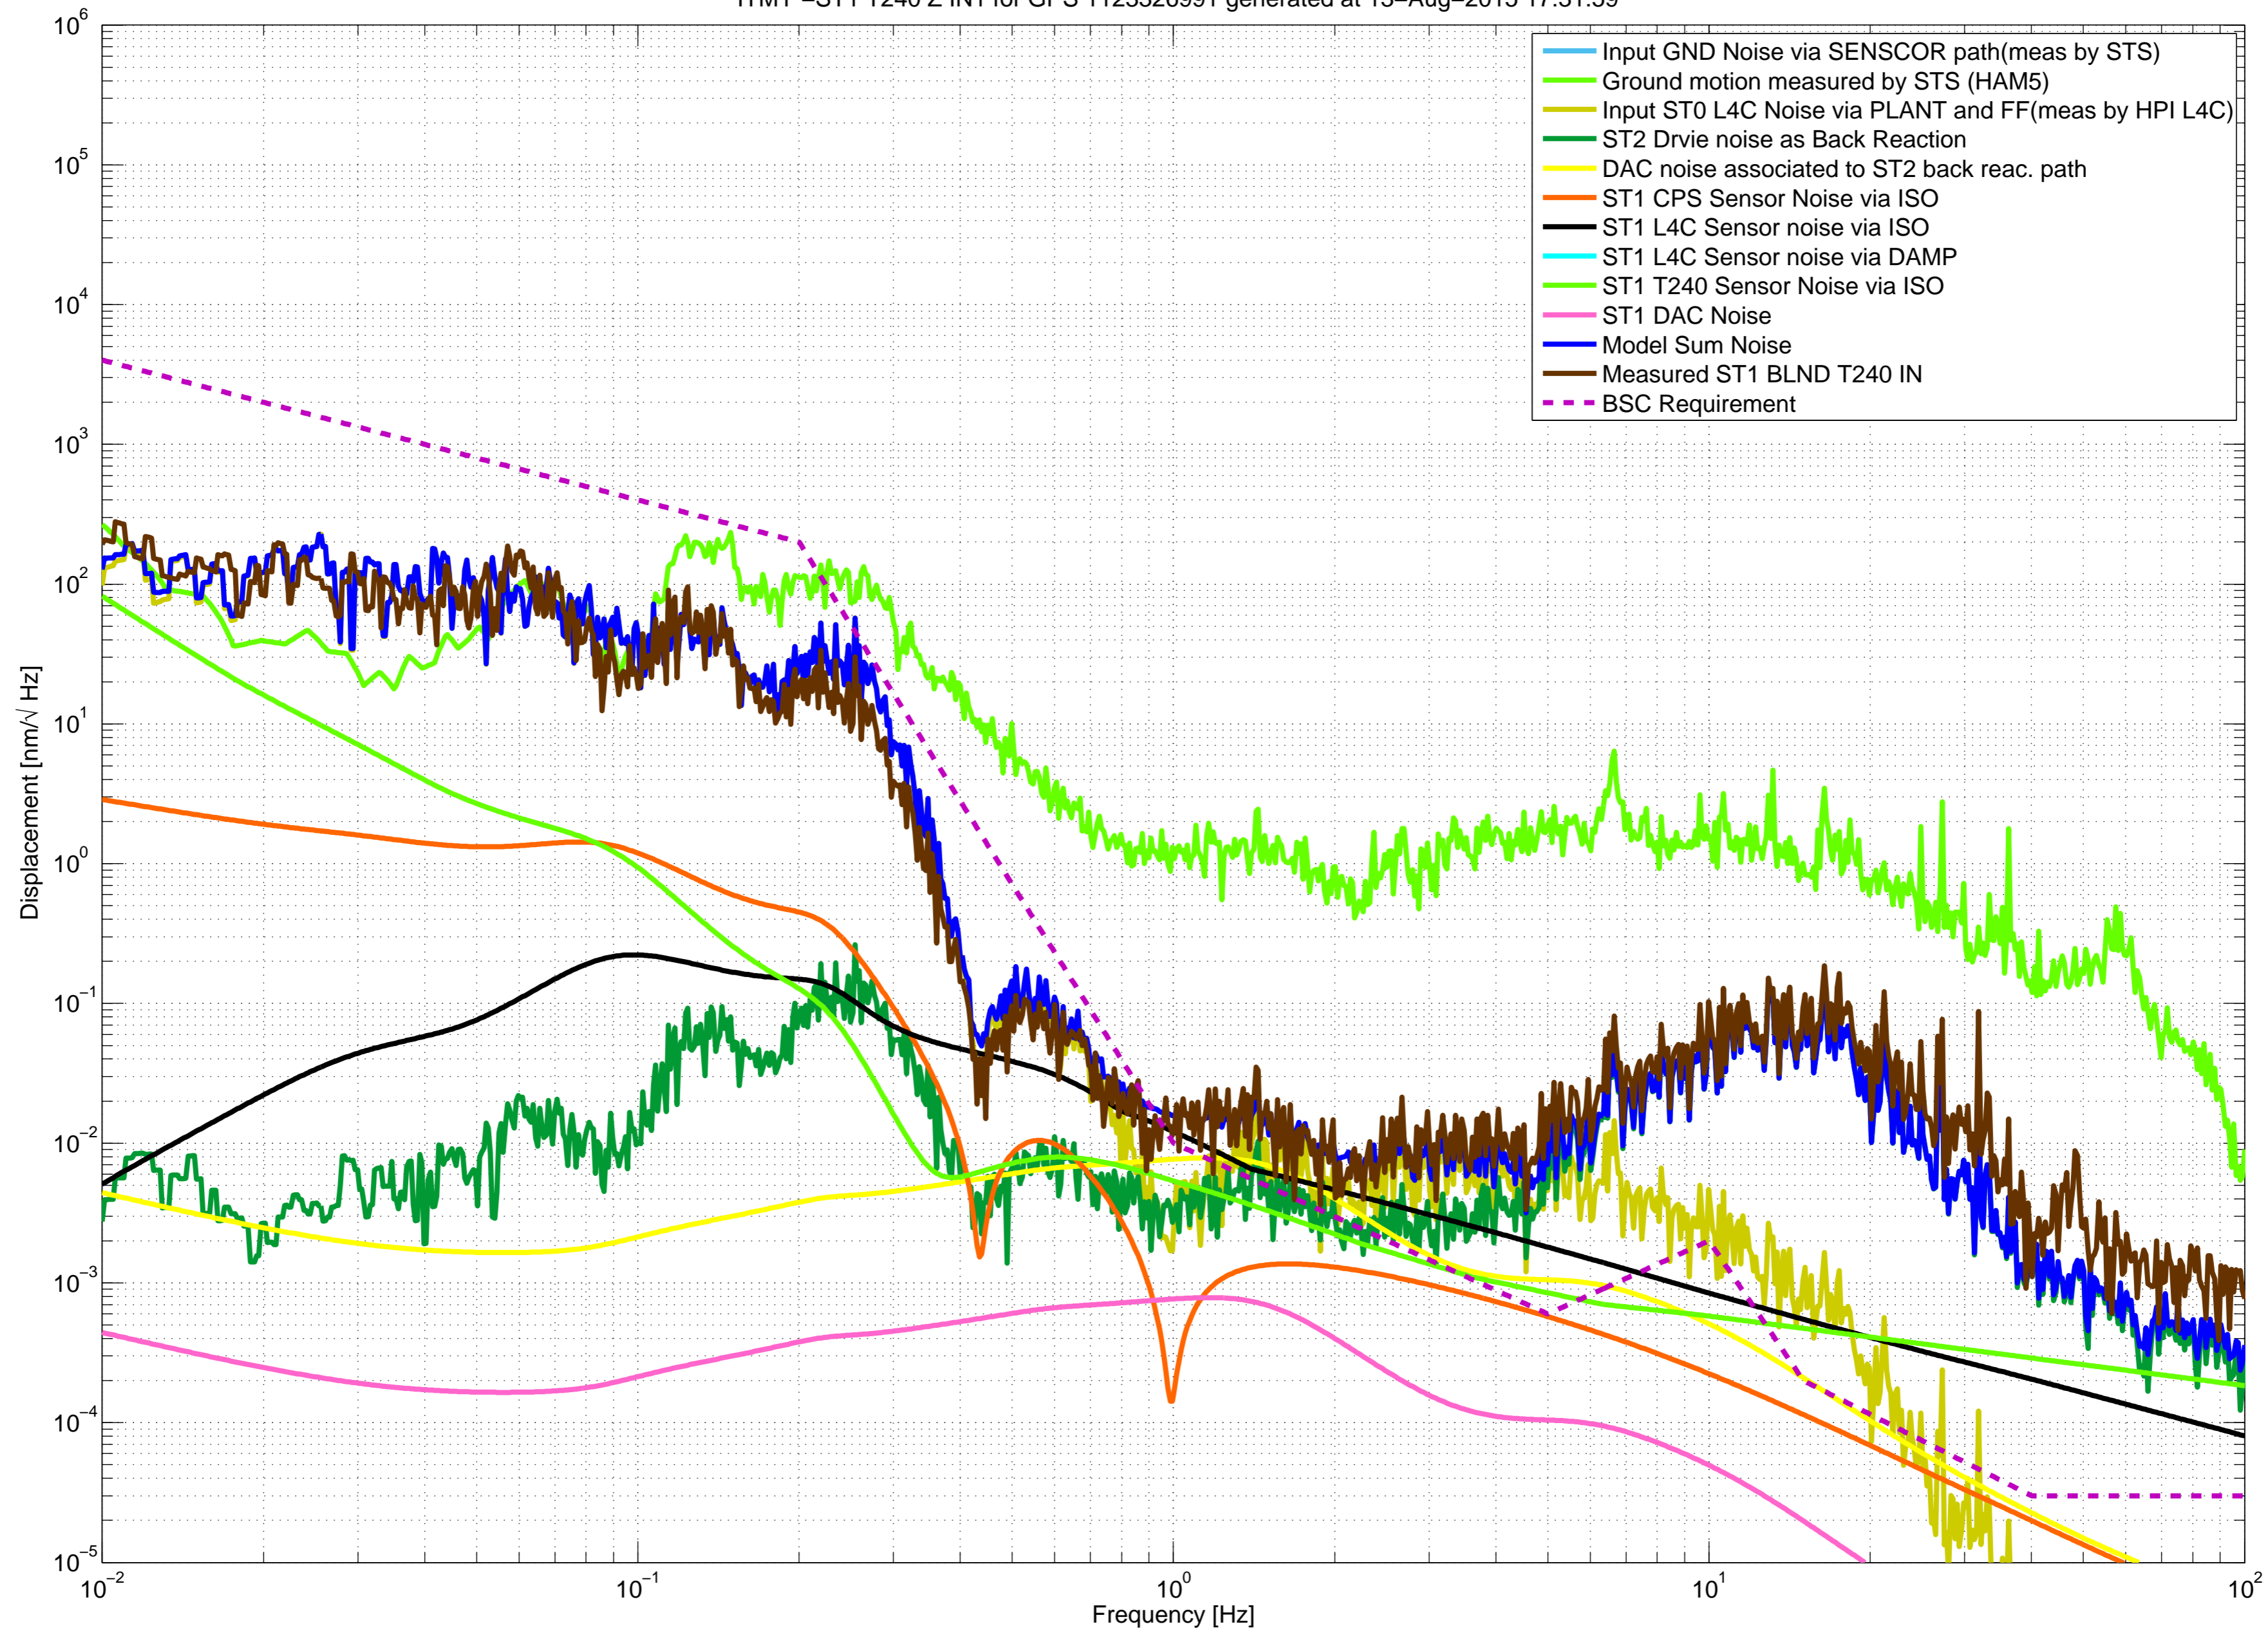

ITMY -ST1 T240 X IN1 for GPS 1123326991 generated at 13-Aug-2015 16:59:53

ITMY -ST1 T240 Y IN1 for GPS 1123326991 generated at 13-Aug-2015 17:08:34

ITMY -ST2 GS13 Z IN1 for GPS 1123326991 generated at 13-Aug-2015 16:22:30