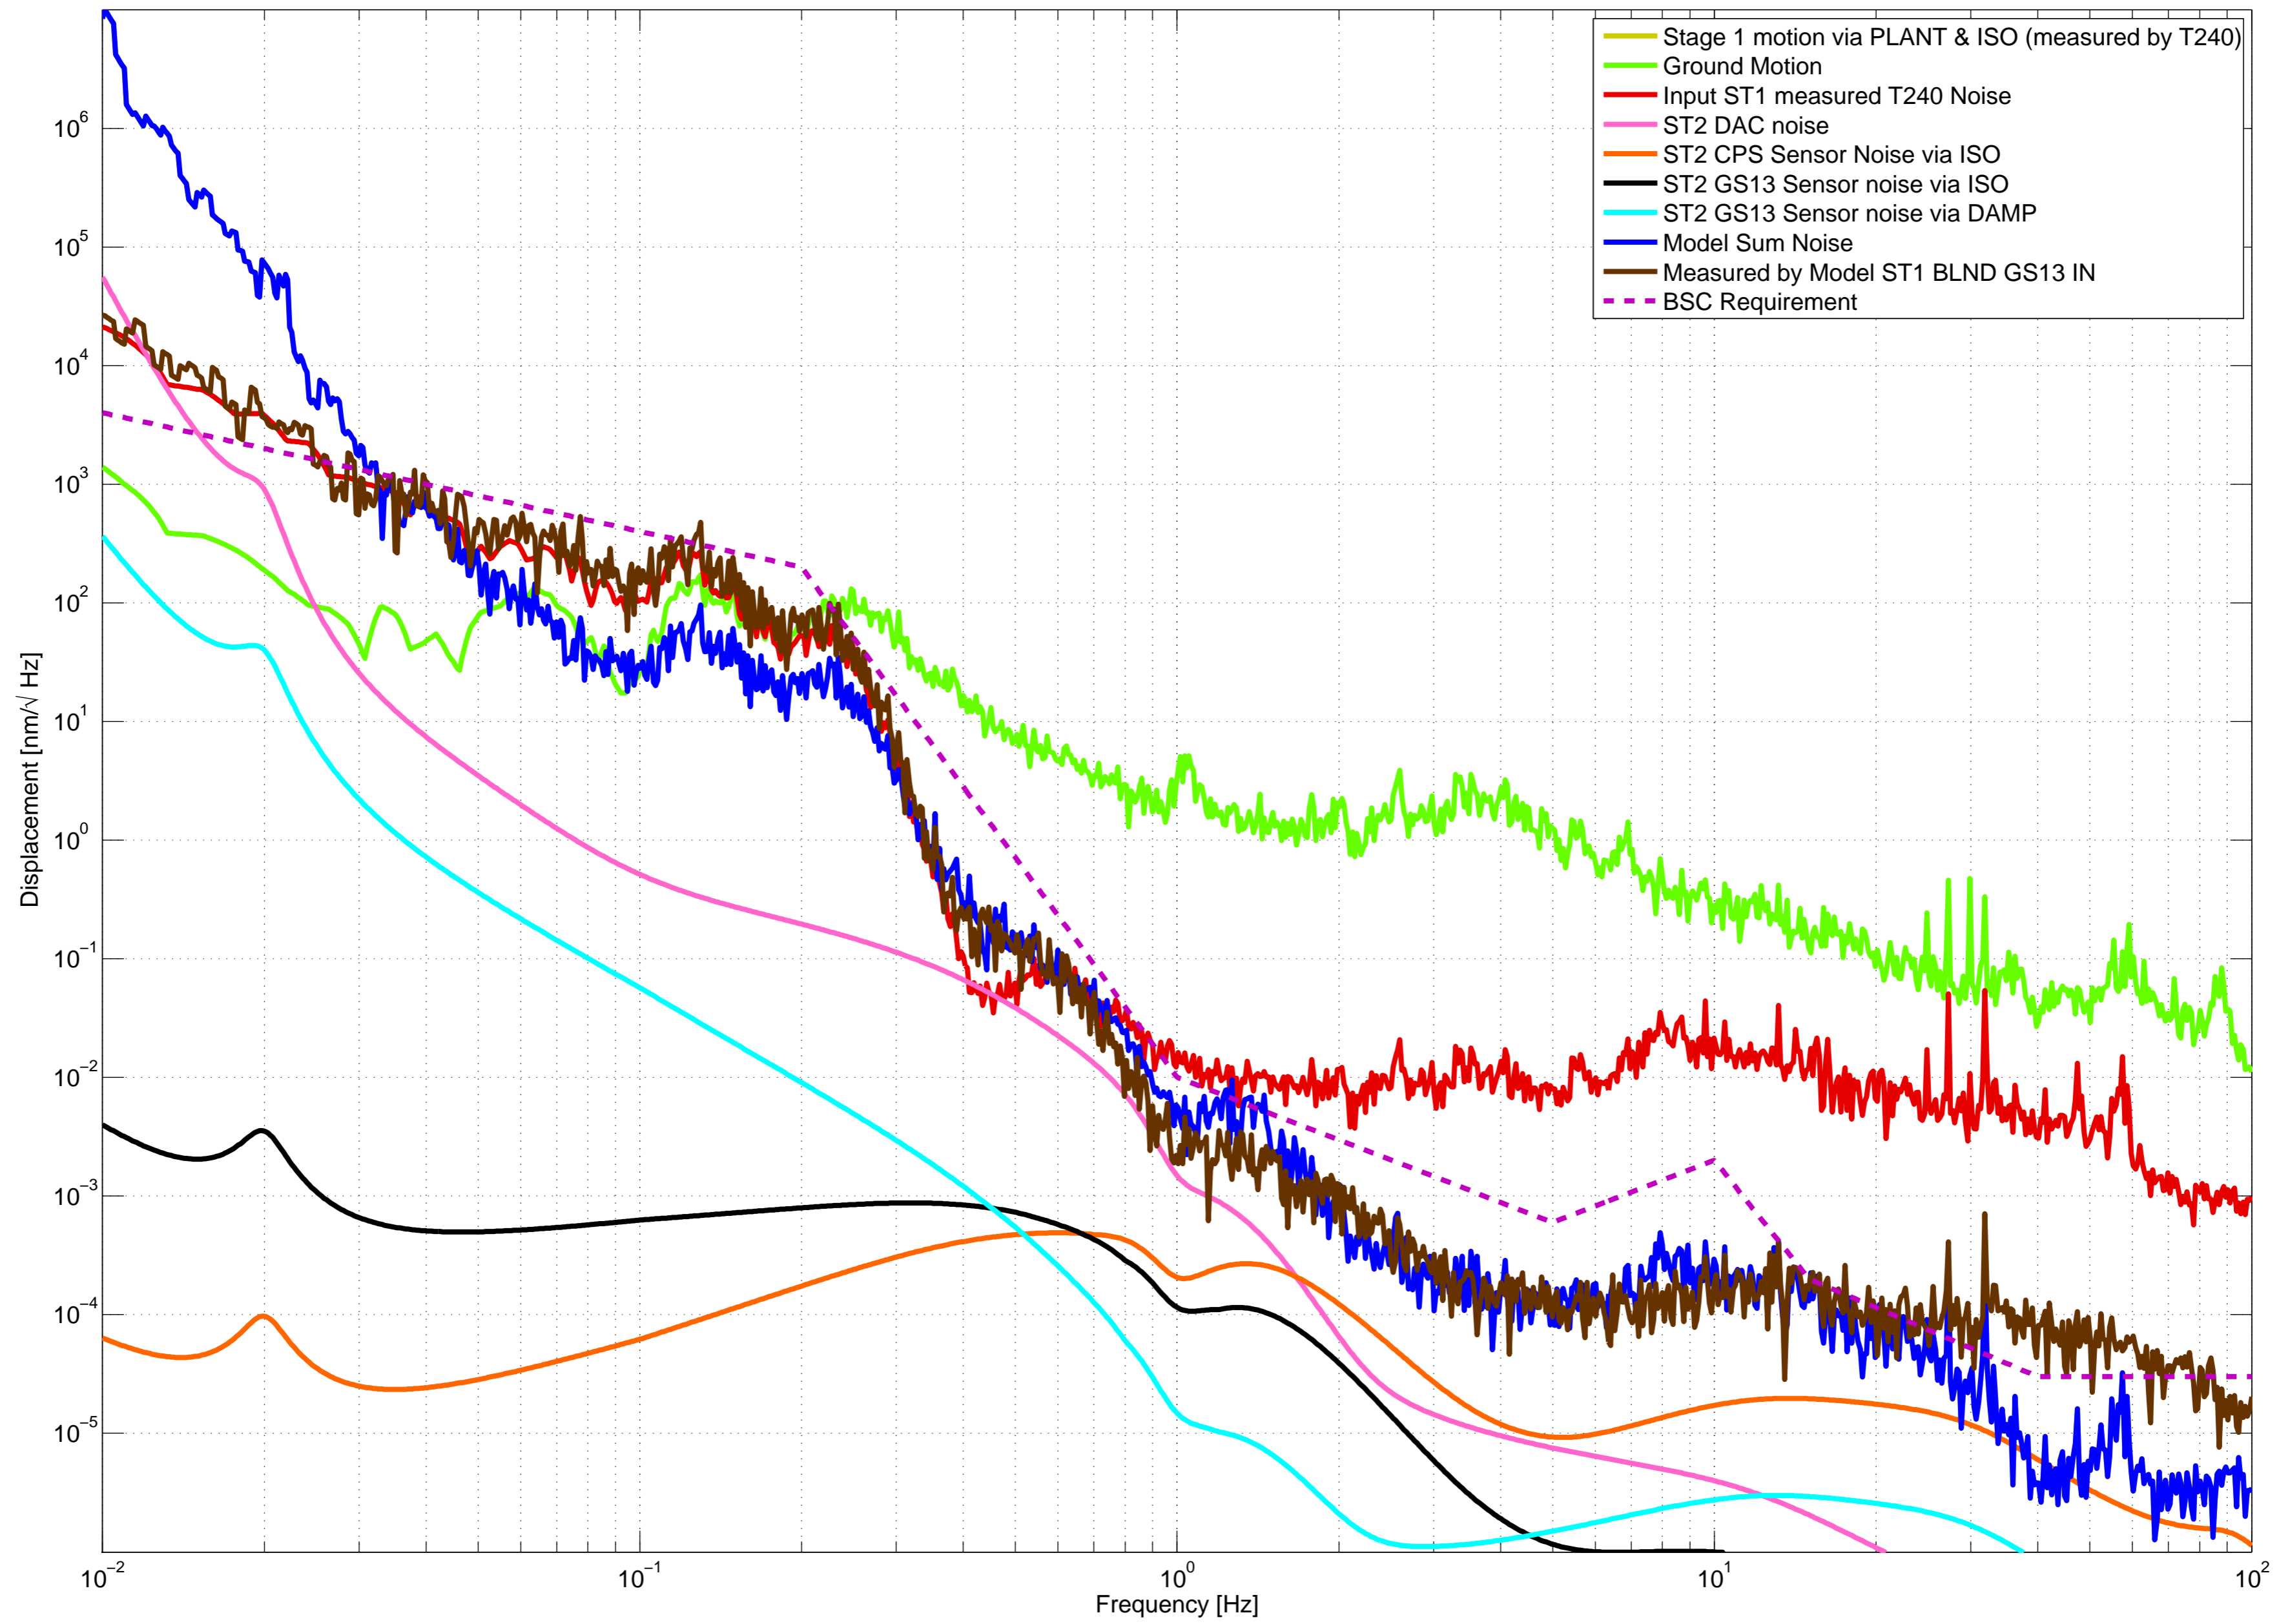

ITMY -ST1 T240 X IN1 for GPS 1123326991 generated at 13-Aug-2015 16:59:53

ITMY -ST1 T240 Y IN1 for GPS 1123326991 generated at 13-Aug-2015 17:08:34

ITMY -ST2 GS13 Z IN1 for GPS 1123326991 generated at 13-Aug-2015 16:22:30