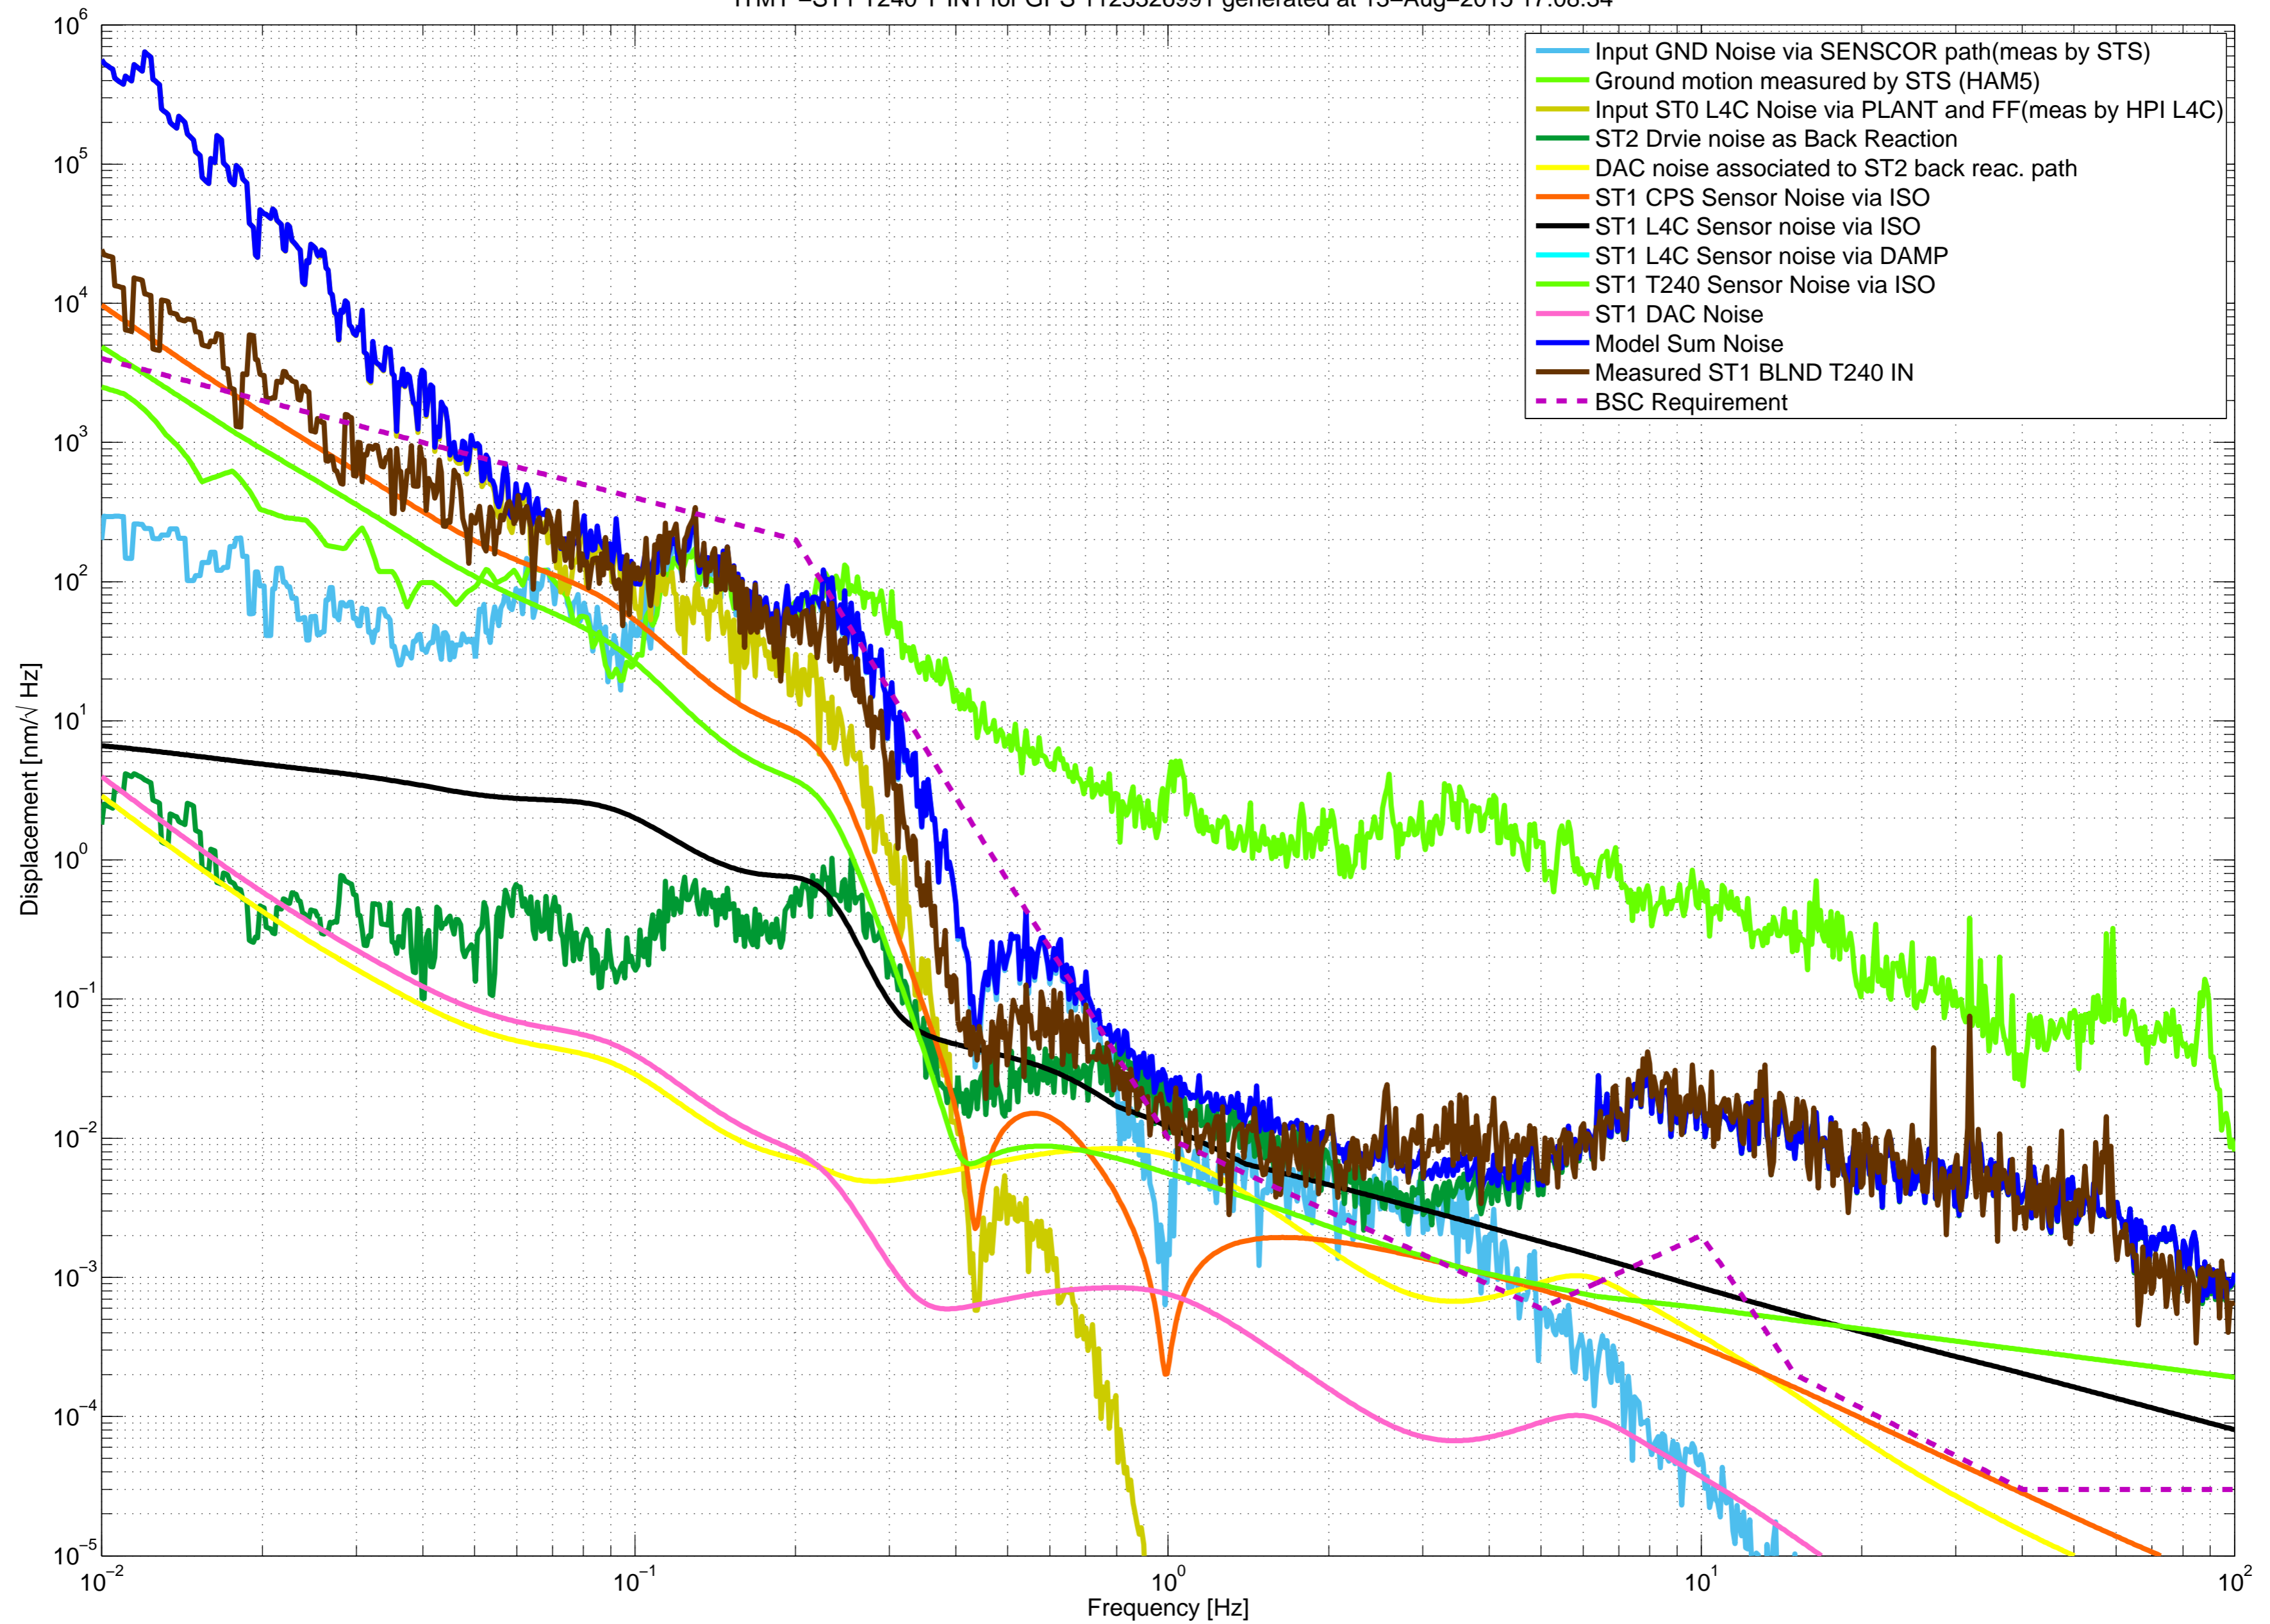

ITMY -ST1 T240 X IN1 for GPS 1123326991 generated at 13-Aug-2015 16:59:53

ITMY -ST1 T240 Y IN1 for GPS 1123326991 generated at 13-Aug-2015 17:08:34

ITMY -ST2 GS13 Z IN1 for GPS 1123326991 generated at 13-Aug-2015 16:22:30