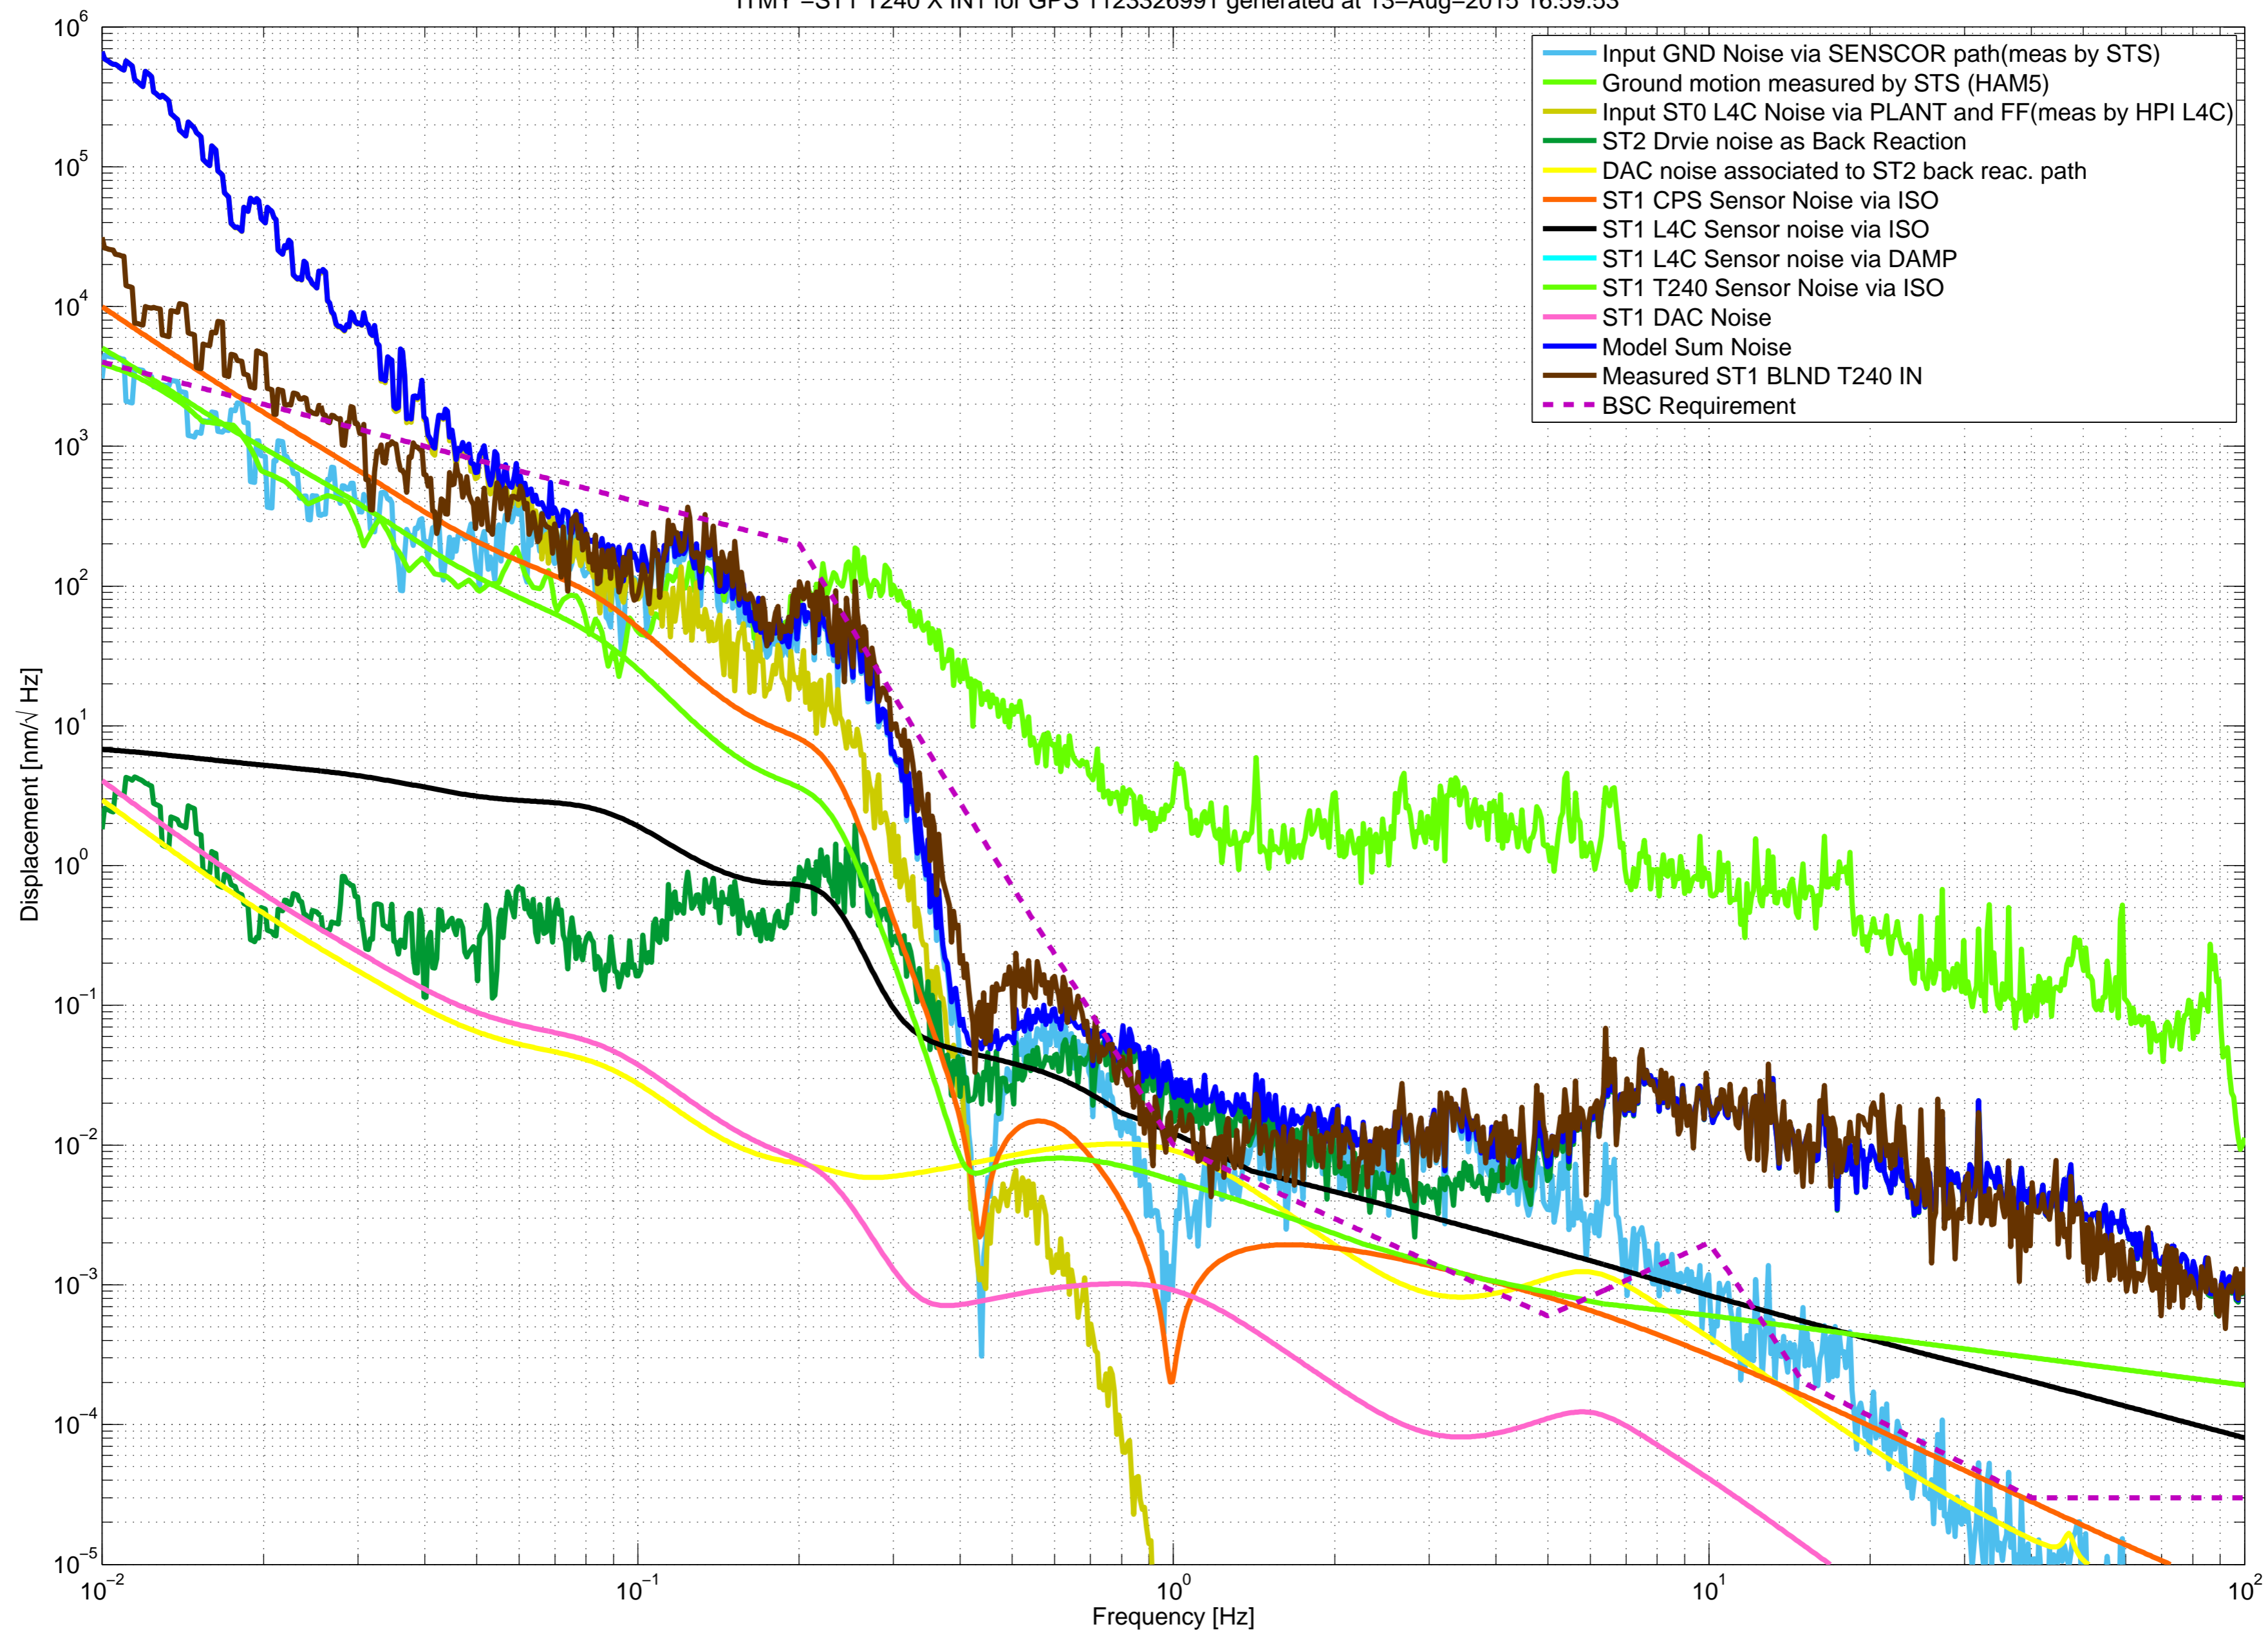

ITMY -ST1 T240 X IN1 for GPS 1123326991 generated at 13-Aug-2015 16:59:53

ITMY -ST1 T240 Y IN1 for GPS 1123326991 generated at 13-Aug-2015 17:08:34

ITMY -ST2 GS13 Z IN1 for GPS 1123326991 generated at 13-Aug-2015 16:22:30