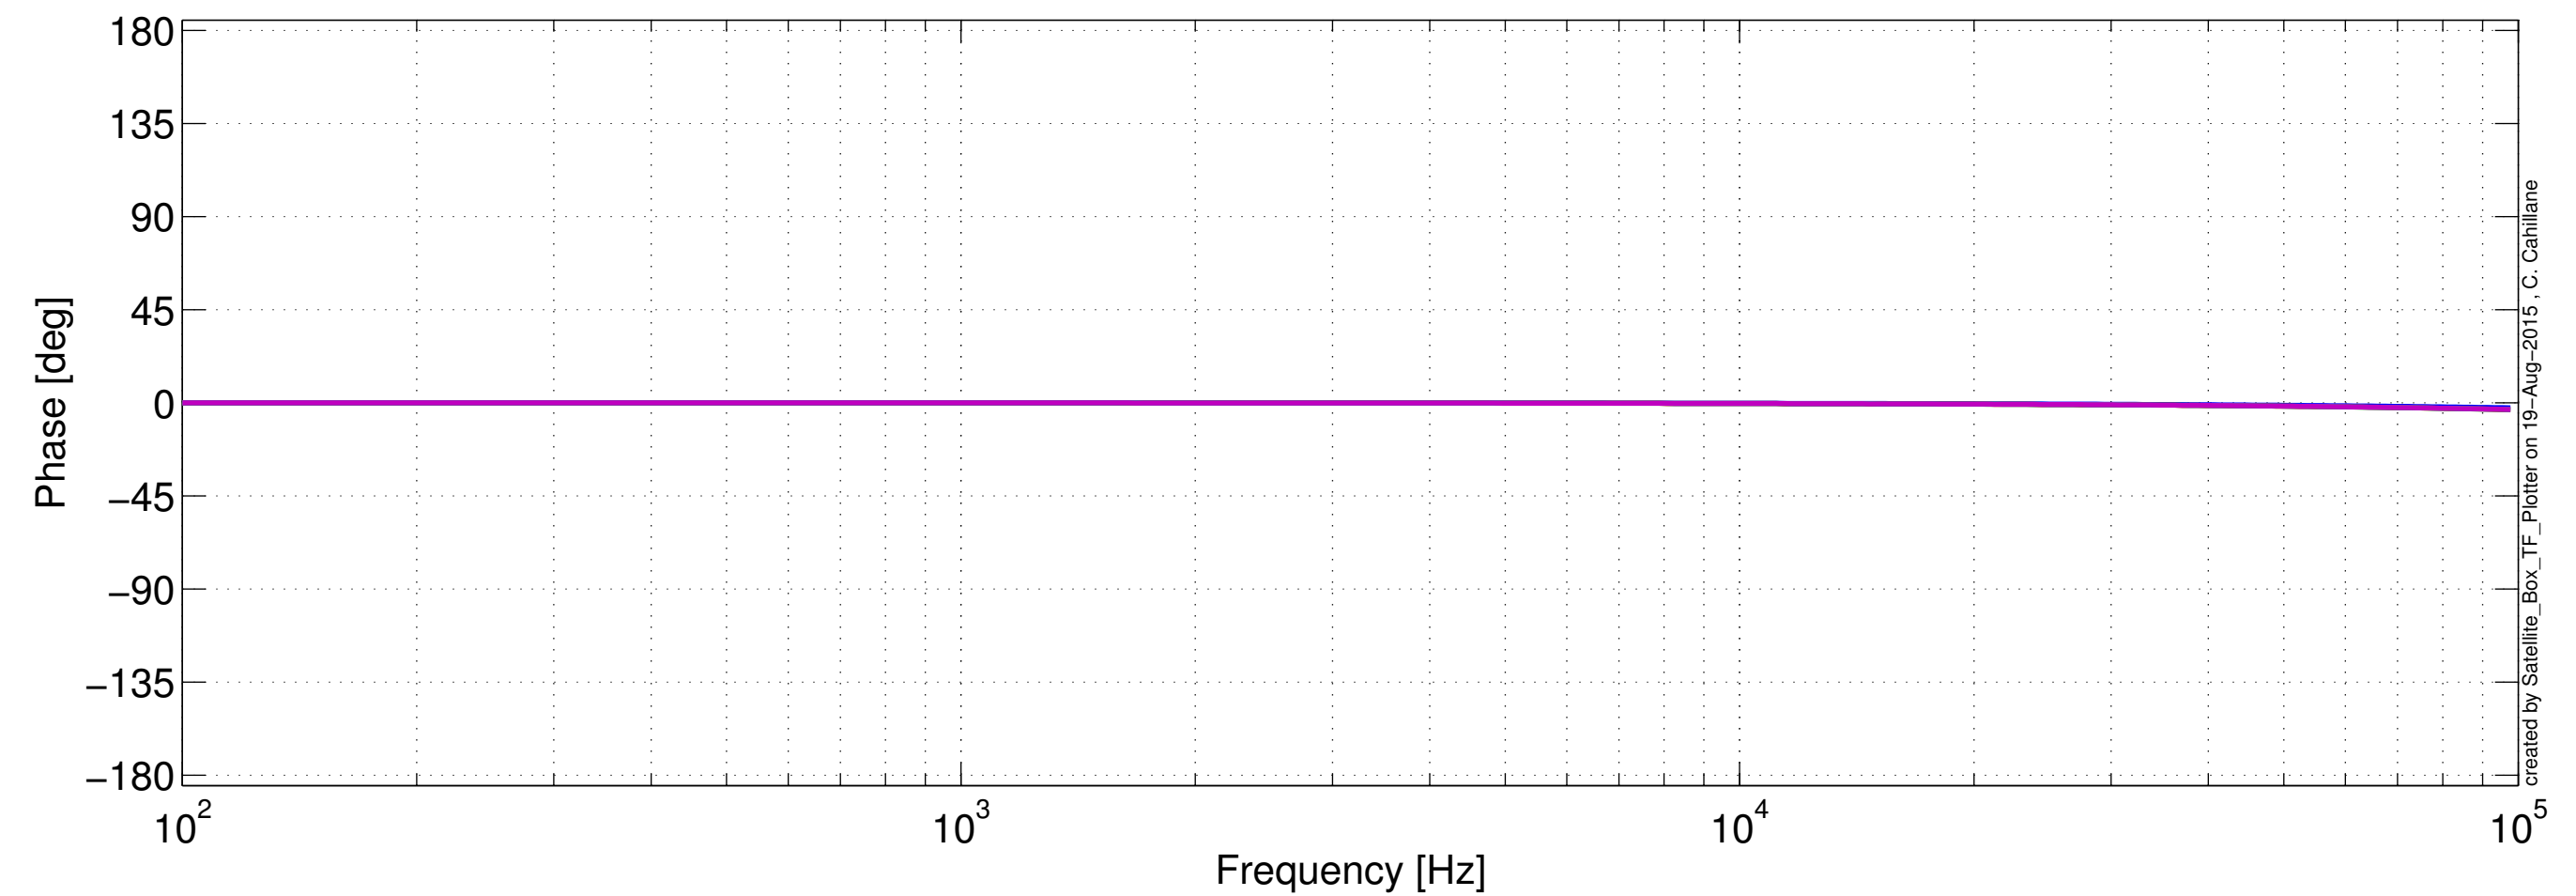

2015-08-19 Satellite Box Coil TFs and Reference TF

2015-08-19 Satellite Box Coil TFs and Reference TF

created by Satellite_Box_TF_Plotter on 19-Aug-2015, C. Cahillane