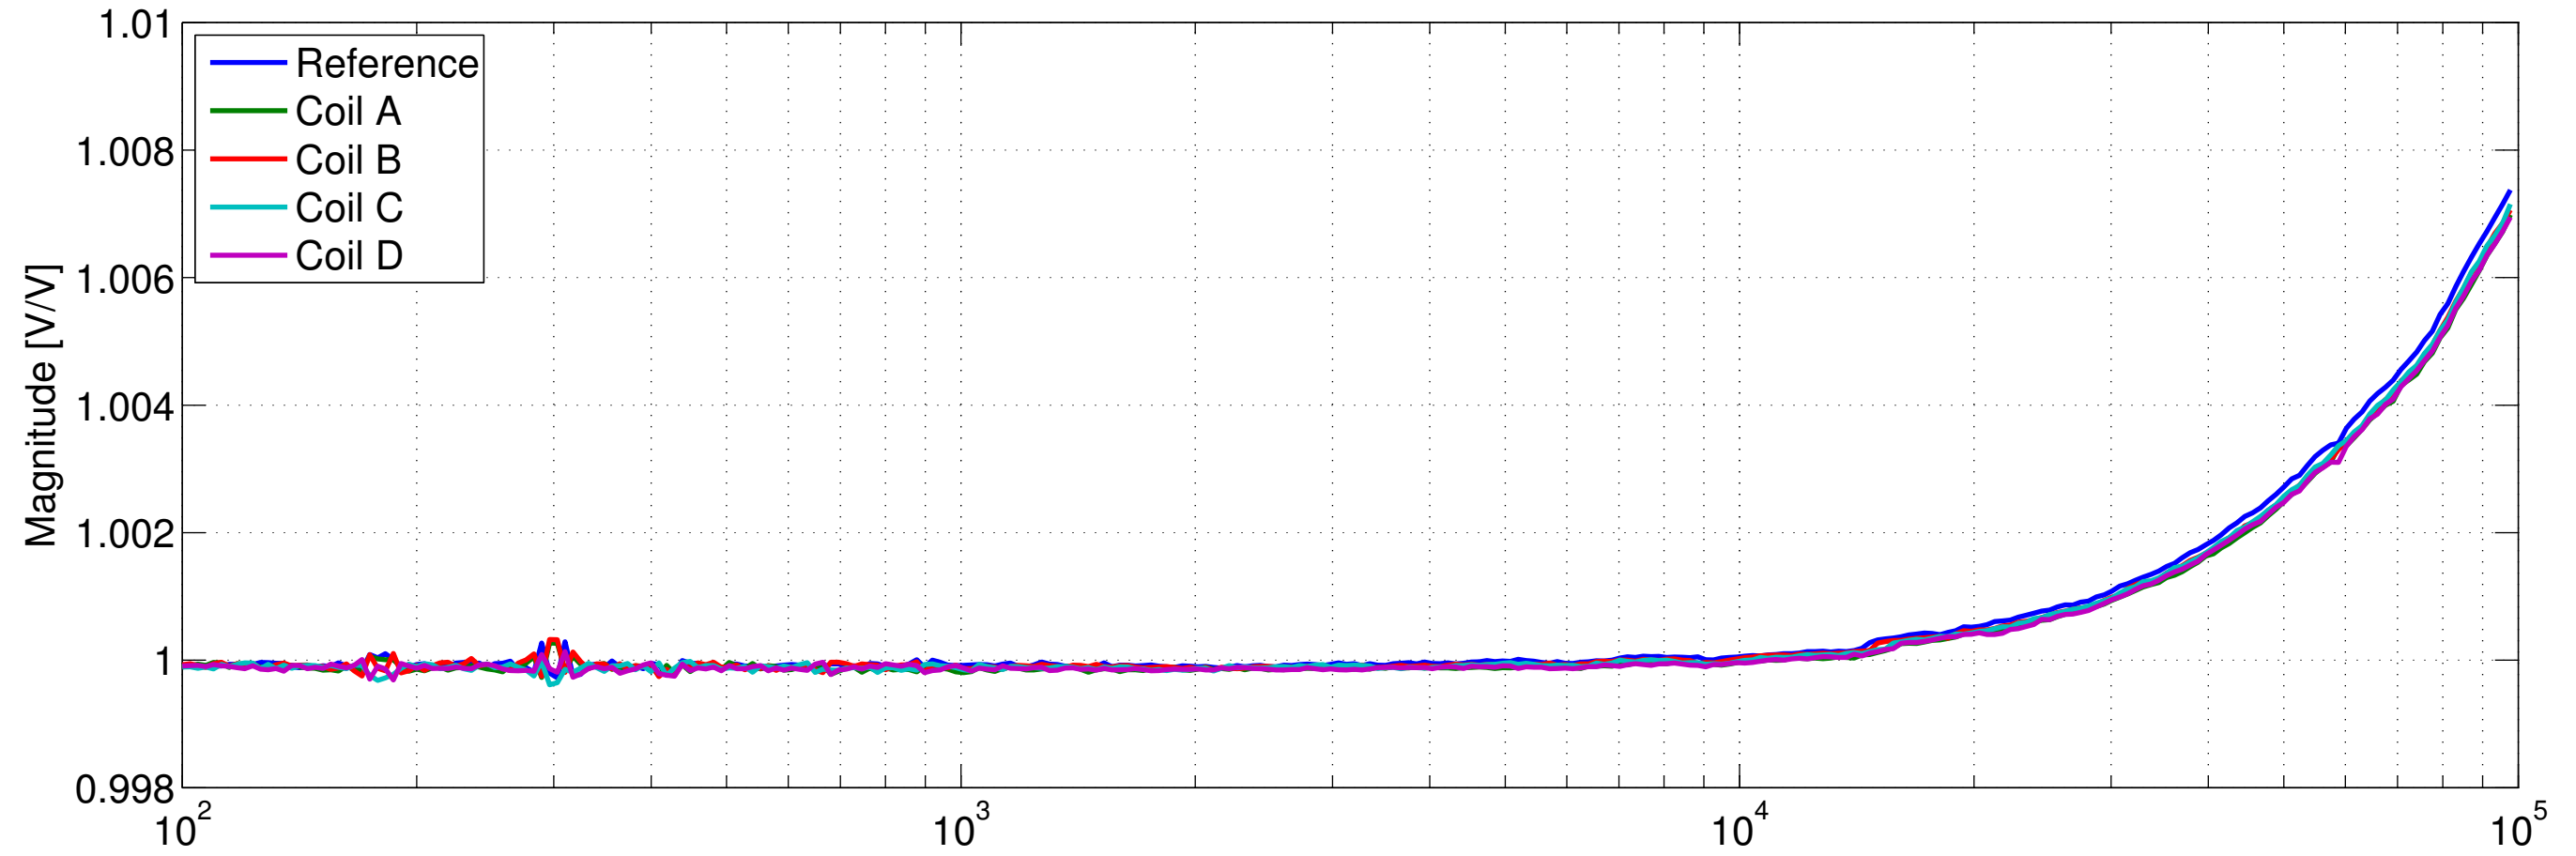

2015-08-19 Satellite Box Coil TFs and Reference TF

2015-08-19 Satellite Box Coil TFs and Reference TF

created by Satellite_Box_TF_Plotter on 19-Aug-2015, C. Cahillane