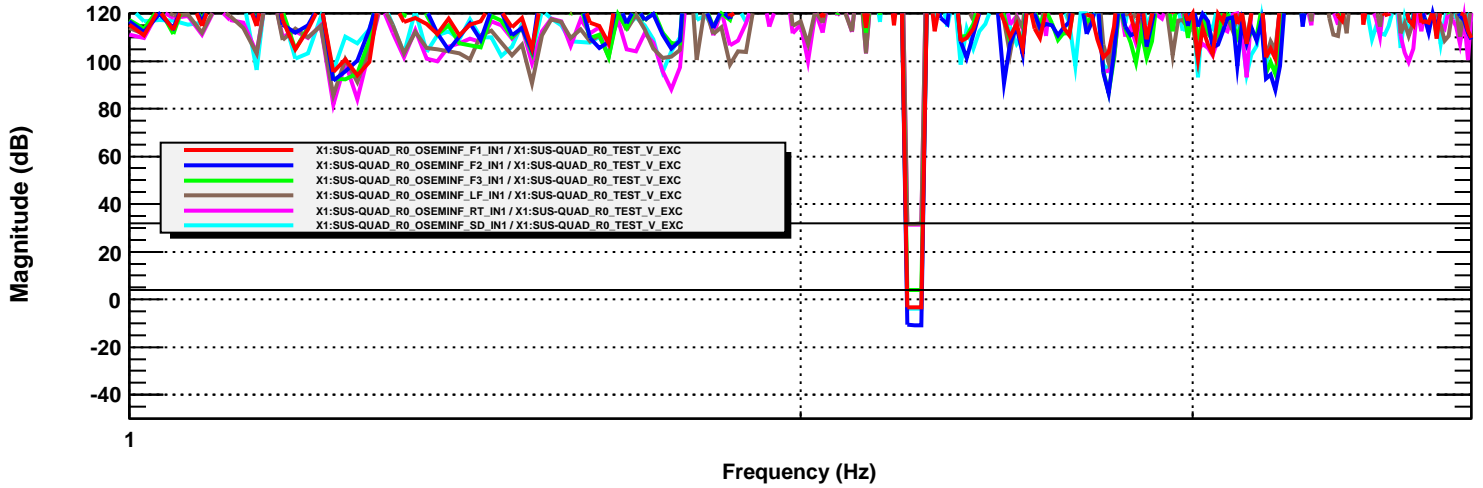

Transfer function

T0=25/01/2012 01:15:16.25

Avg=10

BW=0.0234374

Coherence

T0=25/01/2012 01:15:16.25

Avg=10

BW=0.0234374