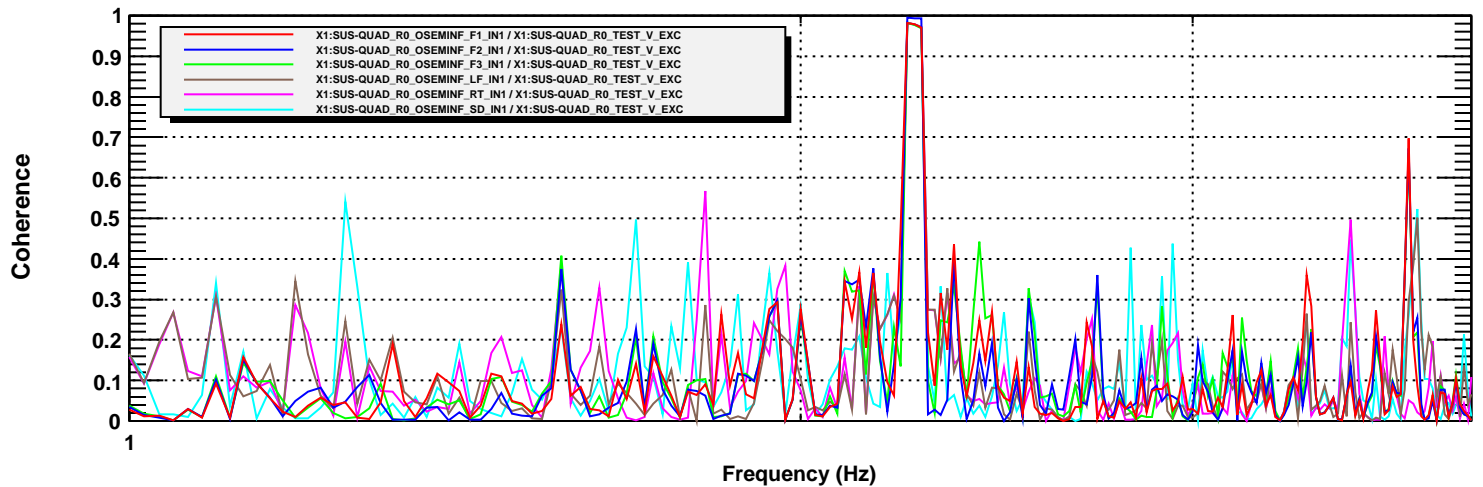

Transfer function

T0=25/01/2012 01:15:16.25

Avg=10

BW=0.0234374

Coherence

T0=25/01/2012 01:15:16.25

Avg=10

BW=0.0234374