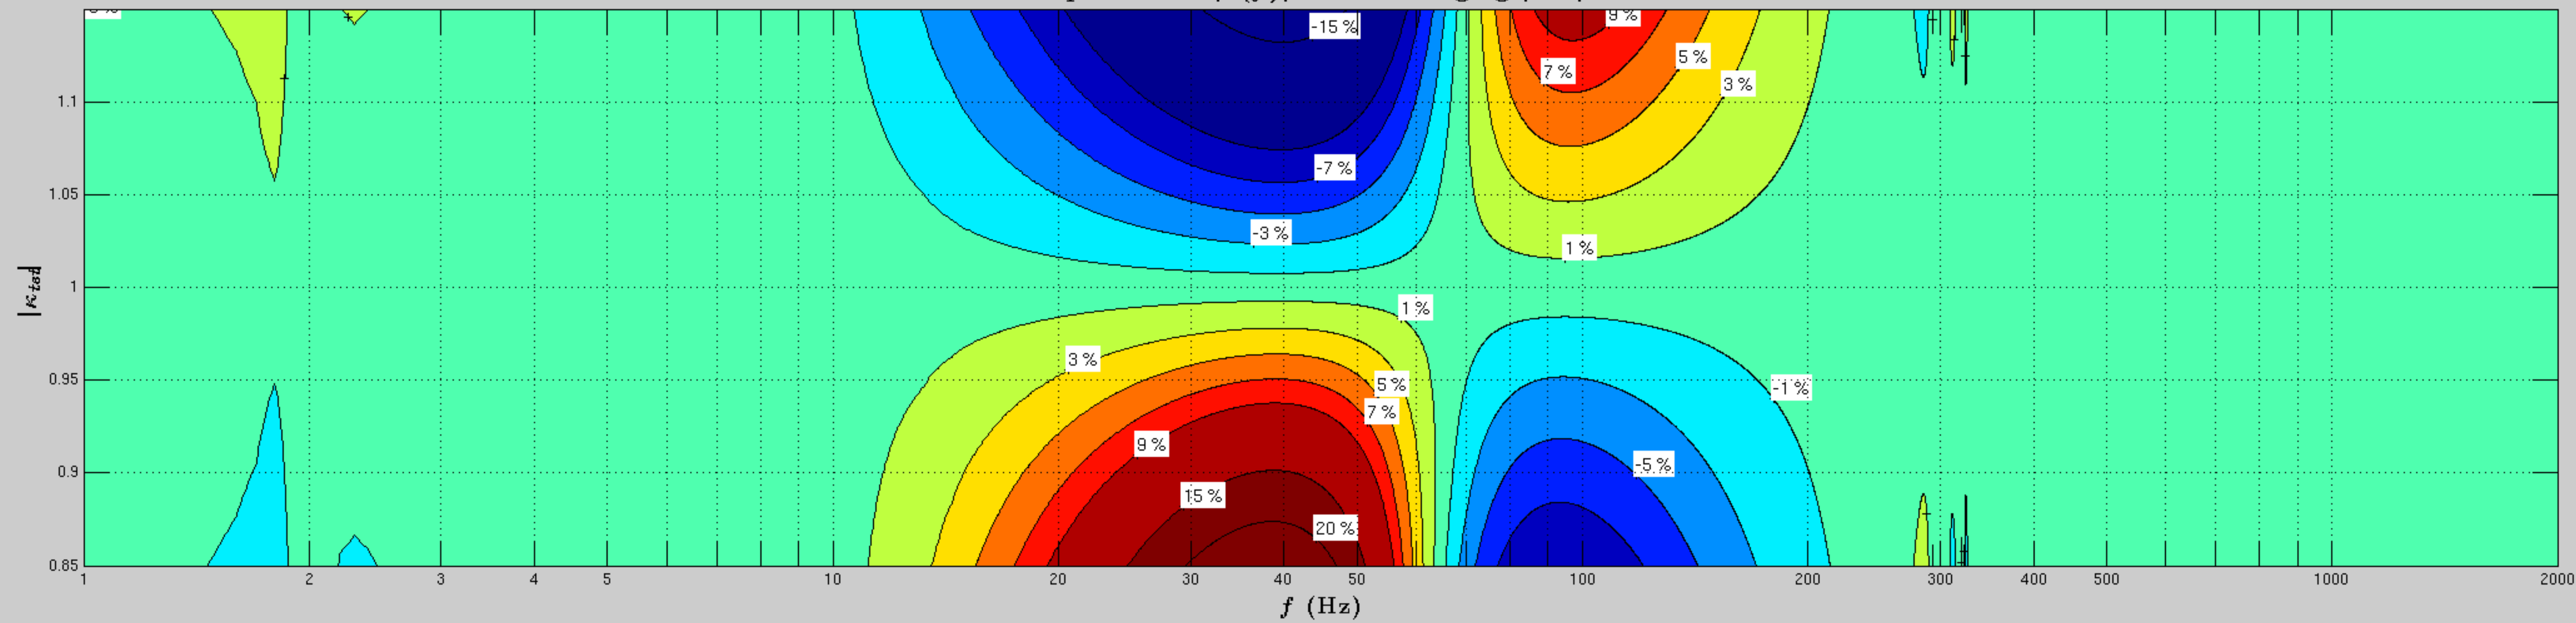

Tmp Error in $|h(f)|$ due to changing $|\kappa_{tst}|$

Tmp Error in ϕ_h due to changing $|\kappa_{tst}|$