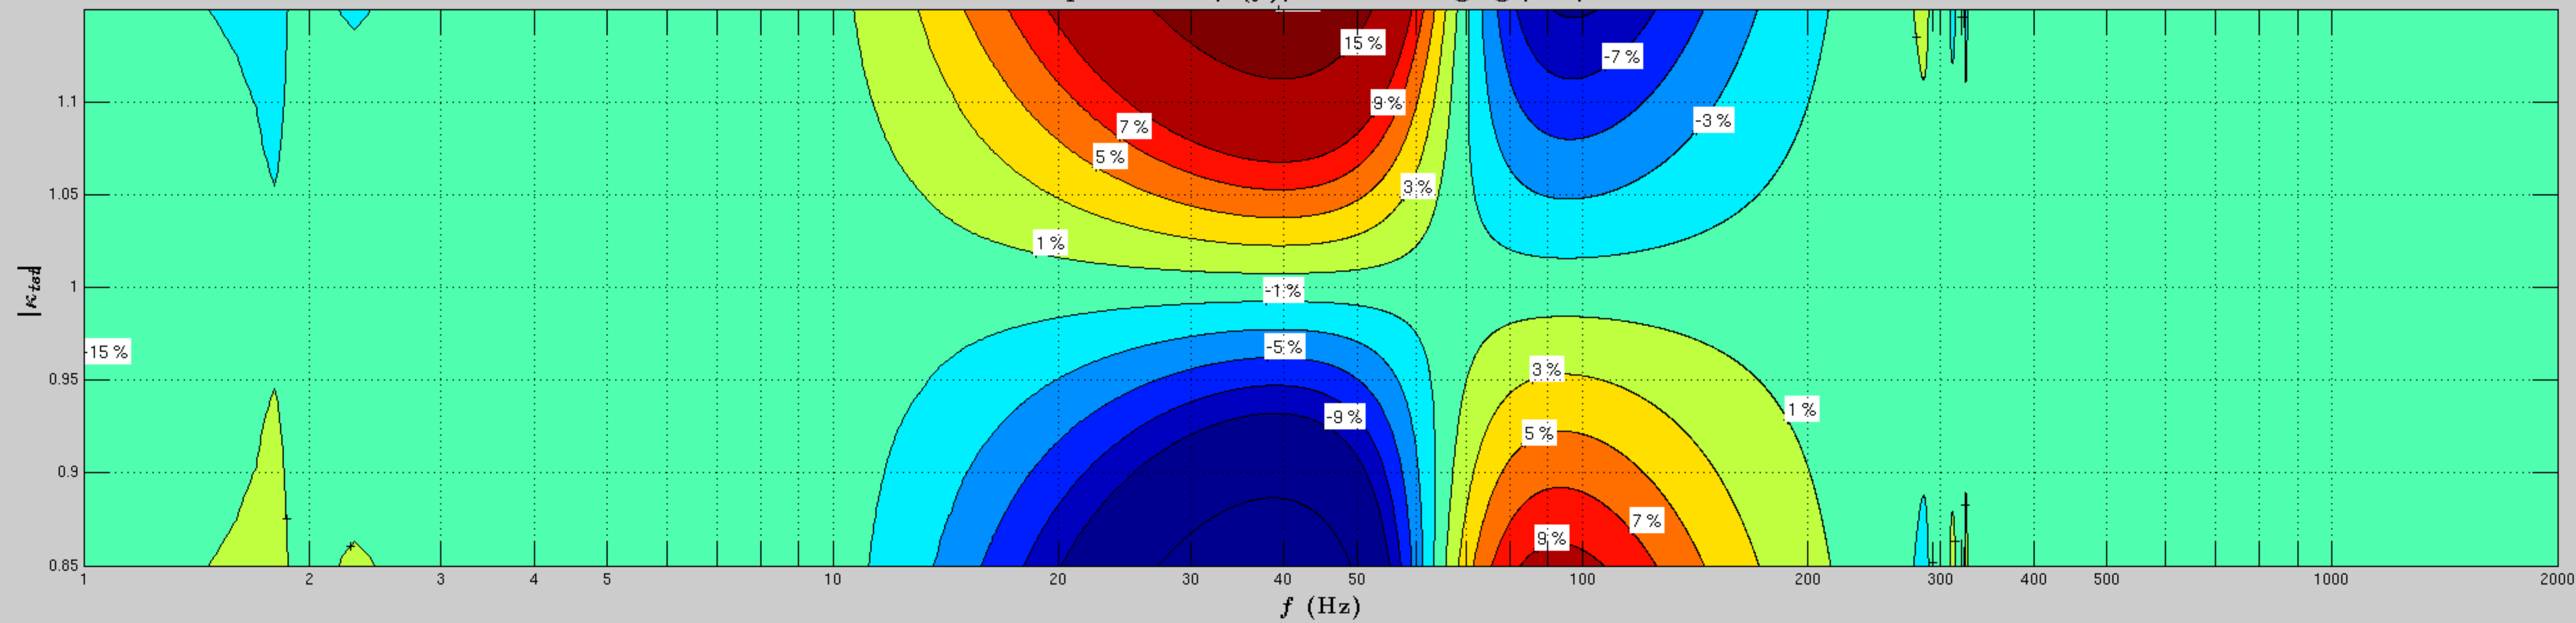

Tmp Error in $|h(f)|$ due to changing $|\kappa_{tst}|$

Tmp Error in ϕ_h due to changing $|\kappa_{tst}|$