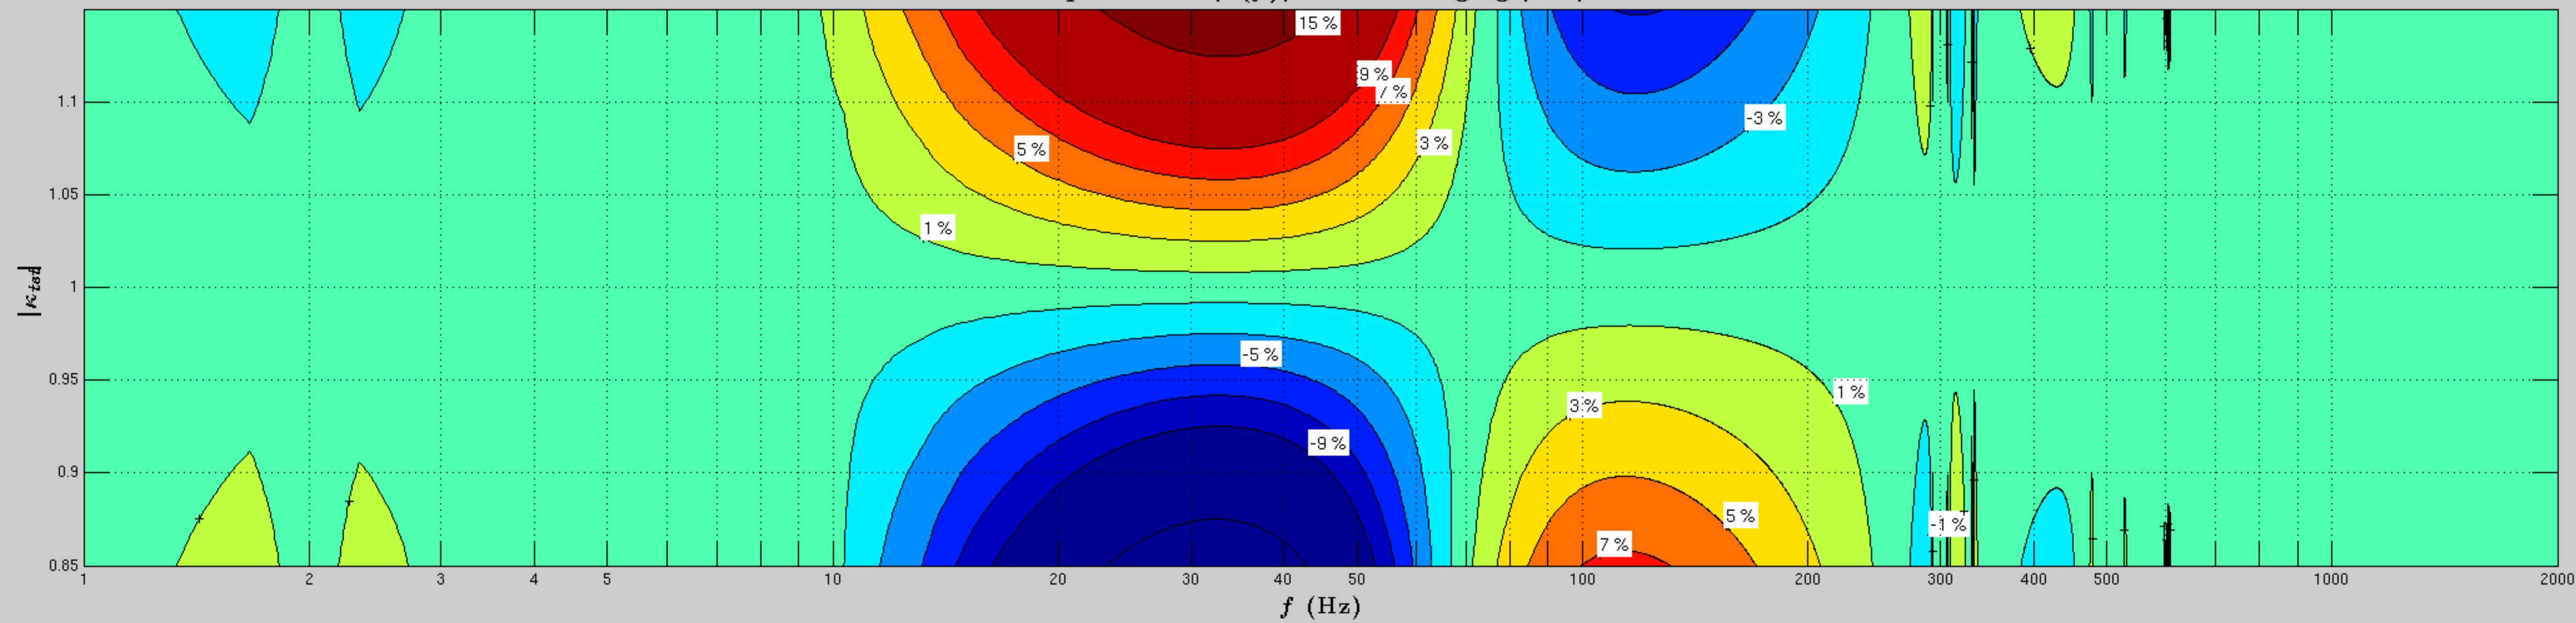

Tmp Error in $|h(f)|$ due to changing $|\kappa_{tst}|$

Tmp Error in ϕ_h due to changing $|\kappa_{tst}|$