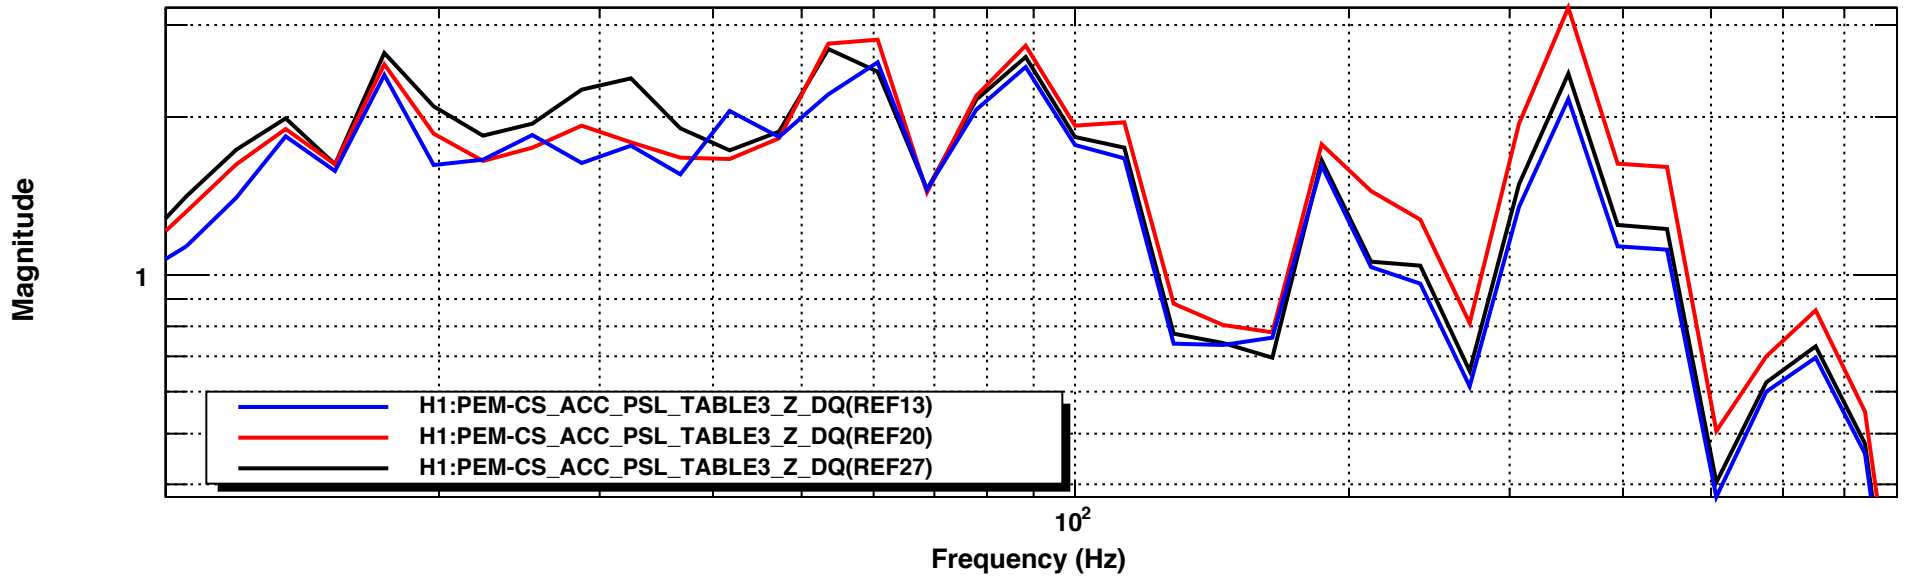

Table accelerometer: BLACK (nominal): 9.7, BLUE: 9.5, RED: 10.65 uncalibrated I/m

*T0=01/09/2015 23:29:31

Avg=1/Bin=100L

BW=0.187499

Periscope accelerometer, same color scheme

*T0=01/09/2015 23:15:36

Avg=1/Bin=50

BW=0.187499