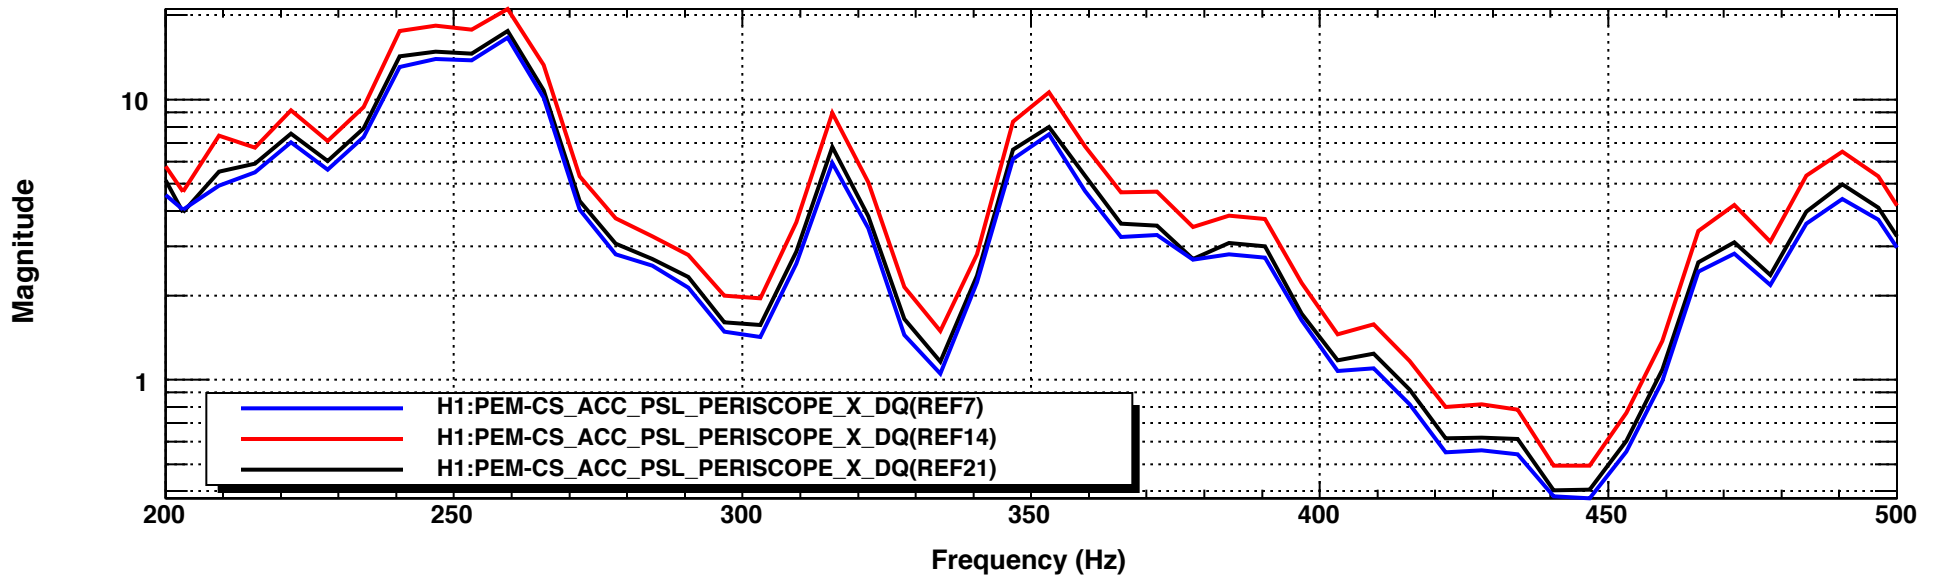

Table accelerometer: BLACK (nominal): 9.7, BLUE: 9.5, RED: 10.65 uncalibrated I/m

*T0=01/09/2015 23:29:31

Avg=1/Bin=100L

BW=0.187499

Periscope accelerometer, same color scheme

*T0=01/09/2015 23:15:36

Avg=1/Bin=50

BW=0.187499