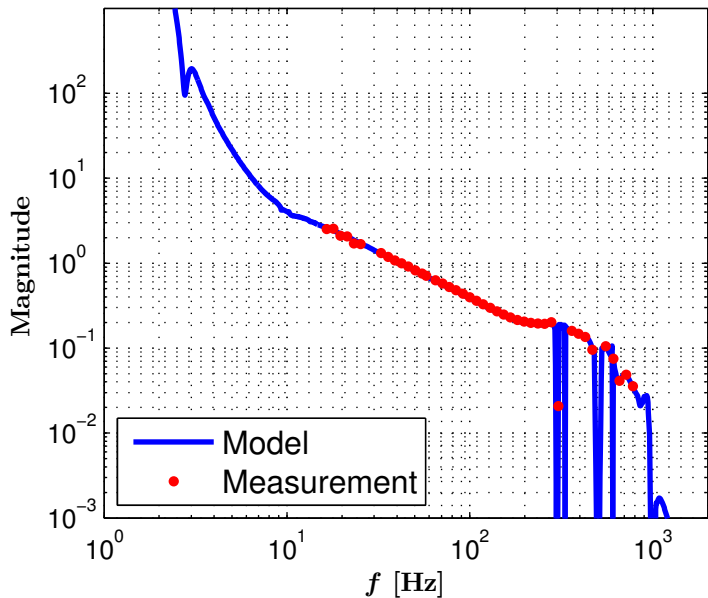

H1DARM Open Loop Gain TF

Measurement / Model

Aug 30 2015 07:19:40 UTC

GPS Time: 1124954397