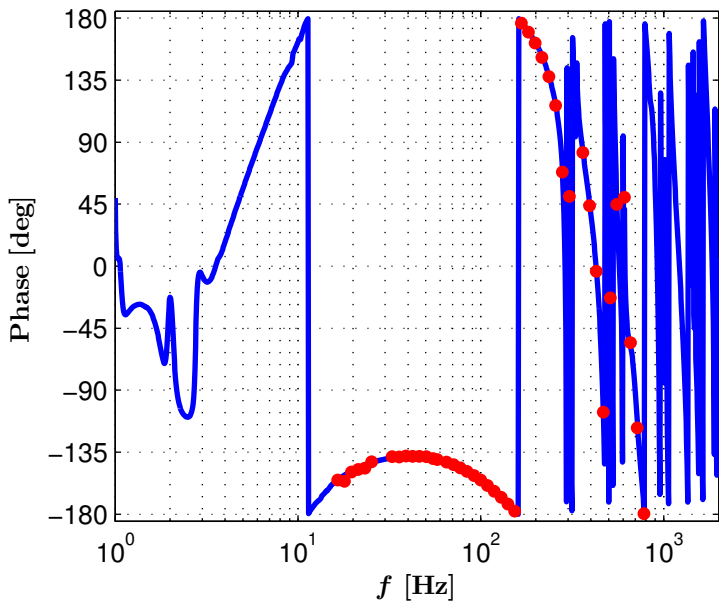

H1DARM Open Loop Gain TF

Measurement / Model

Aug 30 2015 07:19:40 UTC

GPS Time: 1124954397