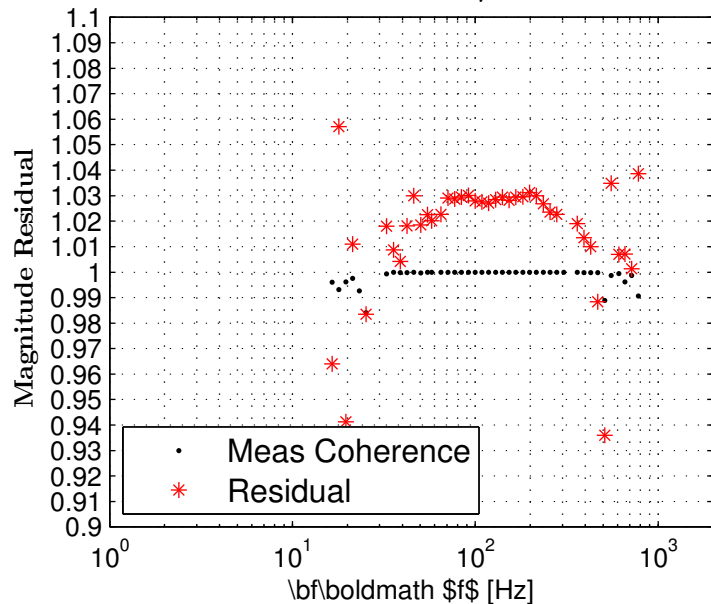

H1DARM Open Loop Gain TF

Measurement / Model

Aug 30 2015 07:19:40 UTC

GPS Time: 1124954397