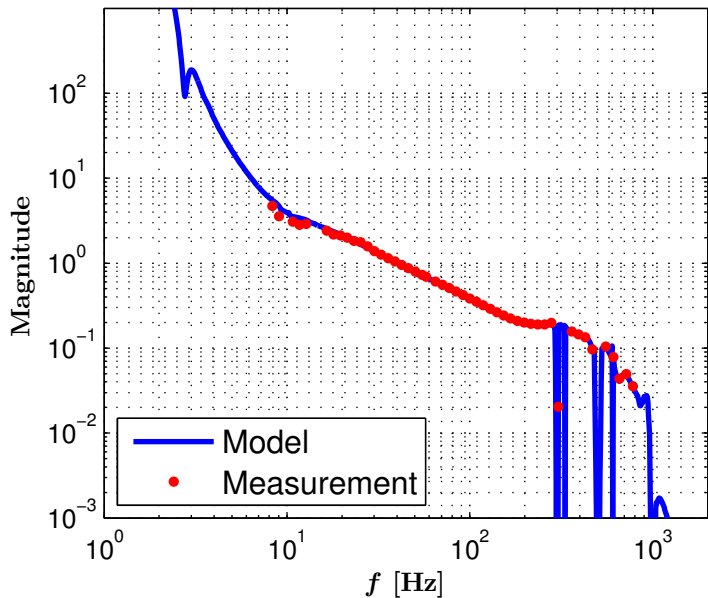

H1DARM Open Loop Gain TF

Measurement / Model

Sep 09 2015 05:50:35 UTC

GPS Time: 1124954397