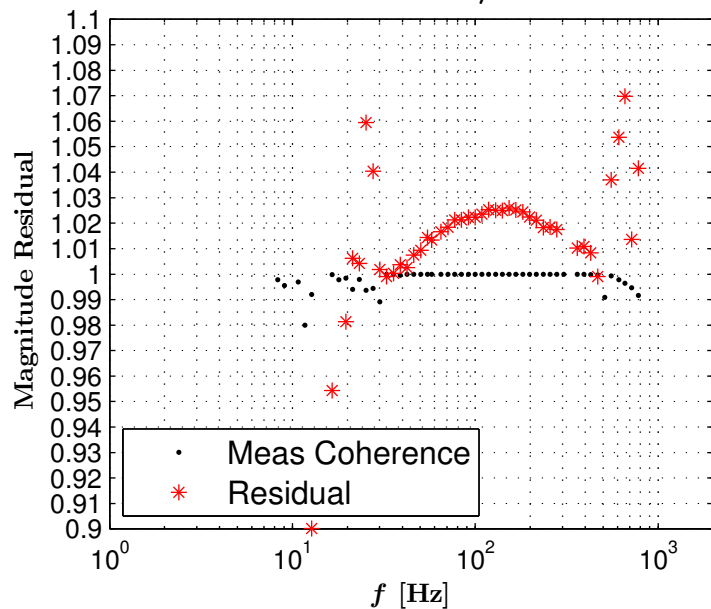

H1DARM Open Loop Gain TF

Measurement / Model

Sep 09 2015 05:50:35 UTC

GPS Time: 1124954397