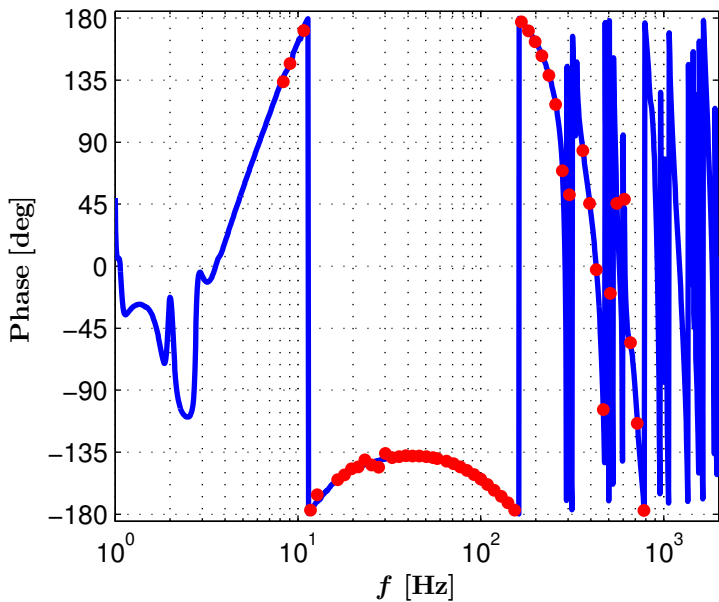

H1DARM Open Loop Gain TF

Measurement / Model

Sep 09 2015 05:50:35 UTC

GPS Time: 1124954397