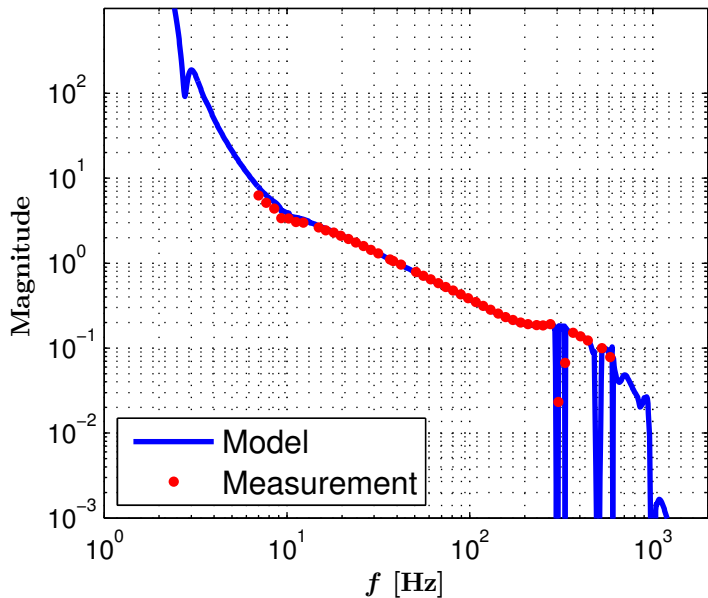

H1DARM Open Loop Gain TF

Measurement / Model

Aug 26 2015 04:04:46 UTC

GPS Time: 1124597103