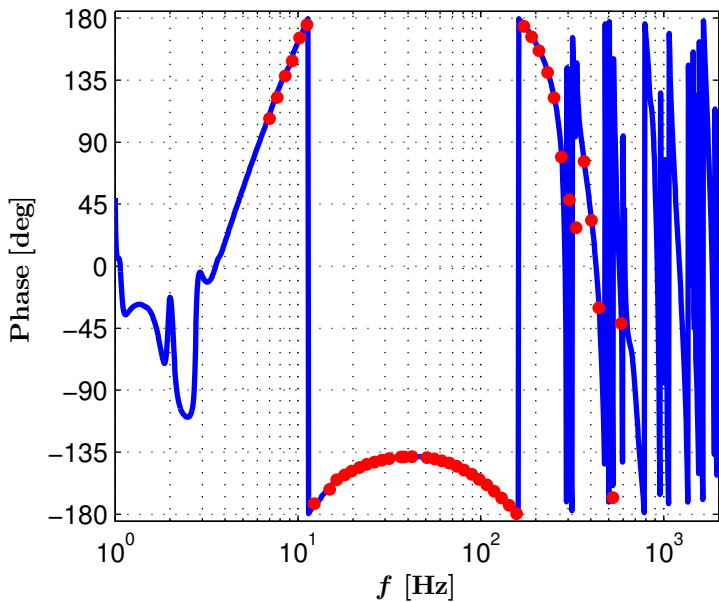

H1DARM Open Loop Gain TF

Measurement / Model

Aug 26 2015 04:04:46 UTC

GPS Time: 1124597103