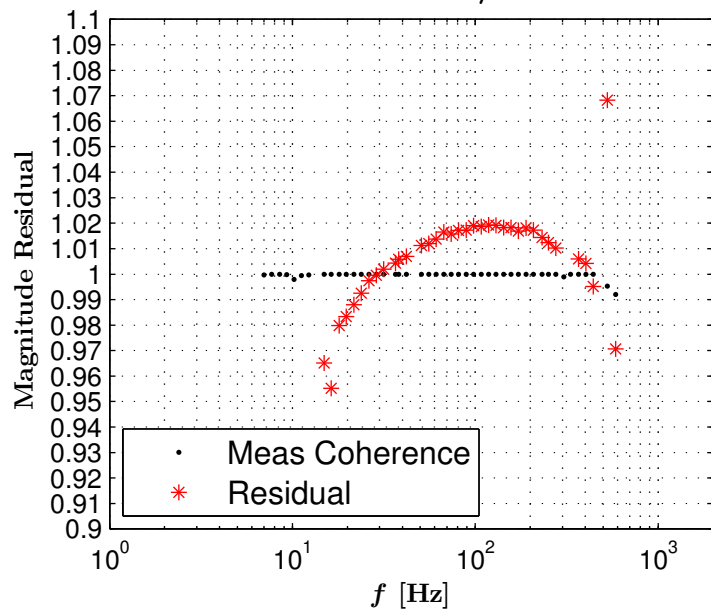

H1DARM Open Loop Gain TF

Measurement / Model

Aug 26 2015 04:04:46 UTC

GPS Time: 1124597103