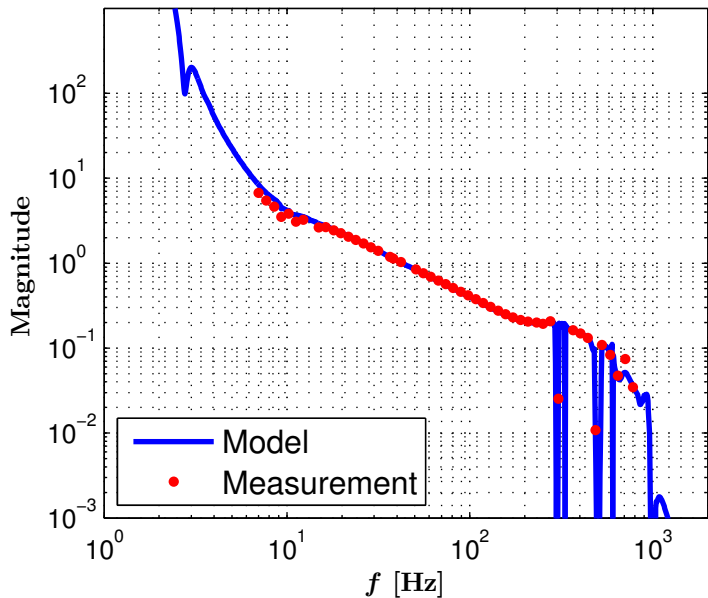

H1DARM Open Loop Gain TF

Measurement / Model

Aug 28 2015 20:06:49 UTC

GPS Time: 1124827626