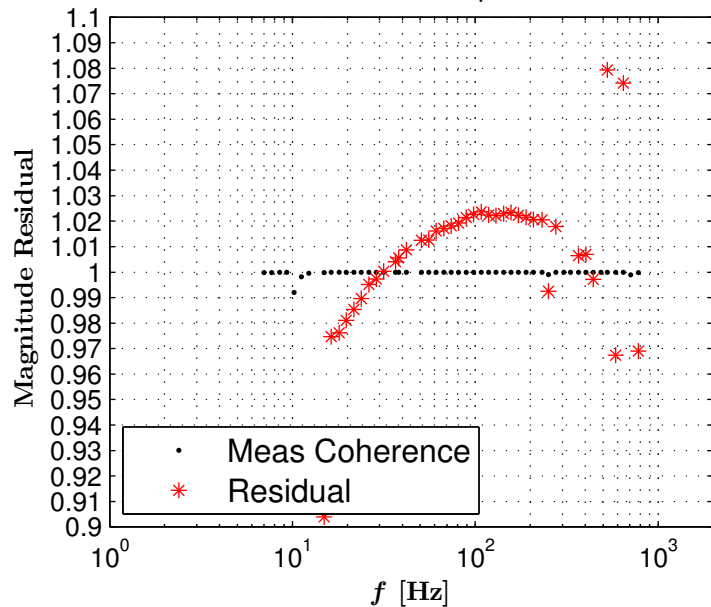

H1DARM Open Loop Gain TF

Measurement / Model

Aug 28 2015 20:06:49 UTC

GPS Time: 1124827626