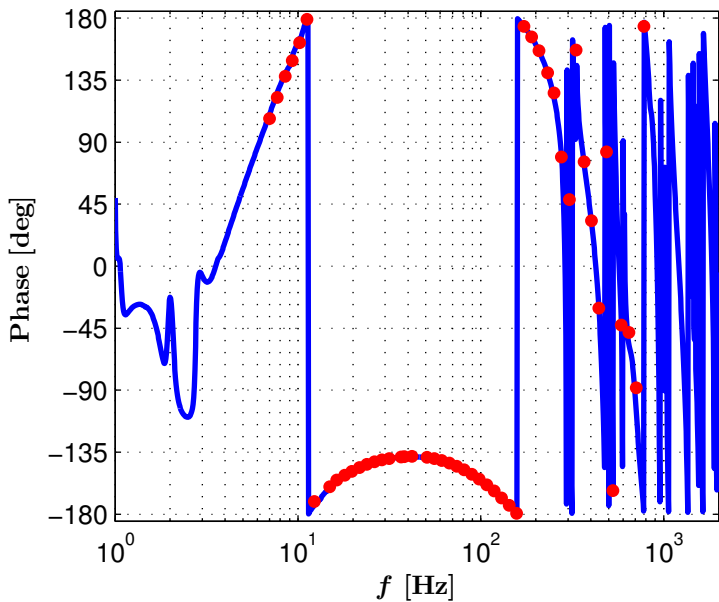

H1DARM Open Loop Gain TF

Measurement / Model

Aug 28 2015 20:06:49 UTC

GPS Time: 1124827626