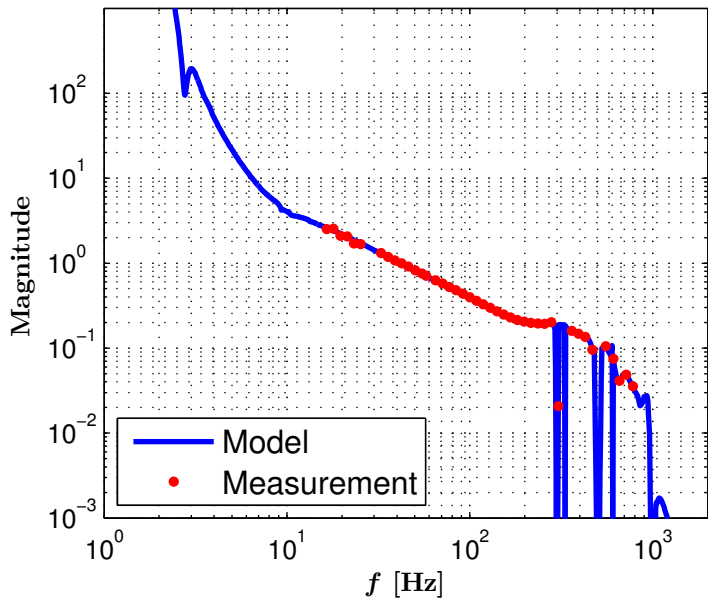

H1DARM Open Loop Gain TF

Measurement / Model

Aug 30 2015 07:19:40 UTC

GPS Time: 1124954397