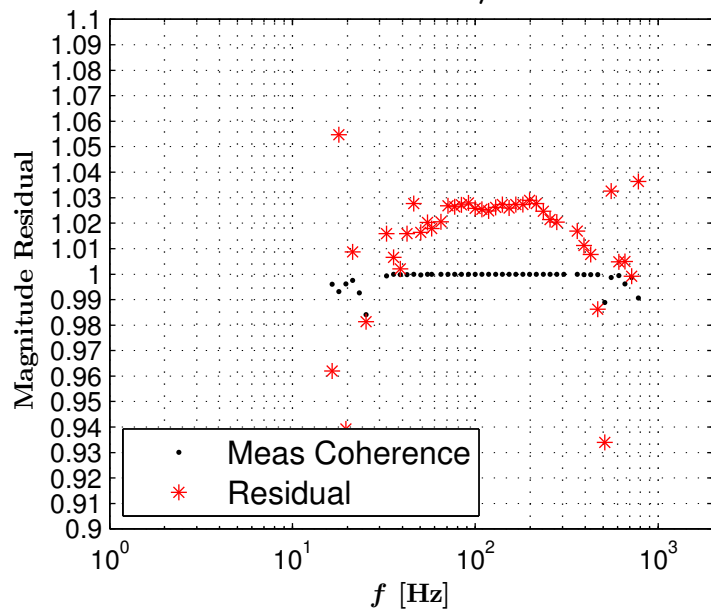

H1DARM Open Loop Gain TF

Measurement / Model

Aug 30 2015 07:19:40 UTC

GPS Time: 1124954397