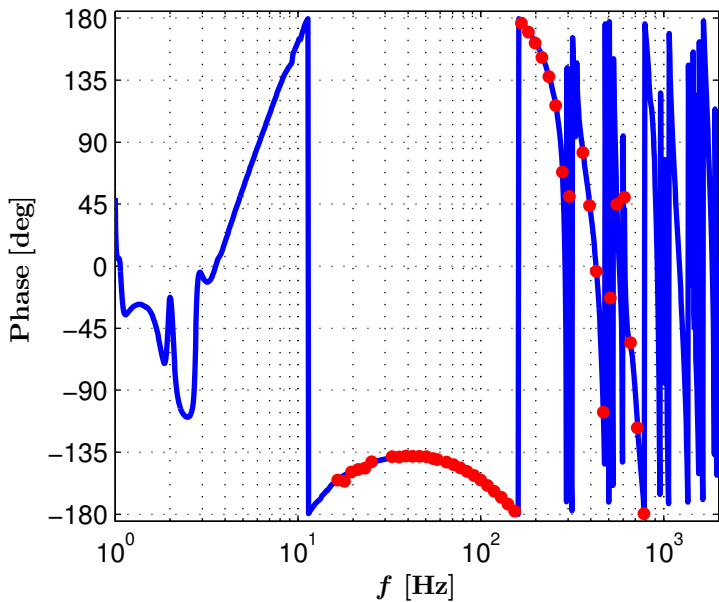

H1DARM Open Loop Gain TF

Measurement / Model

Aug 30 2015 07:19:40 UTC

GPS Time: 1124954397