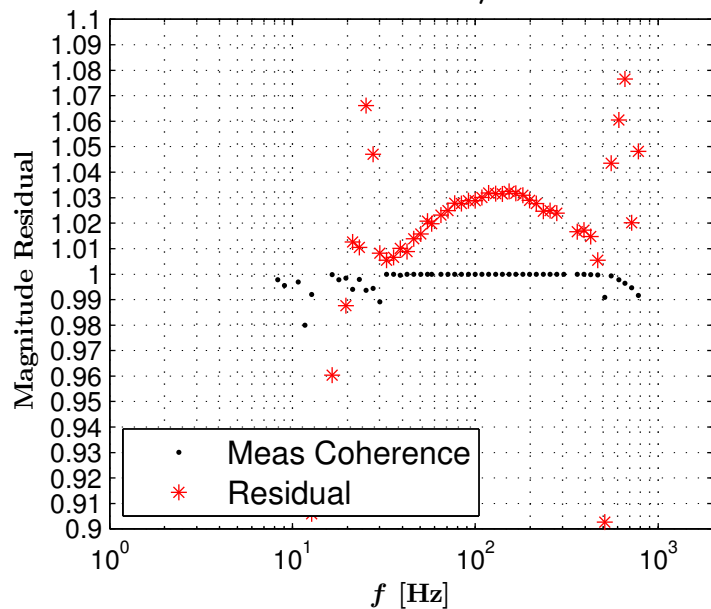

H1DARM Open Loop Gain TF

Measurement / Model

Aug 30 2015 07:19:40 UTC

GPS Time: 1124954397