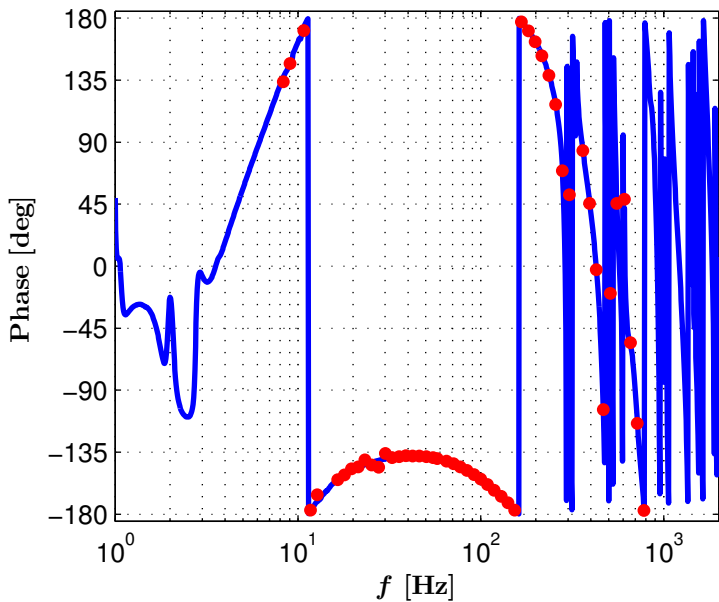

H1DARM Open Loop Gain TF

Measurement / Model

Aug 30 2015 07:19:40 UTC

GPS Time: 1124954397