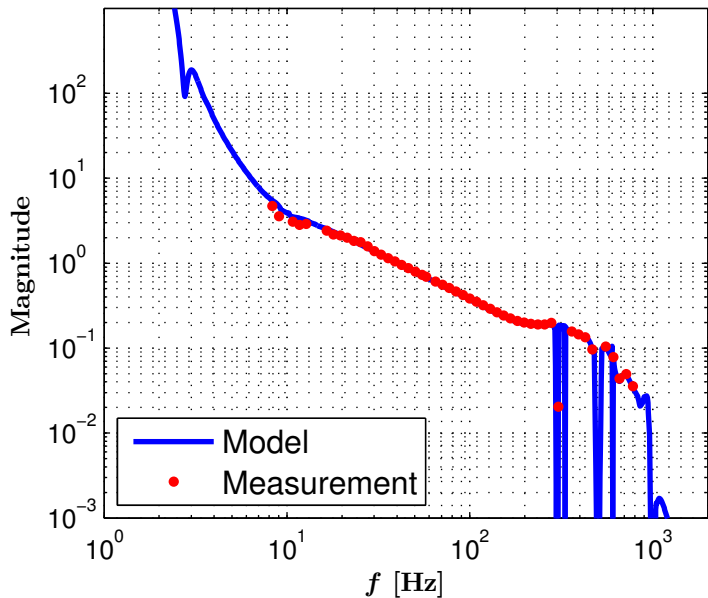

H1DARM Open Loop Gain TF

Measurement / Model

Aug 30 2015 07:19:40 UTC

GPS Time: 1124954397