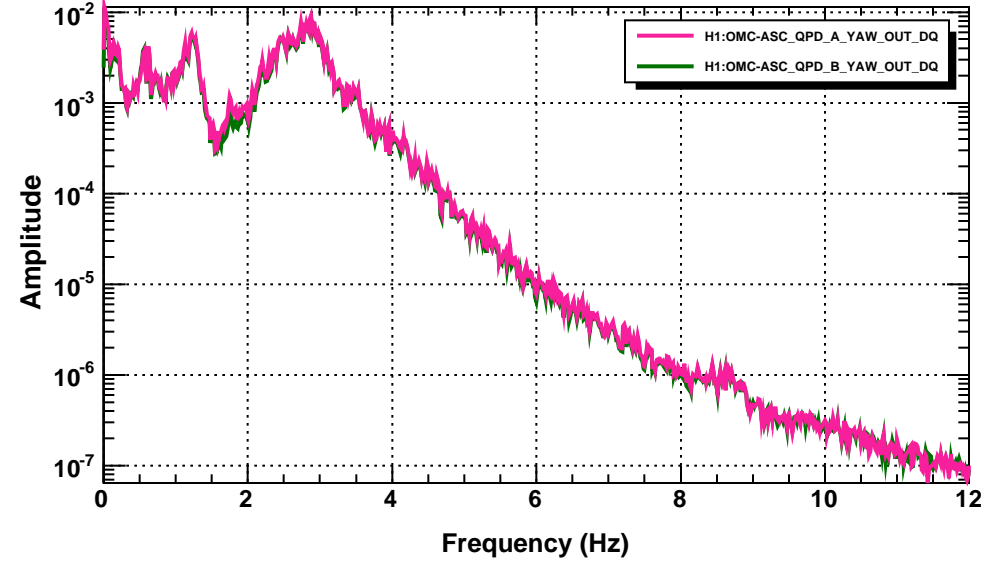

Power spectrum

T0=12/09/2015 00:11:30

Avg=10

BW=0.0234367

Power spectrum

T0=12/09/2015 00:11:30

Avg=10

BW=0.0234367

Power spectrum

T0=12/09/2015 00:11:30

Avg=10

BW=0.0234367