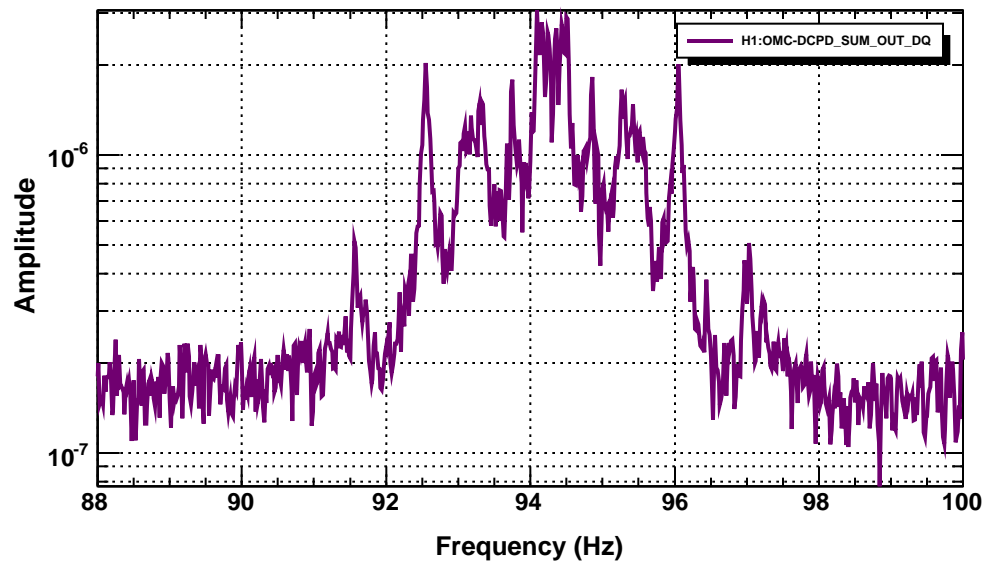

Power spectrum

T0=12/09/2015 00:11:30

Avg=10

BW=0.0234367

Power spectrum

T0=12/09/2015 00:11:30

Avg=10

BW=0.0234367

Power spectrum

T0=12/09/2015 00:11:30

Avg=10

BW=0.0234367