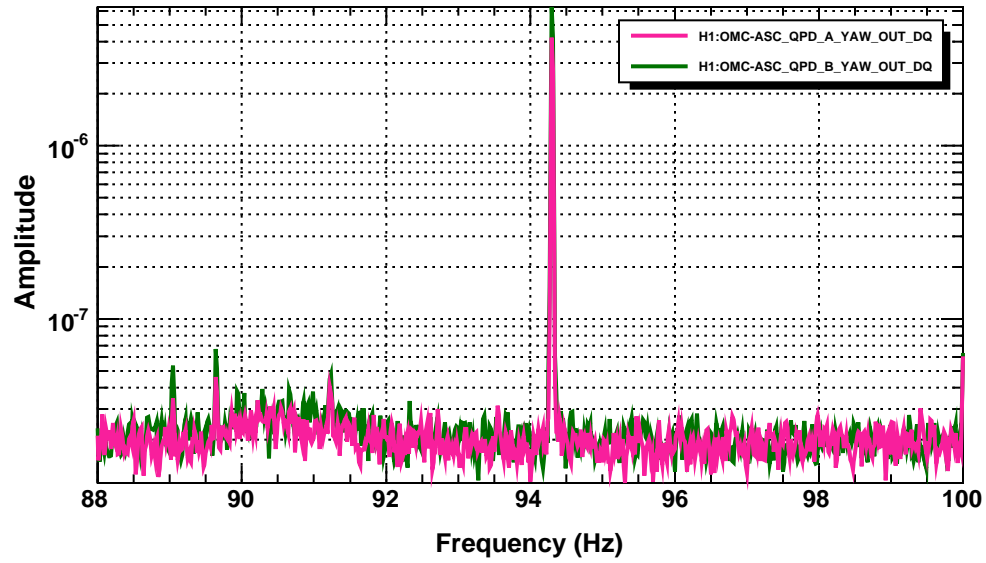

Power spectrum

T0=12/09/2015 00:11:30

Avg=10

BW=0.0234367

Power spectrum

T0=12/09/2015 00:11:30

Avg=10

BW=0.0234367

Power spectrum

T0=12/09/2015 00:11:30

Avg=10

BW=0.0234367