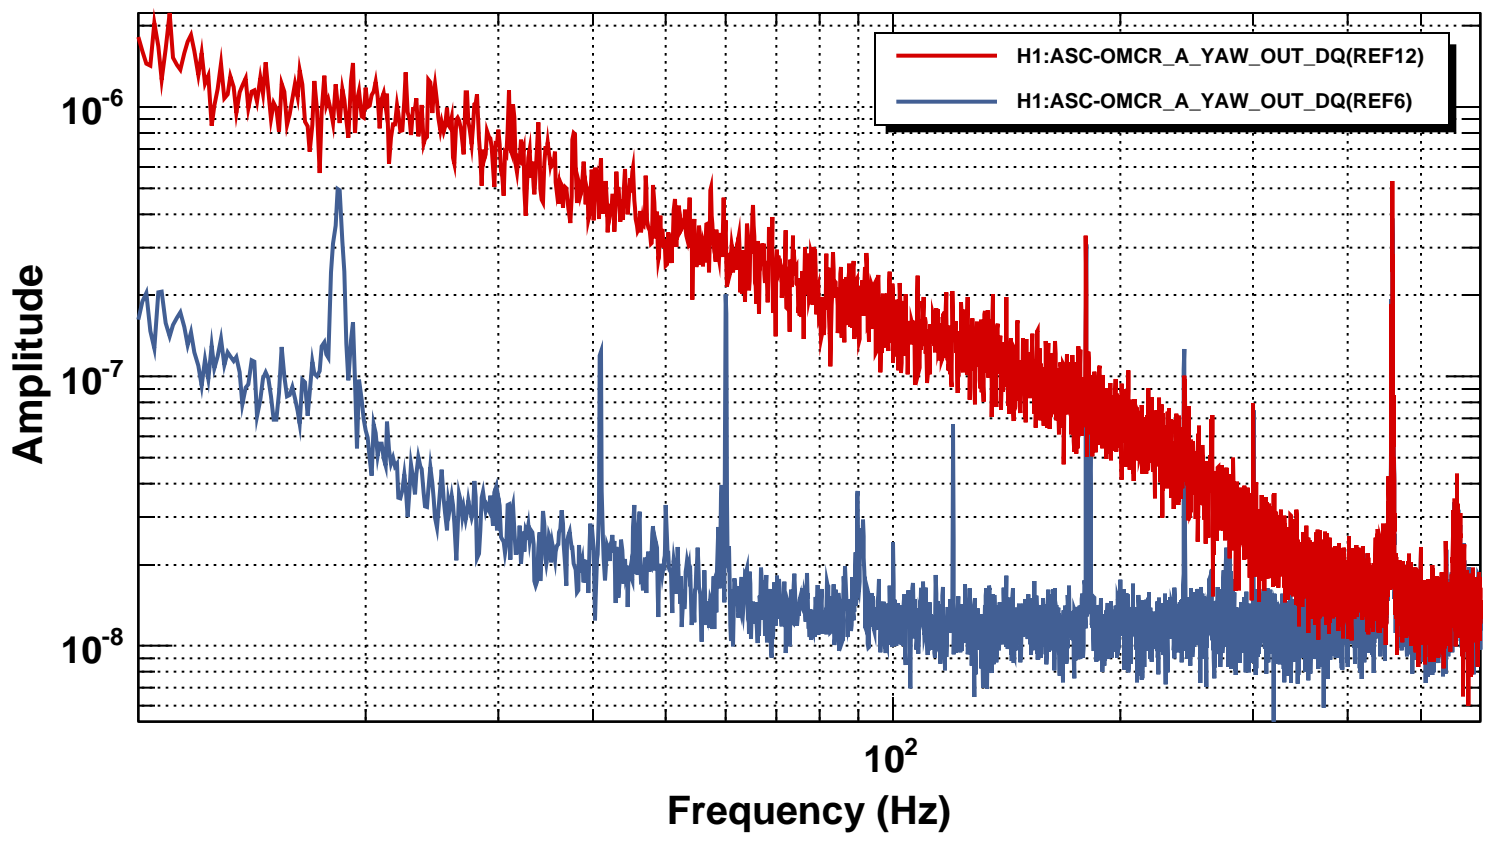

Power spectrum

*T0=13/09/2015 01:43:42.020019

Avg=10

BW=0.187499

Power spectrum

*T0=13/09/2015 01:43:42.020019

Avg=10

BW=0.187499