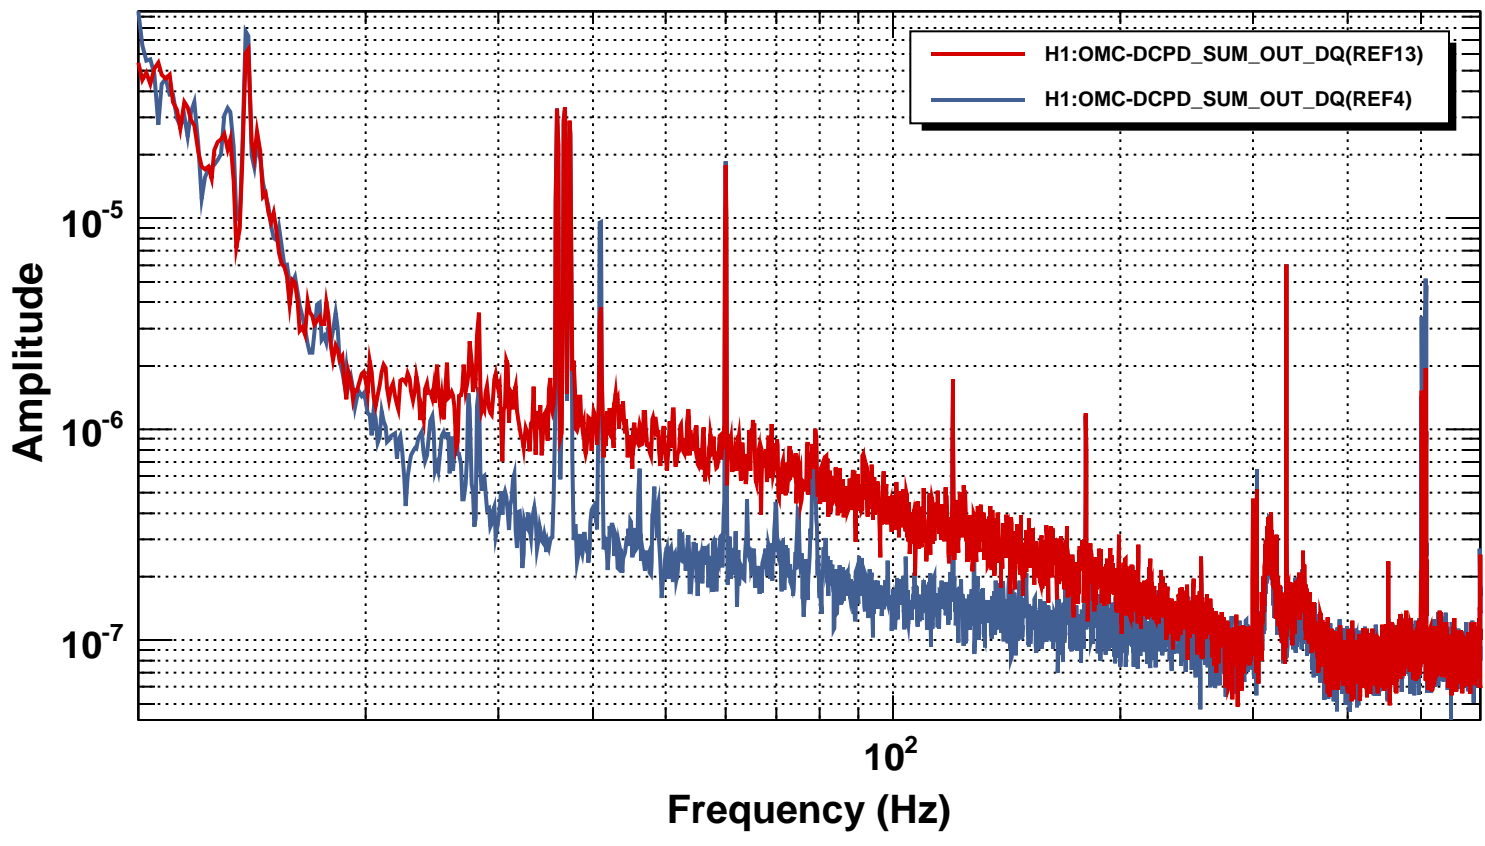

Power spectrum

*T0=13/09/2015 01:43:42.020019

Avg=10

BW=0.187499

Power spectrum

*T0=13/09/2015 01:43:42.020019

Avg=10

BW=0.187499