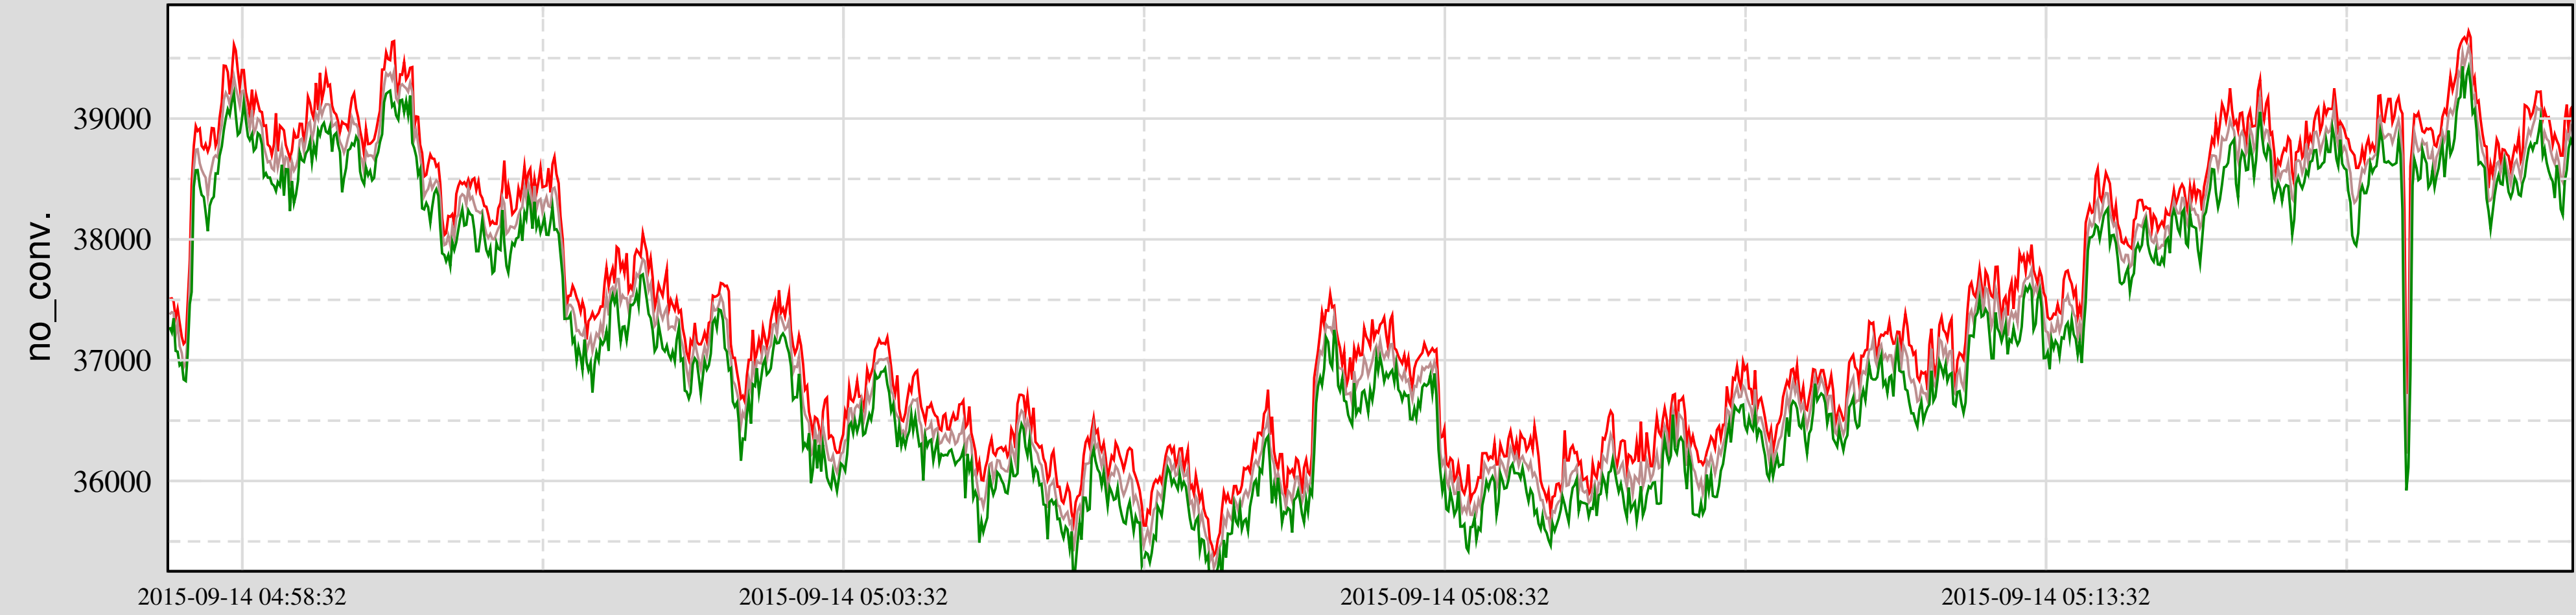

Trend from 15-09-14-04-57-56 to 15-09-14-05-17-55

Ch 2: H1:ASC-AS\_C\_SUM\_OUT\_DQ

Ch 1: H1:OMC-DCPD\_SUM\_OUT\_DQ