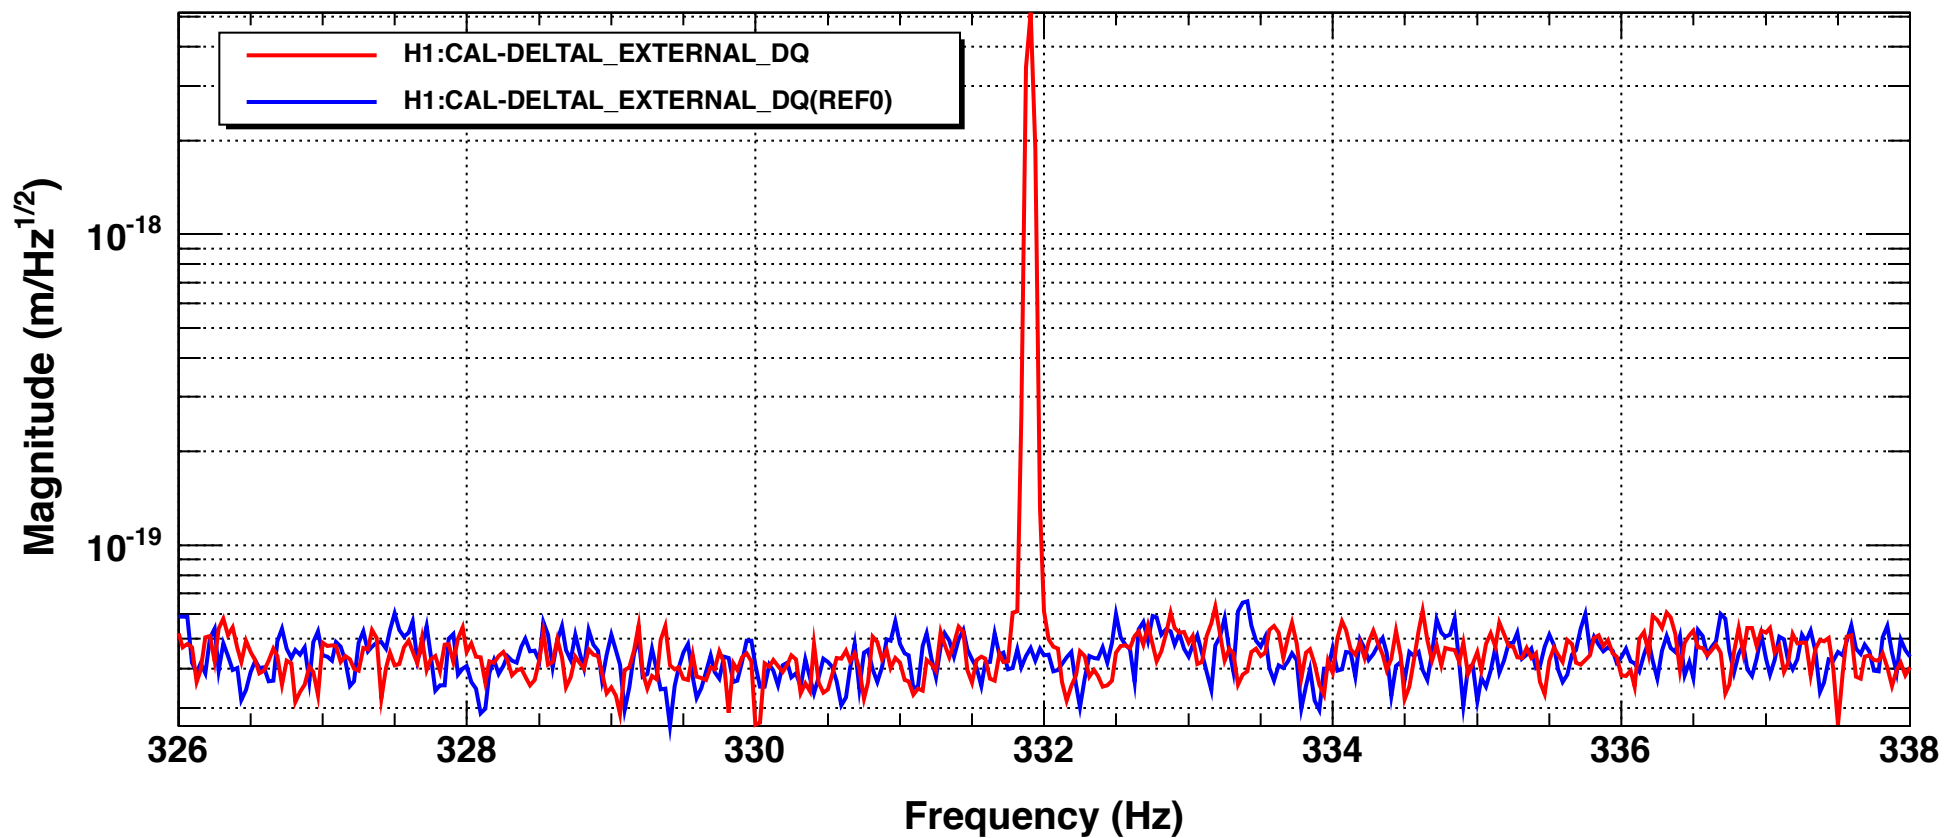

DARM: with and without Calibration lines

\*T0=11/09/2015 02:00:00

Avg=15

BW=0.0468742