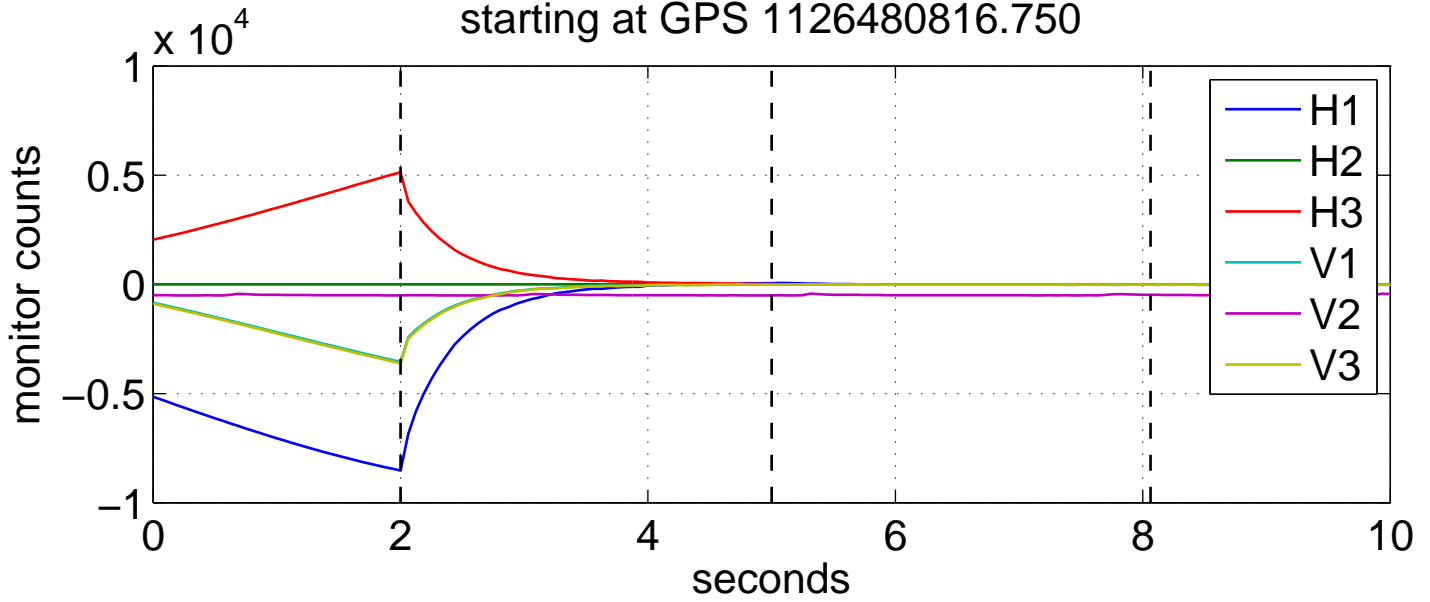

HAM5-ISI Coil Drive Monitors starting at GPS 1126480816.750

Zoom on Coil Drive Monitors