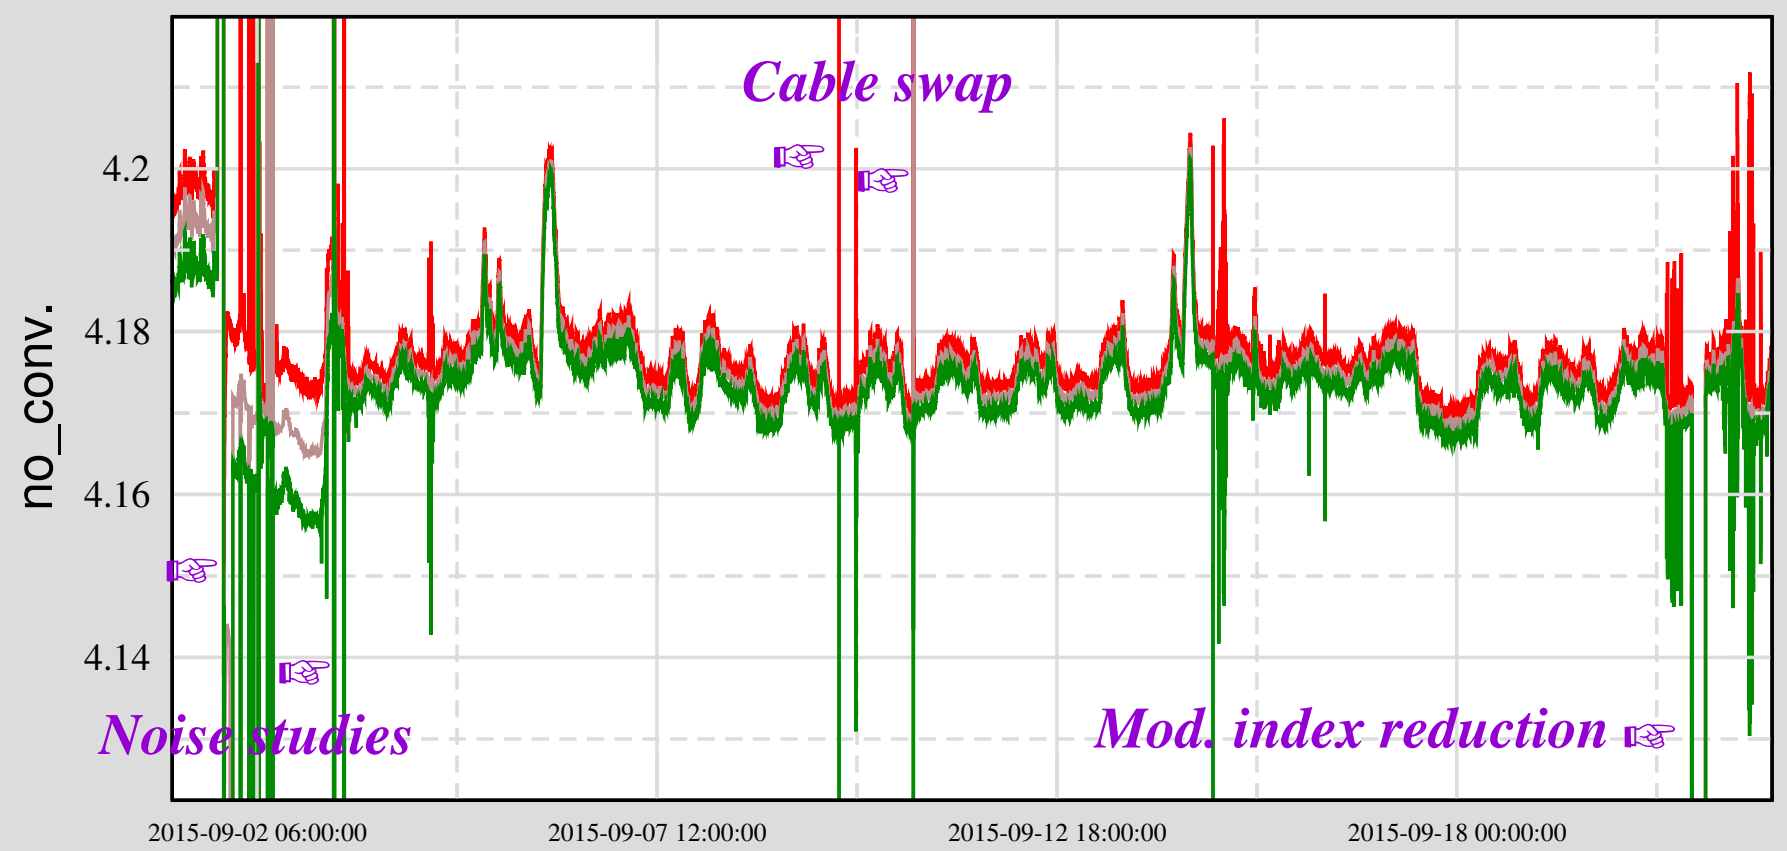

Trend from 15-09-01-03-18-44 to 15-09-22-03-18-44

Ch 2: H1:LSC-MOD\_RF45\_AM\_CTRL\_OUT\_DQ

Ch 1: H1:OMC-DCPD\_SUM\_OUT\_DQ

Ch 3: H1:LSC-MOD\_RF45\_AM\_AC\_OUT\_DQ