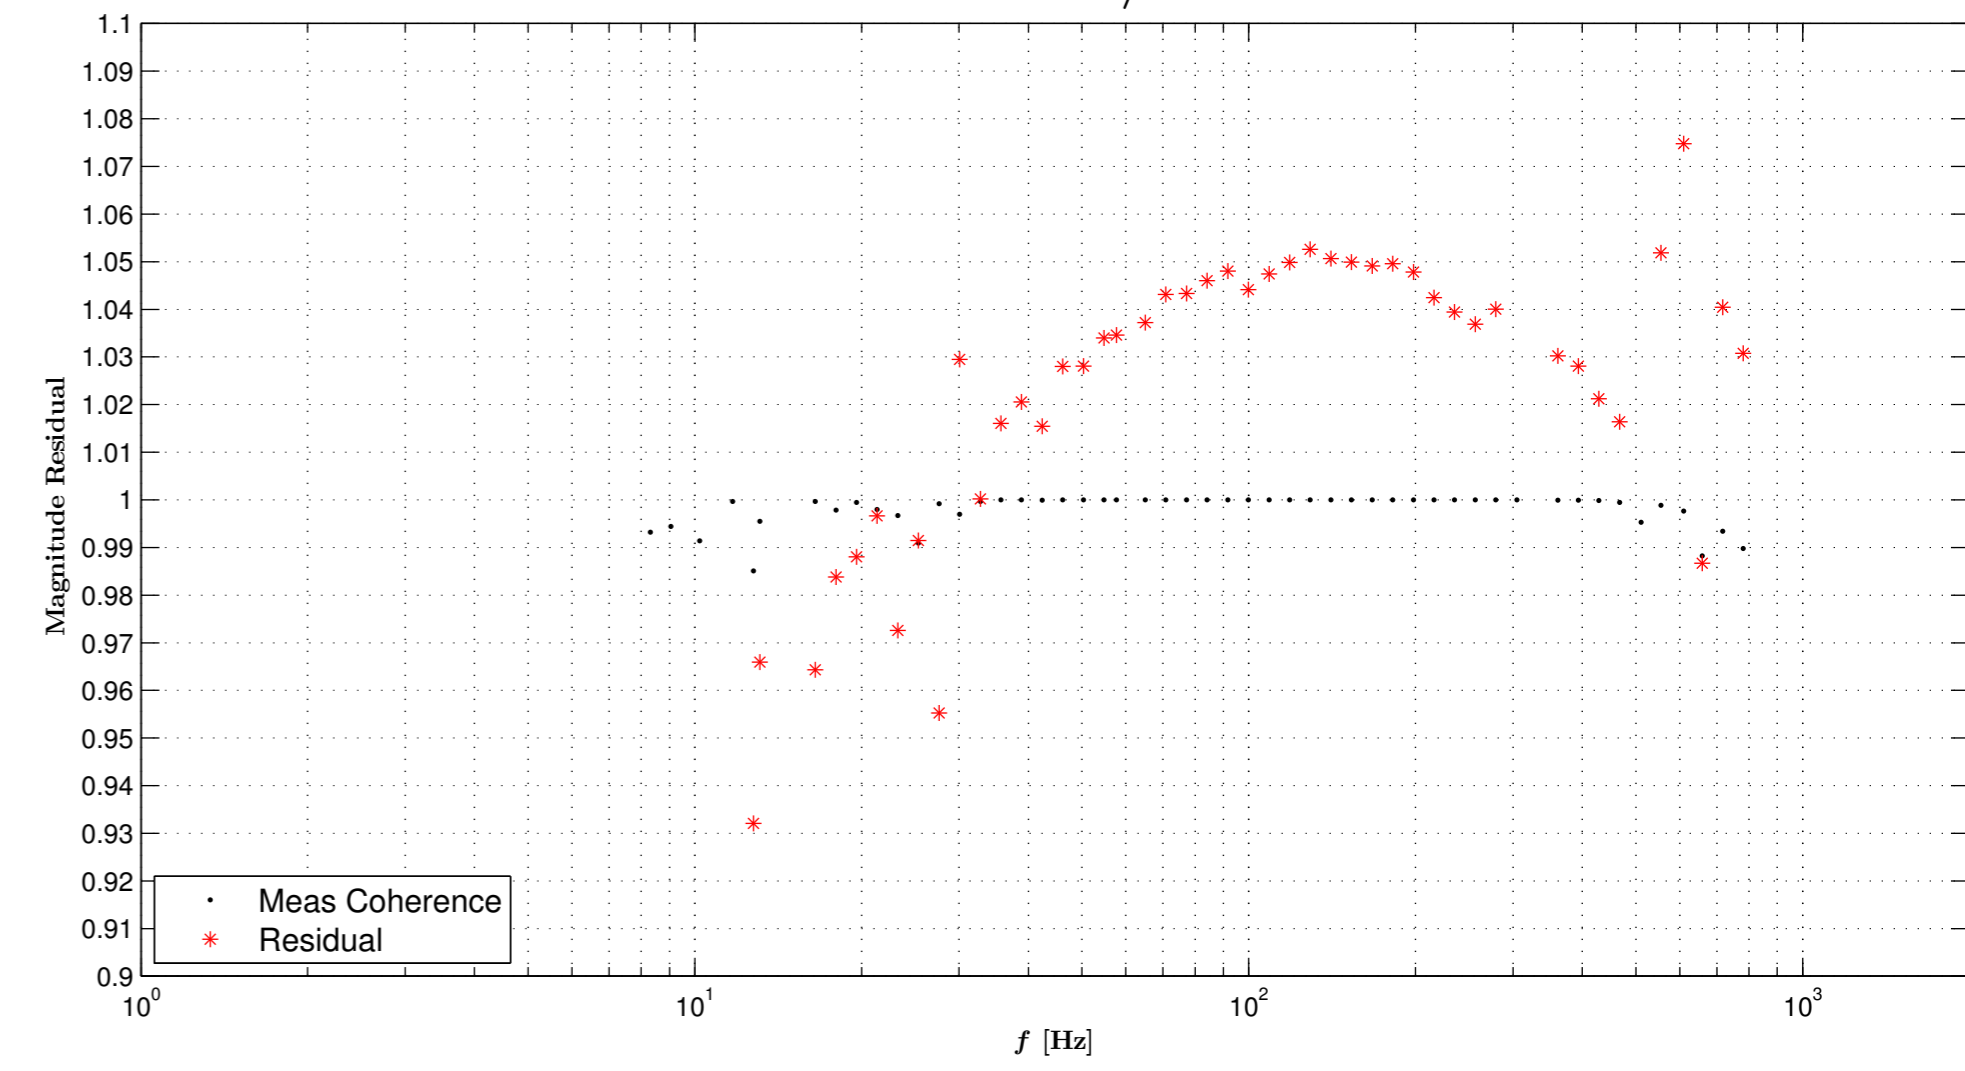

H1DARM Open Loop Gain TF

Measurement / Model

Sep 23 2015 22:38:54 UTC

GPS Time: 1127083151