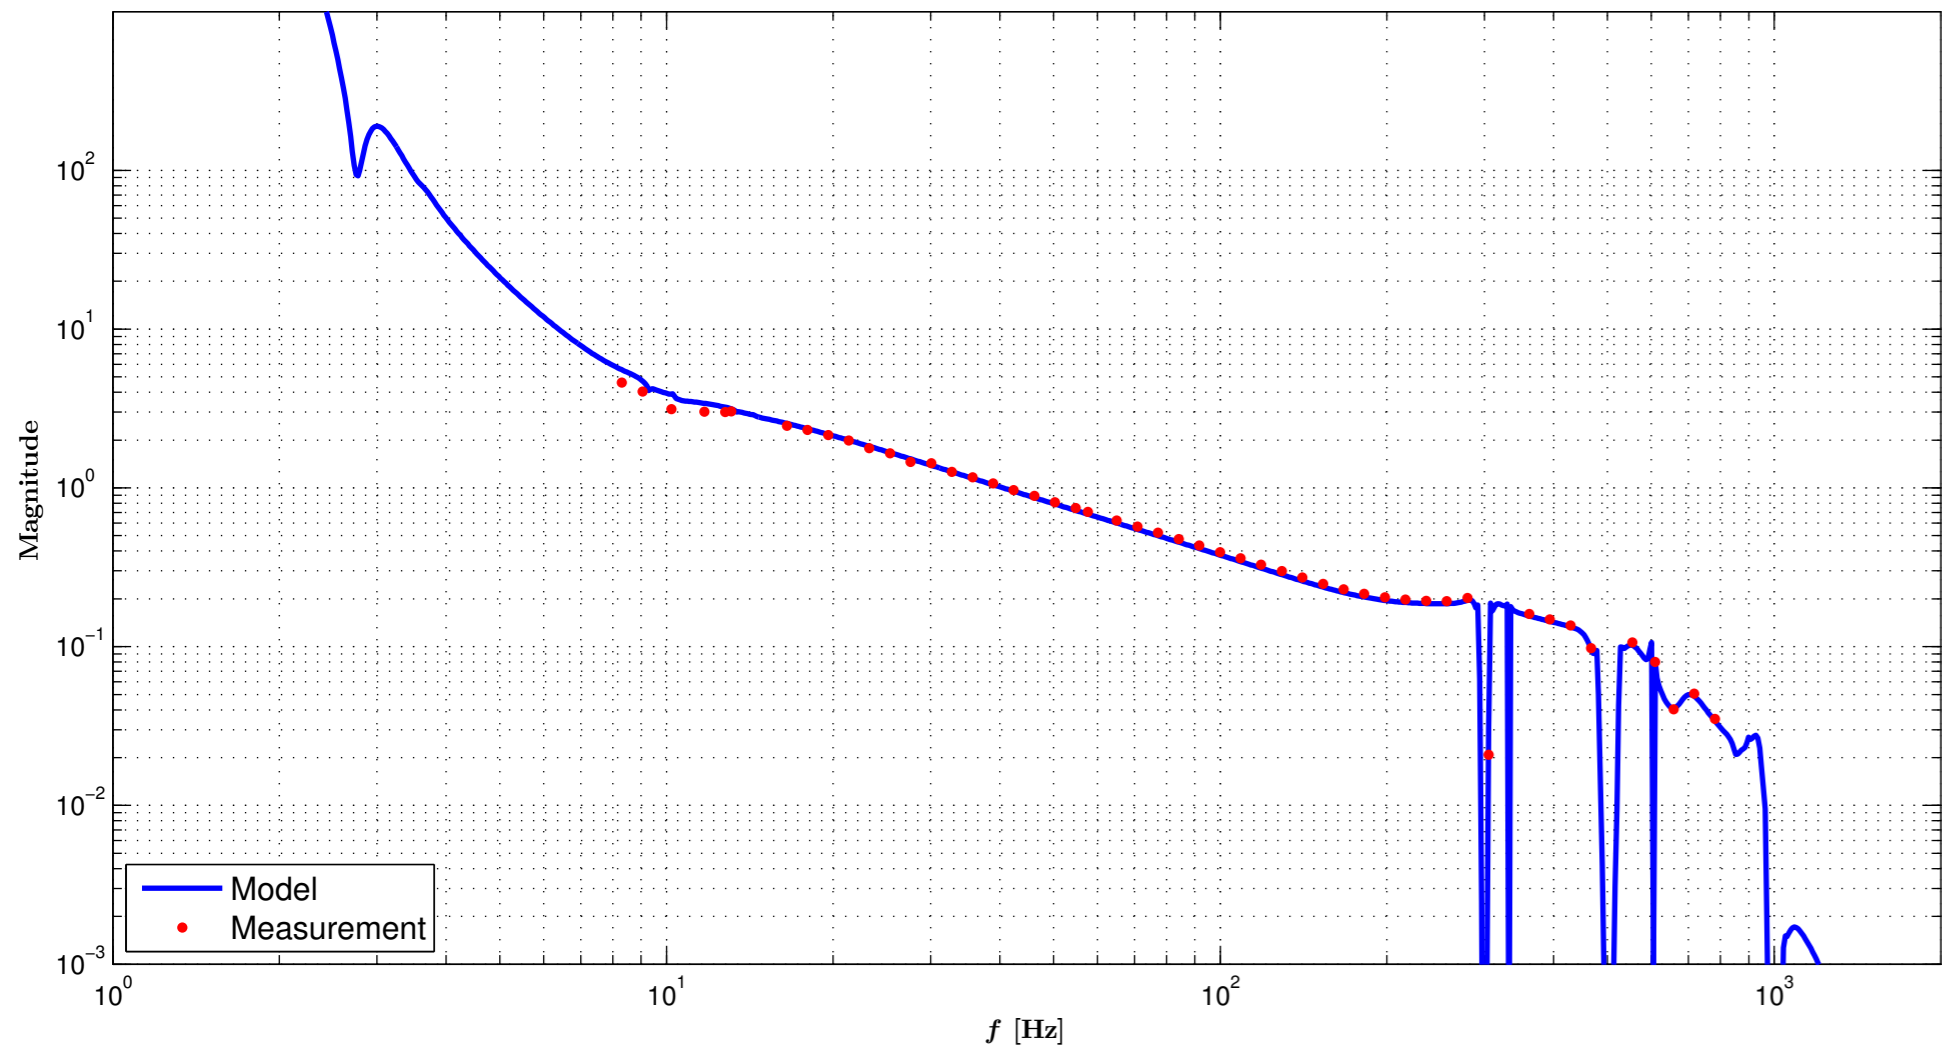

H1DARM Open Loop Gain TF

Measurement / Model

Sep 23 2015 22:38:54 UTC

GPS Time: 1127083151