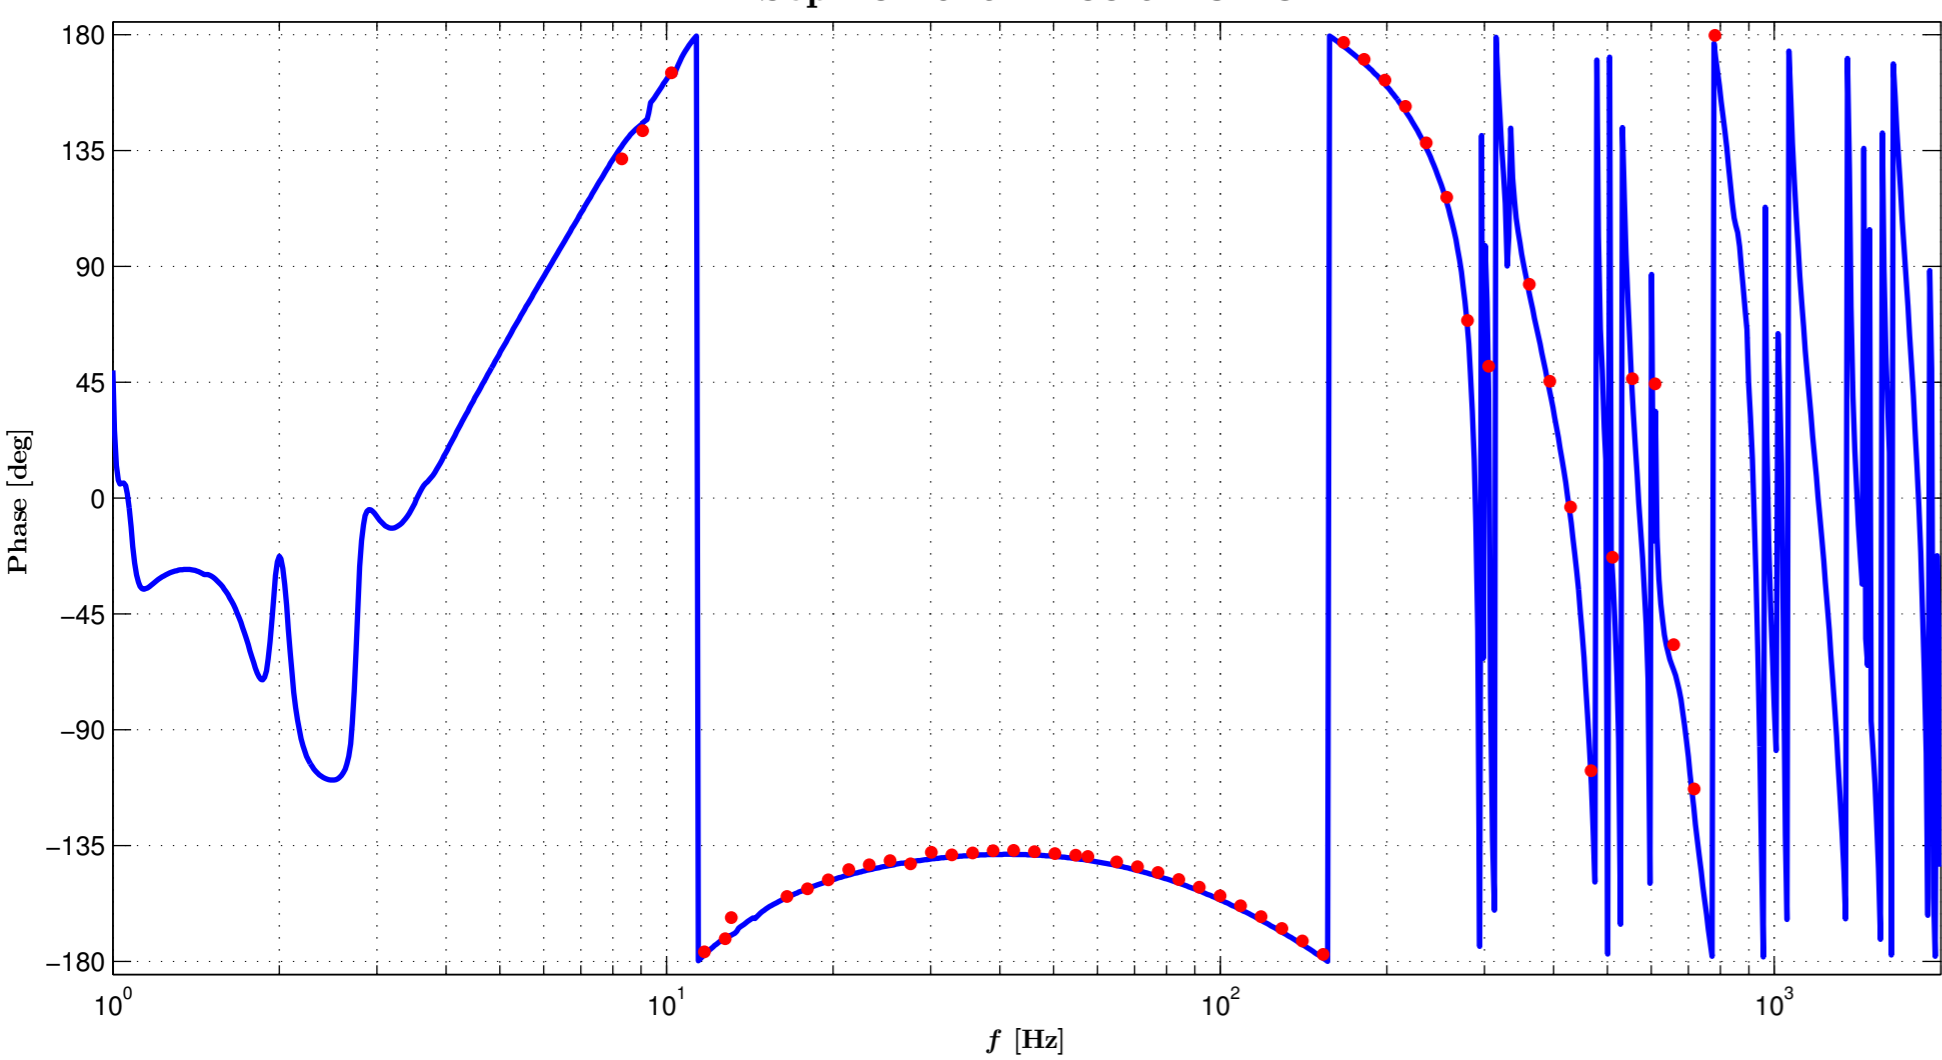

H1DARM Open Loop Gain TF

Measurement / Model

Sep 23 2015 22:38:54 UTC

GPS Time: 1127083151