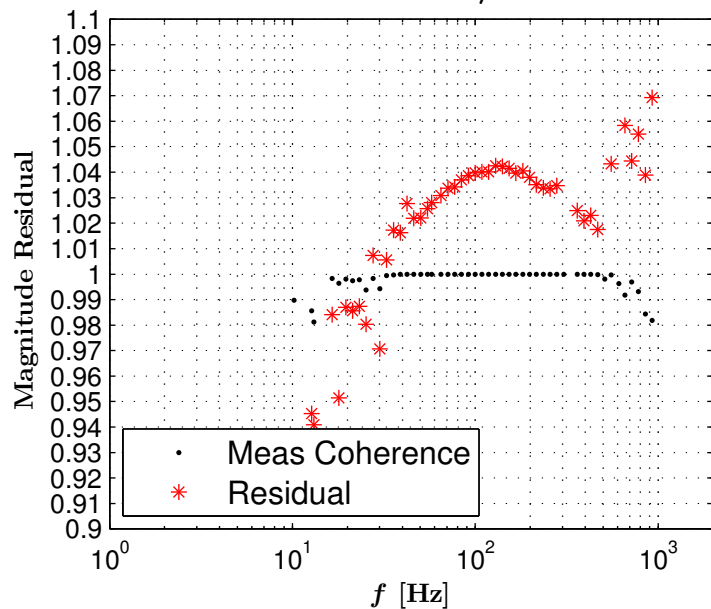

H1DARM Open Loop Gain TF

Measurement / Model

Sep 10 2015 23:35:15 UTC

GPS Time: 1125963332