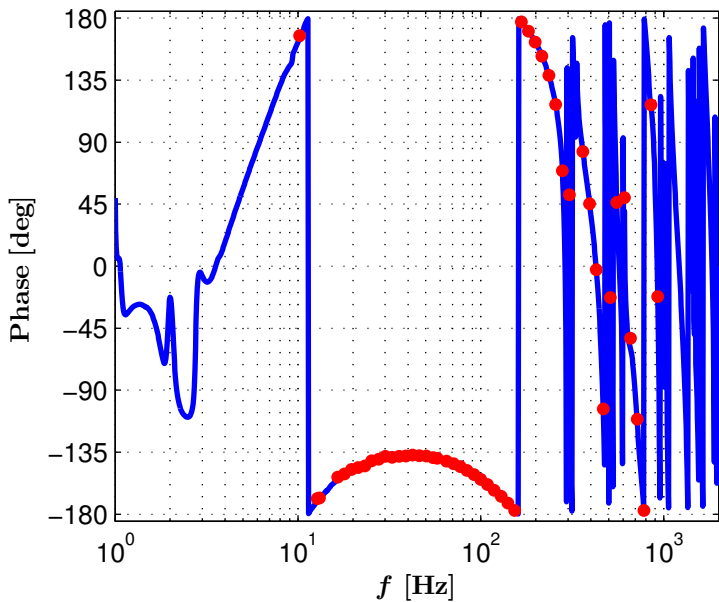

H1DARM Open Loop Gain TF

Measurement / Model

Sep 10 2015 23:35:15 UTC

GPS Time: 1125963332