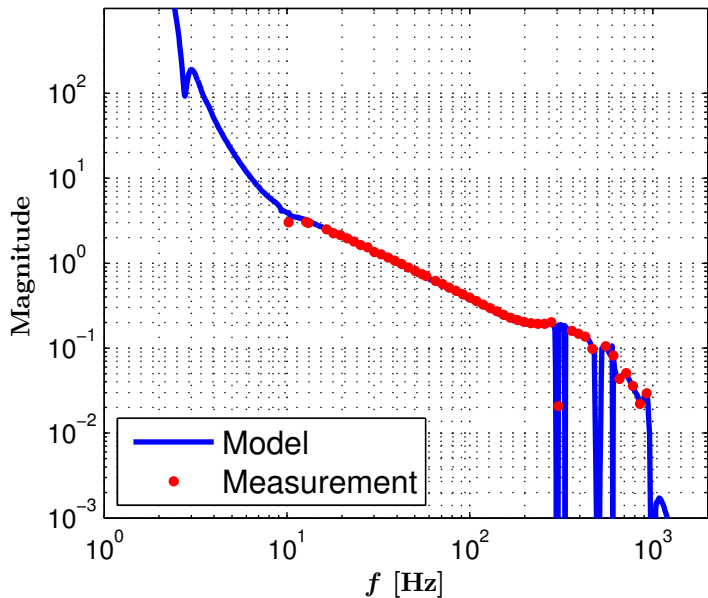

H1DARM Open Loop Gain TF

Measurement / Model

Sep 10 2015 23:35:15 UTC

GPS Time: 1125963332