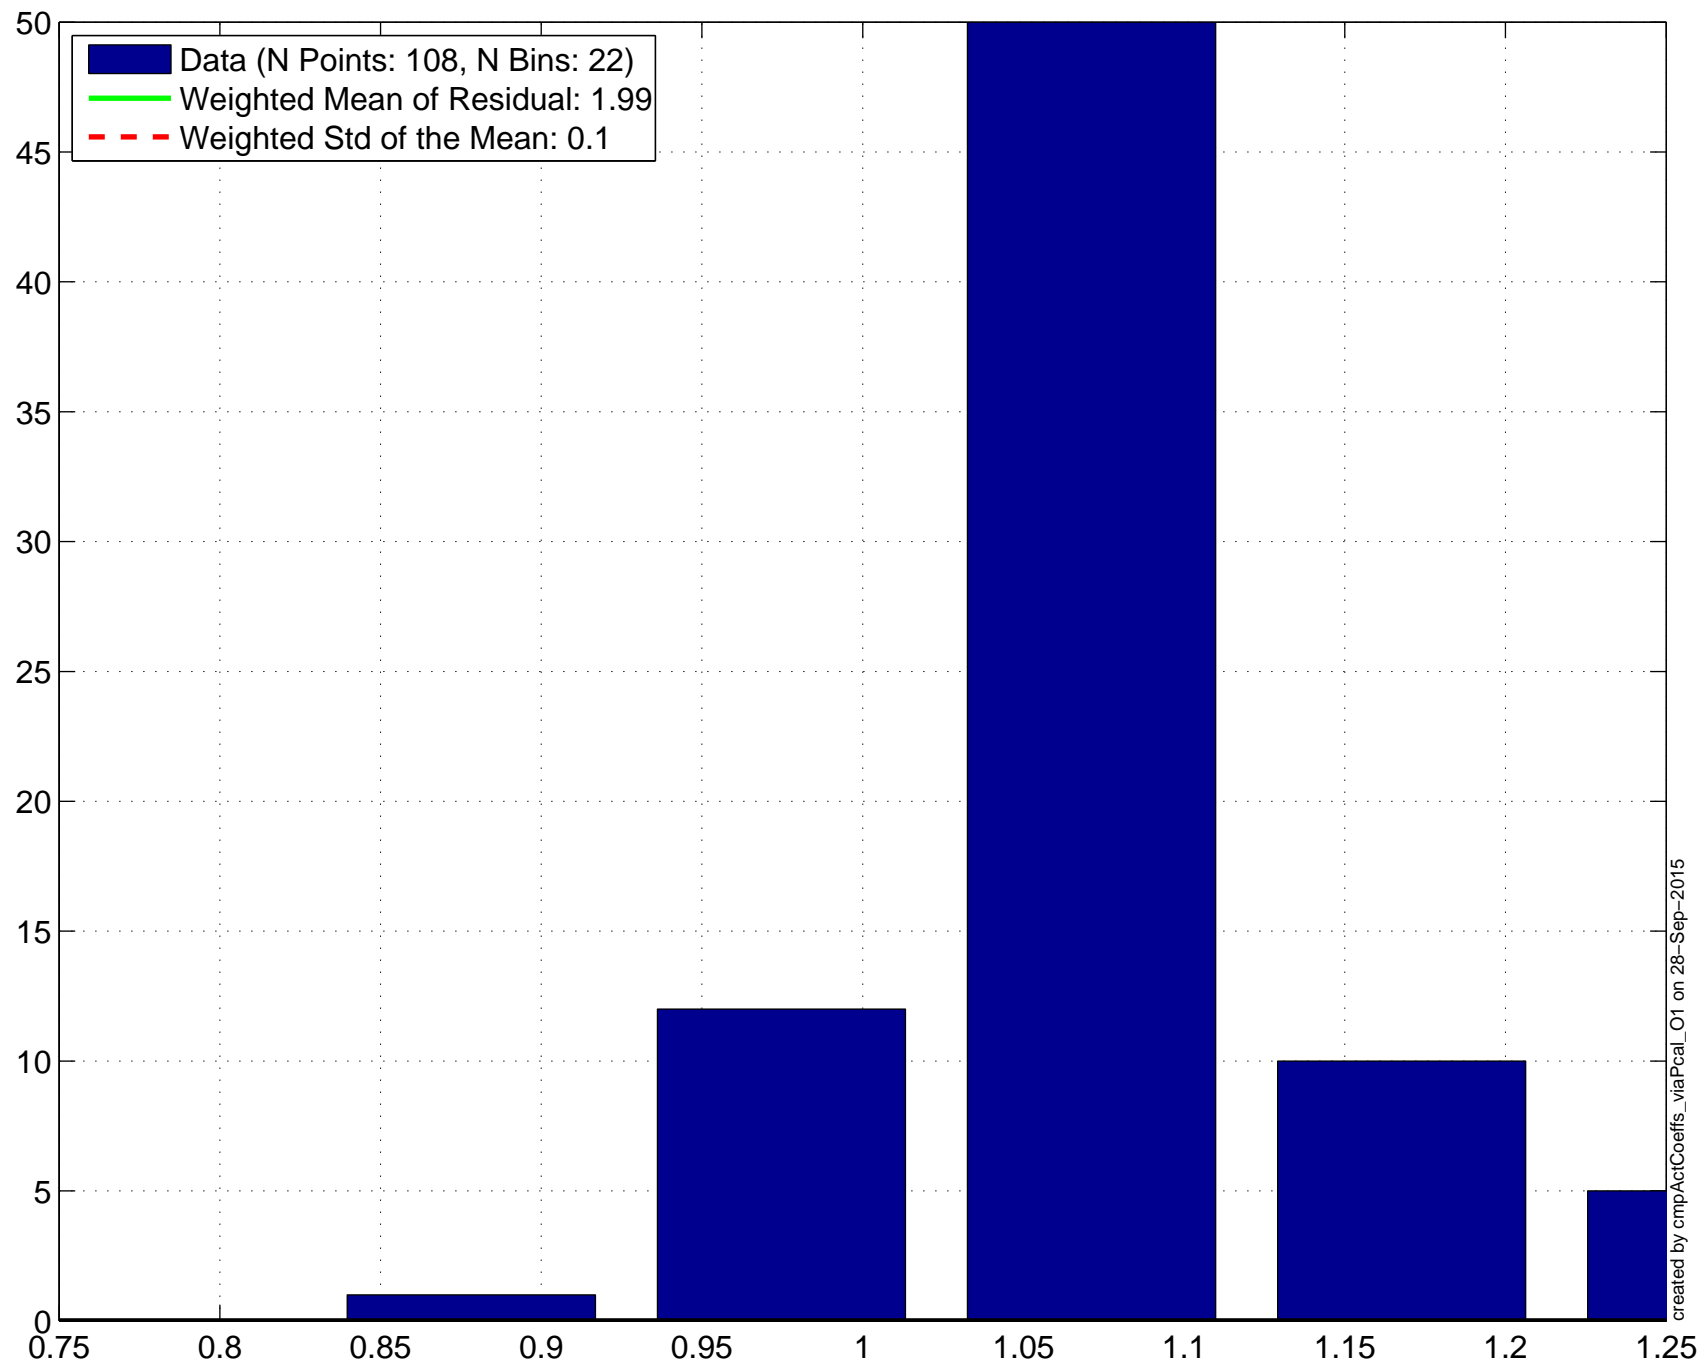

All H1SUSETMY L1 PCAL Absolute Calibrations

created by cmpActCoeffs_viaPcal_O1 on 28-Sep-2015