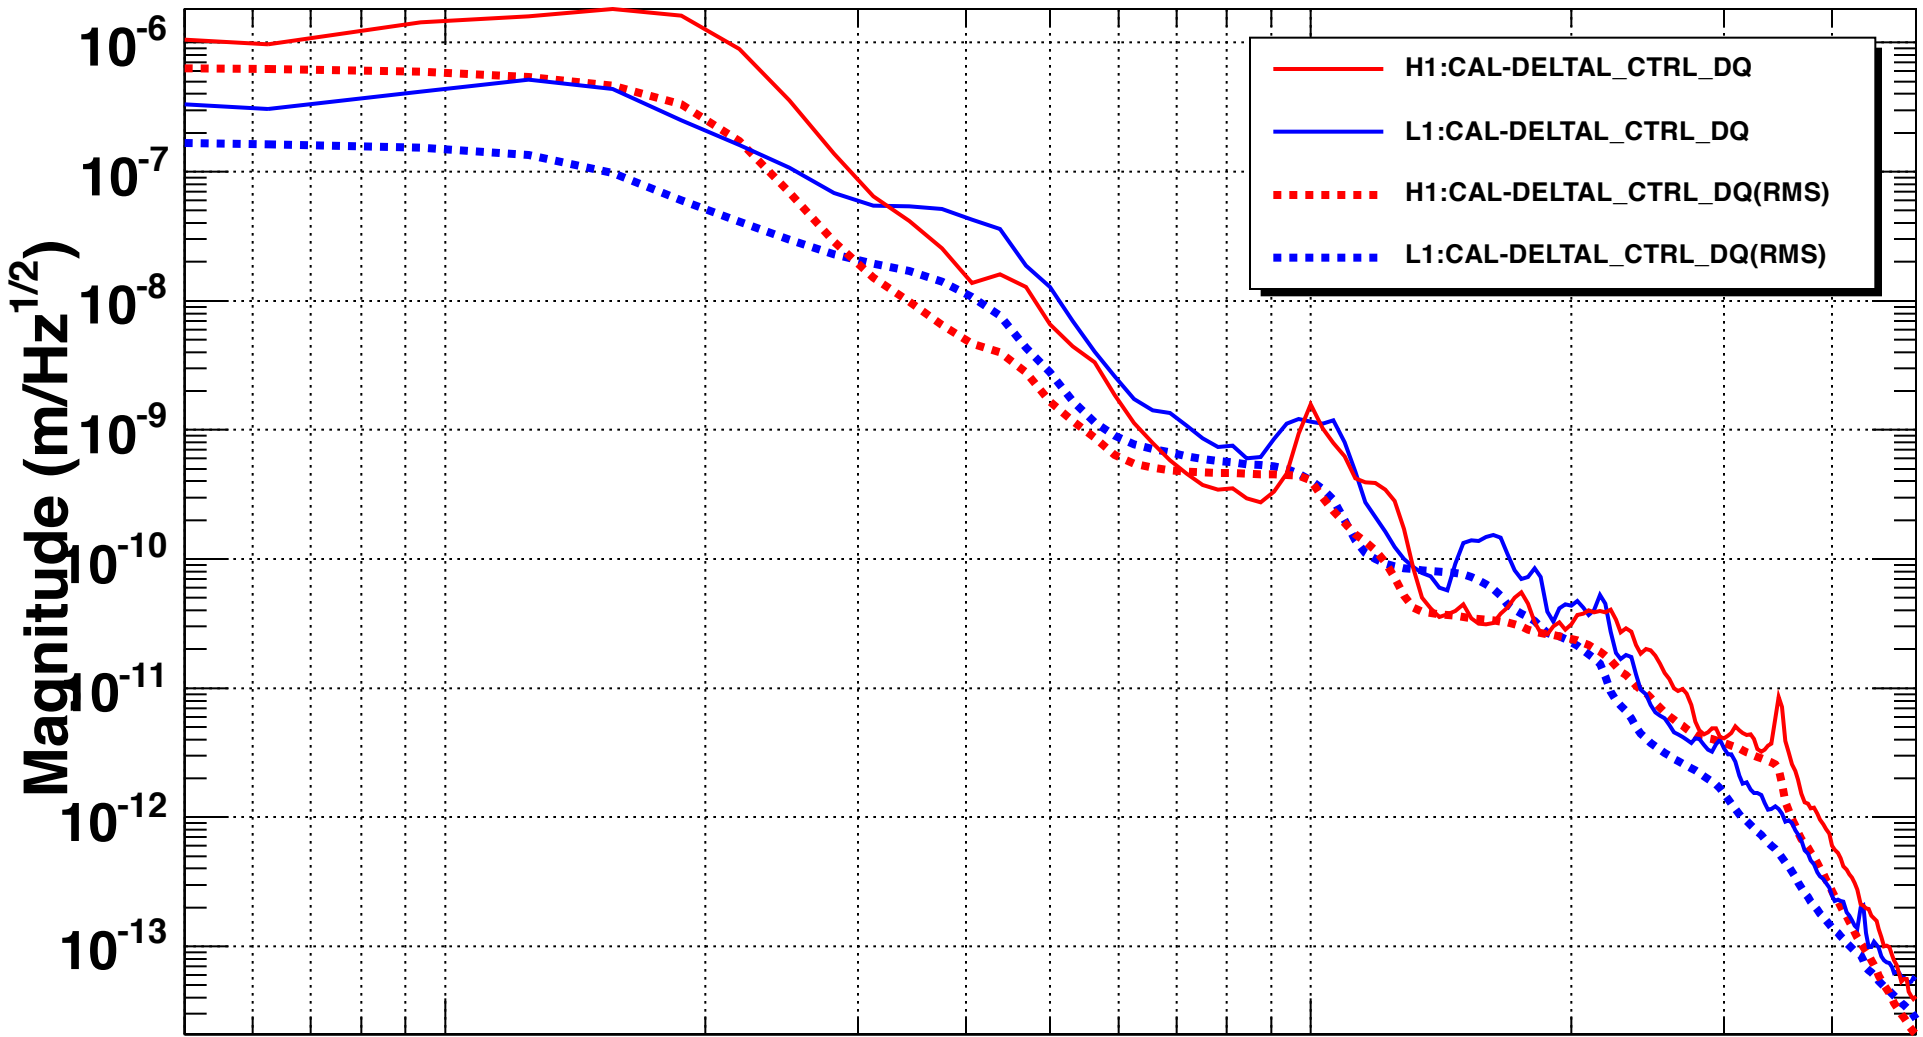

# External DARM spectra

T0=09/10/2015 16:15:00

Avg=50

BW=0.0468742