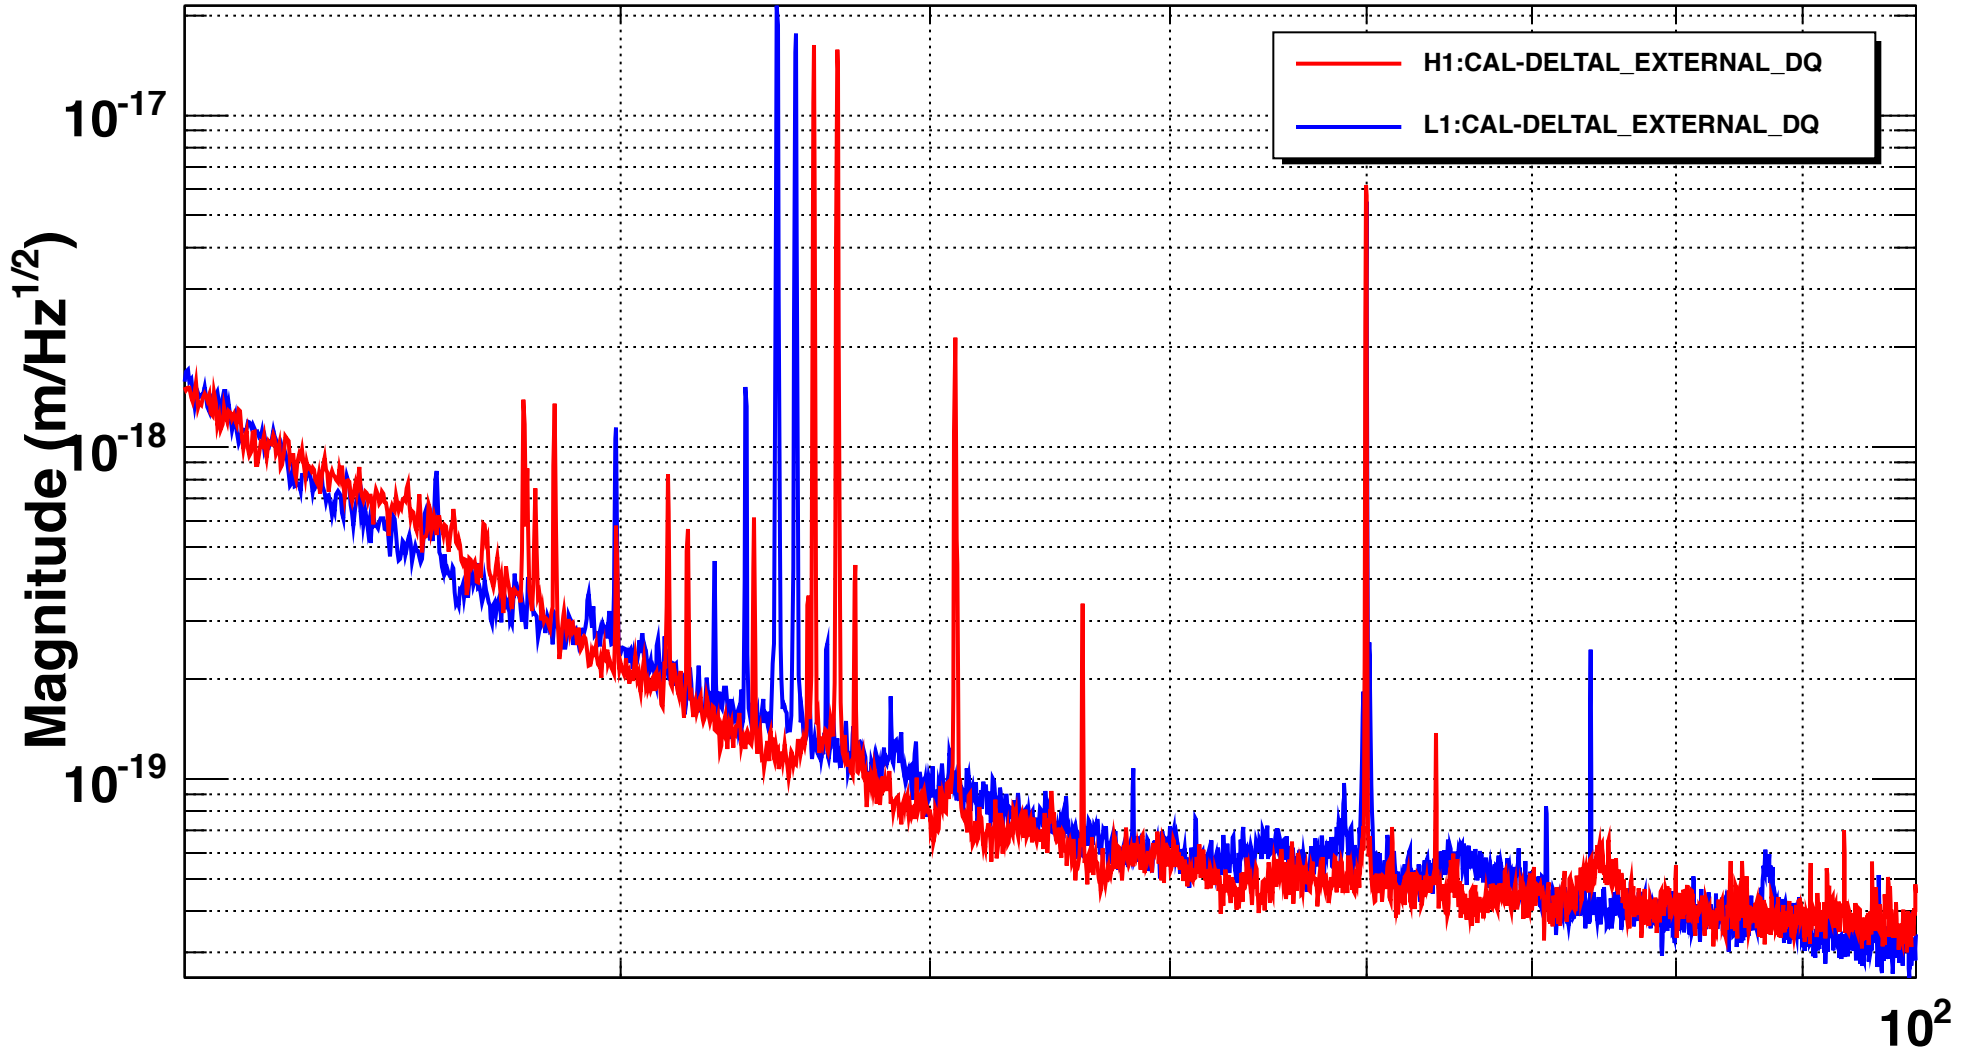

**DARM comparison: 20-100 Hz**

T0=09/10/2015 16:15:00

Avg=50

BW=0.0468742