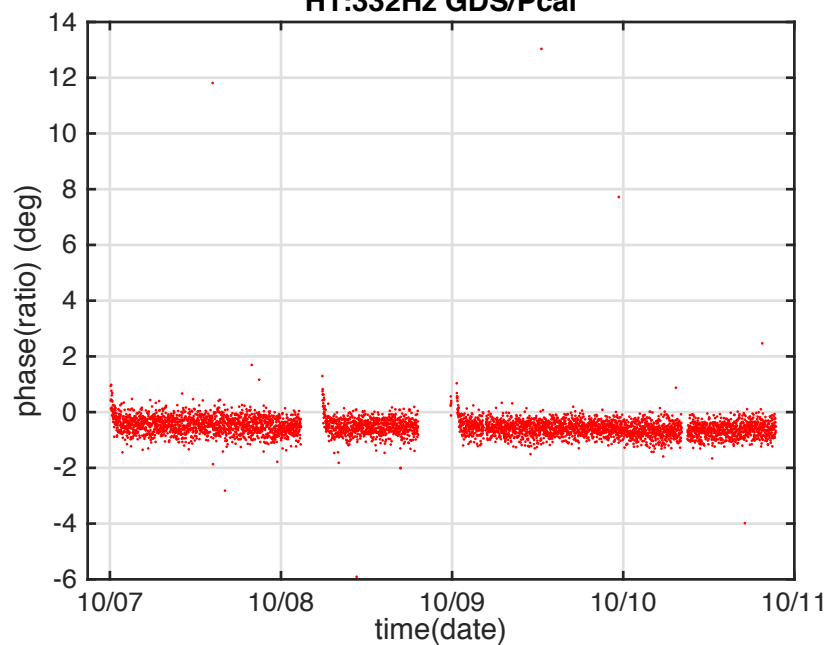

H1:36Hz GDS/Pcal

H1:36Hz GDS/Pcal

H1:332Hz GDS/Pcal

H1:332Hz GDS/Pcal

H1:1kHz GDS/Pcal

H1:1kHz GDS/Pcal

H1:3kHz GDS/Pcal

H1:3kHz GDS/Pcal