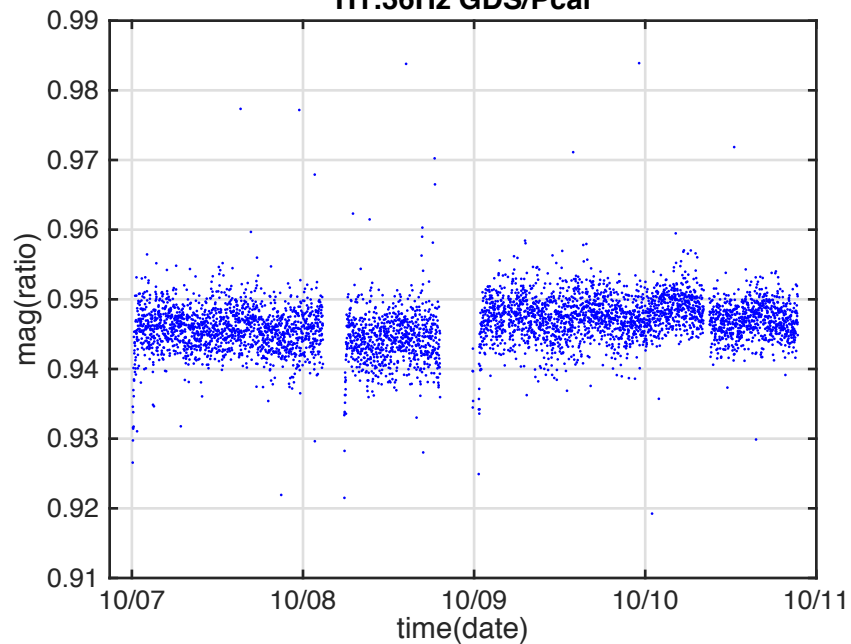

H1:36Hz GDS/Pcal

H1:36Hz GDS/Pcal

H1:332Hz GDS/Pcal

H1:332Hz GDS/Pcal

H1:1kHz GDS/Pcal

H1:1kHz GDS/Pcal

H1:3kHz GDS/Pcal

H1:3kHz GDS/Pcal