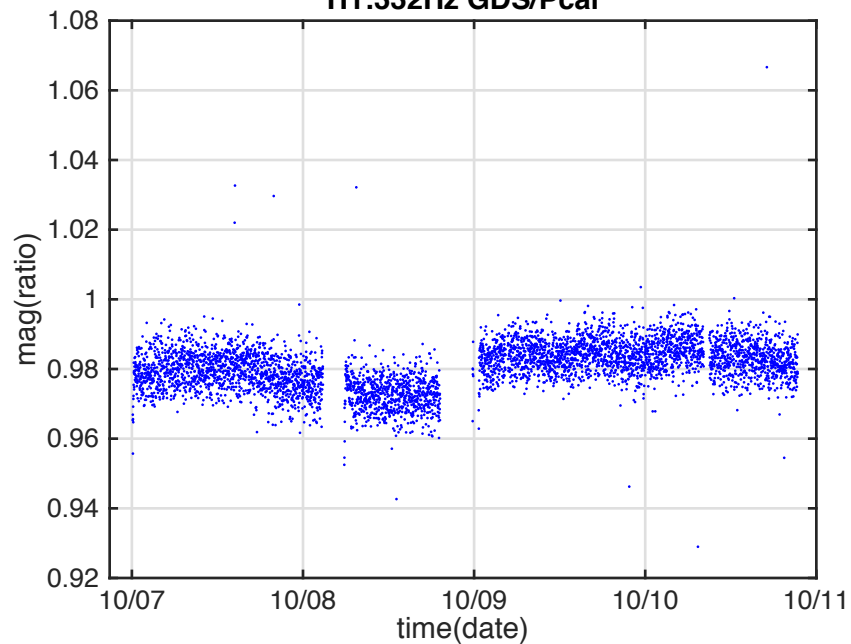

H1:36Hz GDS/Pcal

H1:36Hz GDS/Pcal

H1:332Hz GDS/Pcal

H1:332Hz GDS/Pcal

H1:1kHz GDS/Pcal

H1:1kHz GDS/Pcal

H1:3kHz GDS/Pcal

H1:3kHz GDS/Pcal