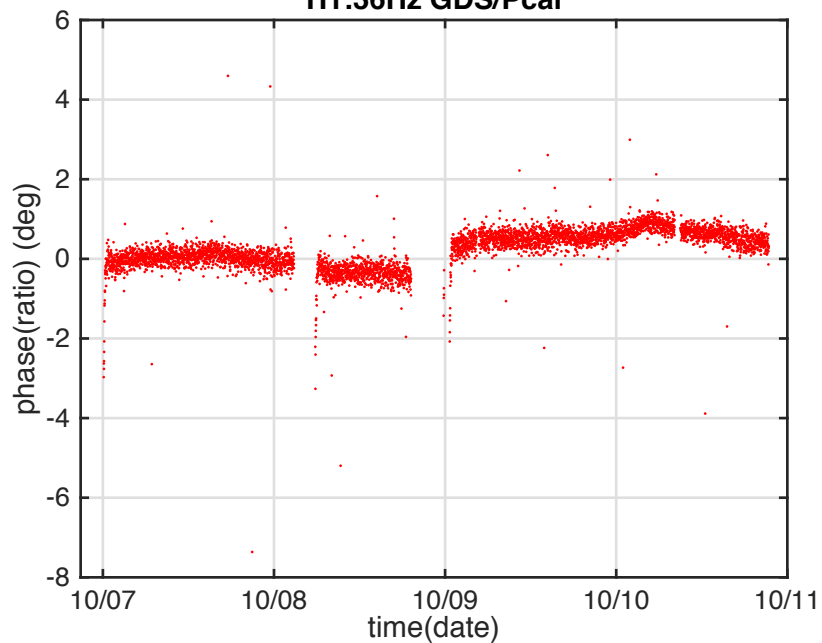

H1:36Hz GDS/Pcal

H1:36Hz GDS/Pcal

H1:332Hz GDS/Pcal

H1:332Hz GDS/Pcal

H1:1kHz GDS/Pcal

H1:1kHz GDS/Pcal

H1:3kHz GDS/Pcal

H1:3kHz GDS/Pcal