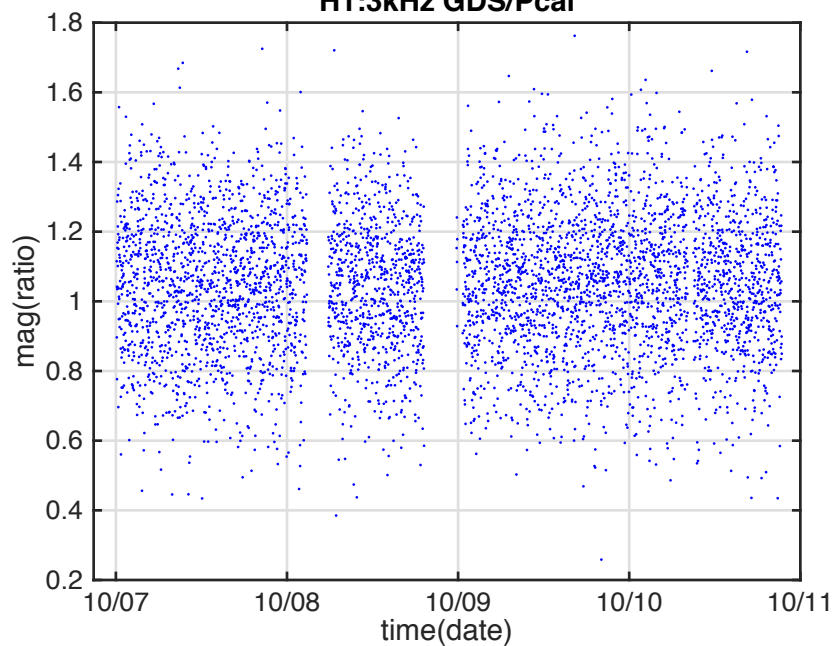

H1:36Hz GDS/Pcal

H1:36Hz GDS/Pcal

H1:332Hz GDS/Pcal

H1:332Hz GDS/Pcal

H1:1kHz GDS/Pcal

H1:1kHz GDS/Pcal

H1:3kHz GDS/Pcal

H1:3kHz GDS/Pcal