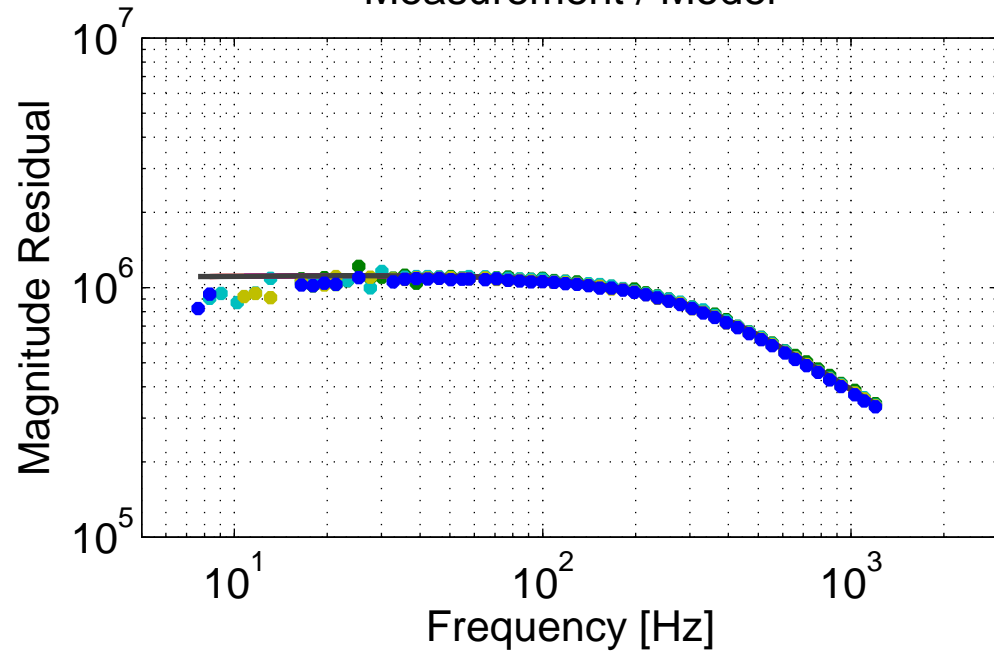

H1 Sensing Comparison
Measurement / Model

H1 Sensing Comparison
Meas. / KappaCorrectedModel

— Sep 10 meas.
● meas. from 1128979968
— Sep 23 meas.
● meas. from 1128979968
— Oct 15 meas. before vs. model
● meas. from 1128979968
— Oct 15 meas. after vs. model
● meas. from 1128979968

— Sep 10 vs. κ_{lst}, κ_C corr. model
● meas. from 1128979968
— Sep 23 vs. κ_{lst}, κ_C corr. model
● meas. from 1128979968
— Oct 15 before vs. κ_{lst}, κ_C corr. model
● meas. from 1128979968
— Oct 15 after vs. κ_{lst}, κ_C corr. model
● meas. from 1128979968