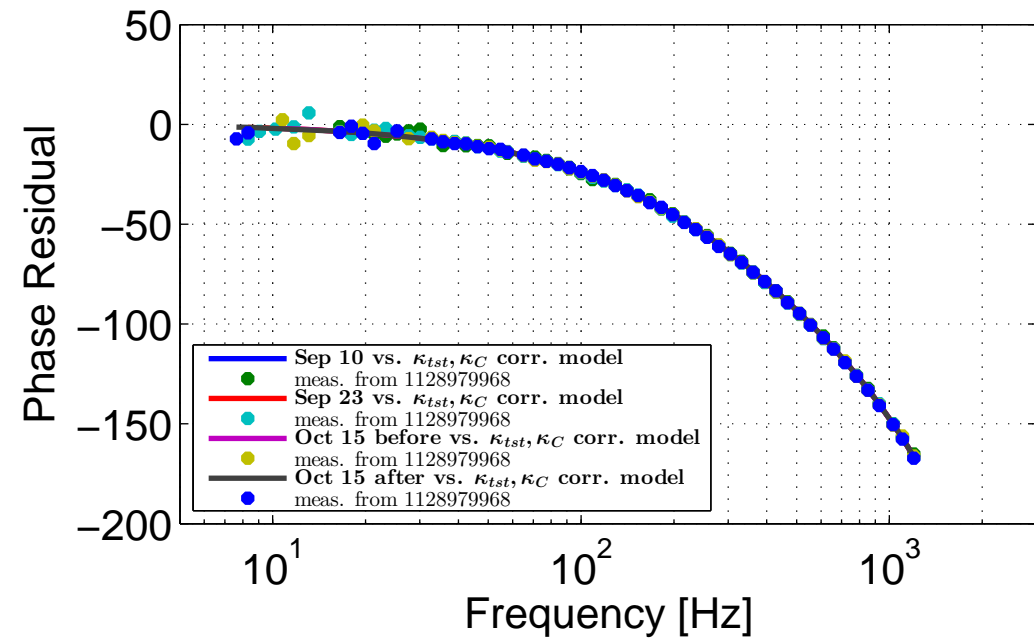

H1 Sensing Comparison
Measurement / Model

H1 Sensing Comparison
Meas. / KappaCorrectedModel

— Sep 10 meas.
● meas. from 1128979968
— Sep 23 meas.
● meas. from 1128979968
— Oct 15 meas. before vs. model
● meas. from 1128979968
— Oct 15 meas. after vs. model
● meas. from 1128979968

— Sep 10 vs. κ_{lst}, κ_C corr. model
● meas. from 1128979968
— Sep 23 vs. κ_{lst}, κ_C corr. model
● meas. from 1128979968
— Oct 15 before vs. κ_{lst}, κ_C corr. model
● meas. from 1128979968
— Oct 15 after vs. κ_{lst}, κ_C corr. model
● meas. from 1128979968