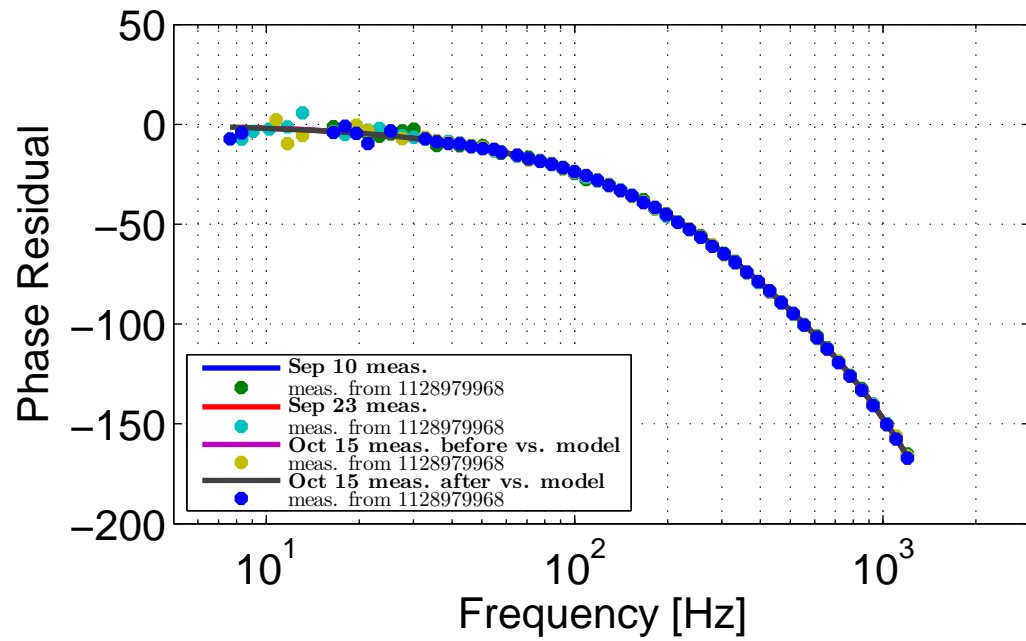

H1 Sensing Comparison
Measurement / Model

H1 Sensing Comparison
Meas. / KappaCorrectedModel

— Sep 10 meas.
● meas. from 1128979968
— Sep 23 meas.
● meas. from 1128979968
— Oct 15 meas. before vs. model
● meas. from 1128979968
— Oct 15 meas. after vs. model
● meas. from 1128979968

— Sep 10 vs. κ_{lst}, κ_C corr. model
● meas. from 1128979968
— Sep 23 vs. κ_{lst}, κ_C corr. model
● meas. from 1128979968
— Oct 15 before vs. κ_{lst}, κ_C corr. model
● meas. from 1128979968
— Oct 15 after vs. κ_{lst}, κ_C corr. model
● meas. from 1128979968