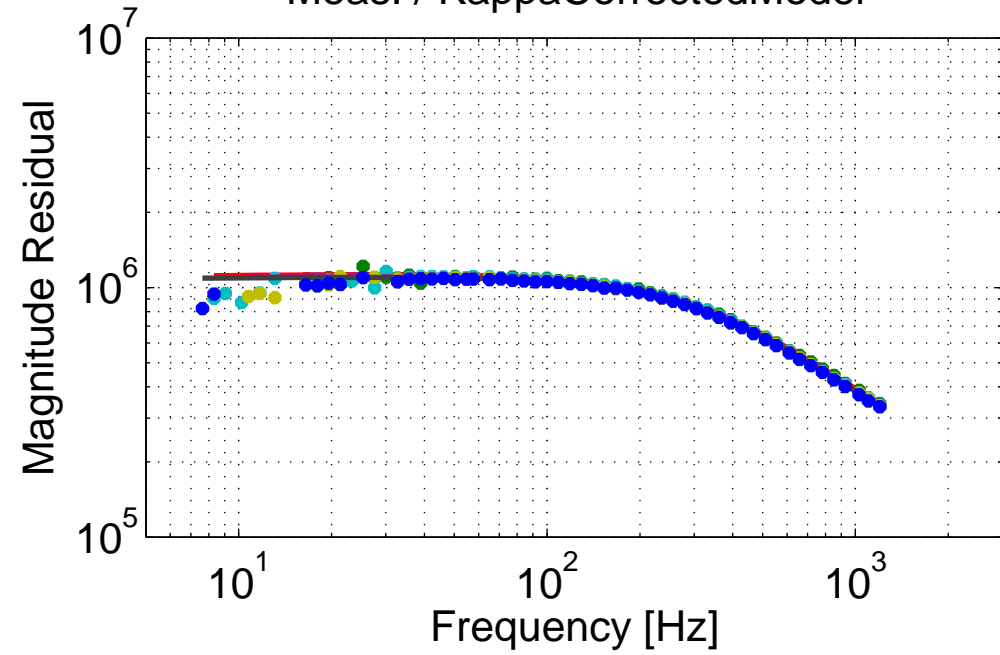

H1 Sensing Comparison
Measurement / Model

H1 Sensing Comparison
Meas. / KappaCorrectedModel

— Sep 10 meas.
● meas. from 1128979968
— Sep 23 meas.
● meas. from 1128979968
— Oct 15 meas. before vs. model
● meas. from 1128979968
— Oct 15 meas. after vs. model
● meas. from 1128979968

— Sep 10 vs. κ_{lst}, κ_C corr. model
● meas. from 1128979968
— Sep 23 vs. κ_{lst}, κ_C corr. model
● meas. from 1128979968
— Oct 15 before vs. κ_{lst}, κ_C corr. model
● meas. from 1128979968
— Oct 15 after vs. κ_{lst}, κ_C corr. model
● meas. from 1128979968