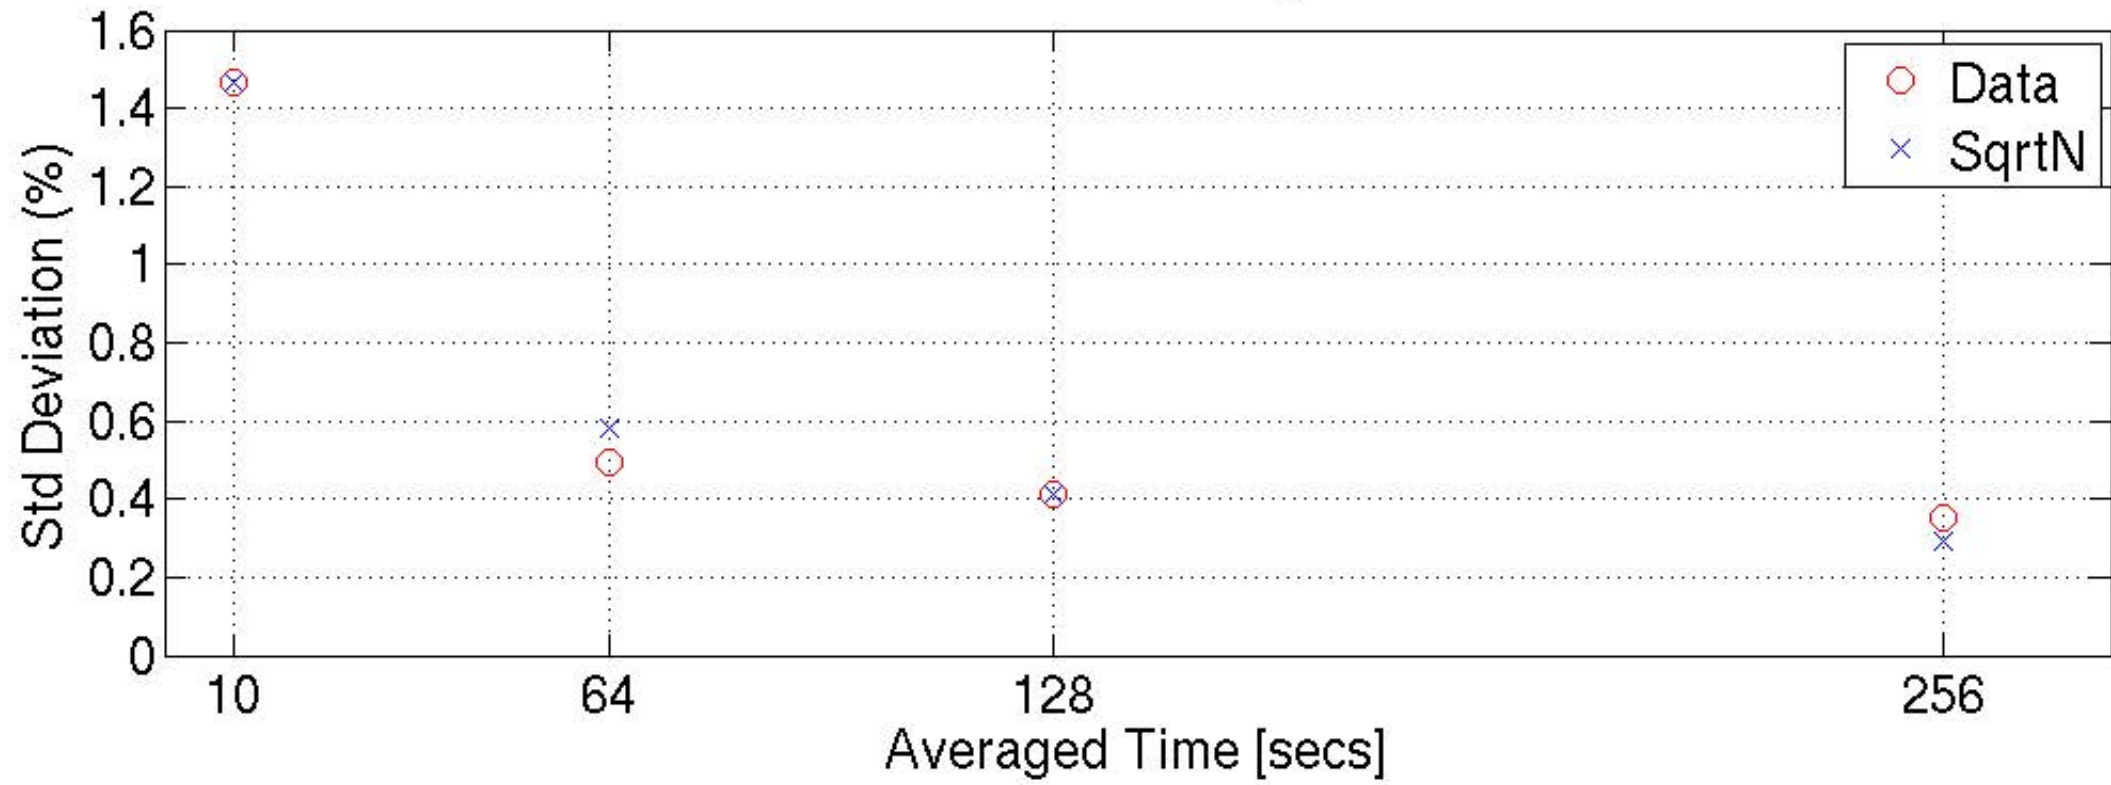

Optical gain [ $\kappa_c$ ]

ESD Actaution [ $\kappa_{tst}$ ]