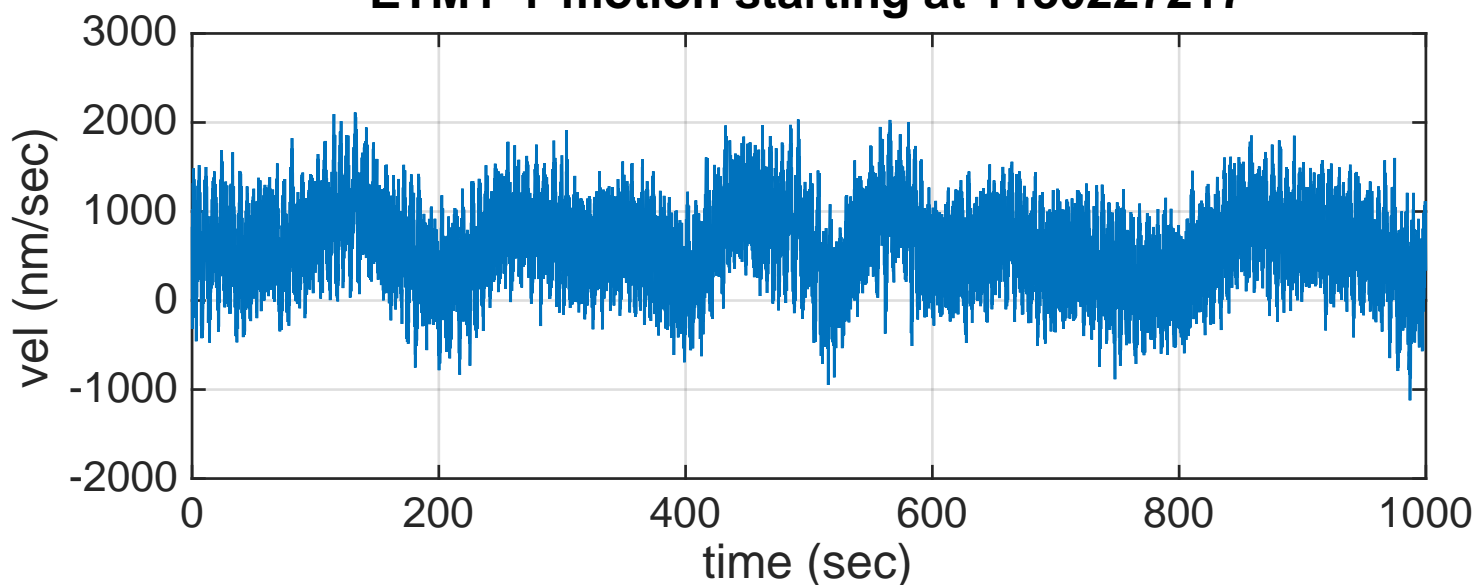

ETMY X motion starting at 1130227217

ETMY Y motion starting at 1130227217

Mass Postions?