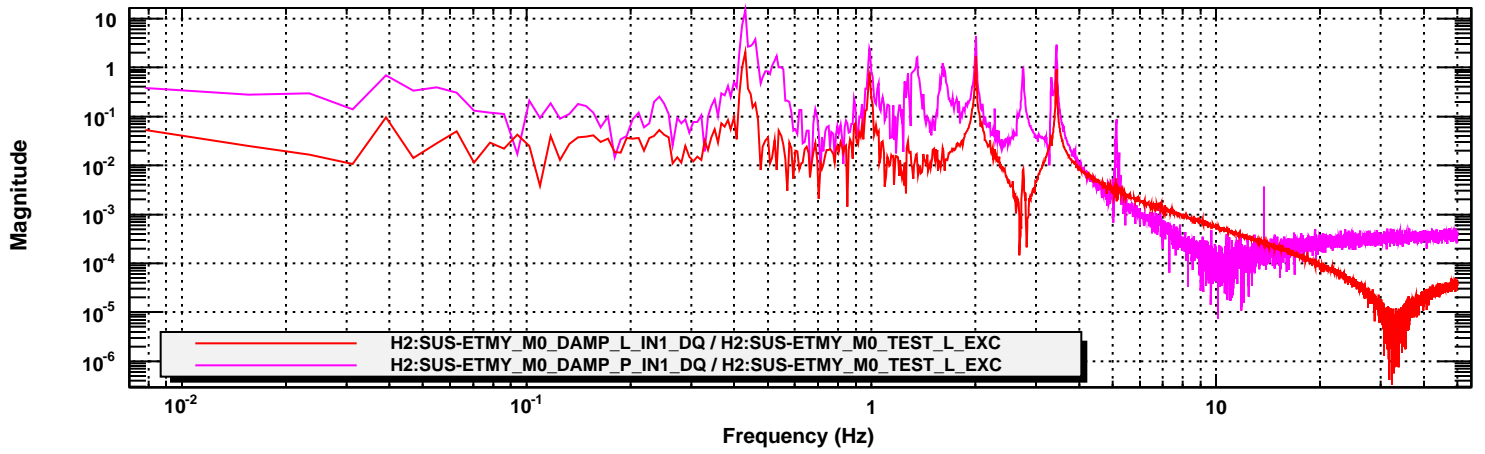

Transfer function

T0=01/03/2012 23:02:30

Avg=5

BW=0.0117187

Coherence

T0=01/03/2012 23:02:30

Avg=5

BW=0.0117187