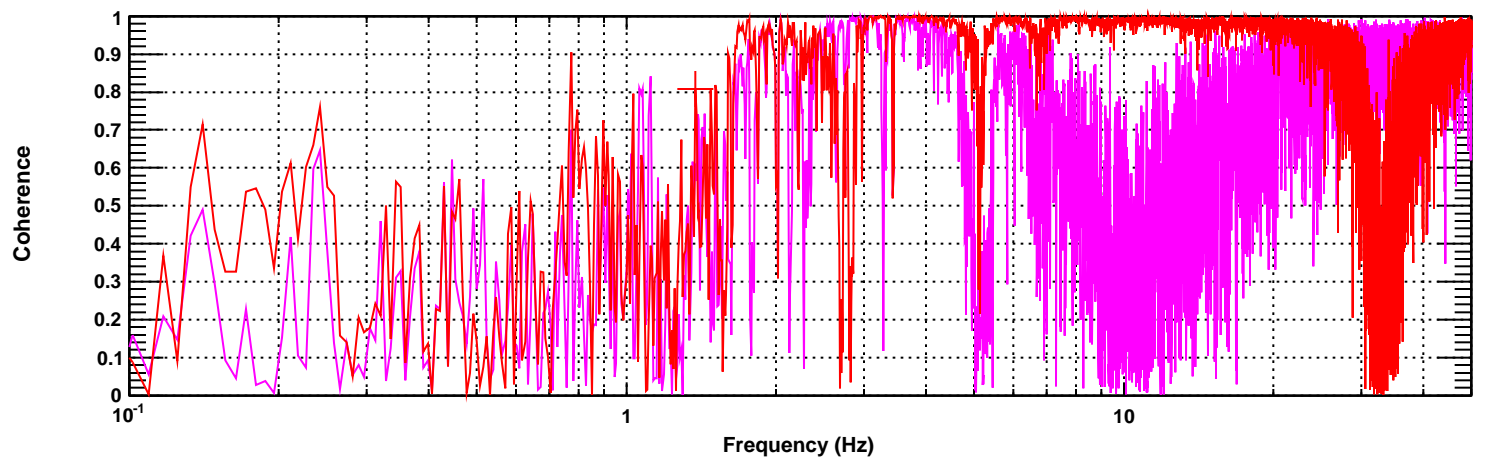

Transfer function

T0=01/03/2012 23:02:30

Avg=5

BW=0.0117187

Coherence

T0=01/03/2012 23:02:30

Avg=5

BW=0.0117187